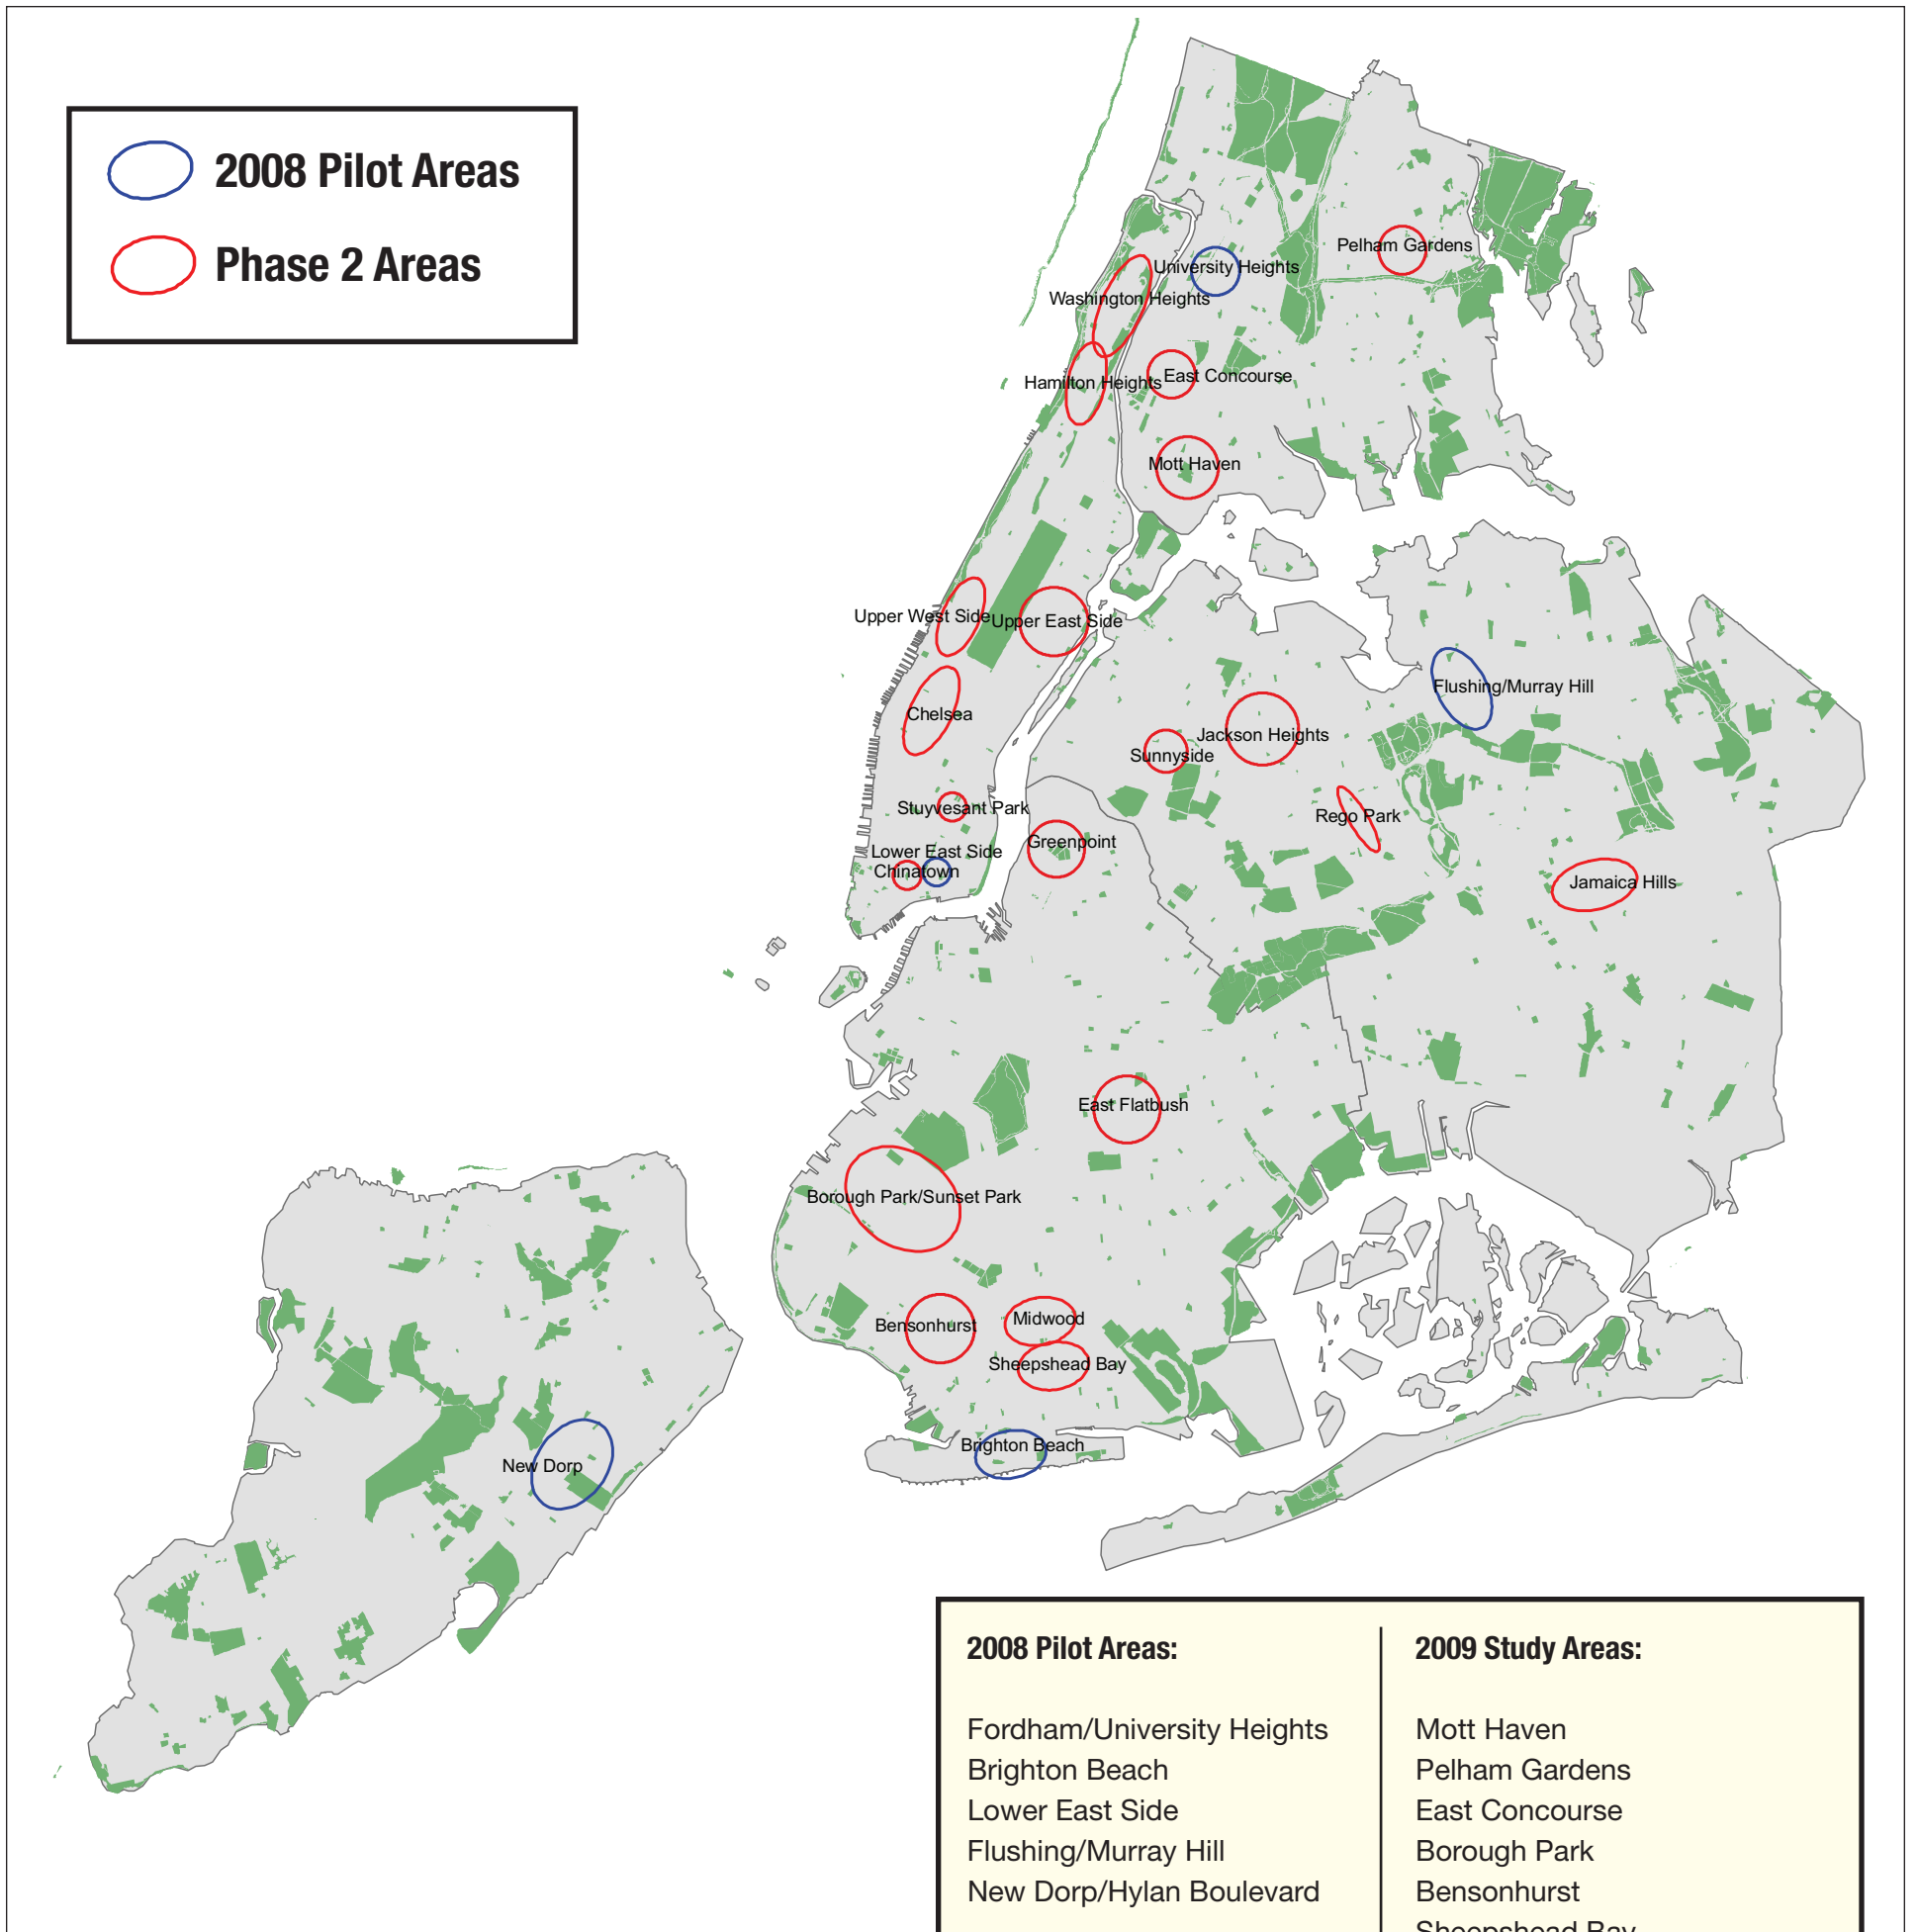

# City-Wide Safe Streets for Seniors Study Areas

2008 Pilot Areas:	2009 Study Areas:
Fordham/University Heights	Mott Haven
Brighton Beach	Pelham Gardens
Lower East Side	East Concourse
Flushing/Murray Hill	Borough Park
New Dorp/Hylan Boulevard	Bensonhurst
	Sheepshead Bay
	Midwood
	Greenpoint
	East Flatbush
	Chinatown
	Washington Heights
	Hamilton Heights
	Upper West Side
	Upper East Side
	Stuyvesant Park
	Chelsea
	Jackson Heights
	Jamaica Hills
	Rego Park
	Sunnyside

 **New York City**  
Michael R. Bloomberg, Mayor

 **New York City**  
**Department of Transportation**  
Janette Sadik-Khan, Commissioner