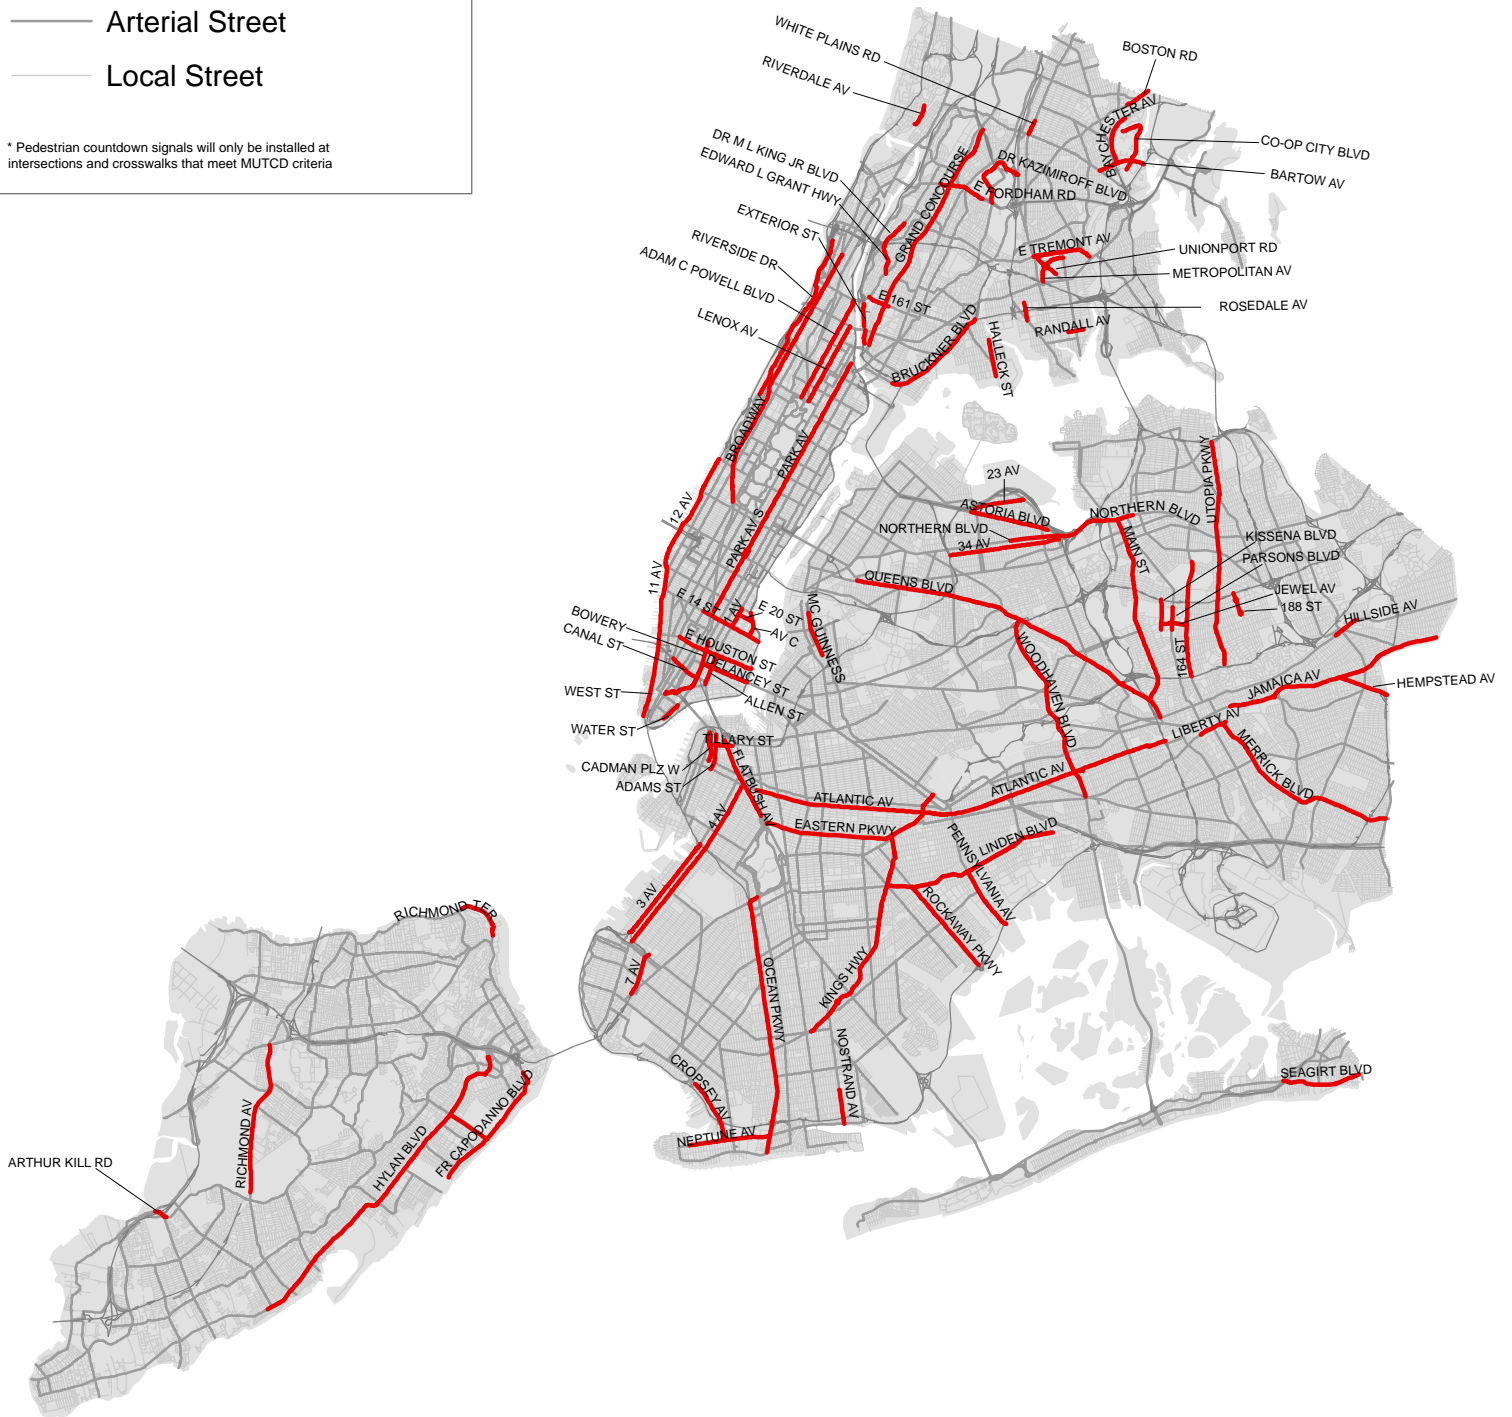

Countdown Signal Corridors

Legend

- Countdown Signal Corridor
- Highway
- Arterial Street
- Local Street