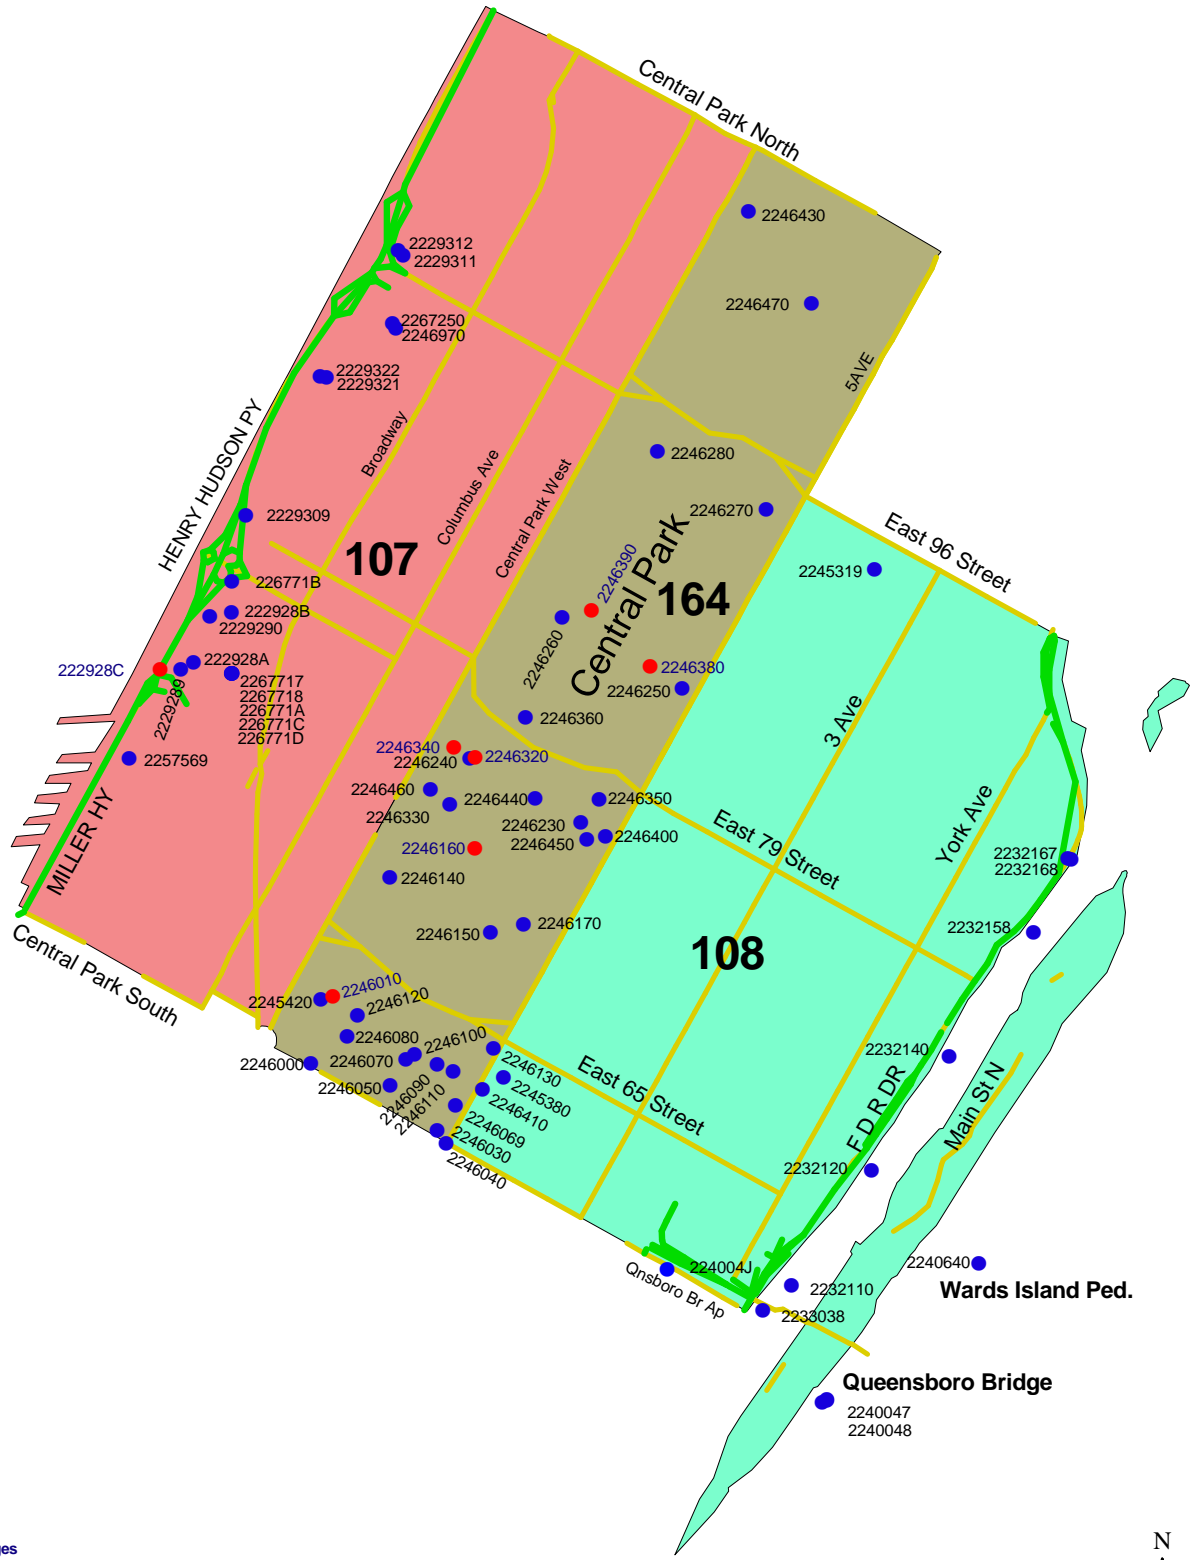

Midtown Manhattan

- Park Bridges
- DOT Bridges
- Midtown Manhattan Major Roadways
- Midtown Manhattan Major Streets
- Community Boards
  - 107
  - 108
  - 164