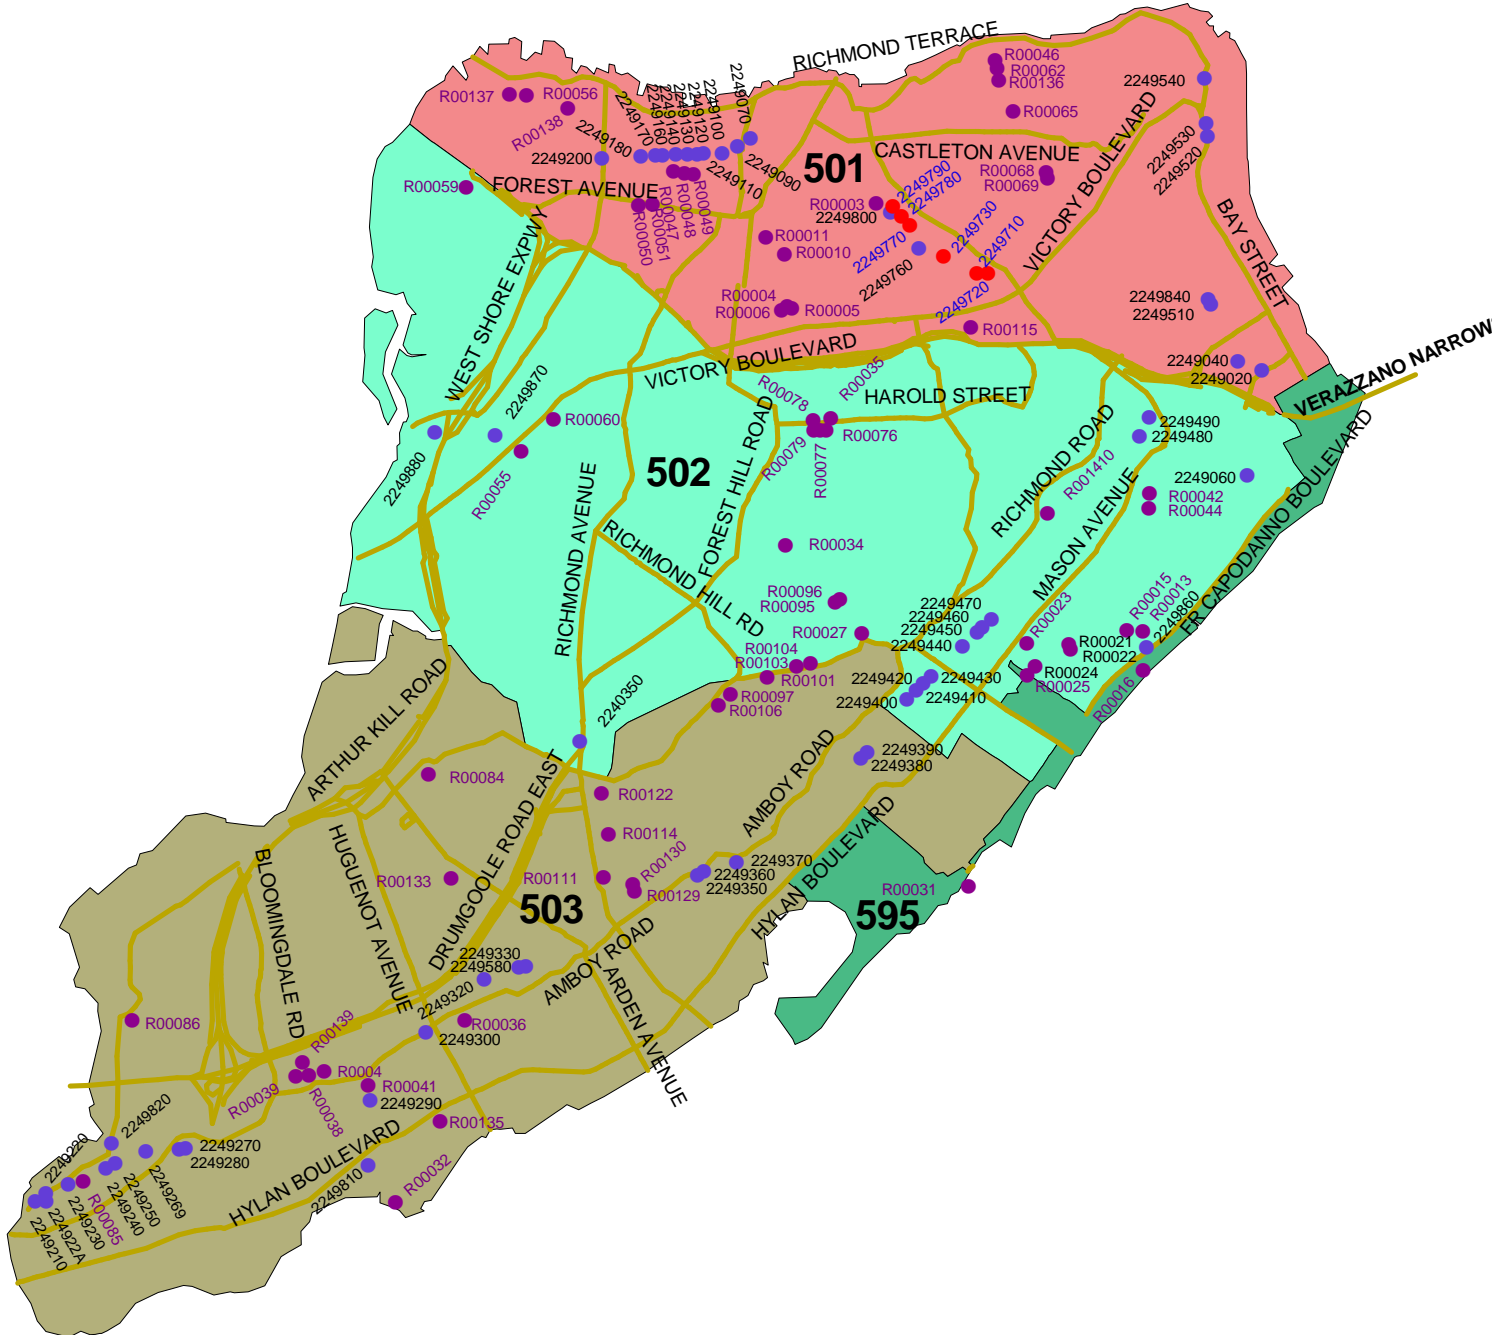

# Five Boro Map

-  Major Roadways
- Five Boroughs**
-  Bronx
-  Brooklyn
-  Manhattan
-  Queens
-  Staten Island

# Queens

# Queens CB 401 & 402 Detail Map

- DOT Bridges
- ▬ CB 401-402 Major Roadways
- Community Boards
- 401
- 402

# Staten Island

- Park Bridges
- Culverts
- DOT Bridges
- Staten Island Major Roadways
- Community Boards
- 501
- 502
- 503
- 595