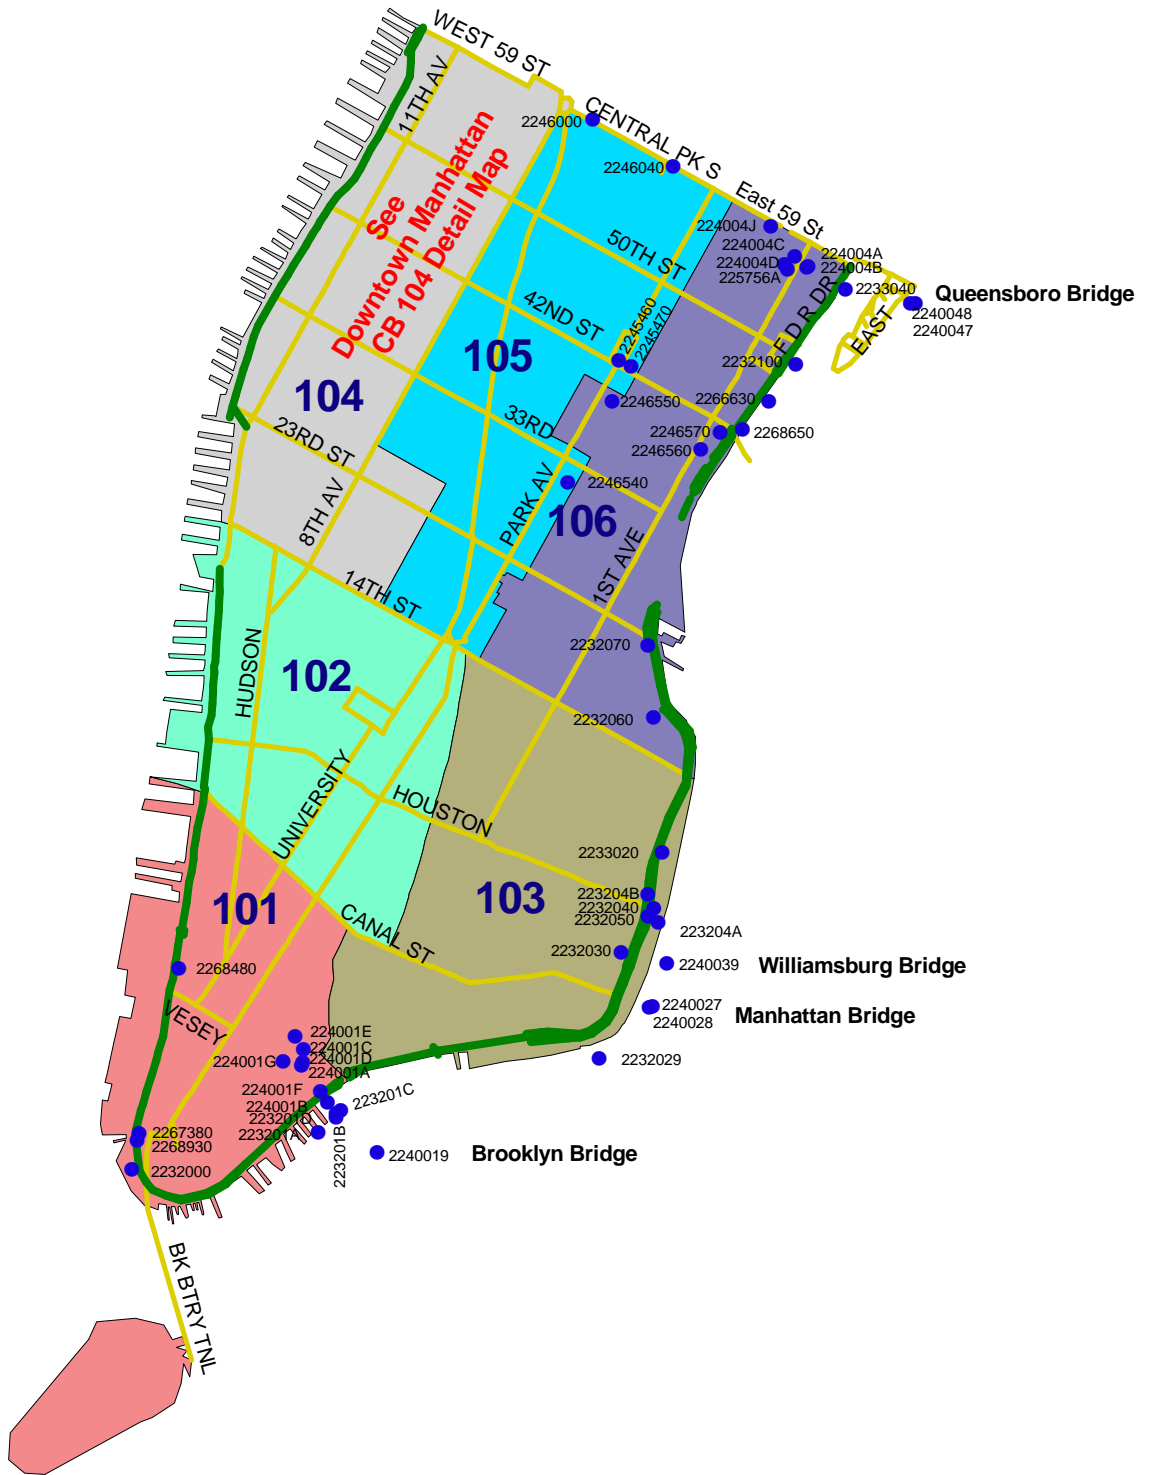

Downtown Manhattan

- Park Bridges
- DOT Bridges
- 🟢 Downtown Manhattan Major Roadways
- 🟡 Downtown Manhattan Major Streets
- **Community Boards**
- 101
- 102
- 103
- 104
- 105
- 106
- 109
- 110
- 111
- 112