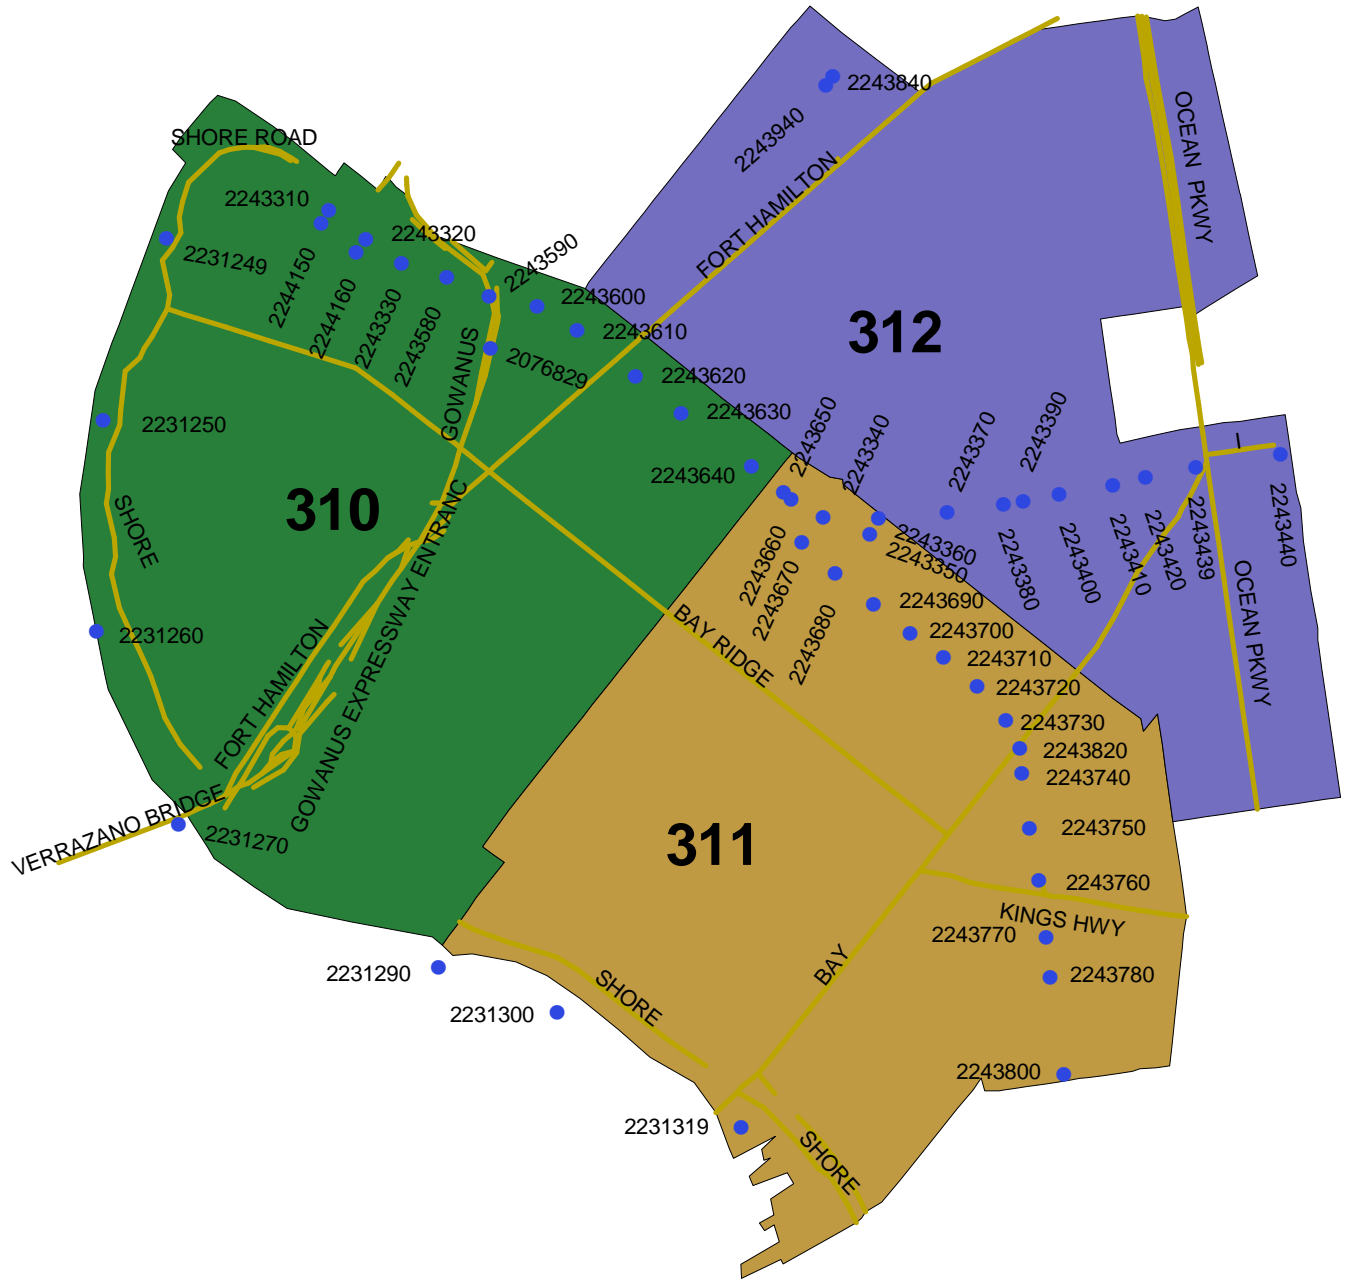

# Five Boro Map

-  Major Roadways
- Five Boroughs**
-  Bronx
-  Brooklyn
-  Manhattan
-  Queens
-  Staten Island

# Brooklyn

- Park Bridges
- DOT Bridges
- Brooklyn Major Roadways
- Community Boards**
- 301
- 302
- 303
- 304
- 305
- 306
- 307
- 308
- 309
- 310
- 311
- 312
- 313
- 314
- 315
- 316
- 317
- 318
- 355
- 356

# Brooklyn CB 302, 306, 308, 309 & 355 Detail Map

- DOT Bridges
- Park Bridges
- Brooklyn Major Roadway
- Community Boards
- 302
- 306
- 308
- 309
- 355

## CB 310, 311, 312 Detail Map

- DOT Bridges
- Brooklyn 310 311 312 Details Major Streets
- Community Boards**
- 310
- 311
- 312