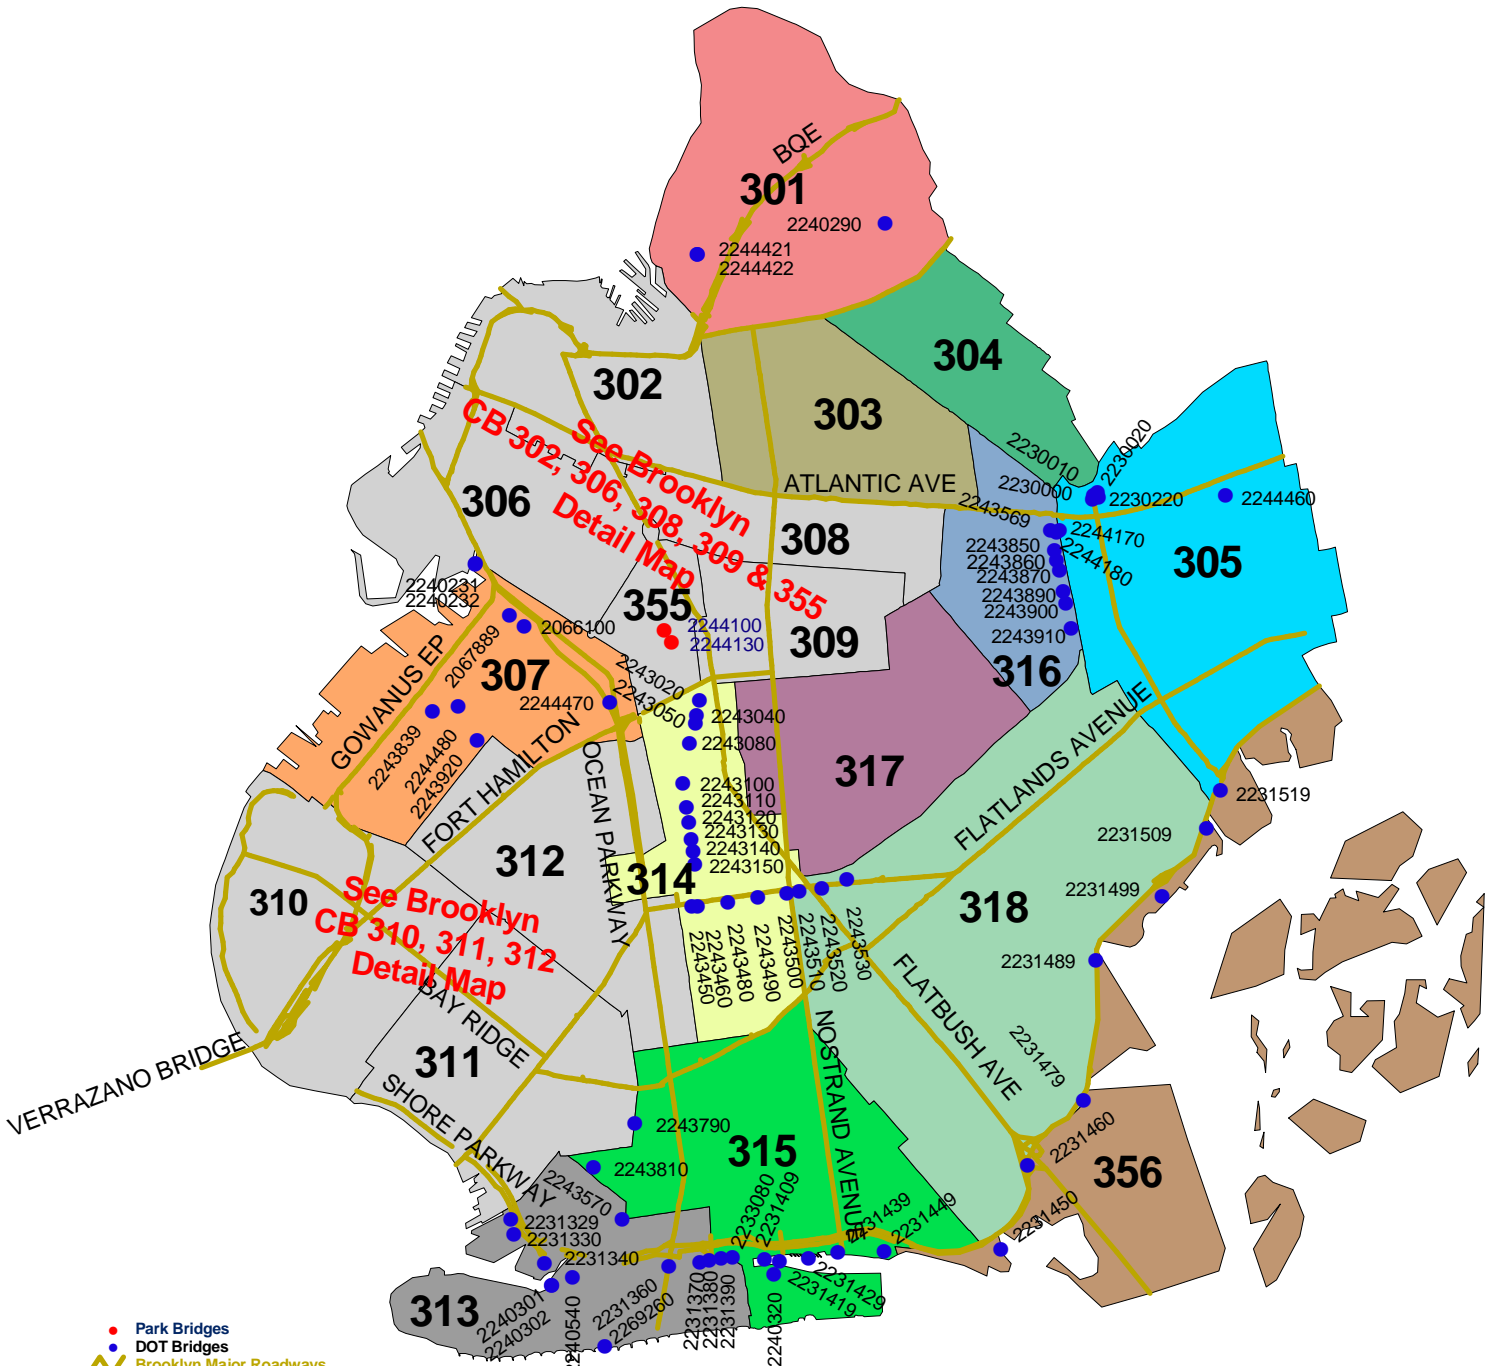

# Five Boro Map

-  Major Roadways
- Five Boroughs**
-  Bronx
-  Brooklyn
-  Manhattan
-  Queens
-  Staten Island

# Brooklyn

- Park Bridges
- DOT Bridges
- Brooklyn Major Roadways
- Community Boards**
- 301
- 302
- 303
- 304
- 305
- 306
- 307
- 308
- 309
- 310
- 311
- 312
- 313
- 314
- 315
- 316
- 317
- 318
- 355
- 356

# Brooklyn CB 302, 306, 308, 309 & 355 Detail Map

- DOT Bridges
- Park Bridges
- Brooklyn Major Roadway
- Community Boards
- 302
- 306
- 308
- 309
- 355

## CB 310, 311, 312 Detail Map

- DOT Bridges
- Brooklyn 310 311 312 Details Major Streets
- Community Boards**
- 310
- 311
- 312