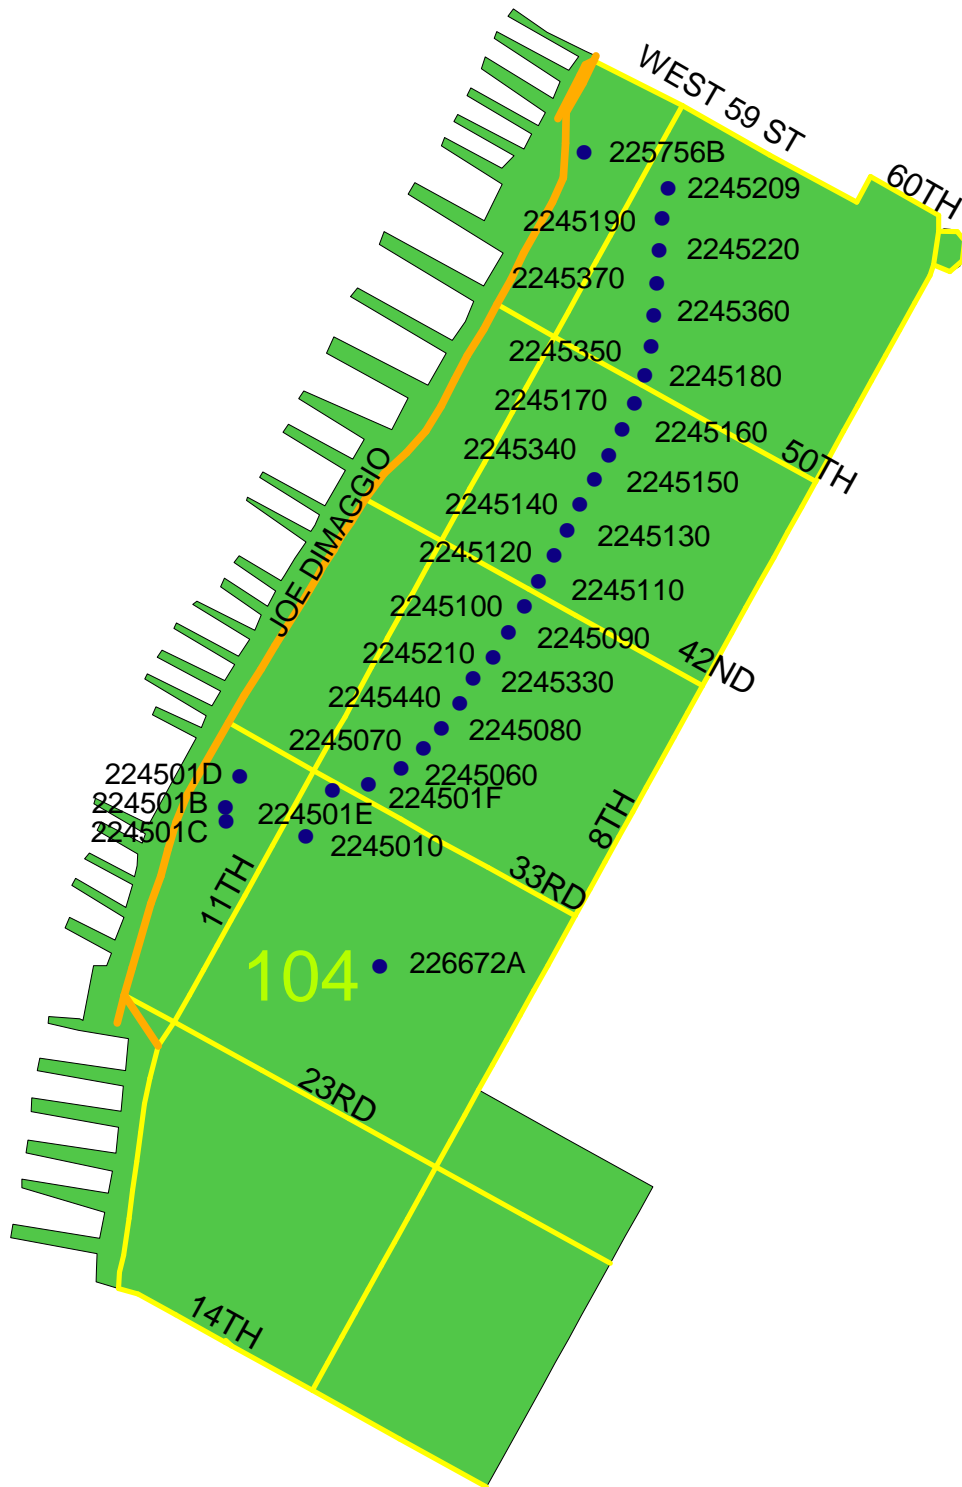

Downtown Manhattan CB 104 Detail

- Park Bridges
- Major Roadways
- Major Streets
- Community Board 104