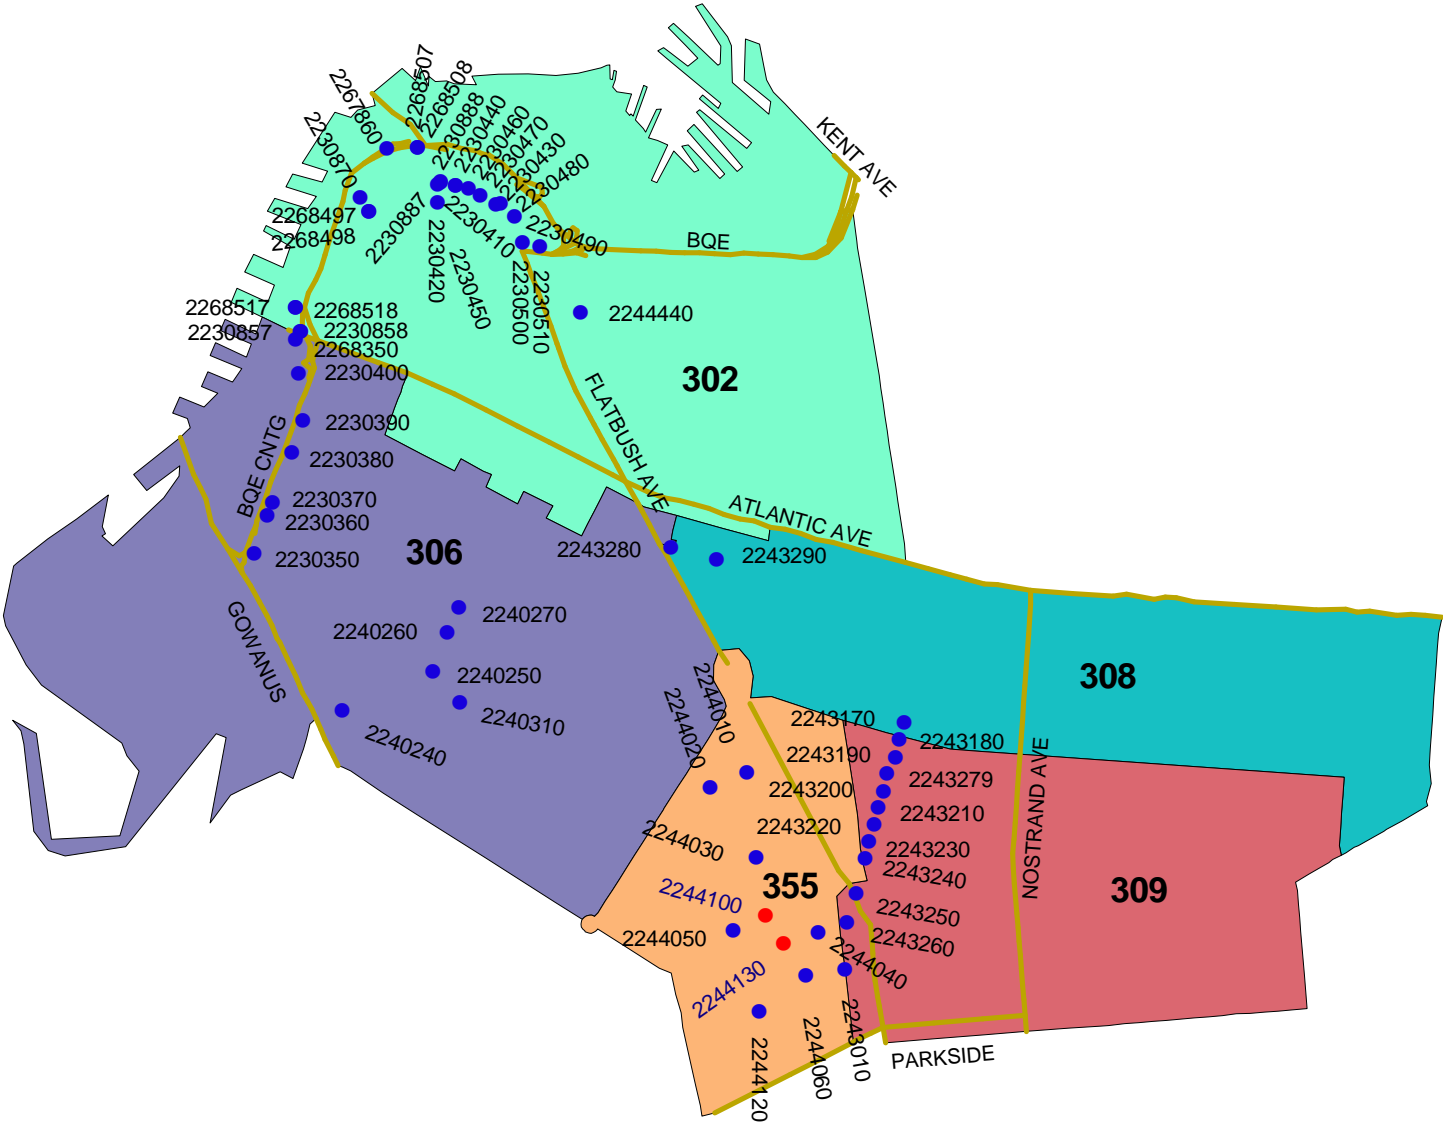

# Five Boro Map

-  Major Roadways
- Five Boroughs**
-  Bronx
-  Brooklyn
-  Manhattan
-  Queens
-  Staten Island

# Brooklyn

- Park Bridges
- DOT Bridges
- Brooklyn Major Roadways
- Community Boards**
- 301
- 302
- 303
- 304
- 305
- 306
- 307
- 308
- 309
- 310
- 311
- 312
- 313
- 314
- 315
- 316
- 317
- 318
- 355
- 356

# Brooklyn CB 302, 306, 308, 309 & 355 Detail Map

- DOT Bridges
- Park Bridges
- Brooklyn Major Roadway
- Community Boards
- 302
- 306
- 308
- 309
- 355

## CB 310, 311, 312 Detail Map

- DOT Bridges
- Brooklyn 310 311 312 Details Major Streets
- Community Boards**
- 310
- 311
- 312