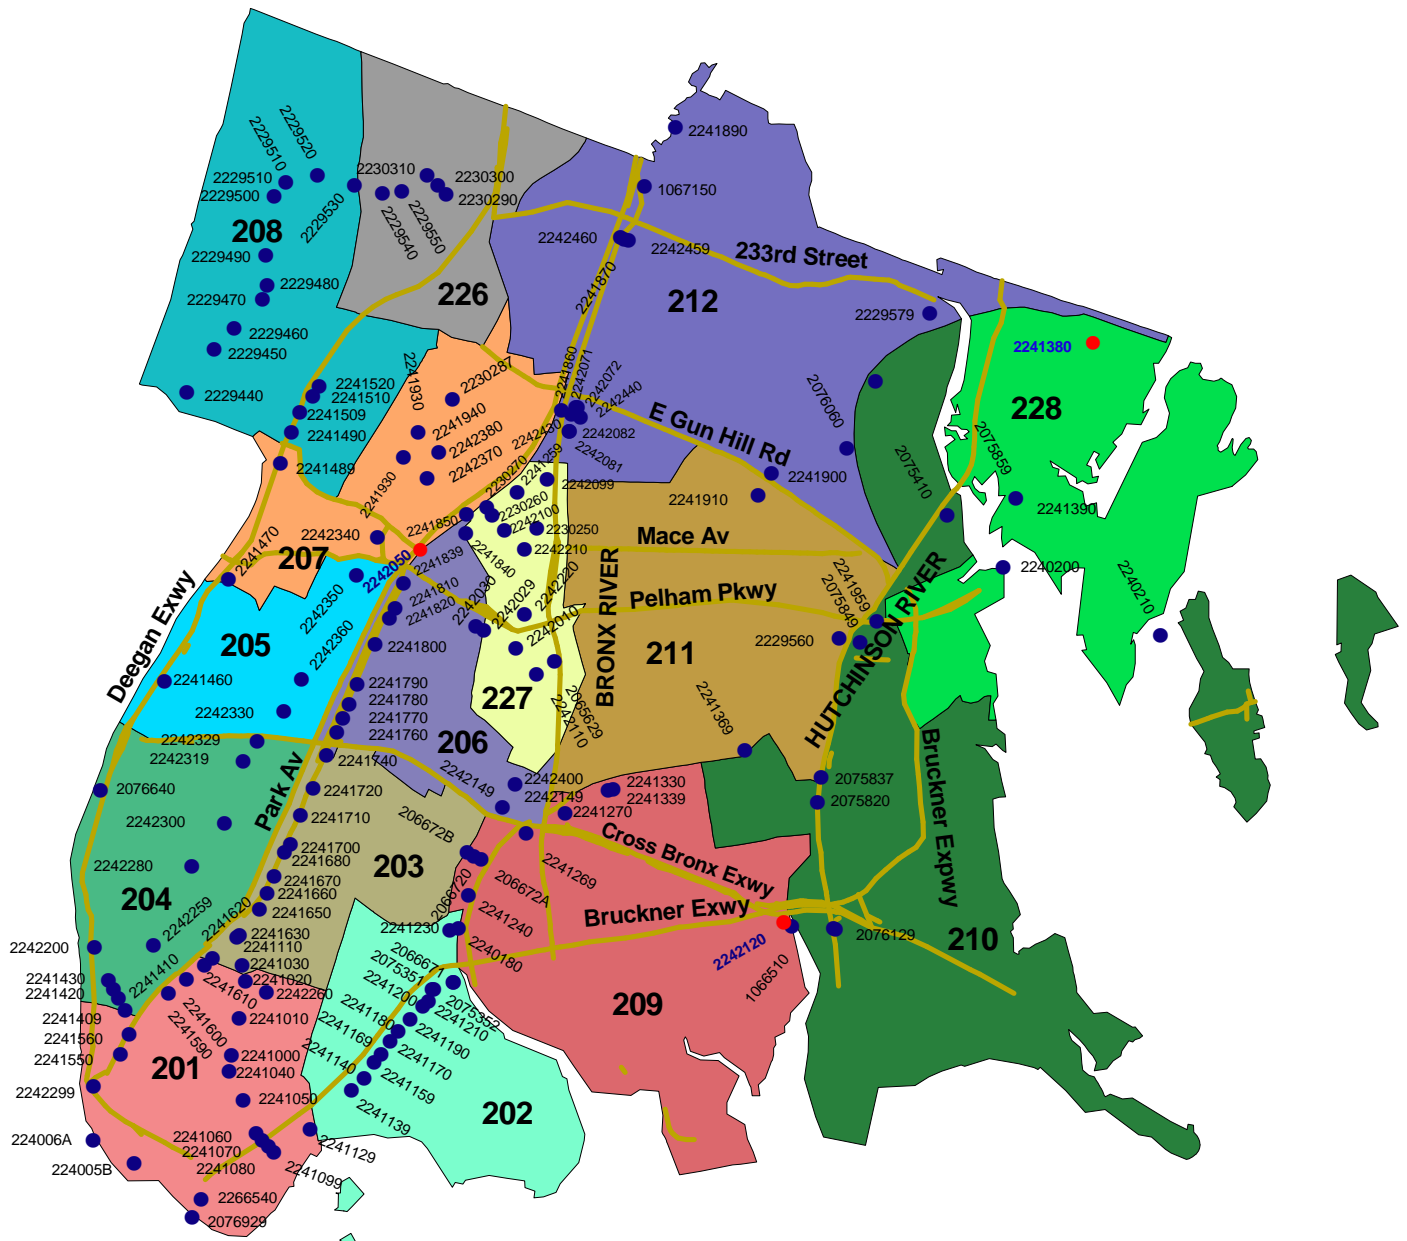

Bronx

1. Park Bridges
   - DOT Bridges
   - Bronx Major Roadways
2. **Community Board**
3. 201
   - 202
   - 203
   - 204
   - 205
   - 206
   - 207
   - 208
   - 209
   - 210
   - 211
   - 212
   - 226
   - 227
   - 228