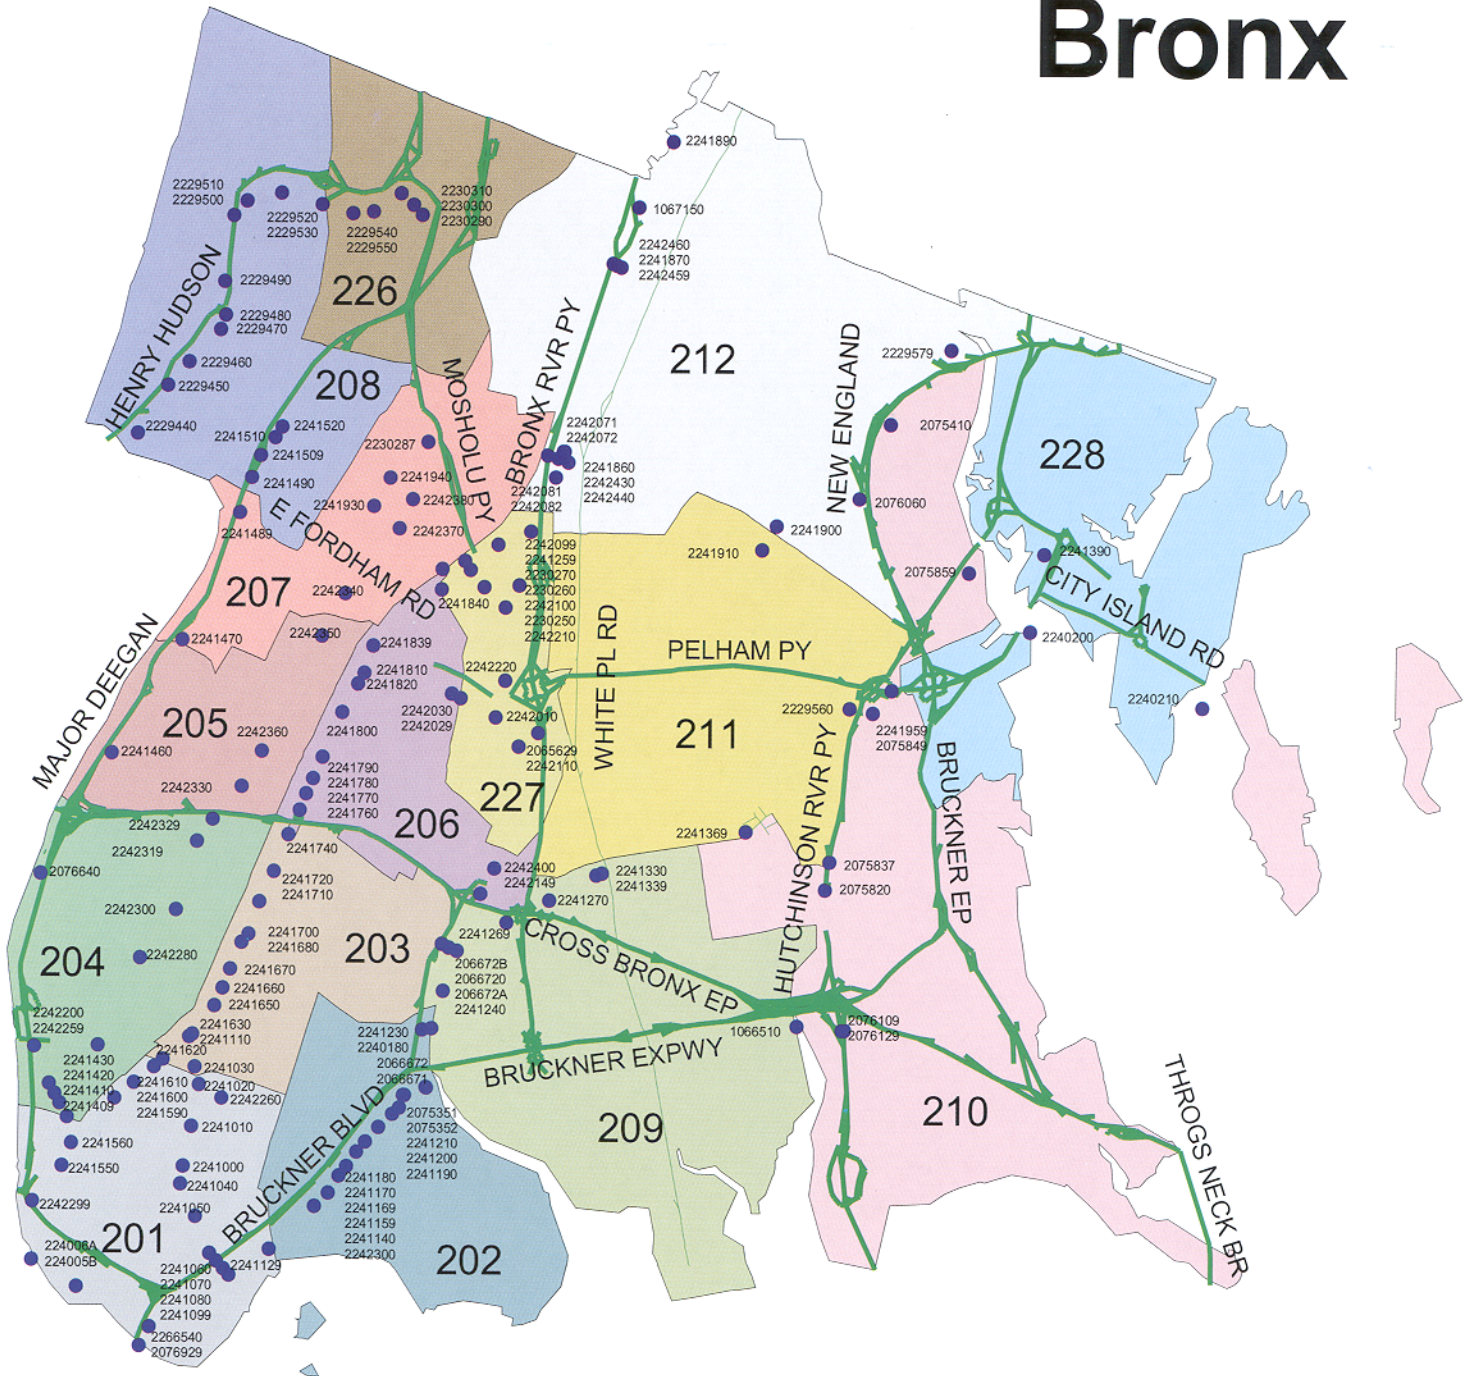

Bronx

LEGEND

Community Board

1. 201
   - 202
   - 203
   - 204
   - 205
   - 206
   - 207
   - 208
   - 209
   - 210
   - 211
   - 212
   - 226
   - 227
   - 228
2. Bridges
   - Bronx local Streets
   - Bx major roads.shp