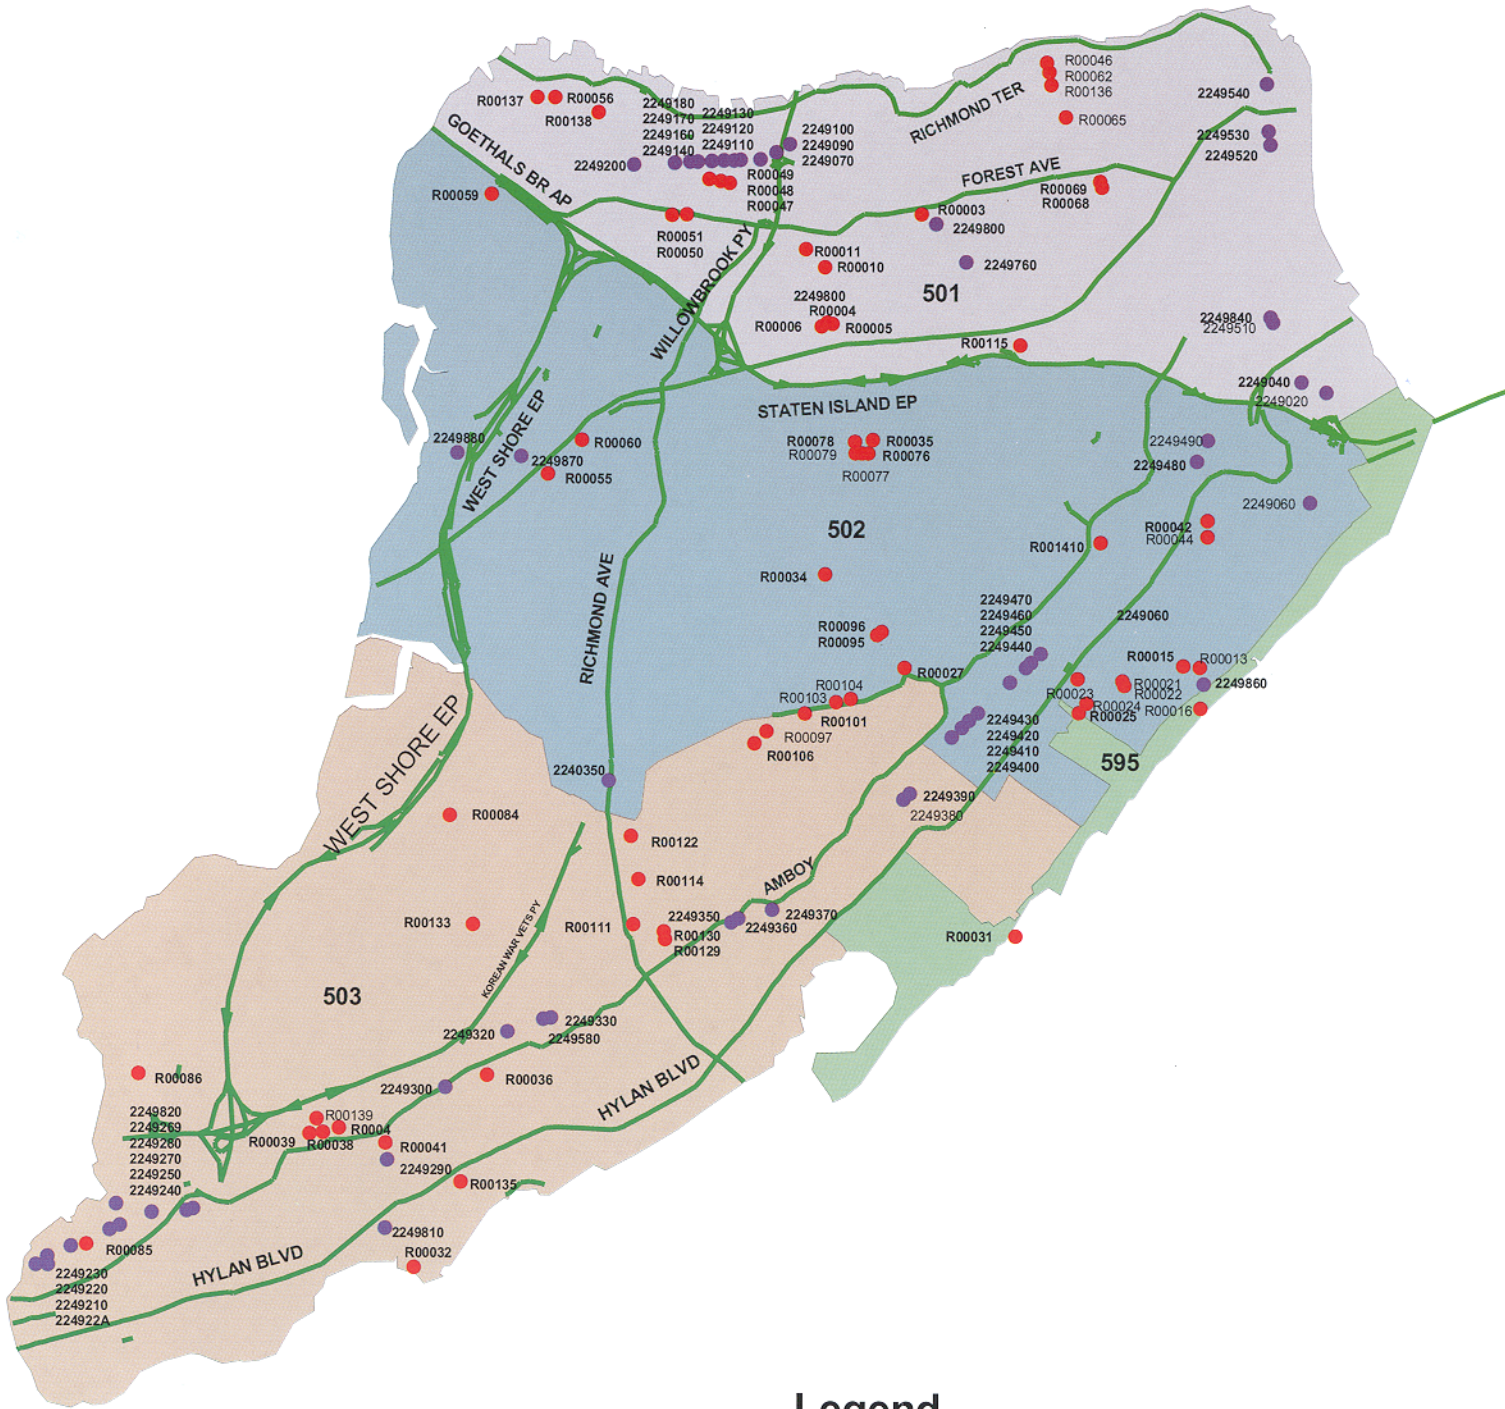

NEW YORK CITY

Legend

- Land Bridge
- Waterway Bridge
- Railroad Bridge

Manhattan

Queens

Legend

- Bridges
- Major Streets

Community Board

Brooklyn

Legend

- Bridges
- Major Roadway

Community Board

- 301
- 302
- 303
- 304
- 305
- 306
- 307
- 308
- 309
- 310
- 311
- 312
- 313
- 314
- 315
- 316
- 317
- 318
- 355
- 356

Staten Island

Legend

- Bridges
- Culverts
- Major Streets