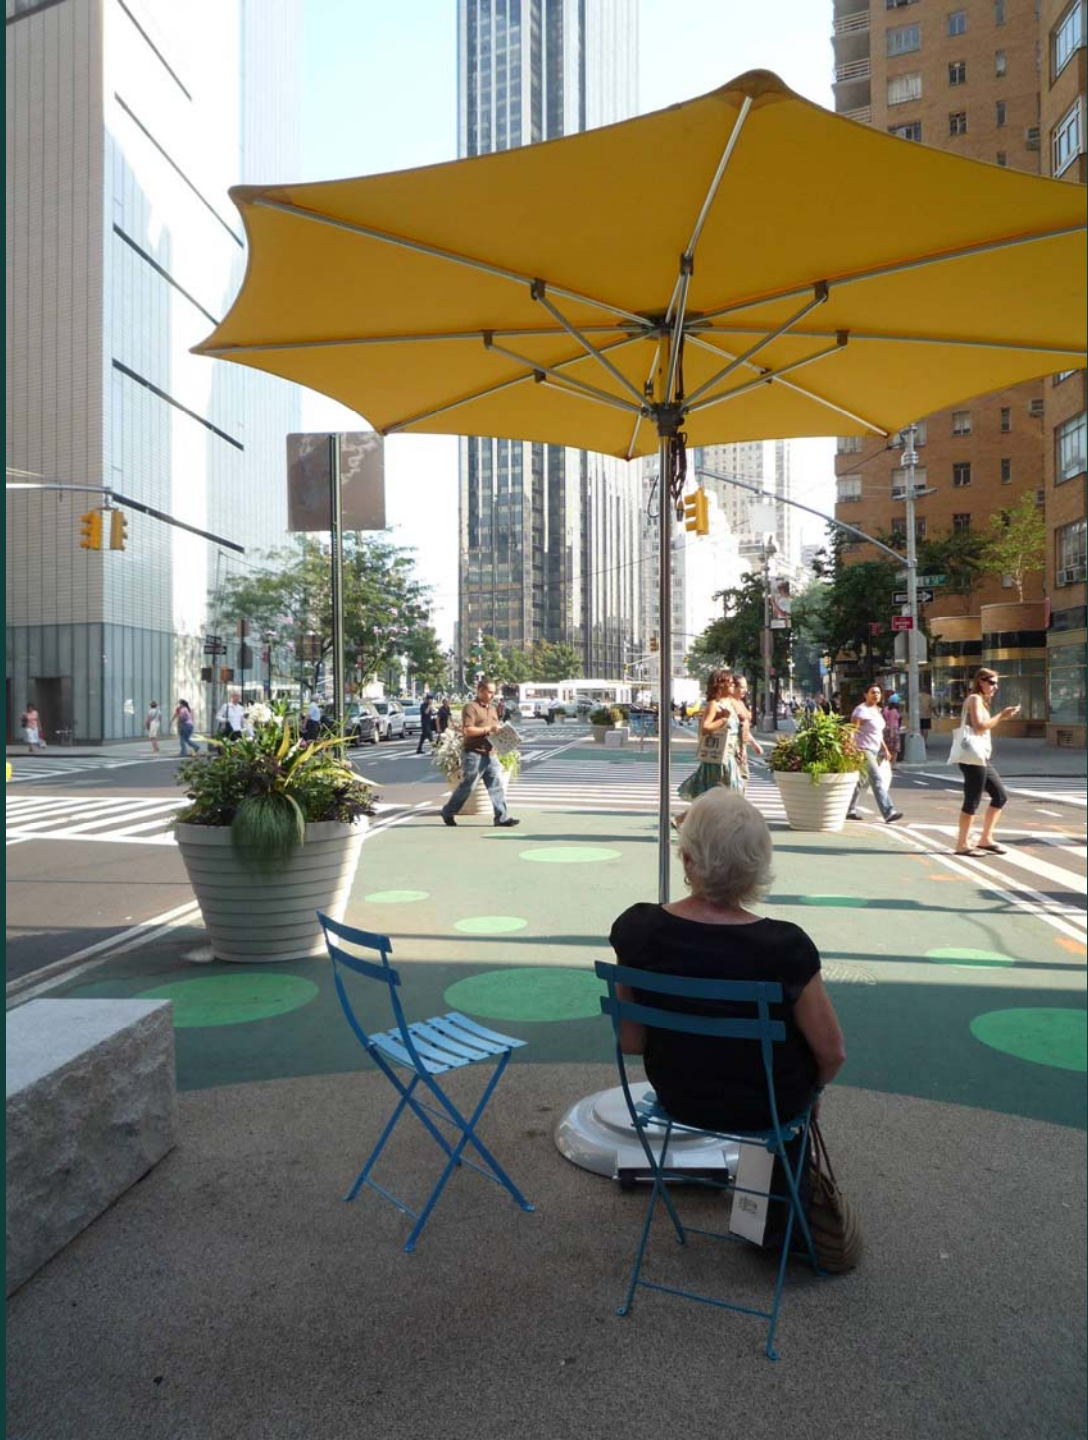

# Broadway: Greenlight for Midtown

August  
2009

After Photos

BEFORE

BEFORE

BEFORE

BEFORE

BEFORE

BEFORE

JCP  
Penney  
Small text: JCPenney

SMALL SIGN: JCPENNEY

DUANE  
YOUR CITY. YOUR

BIKE LANE MARKING: BICYCLE SYMBOL AND ARROW

BEFORE

West 35th St

100 FT  
SLOW