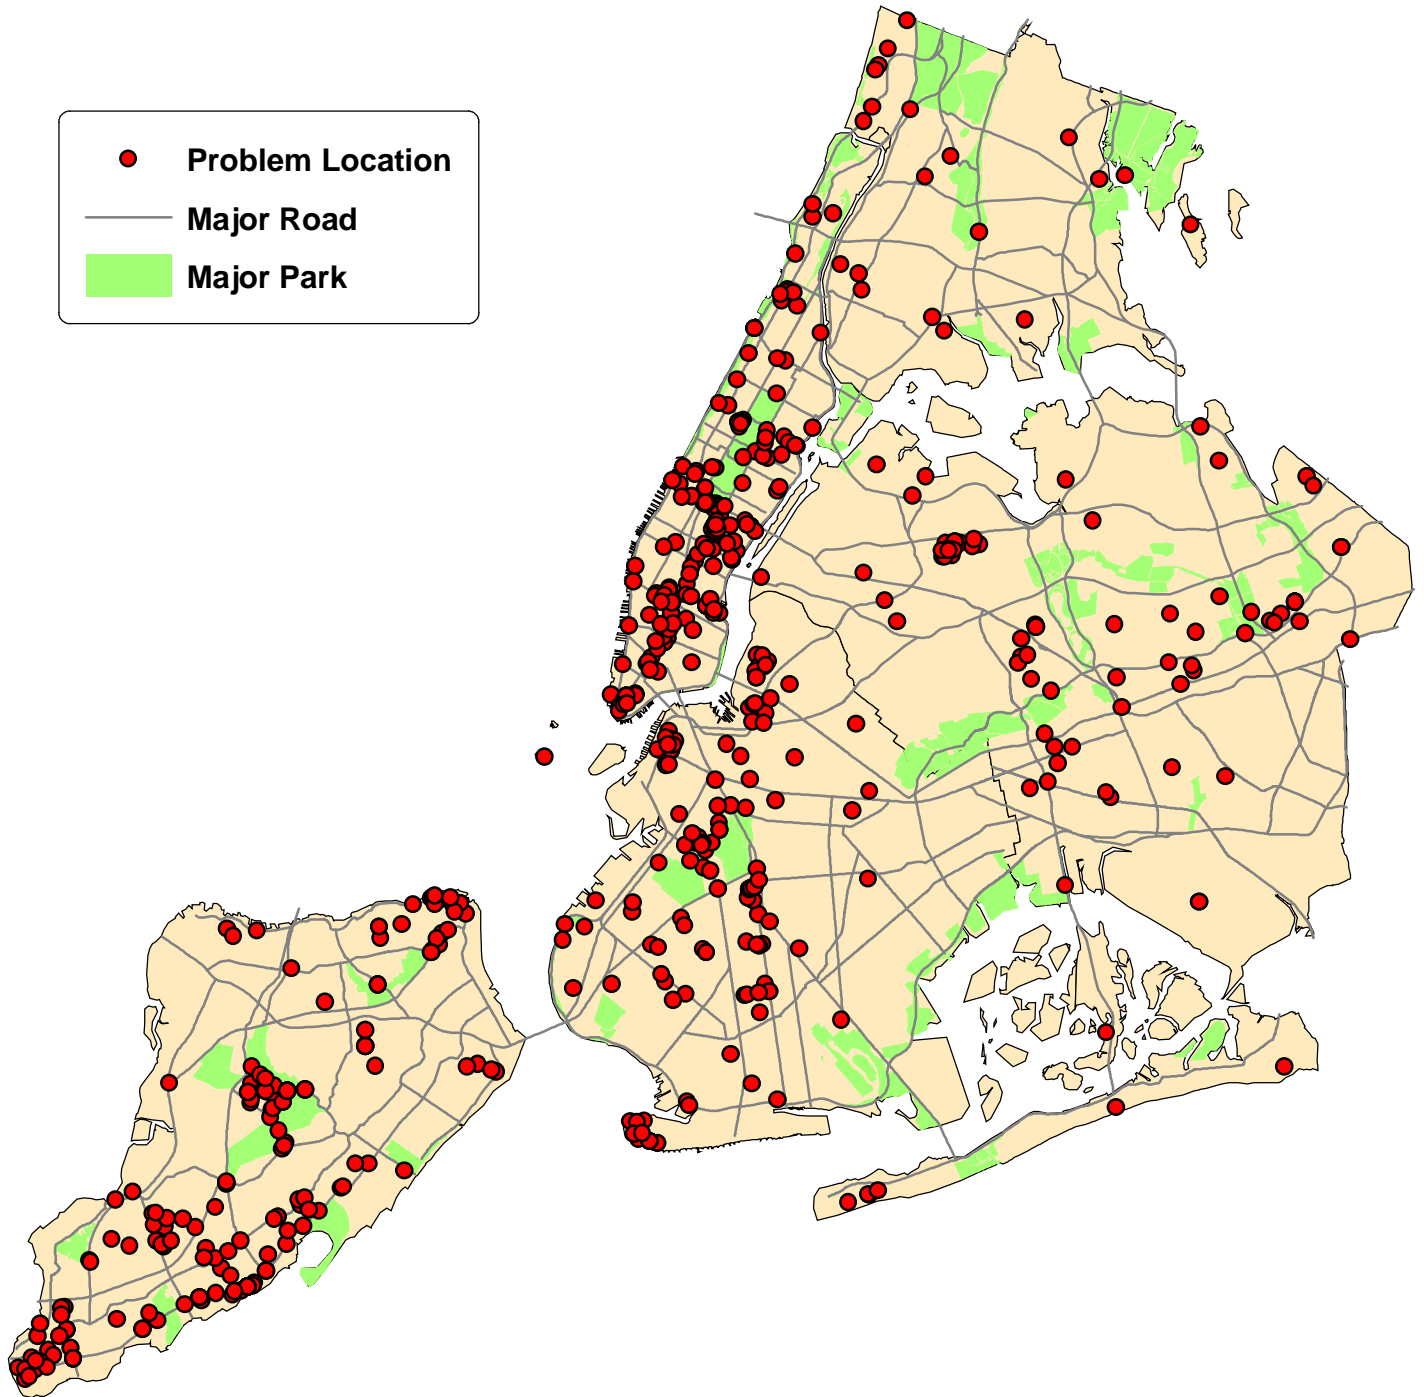

Reported Mobile Phone Problems for Verizon Wireless

- Problem Location
- Major Road
- Major Park

DOITT

Problems reported from
October 27, 2003 through October 20, 2004