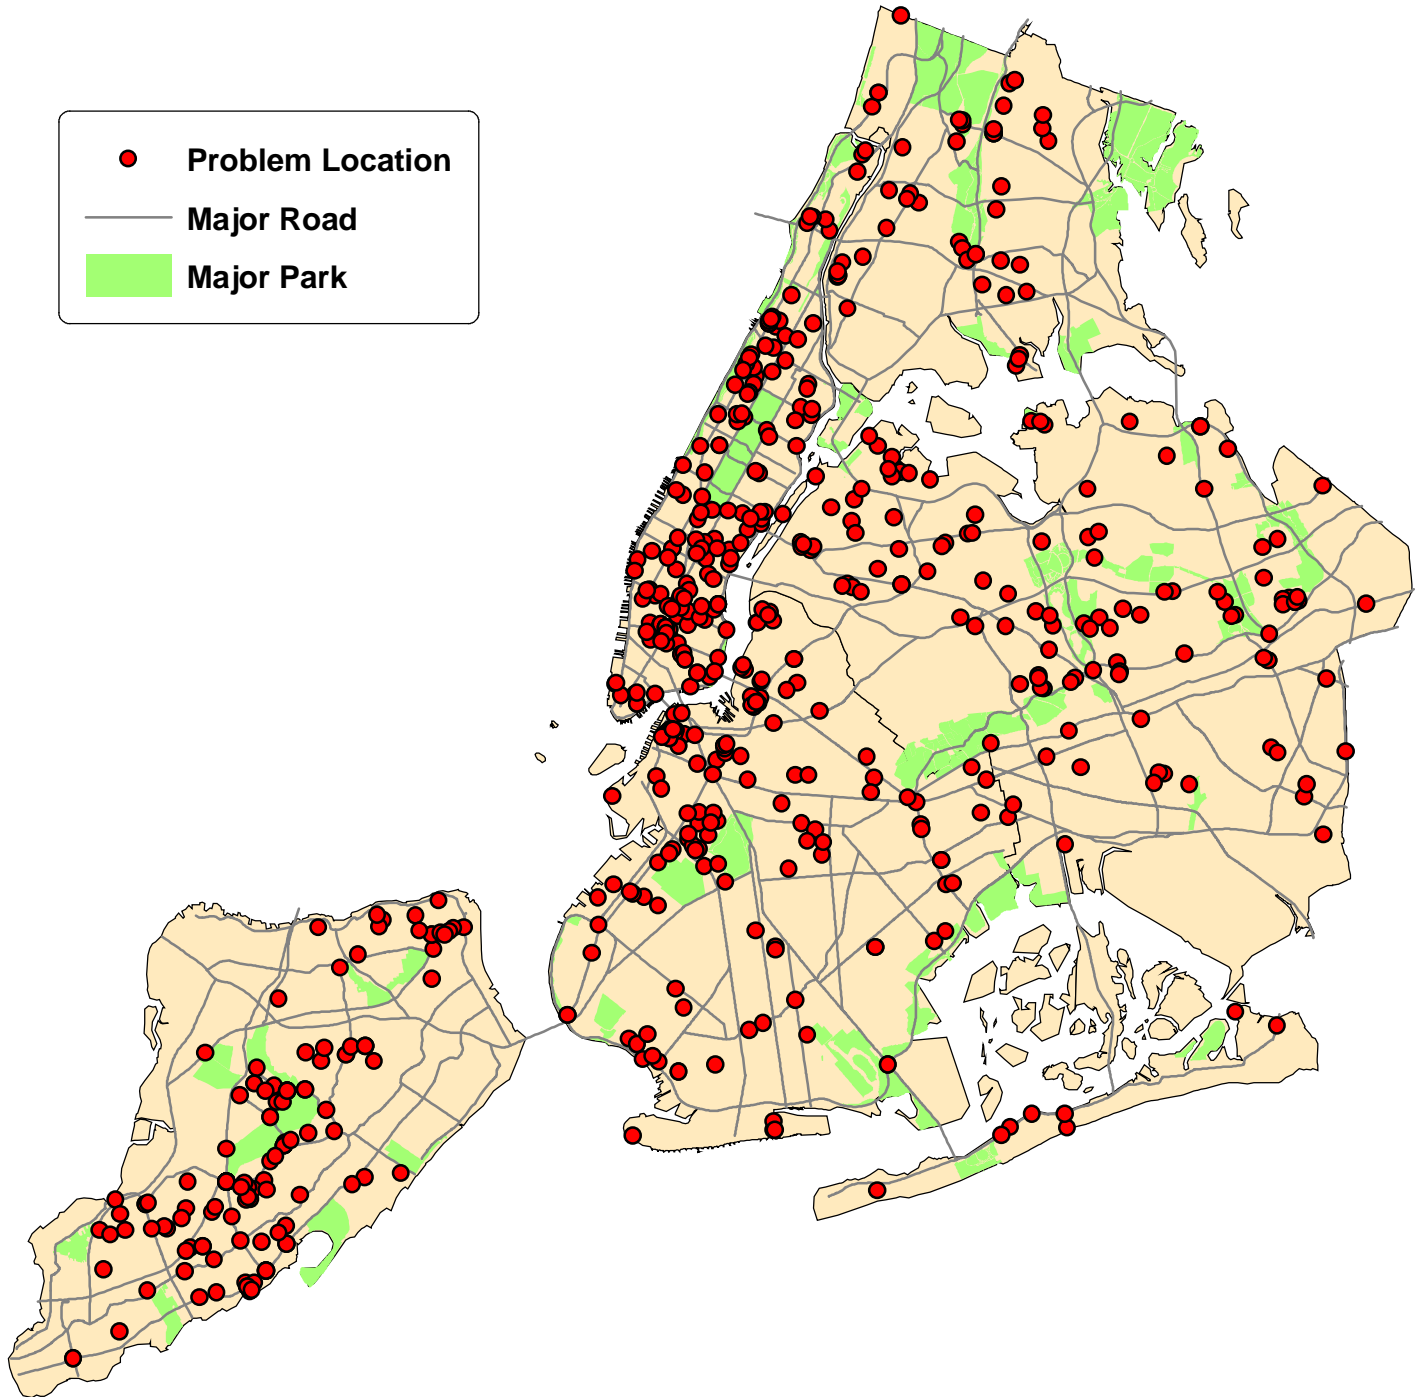

Reported Mobile Phone Problems for T-Mobile

- Problem Location
- Major Road
- Major Park

Problems reported from
October 27, 2003 through October 20, 2004