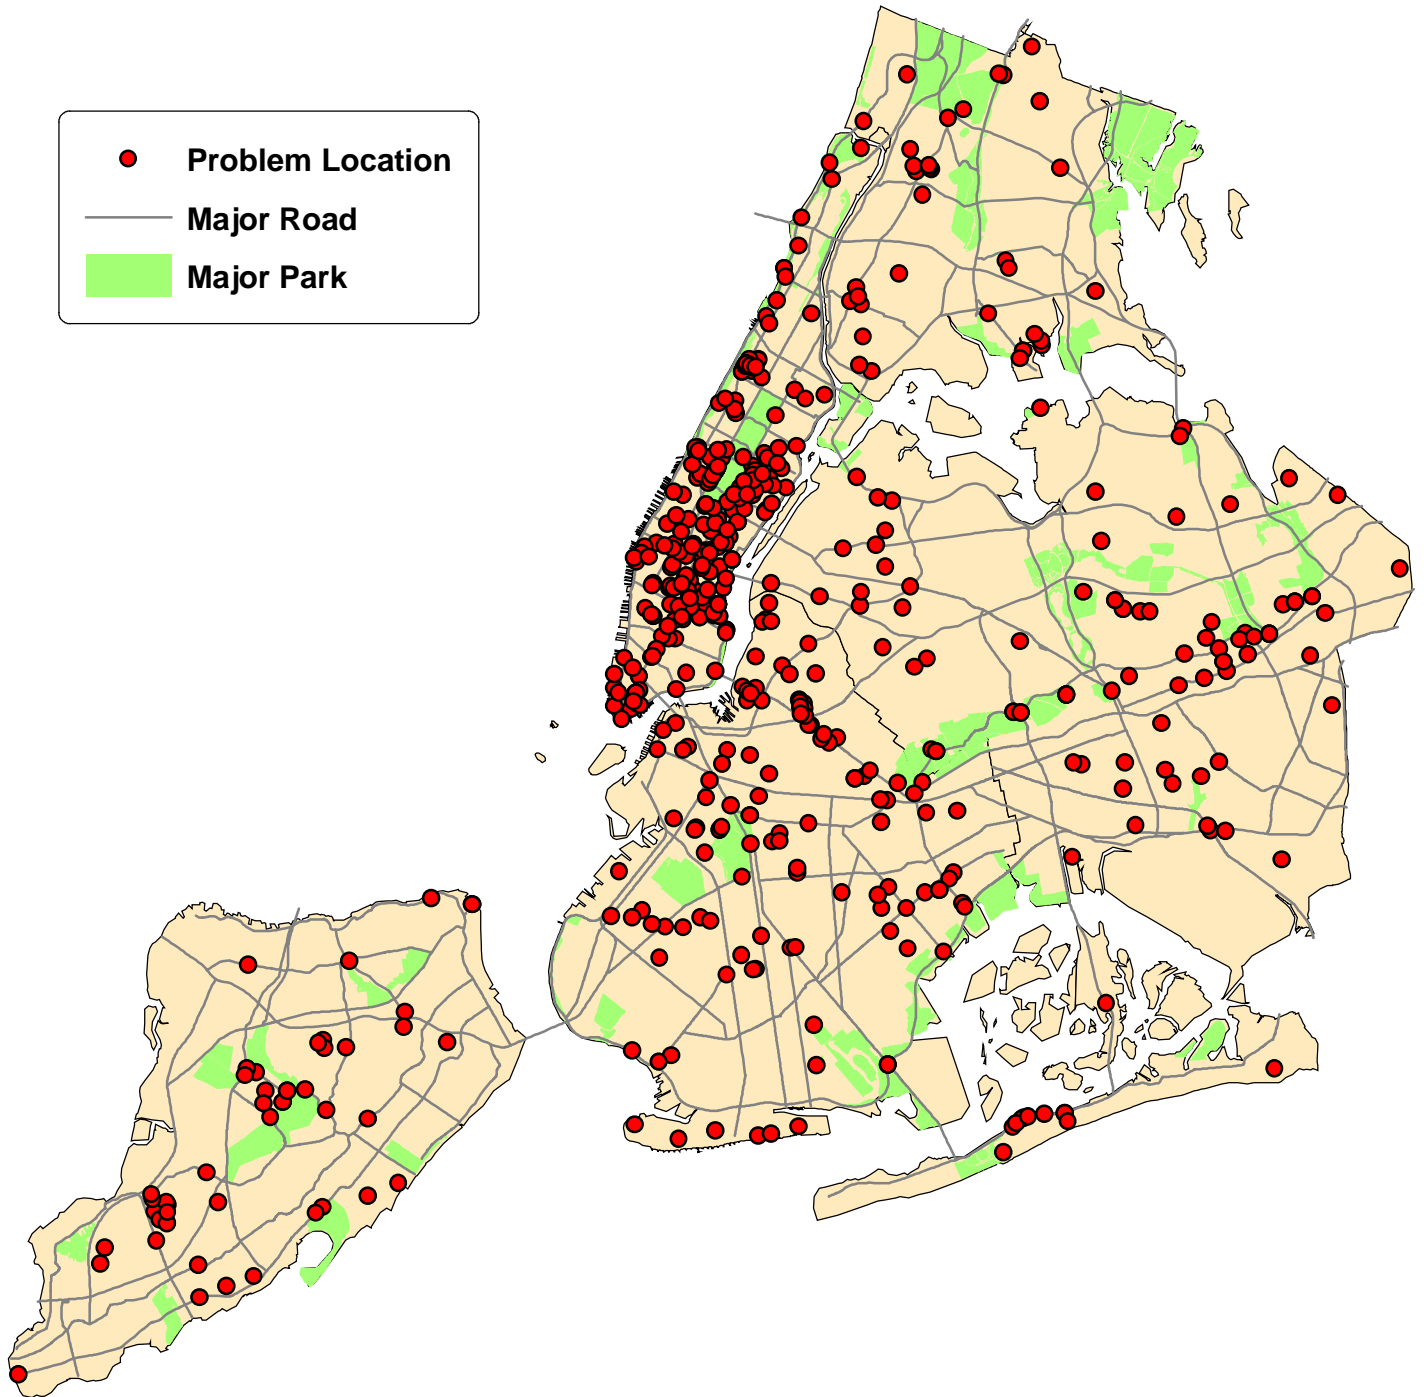

Reported Mobile Phone Problems for Sprint PCS

Problems reported from
October 27, 2003 through October 20, 2004