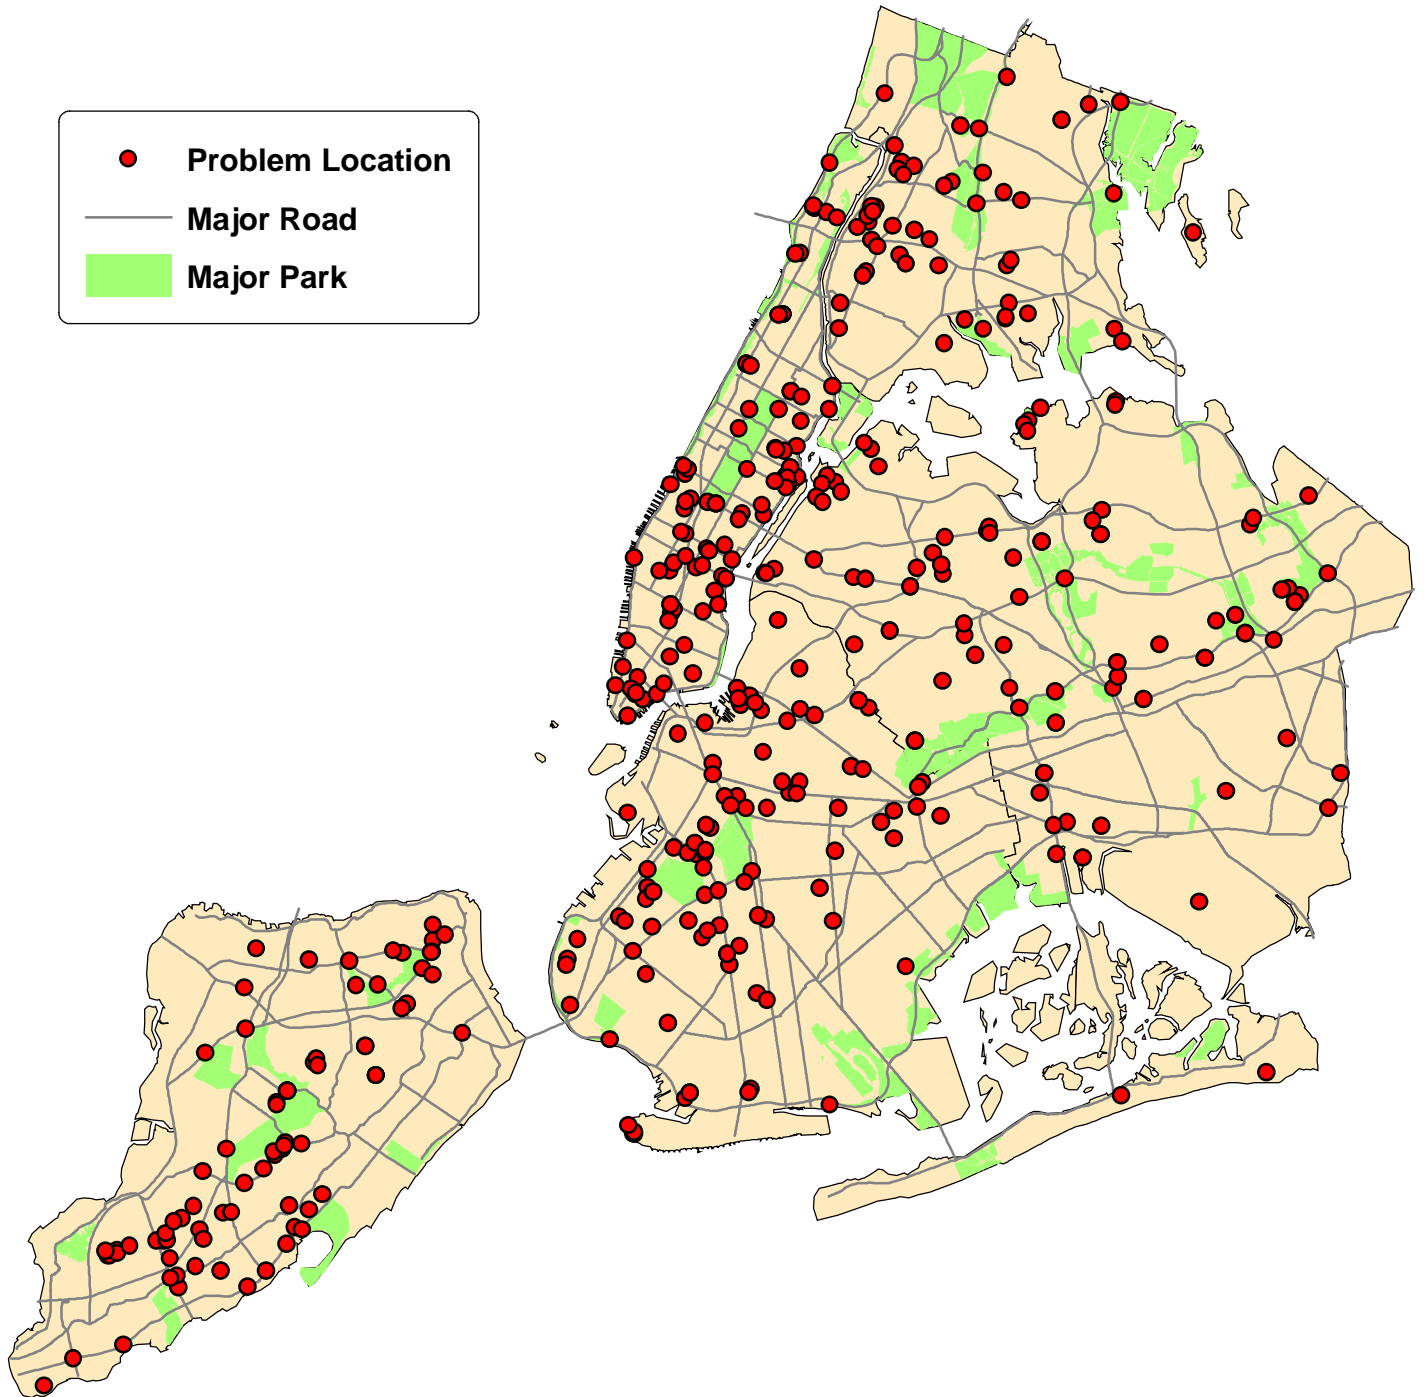

# Reported Mobile Phone Problems for Nextel

- Problem Location
- Major Road
- Major Park

Problems reported from  
October 27, 2003 through October 20, 2004