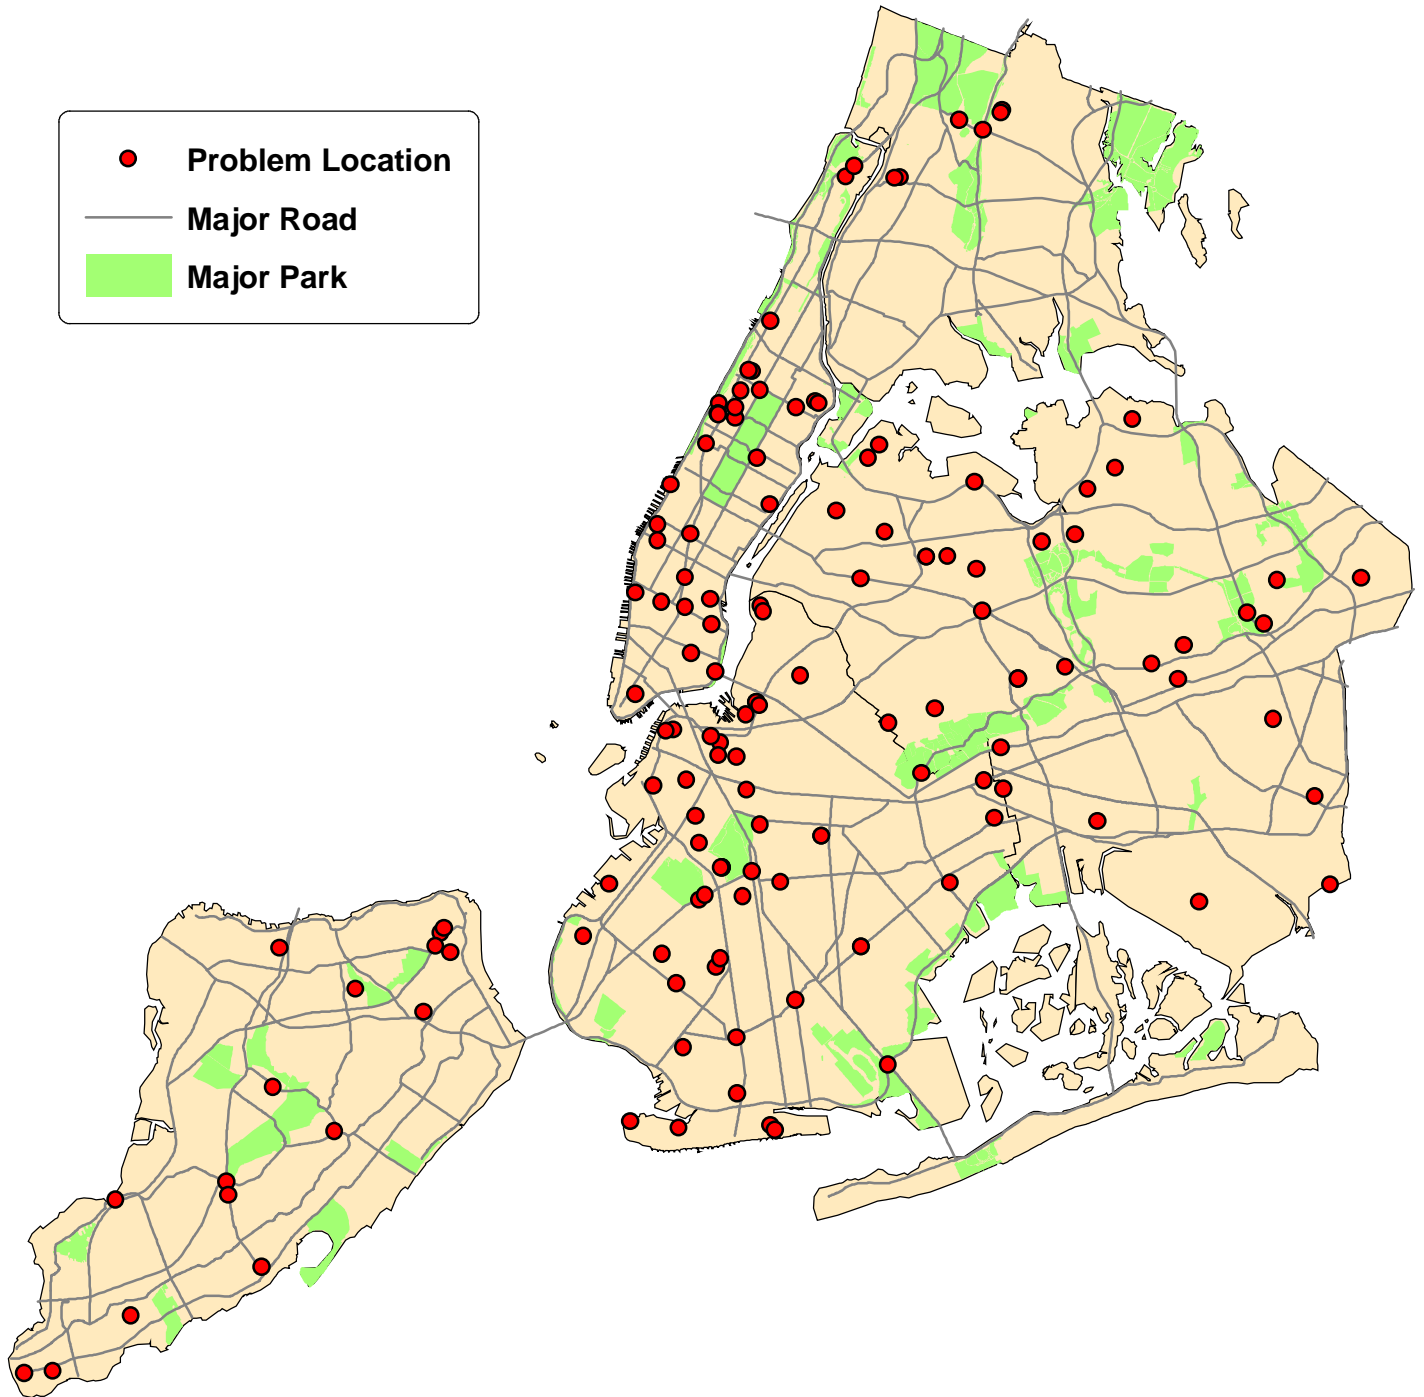

Reported Mobile Phone Problems for Cingular Wireless

- Problem Location
- Major Road
- Major Park

Problems reported from
October 27, 2003 through October 20, 2004