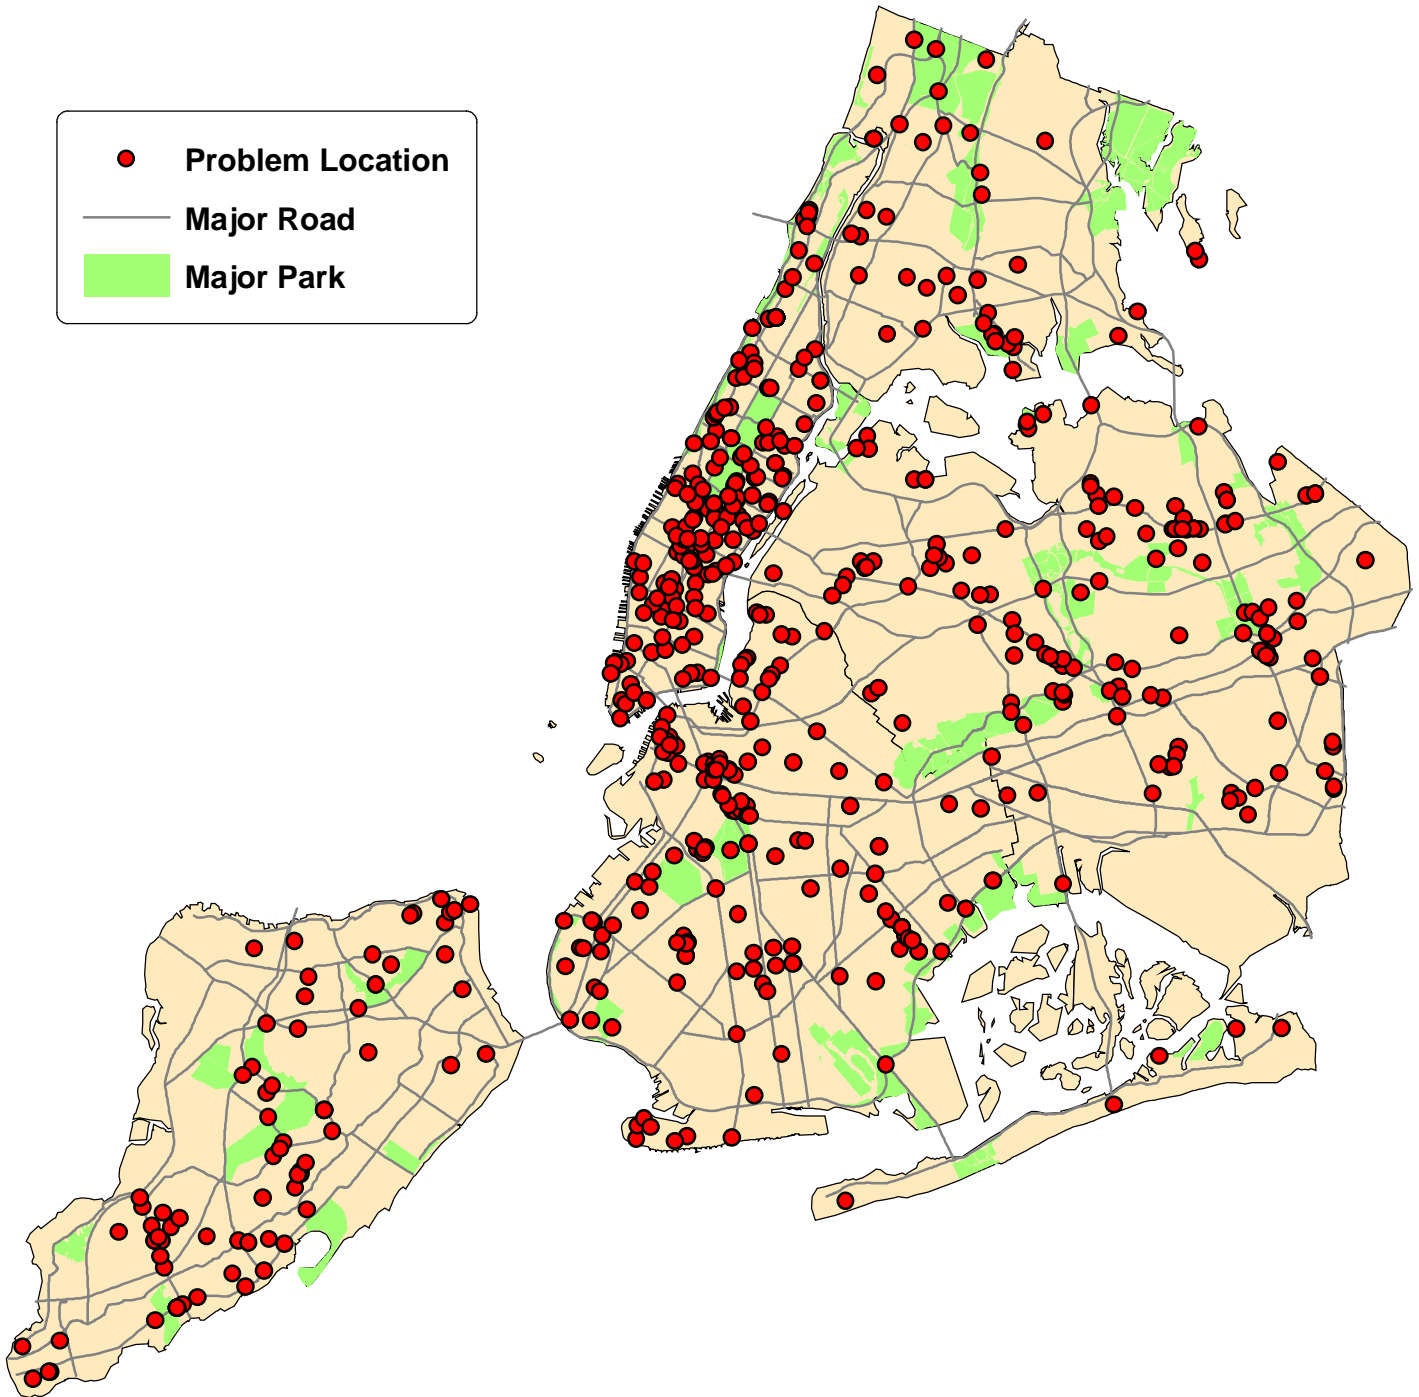

# Reported Mobile Phone Problems for AT&T Wireless

- Problem Location
- Major Road
- Major Park

Problems reported from  
October 27, 2003 through October 20, 2004