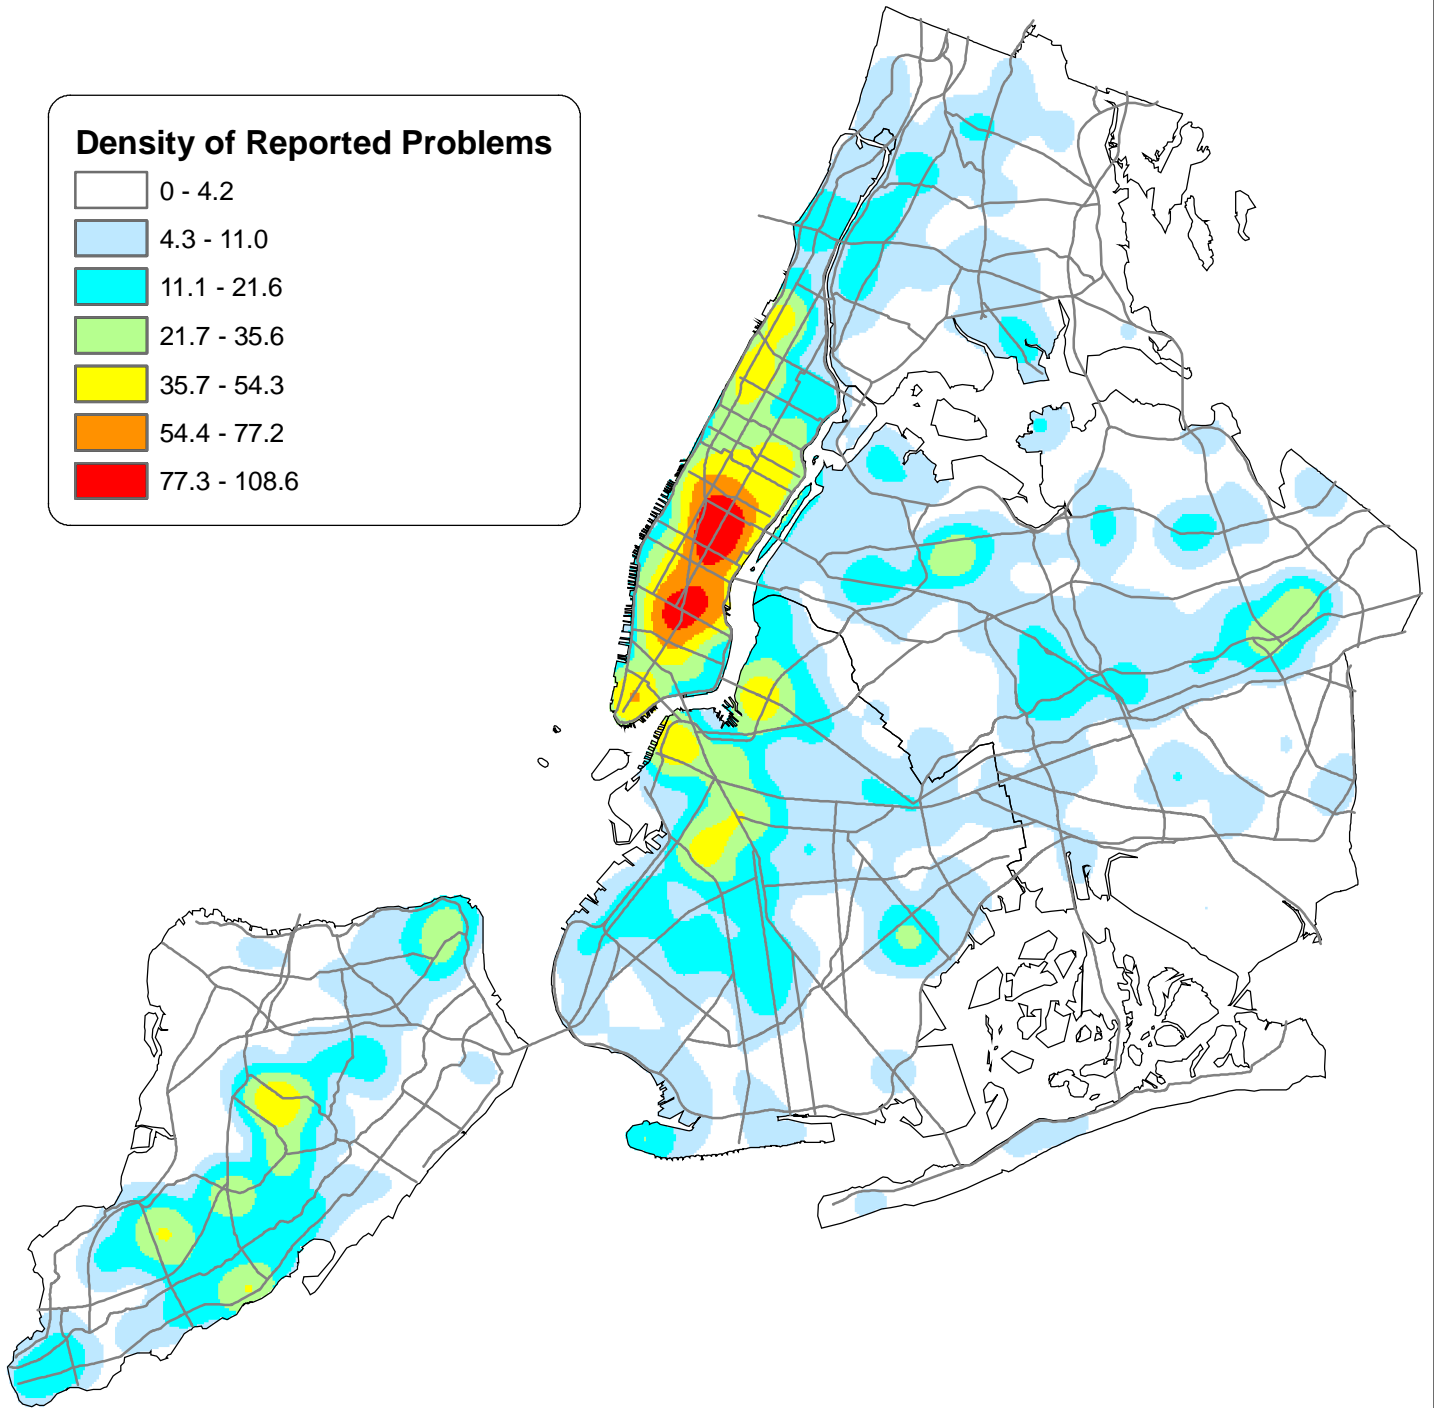

Density of Reported Mobile Phone Problems

Density of Reported Problems

DOITT

Problems reported from
October 27, 2003 through October 20, 2004