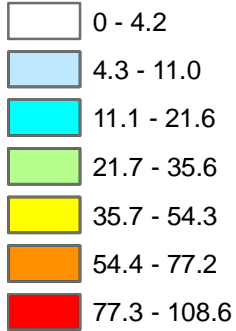

Density of Reported Mobile Phone Problems

Density of Reported Problems

DOITT

Problems reported from
October 27, 2003 through October 20, 2004