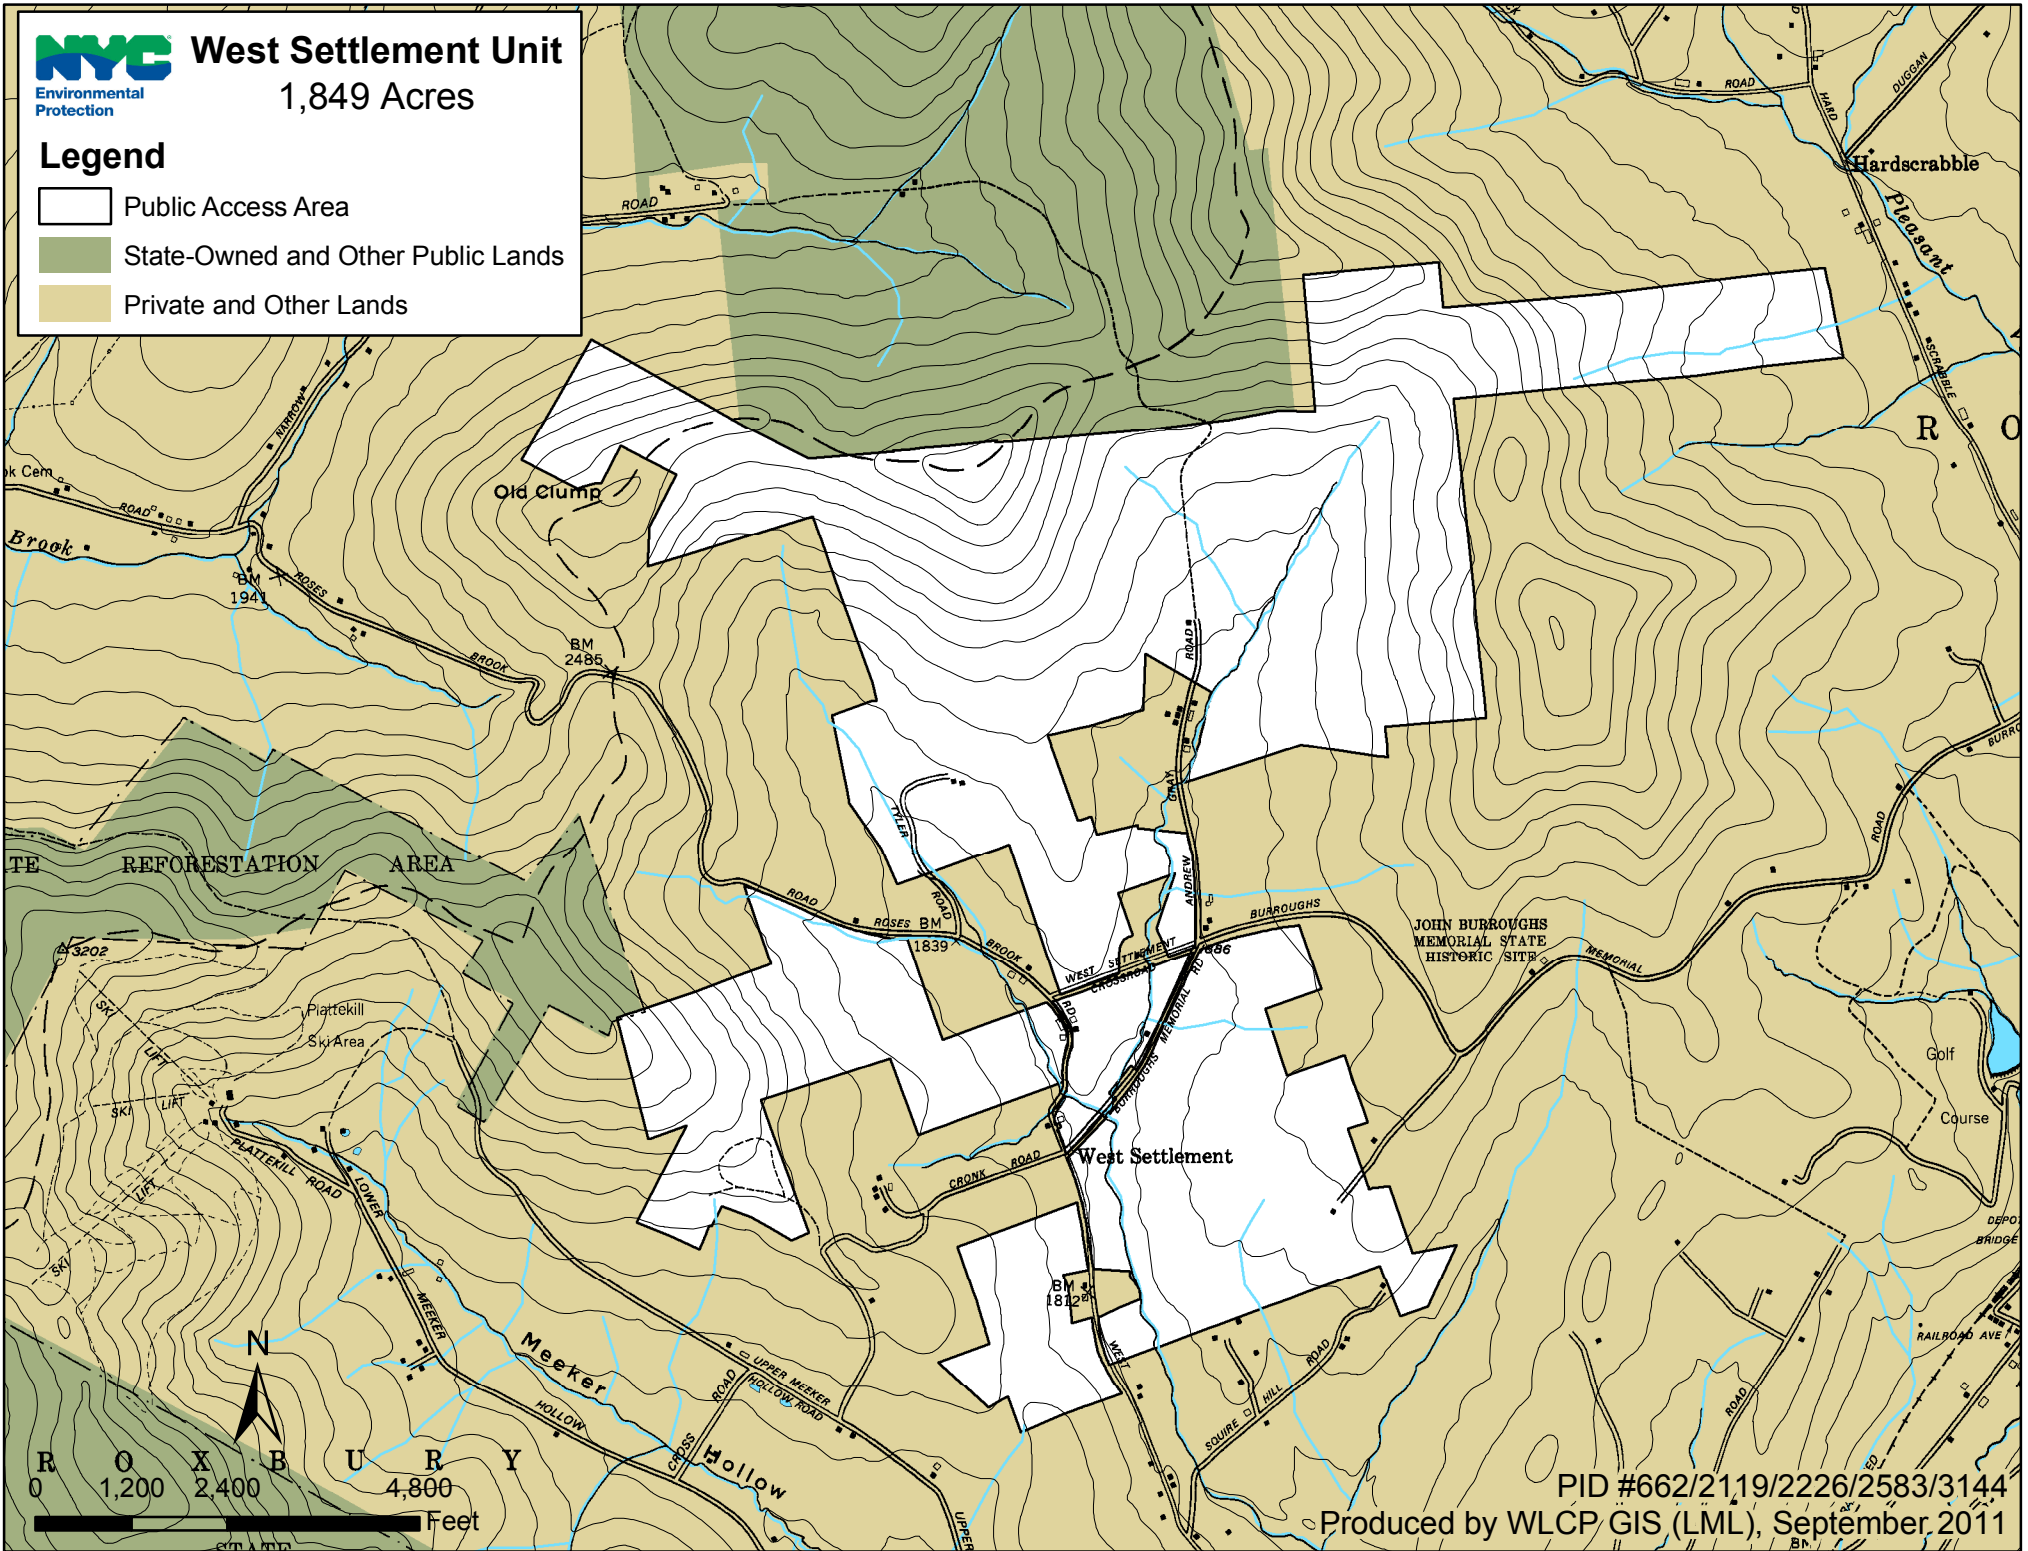

# West Settlement Unit

1,849 Acres

## Legend

-  Public Access Area
-  State-Owned and Other Public Lands
-  Private and Other Lands

PID #662/2119/2226/2583/3144

Produced by WLCP GIS (LML), September, 2011