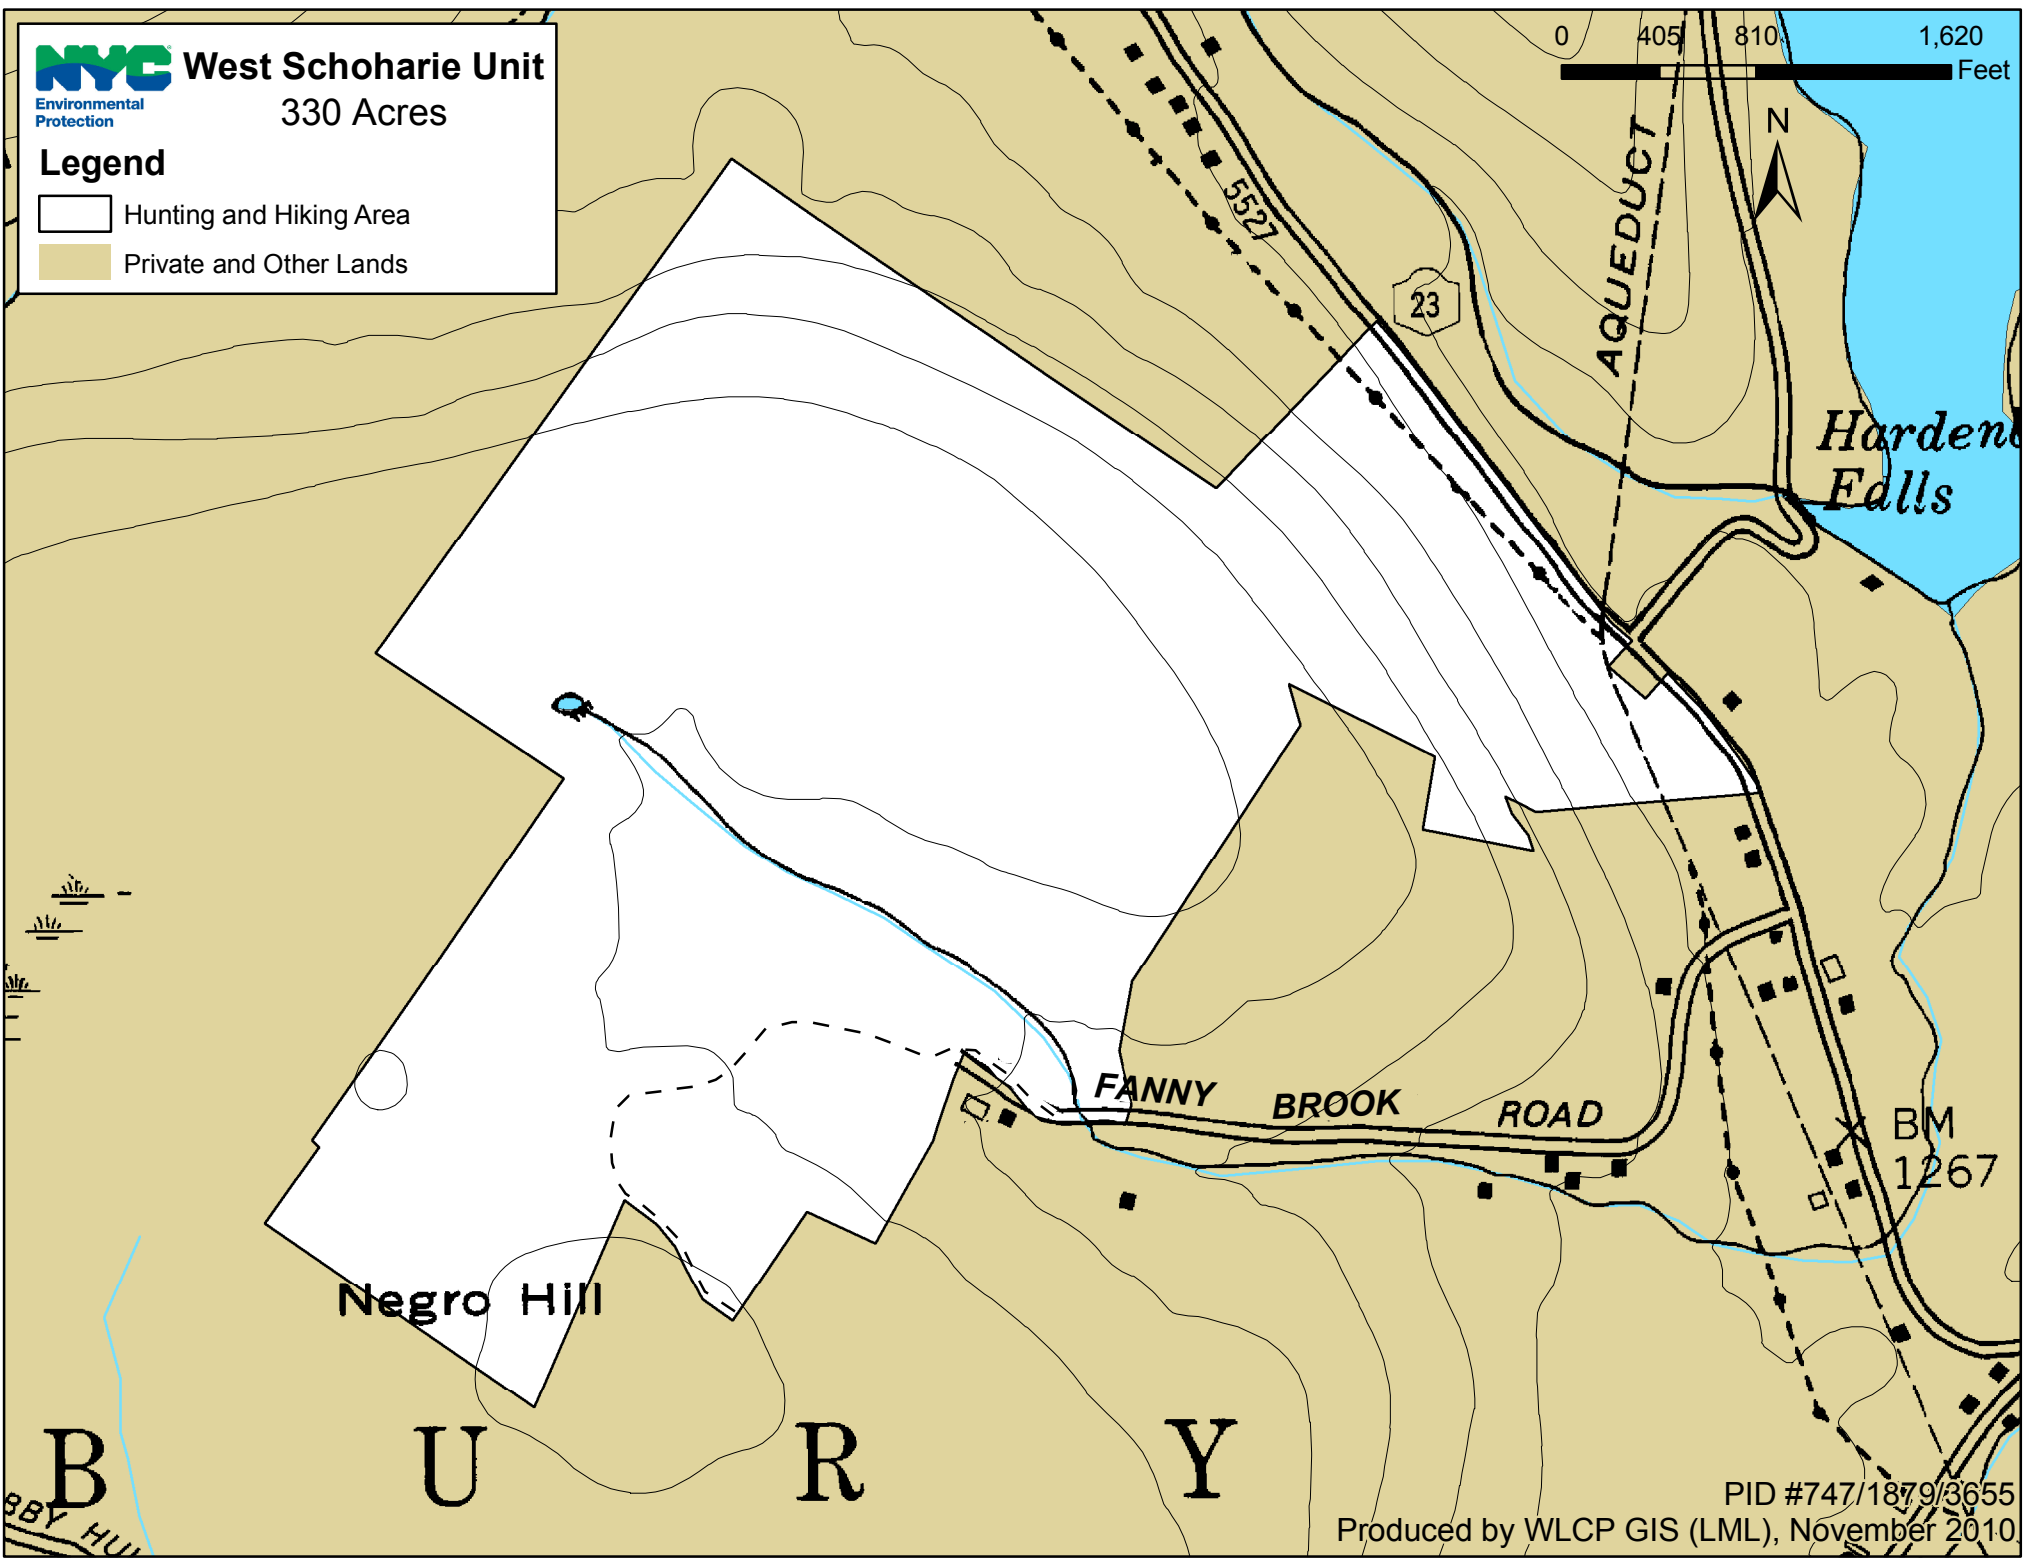

West Schoharie Unit

330 Acres

Legend

-  Hunting and Hiking Area
-  Private and Other Lands

Negro Hill

FANNY BROOK ROAD

AQUEDUCT

Hardens Falls

BM 1267

B U R Y