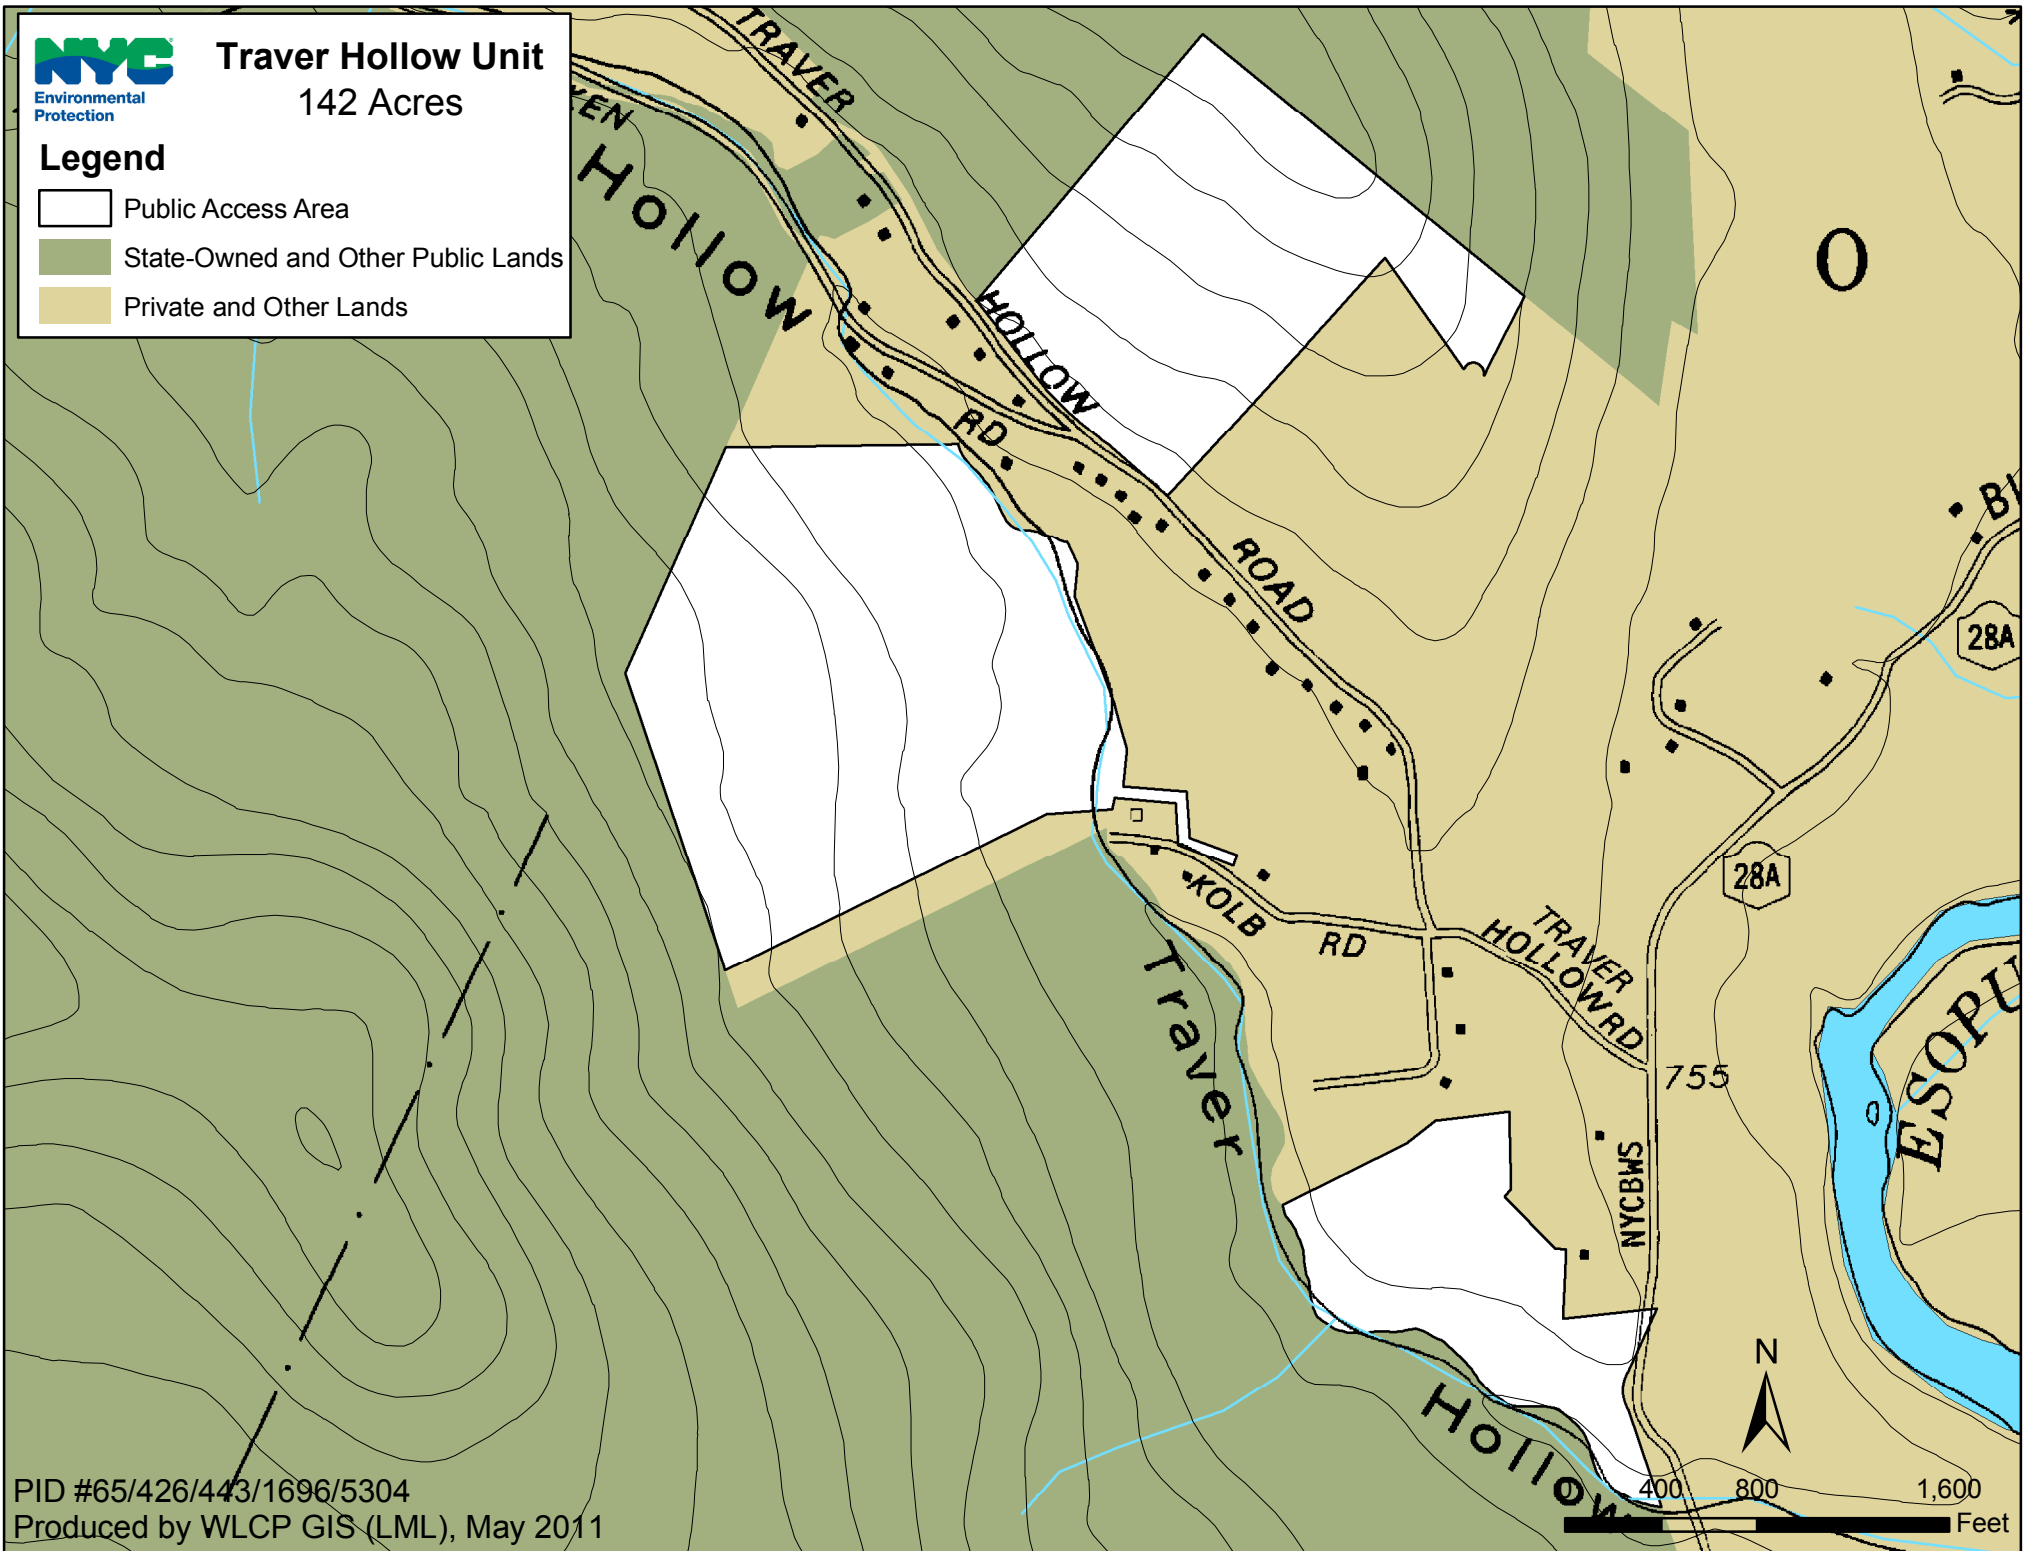

Traver Hollow Unit

142 Acres

Legend

-  Public Access Area
-  State-Owned and Other Public Lands
-  Private and Other Lands

PID #65/426/443/1696/5304

Produced by WLCP GIS (LML), May 2011