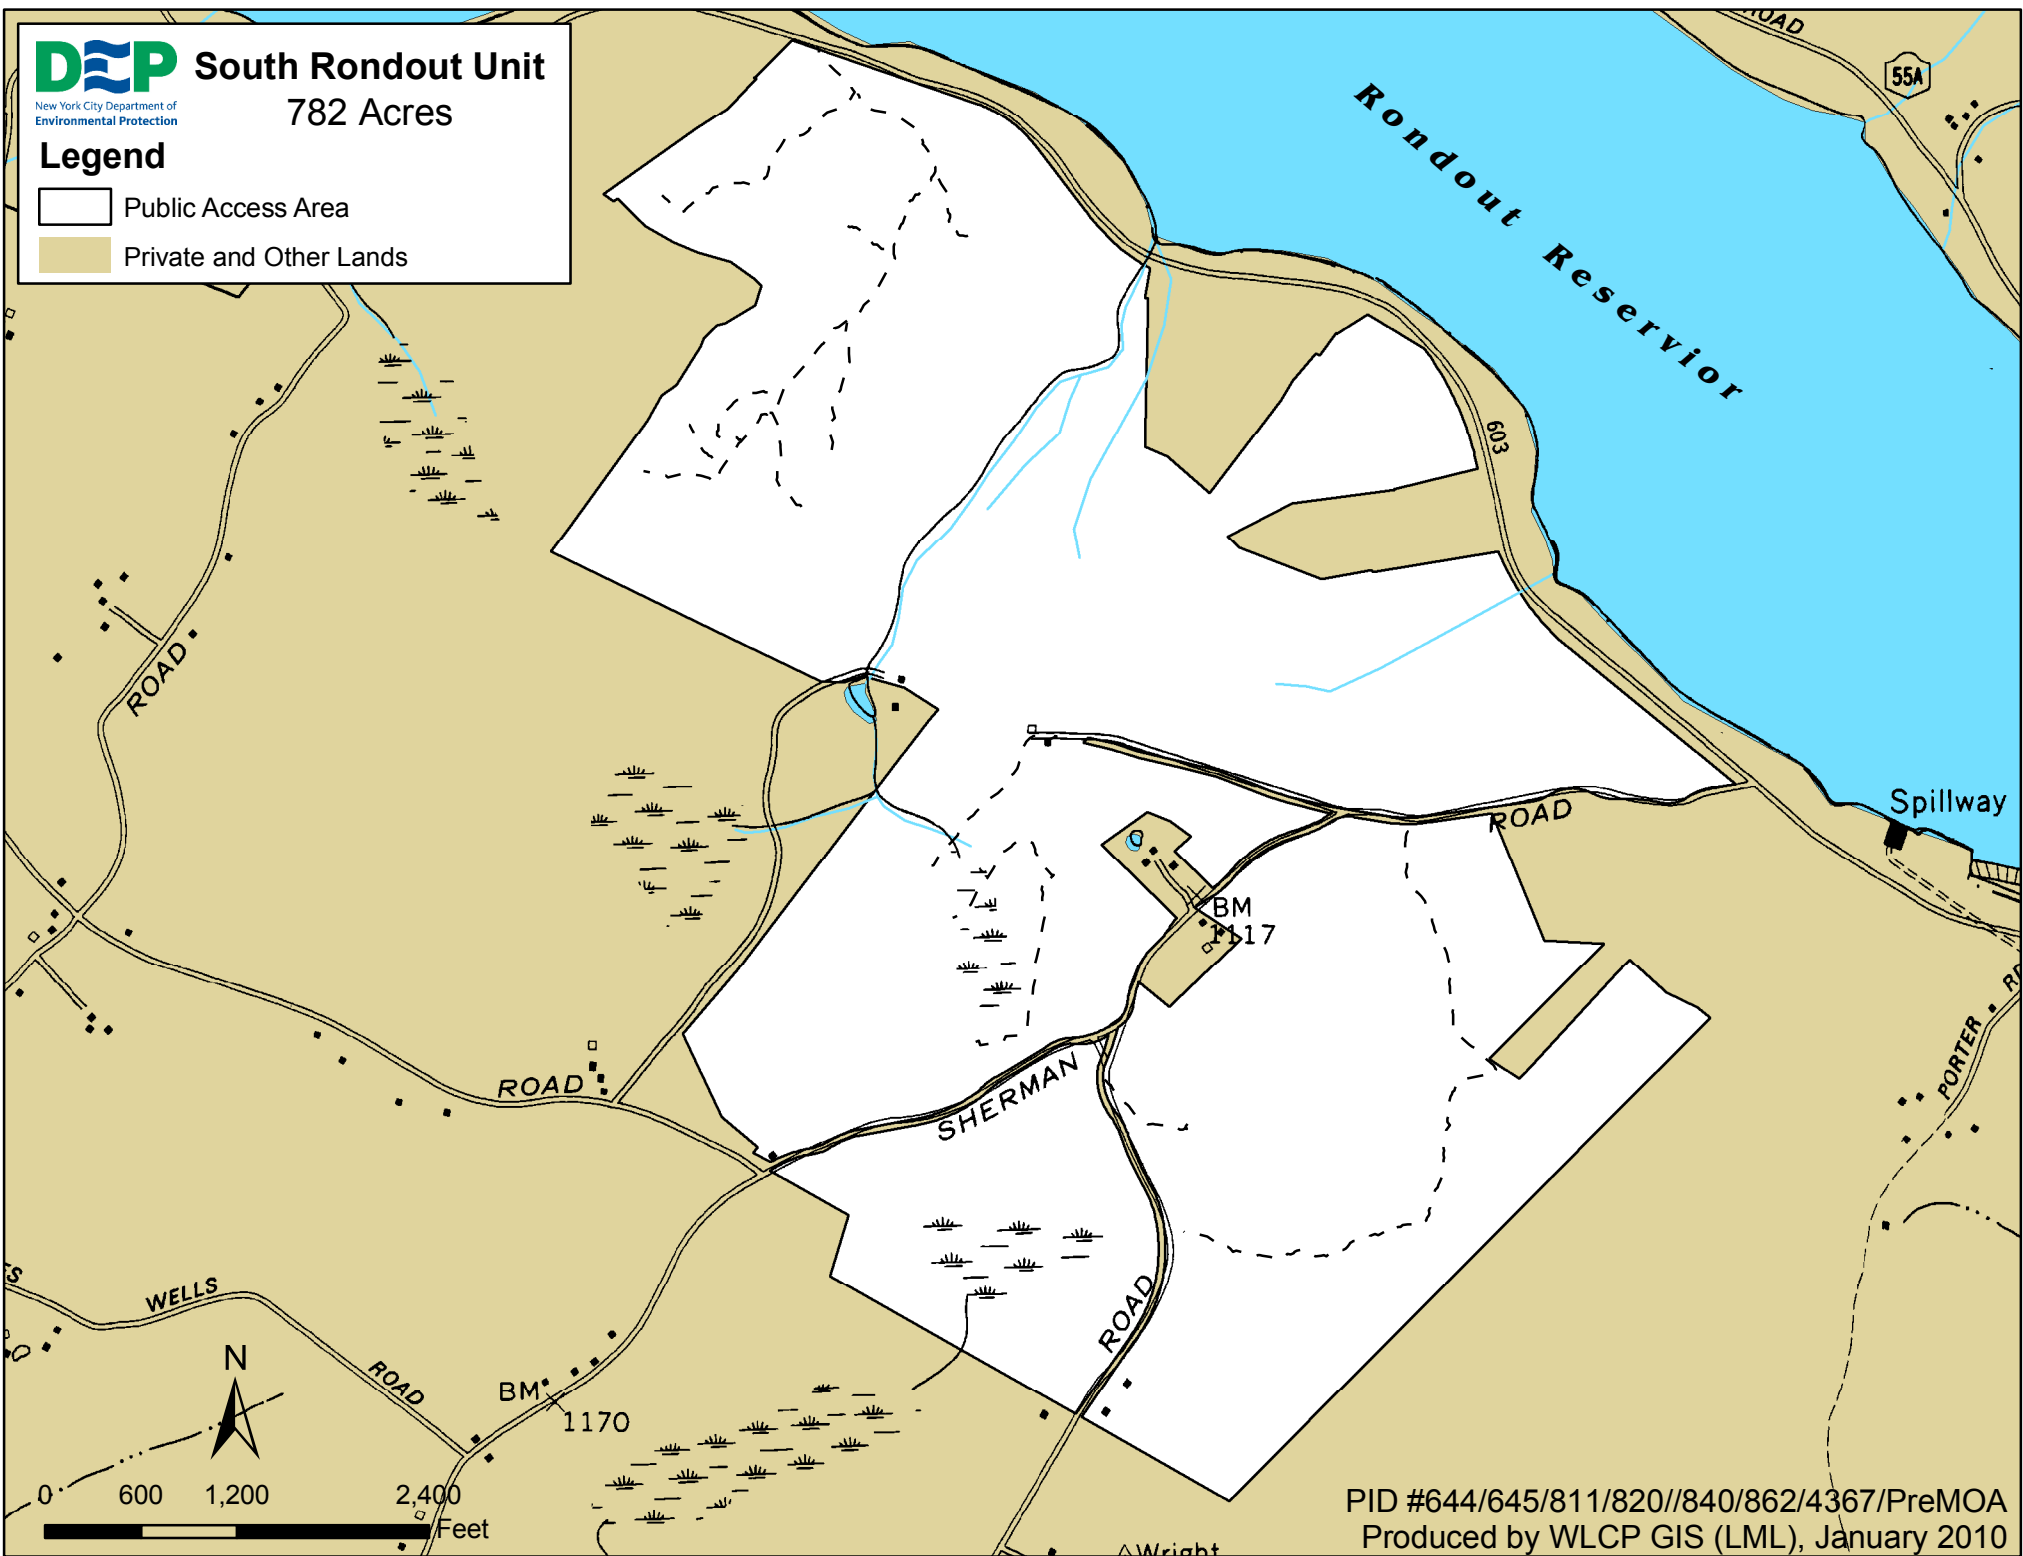

South Rondout Unit

782 Acres

Legend

-  Public Access Area
-  Private and Other Lands

PID #644/645/811/820//840/862/4367/PreMOA
Produced by WLCP GIS (LML), January 2010