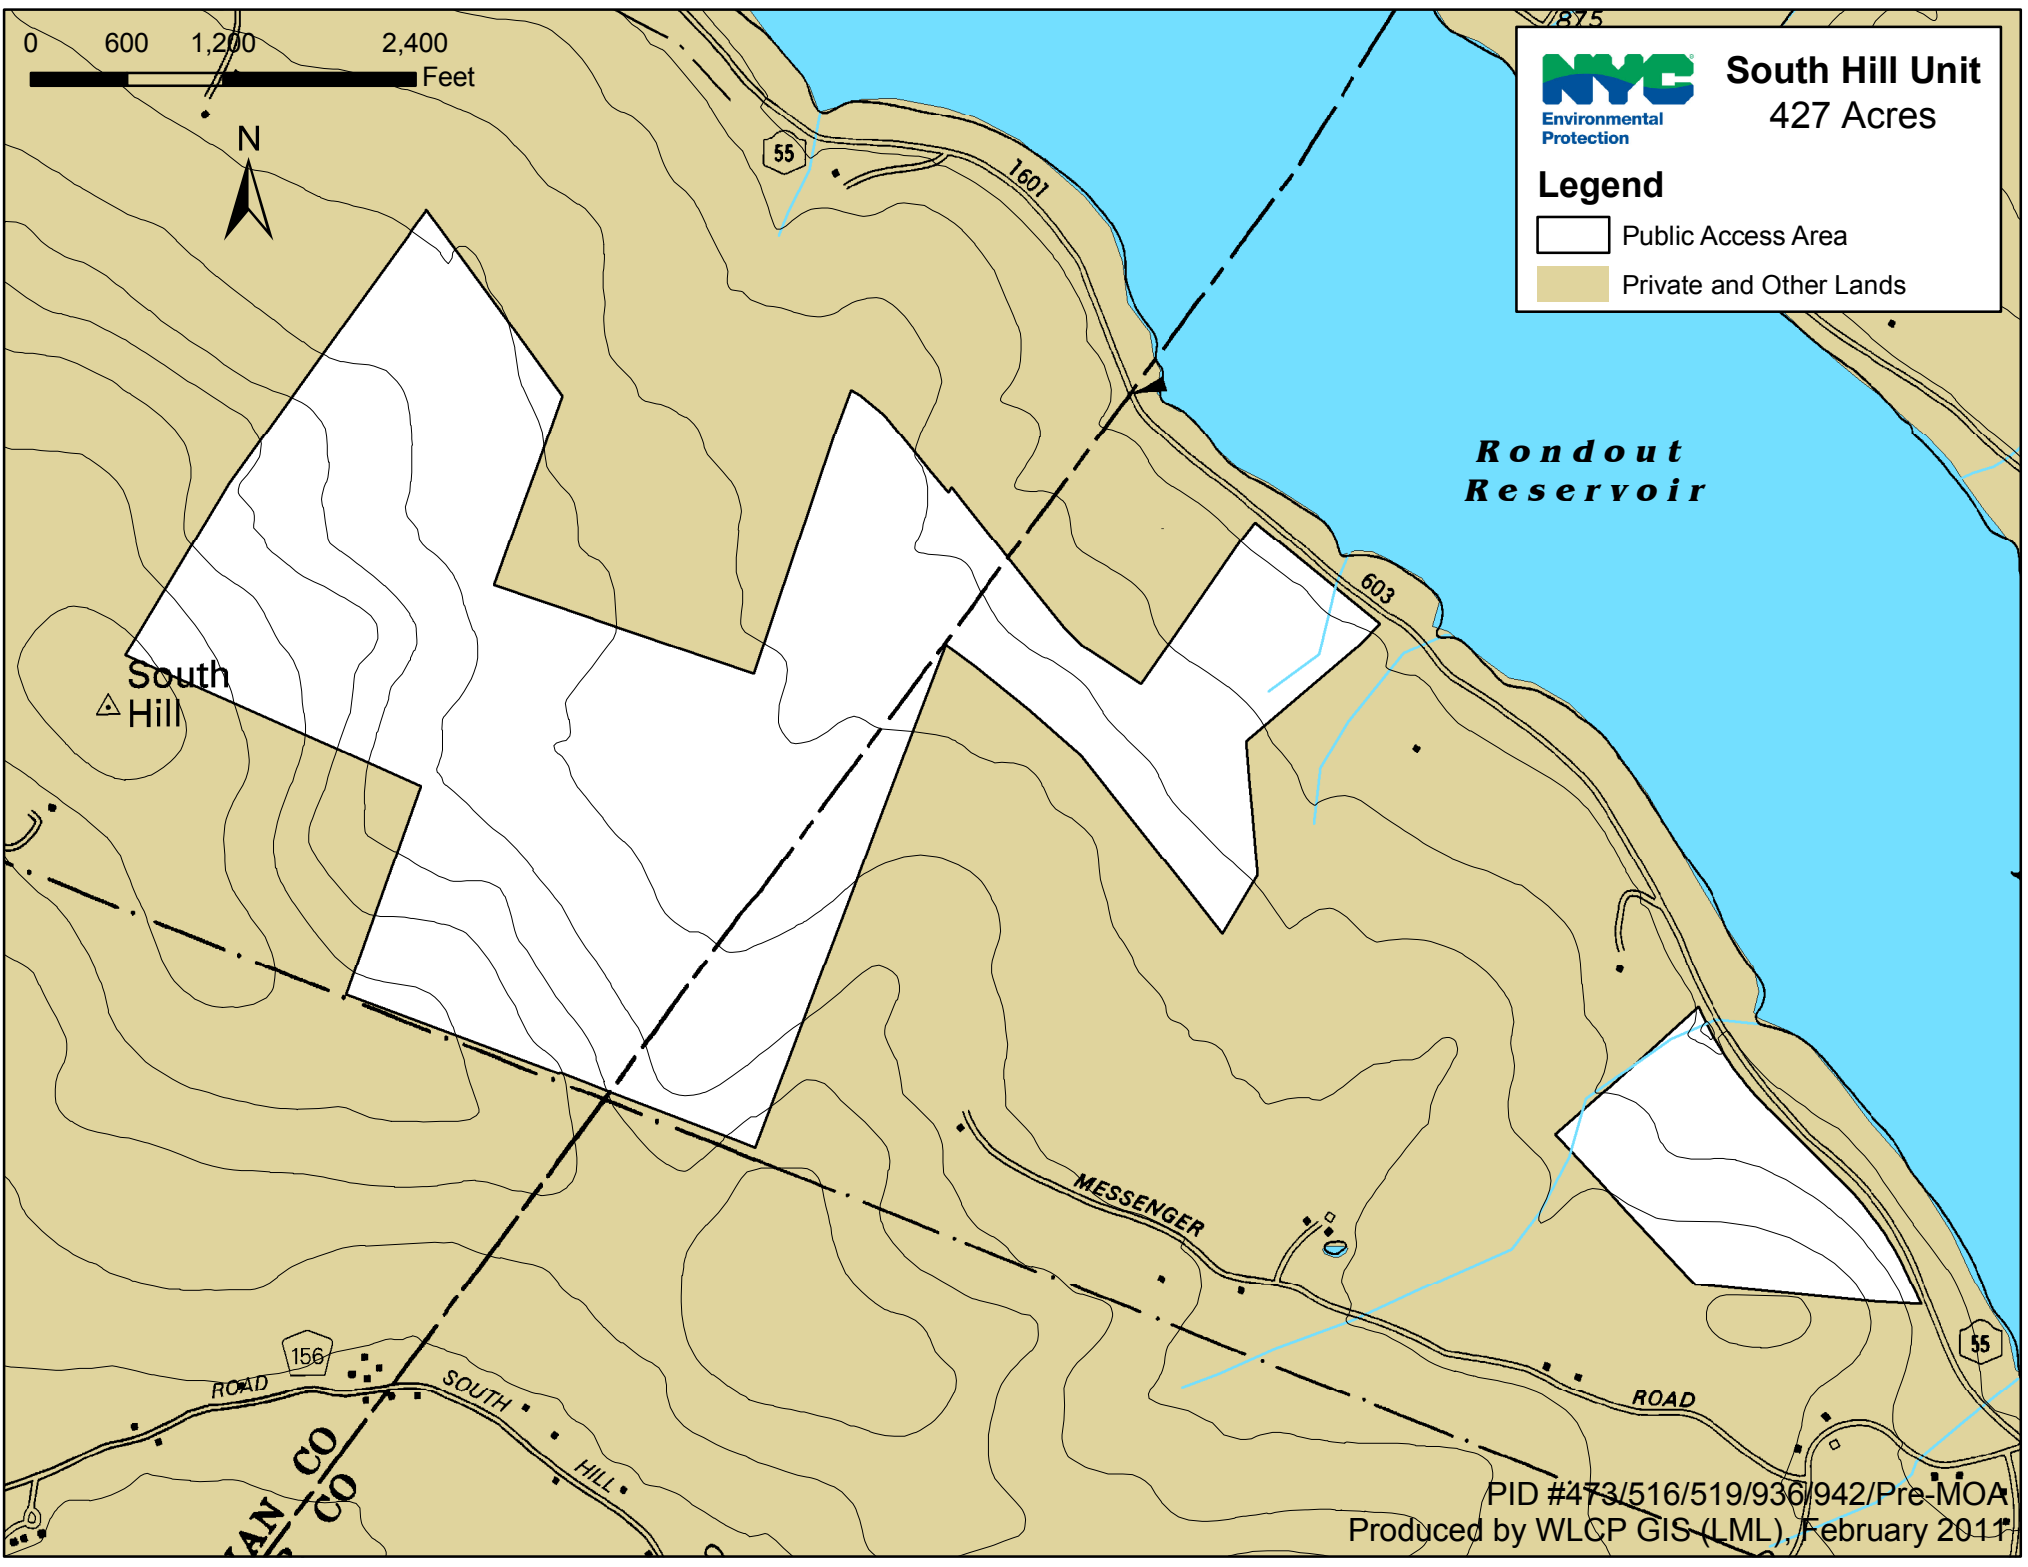

NYC
Environmental Protection

South Hill Unit
427 Acres

Legend

- Public Access Area
- Private and Other Lands

South Hill

Rondout Reservoir

MESSENGER

ROAD 156

SOUTH HILL

ROAD