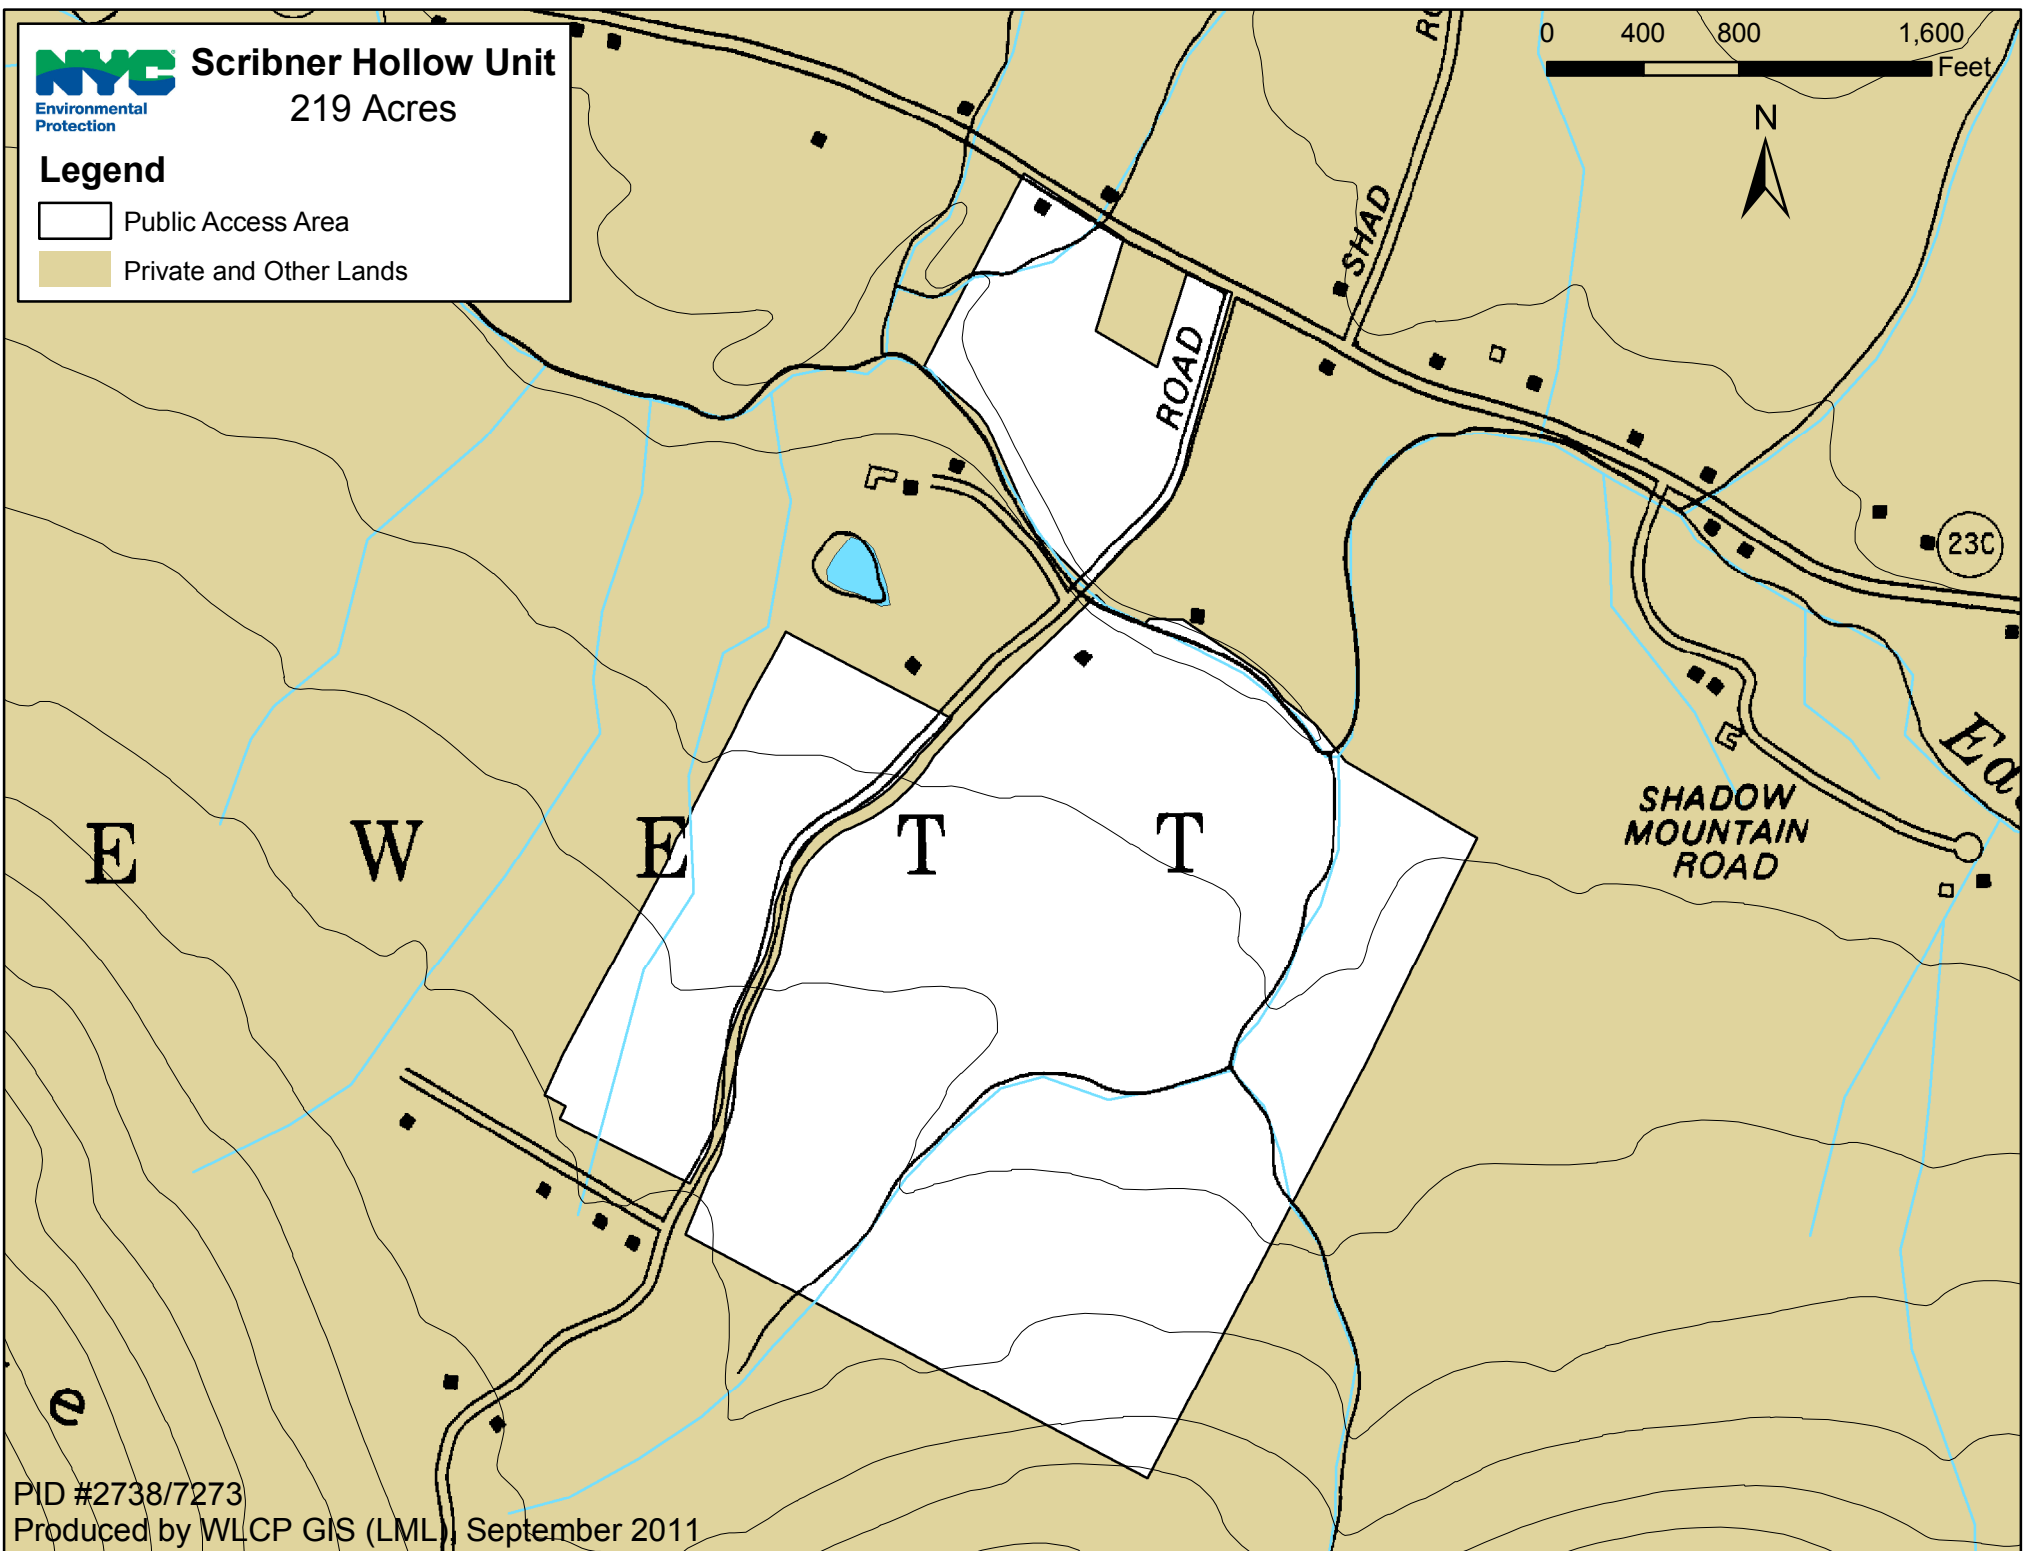

Scribner Hollow Unit

219 Acres

Legend

-  Public Access Area
-  Private and Other Lands

PID #2738/7273

Produced by WLCP GIS (LML) September 2011