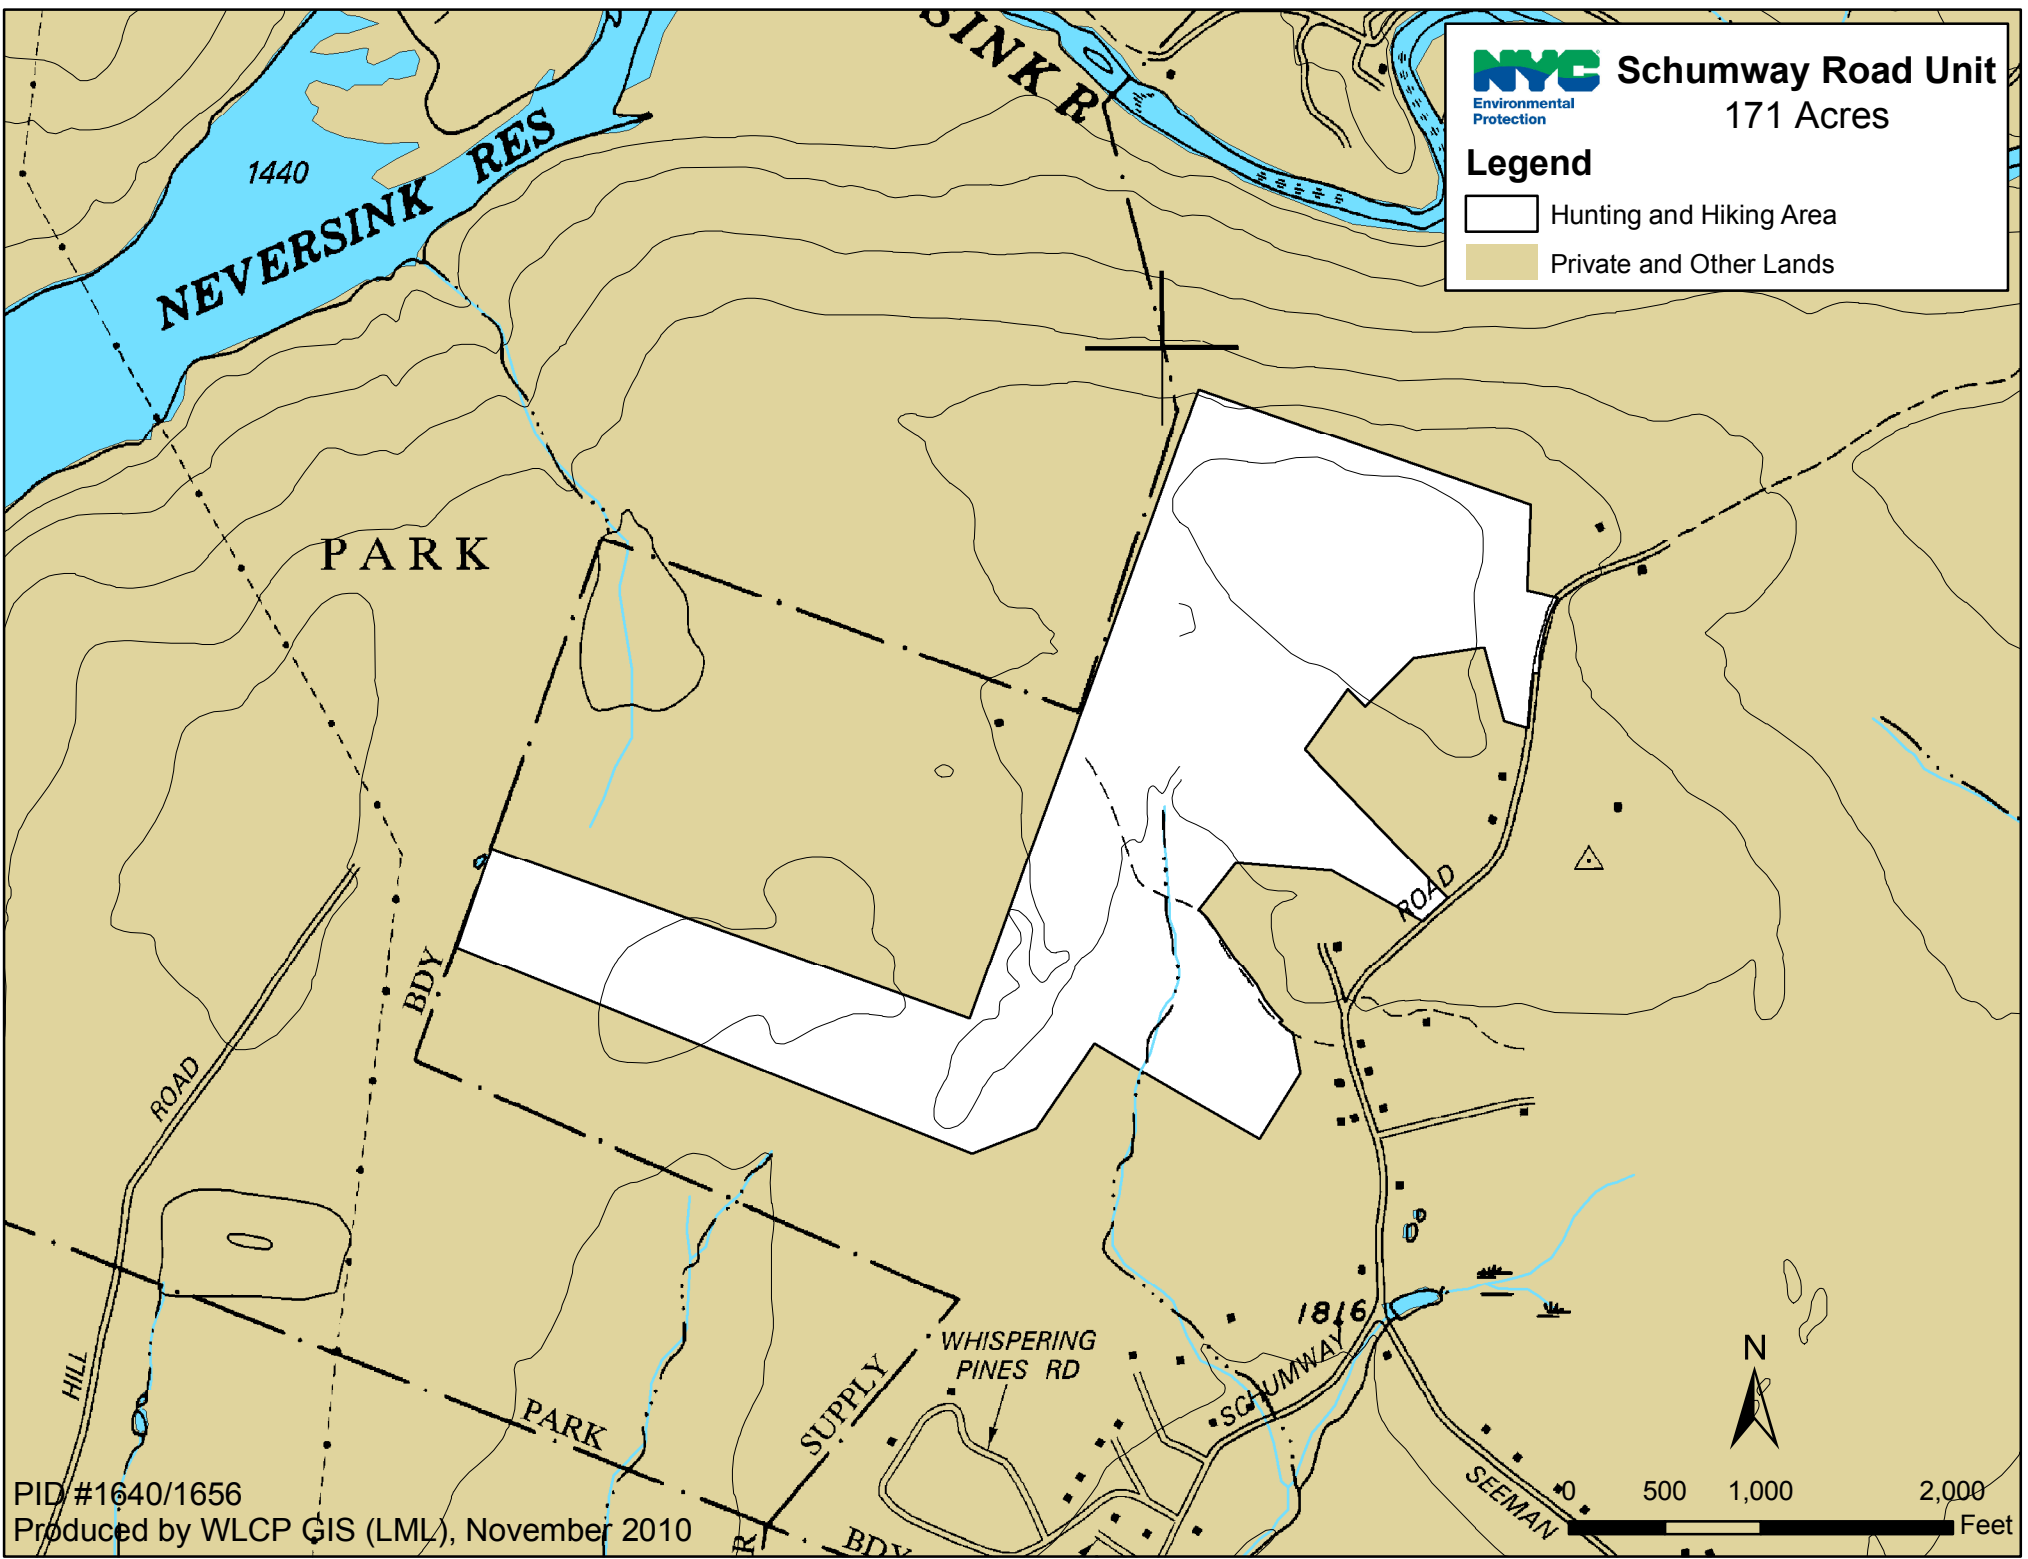

## Legend

-  Hunting and Hiking Area
-  Private and Other Lands

PID #1640/1656

Produced by WLCP GIS (LML), November 2010