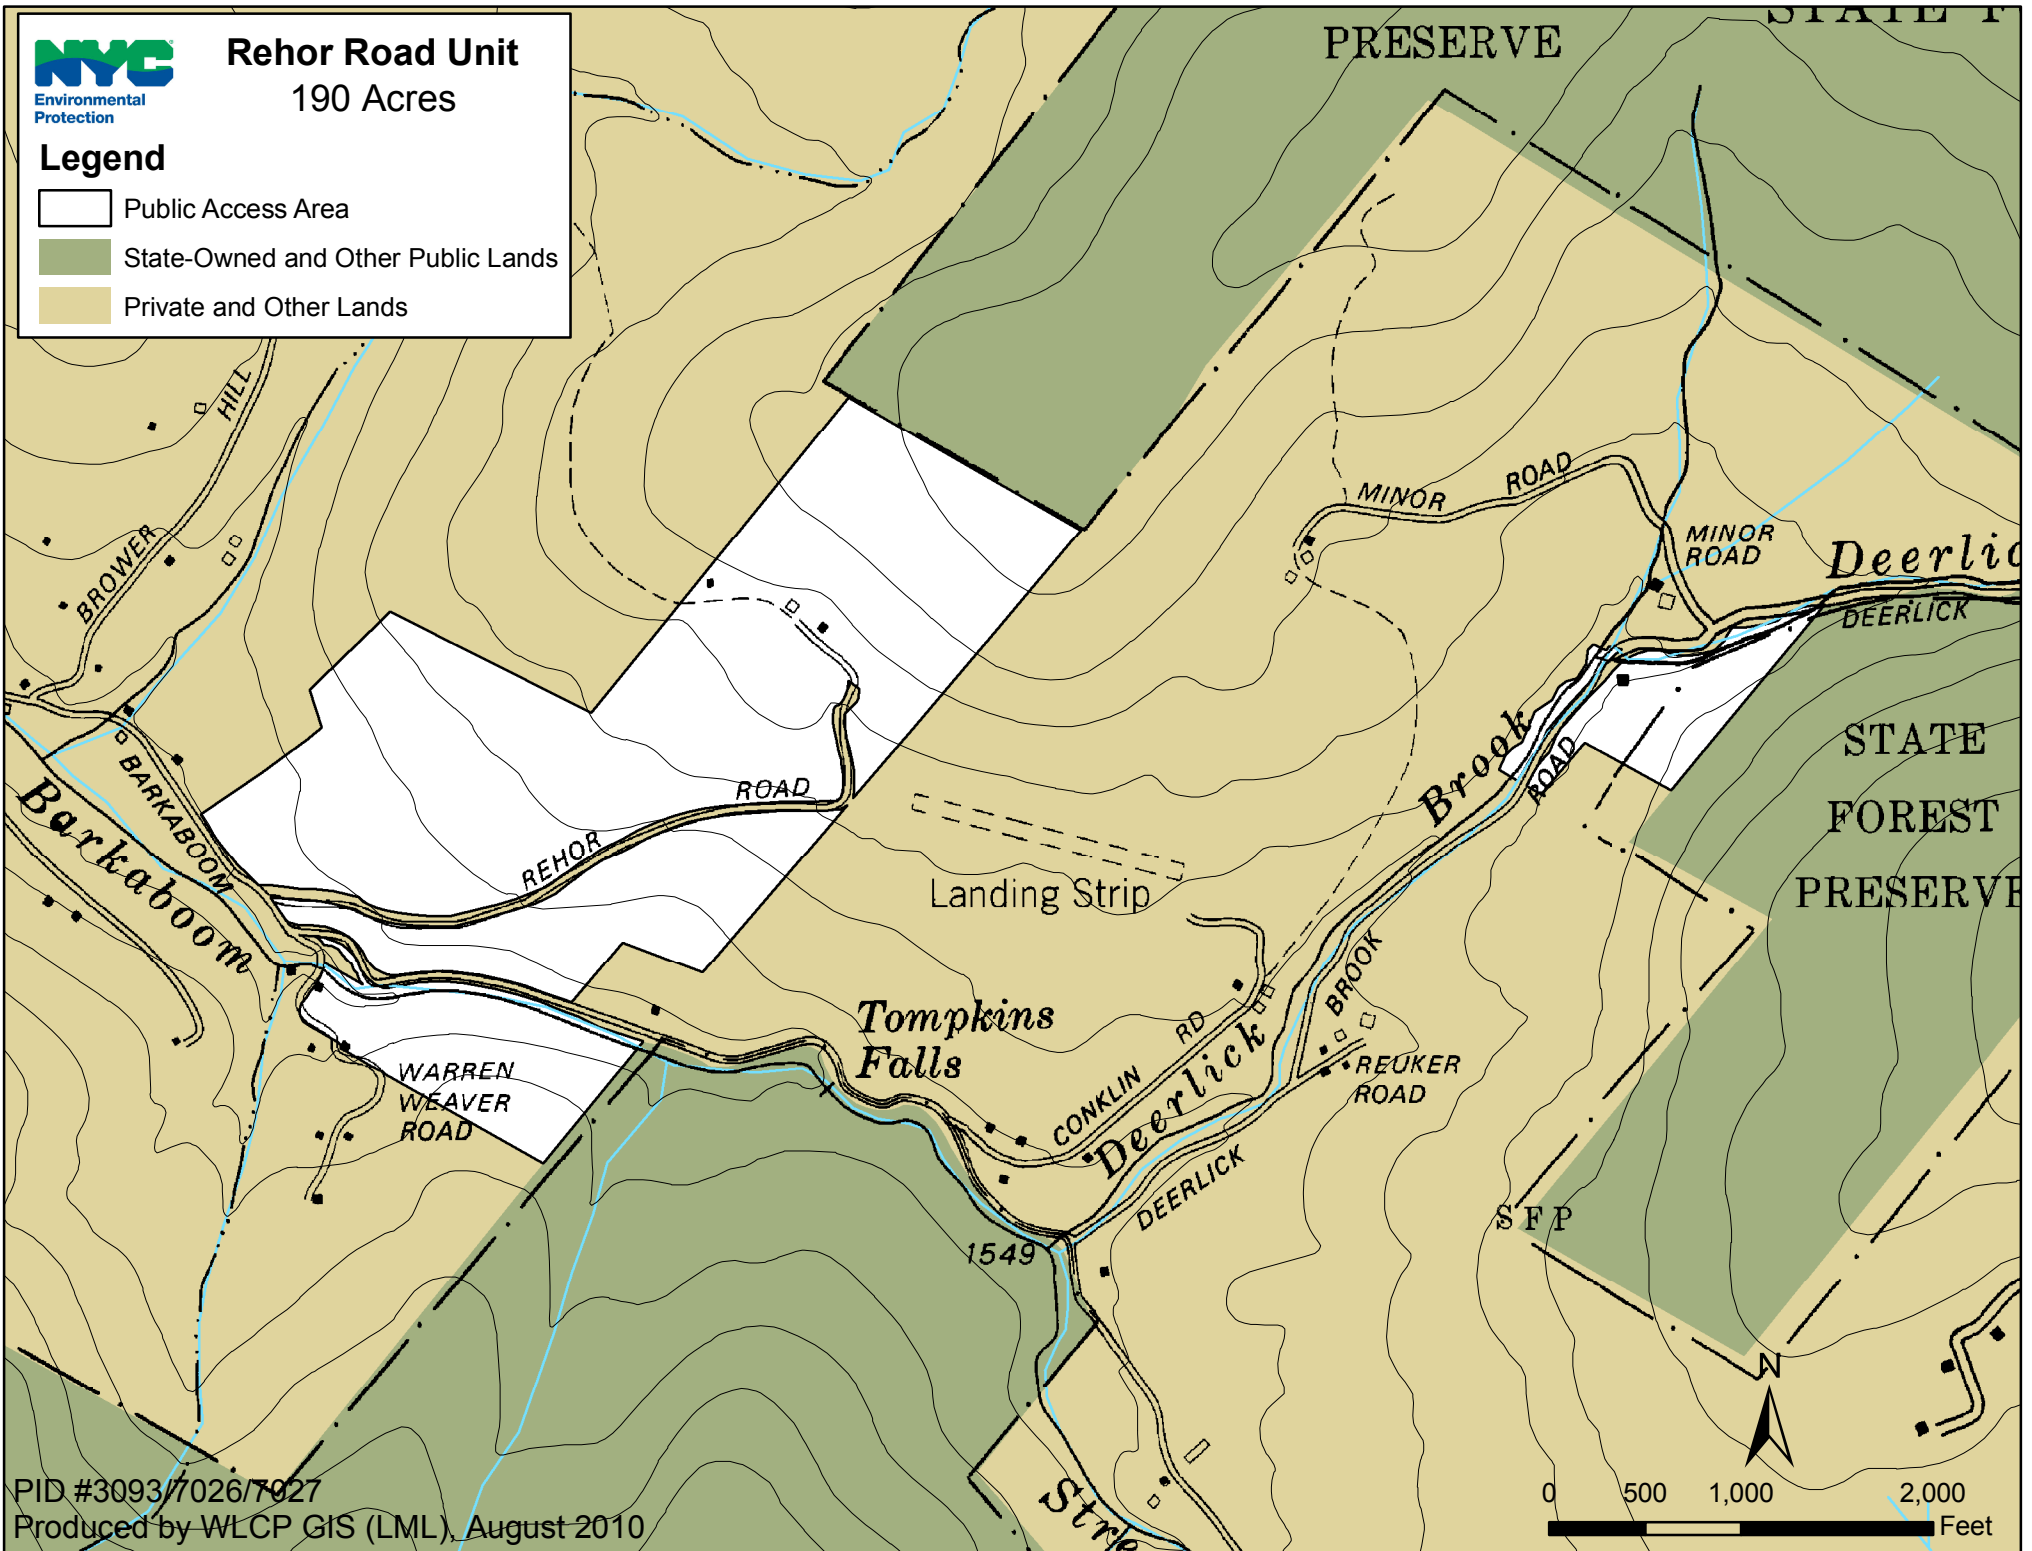

Rehor Road Unit

190 Acres

Legend

- Public Access Area
- State-Owned and Other Public Lands
- Private and Other Lands

PID #3093/7026/7027

Produced by WLCP GIS (LML), August 2010