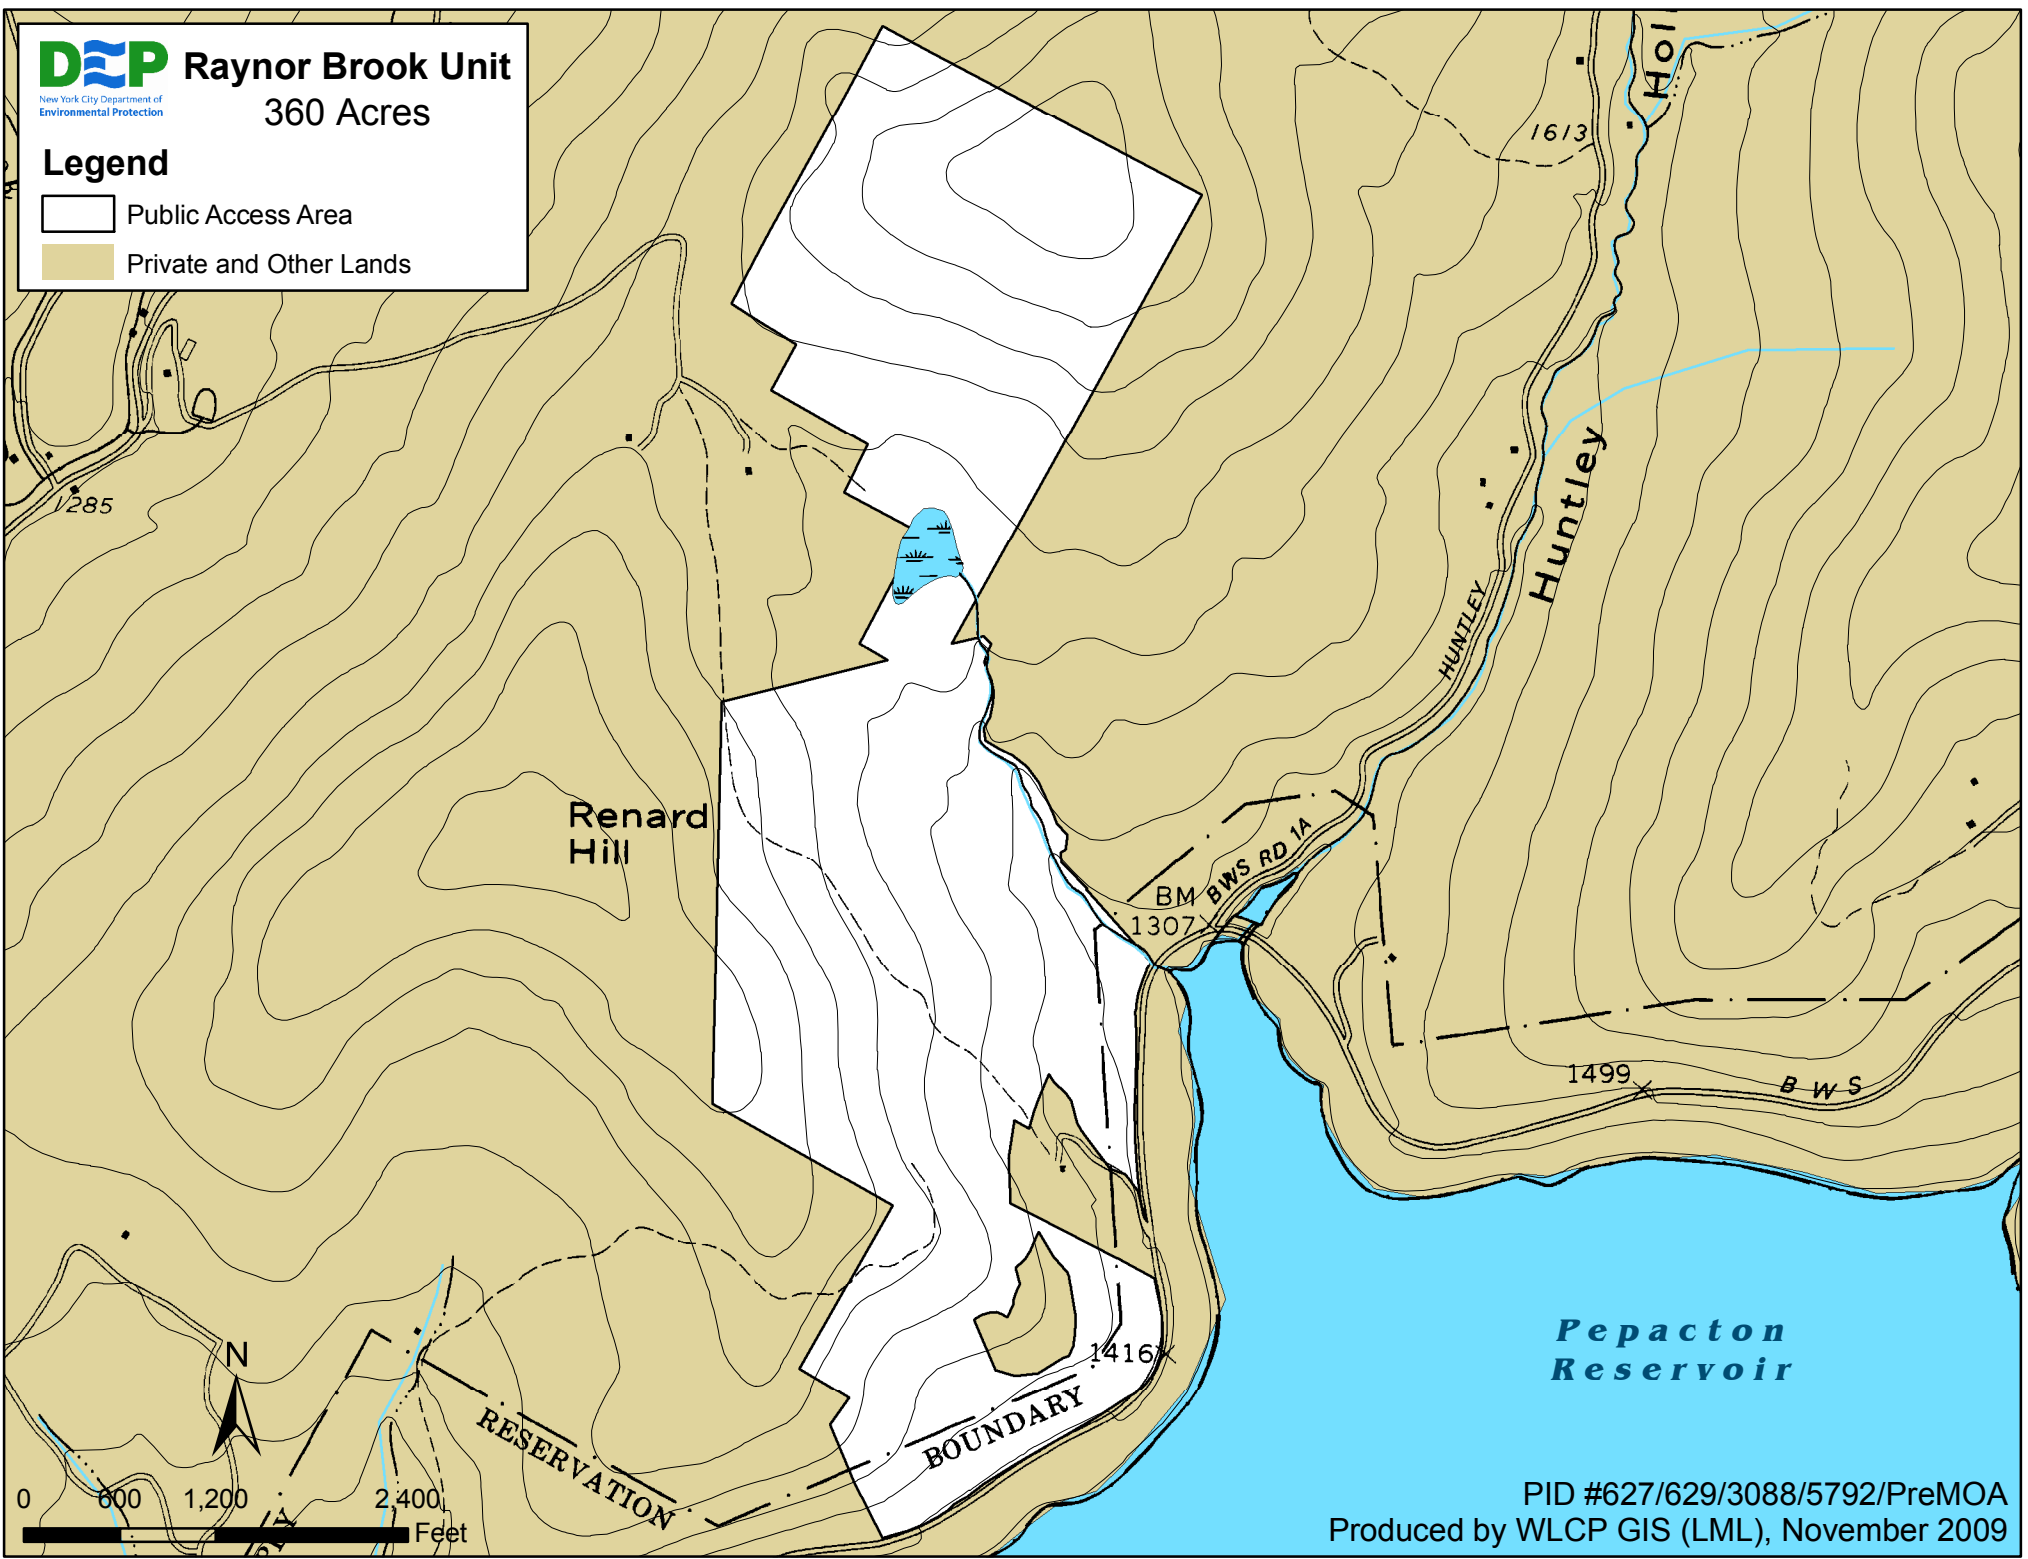

Raynor Brook Unit

360 Acres

Legend

-  Public Access Area
-  Private and Other Lands

Pepacton Reservoir