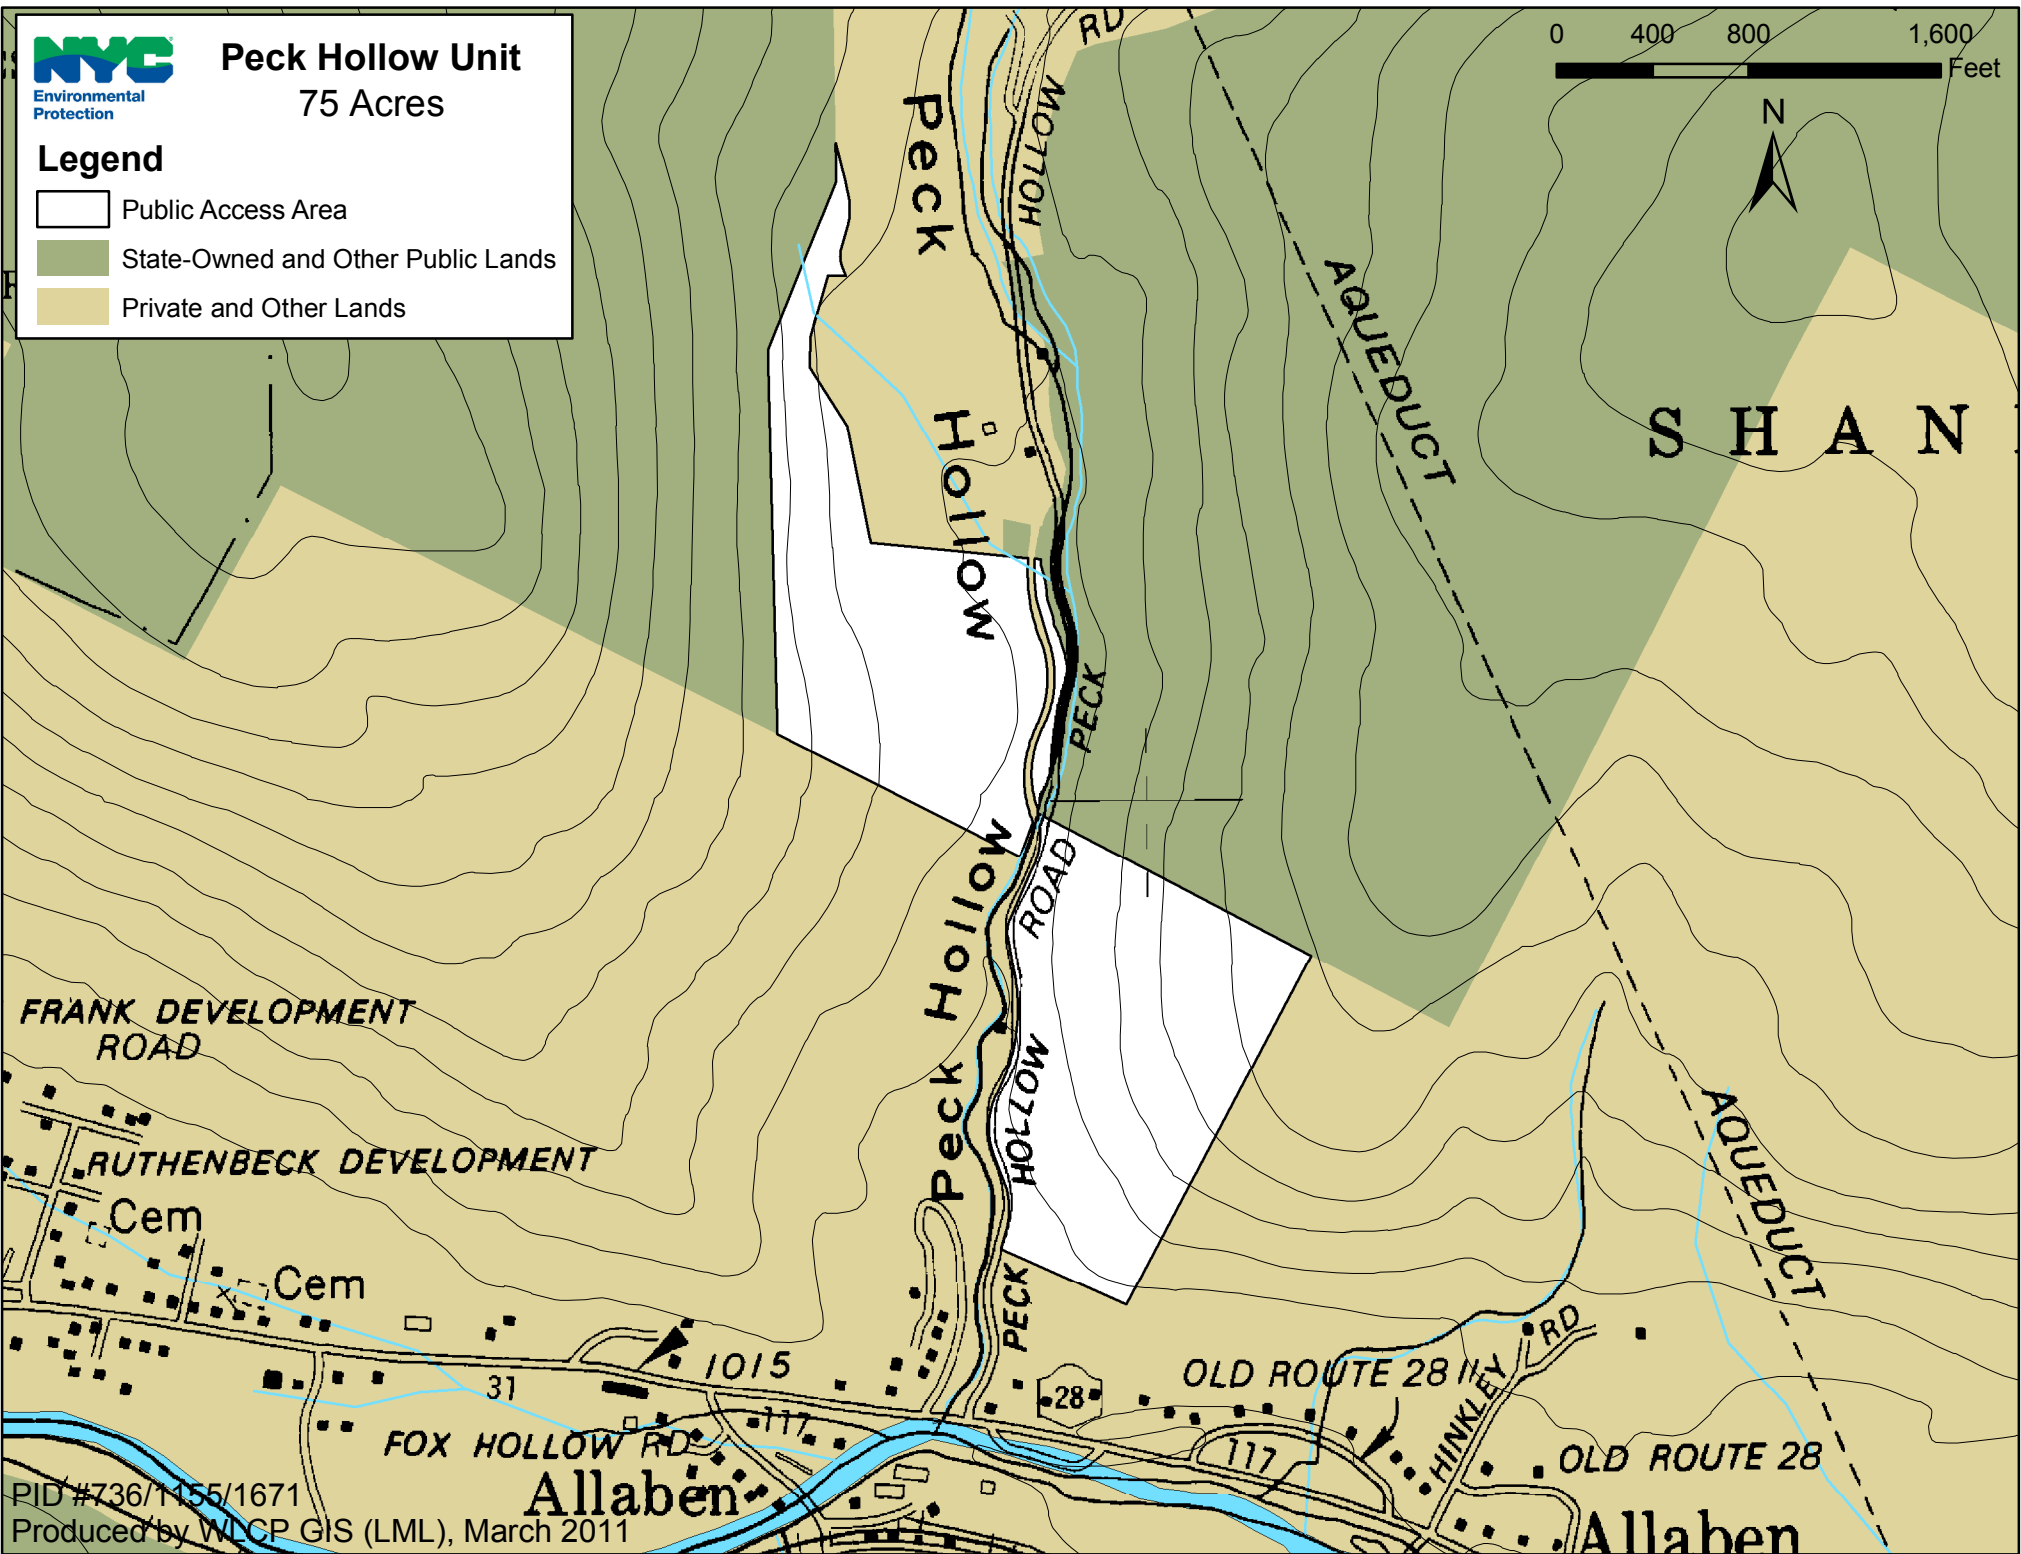

Peck Hollow Unit

75 Acres

Legend

-  Public Access Area
-  State-Owned and Other Public Lands
-  Private and Other Lands

PID #736/1155/1671

Produced by WDCP GIS (LML), March 2011

Allaben

Allaben