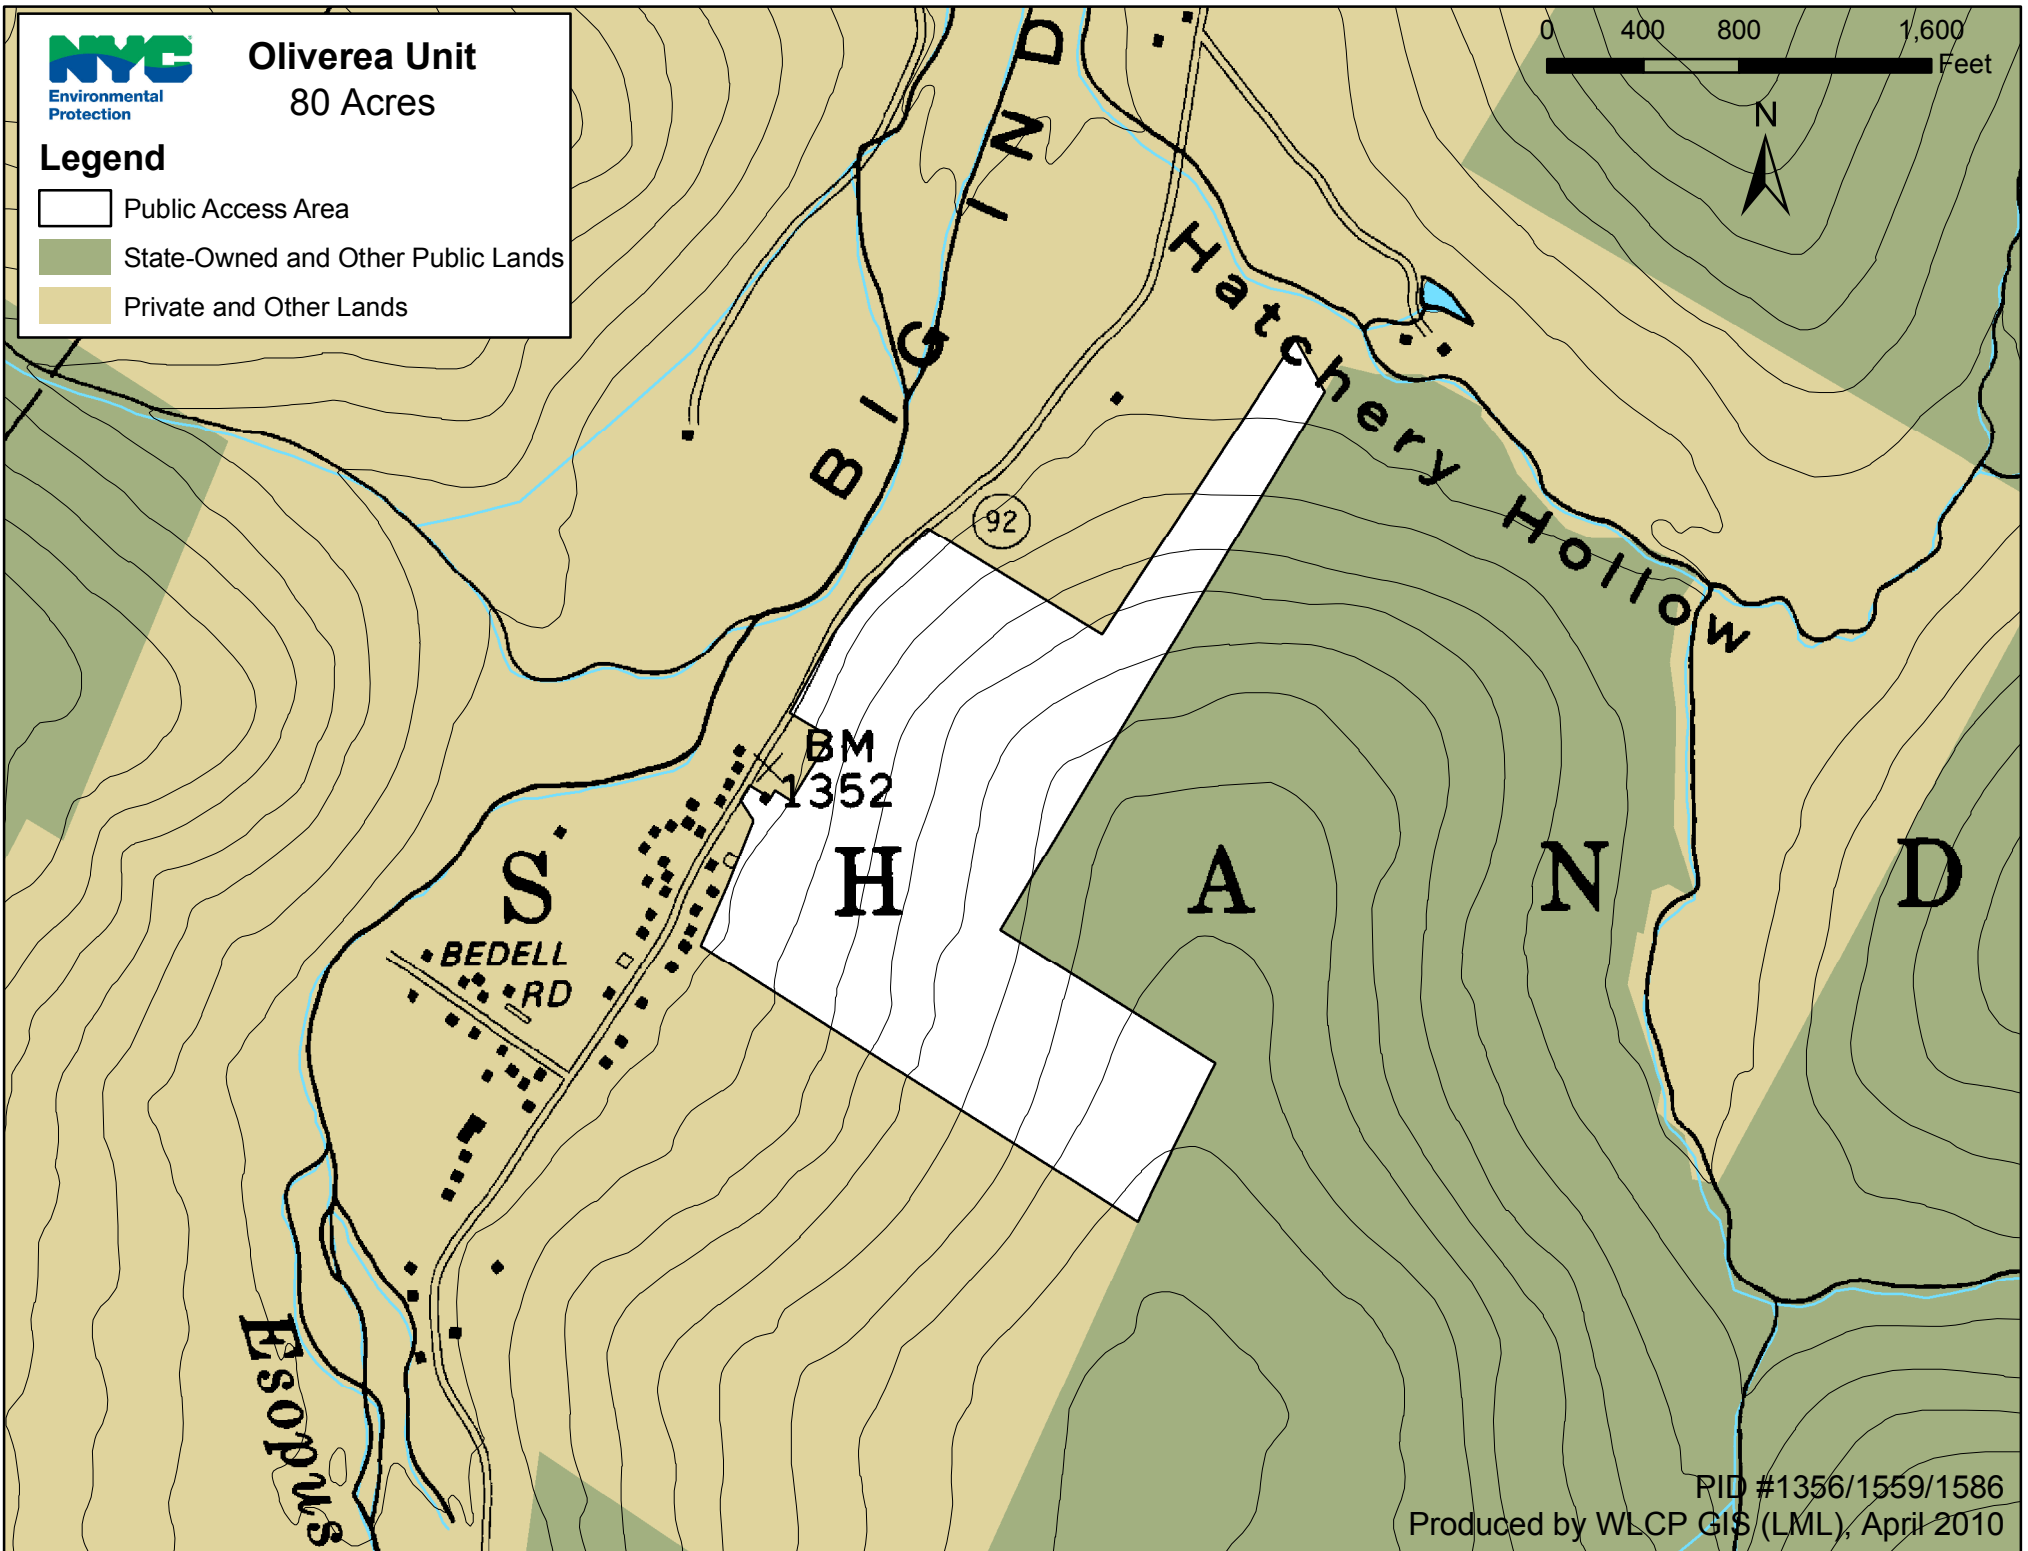

# Olivera Unit

80 Acres

## Legend

-  Public Access Area
-  State-Owned and Other Public Lands
-  Private and Other Lands

PID #1356/1559/1586

Produced by WLCP GIS (LML), April 2010