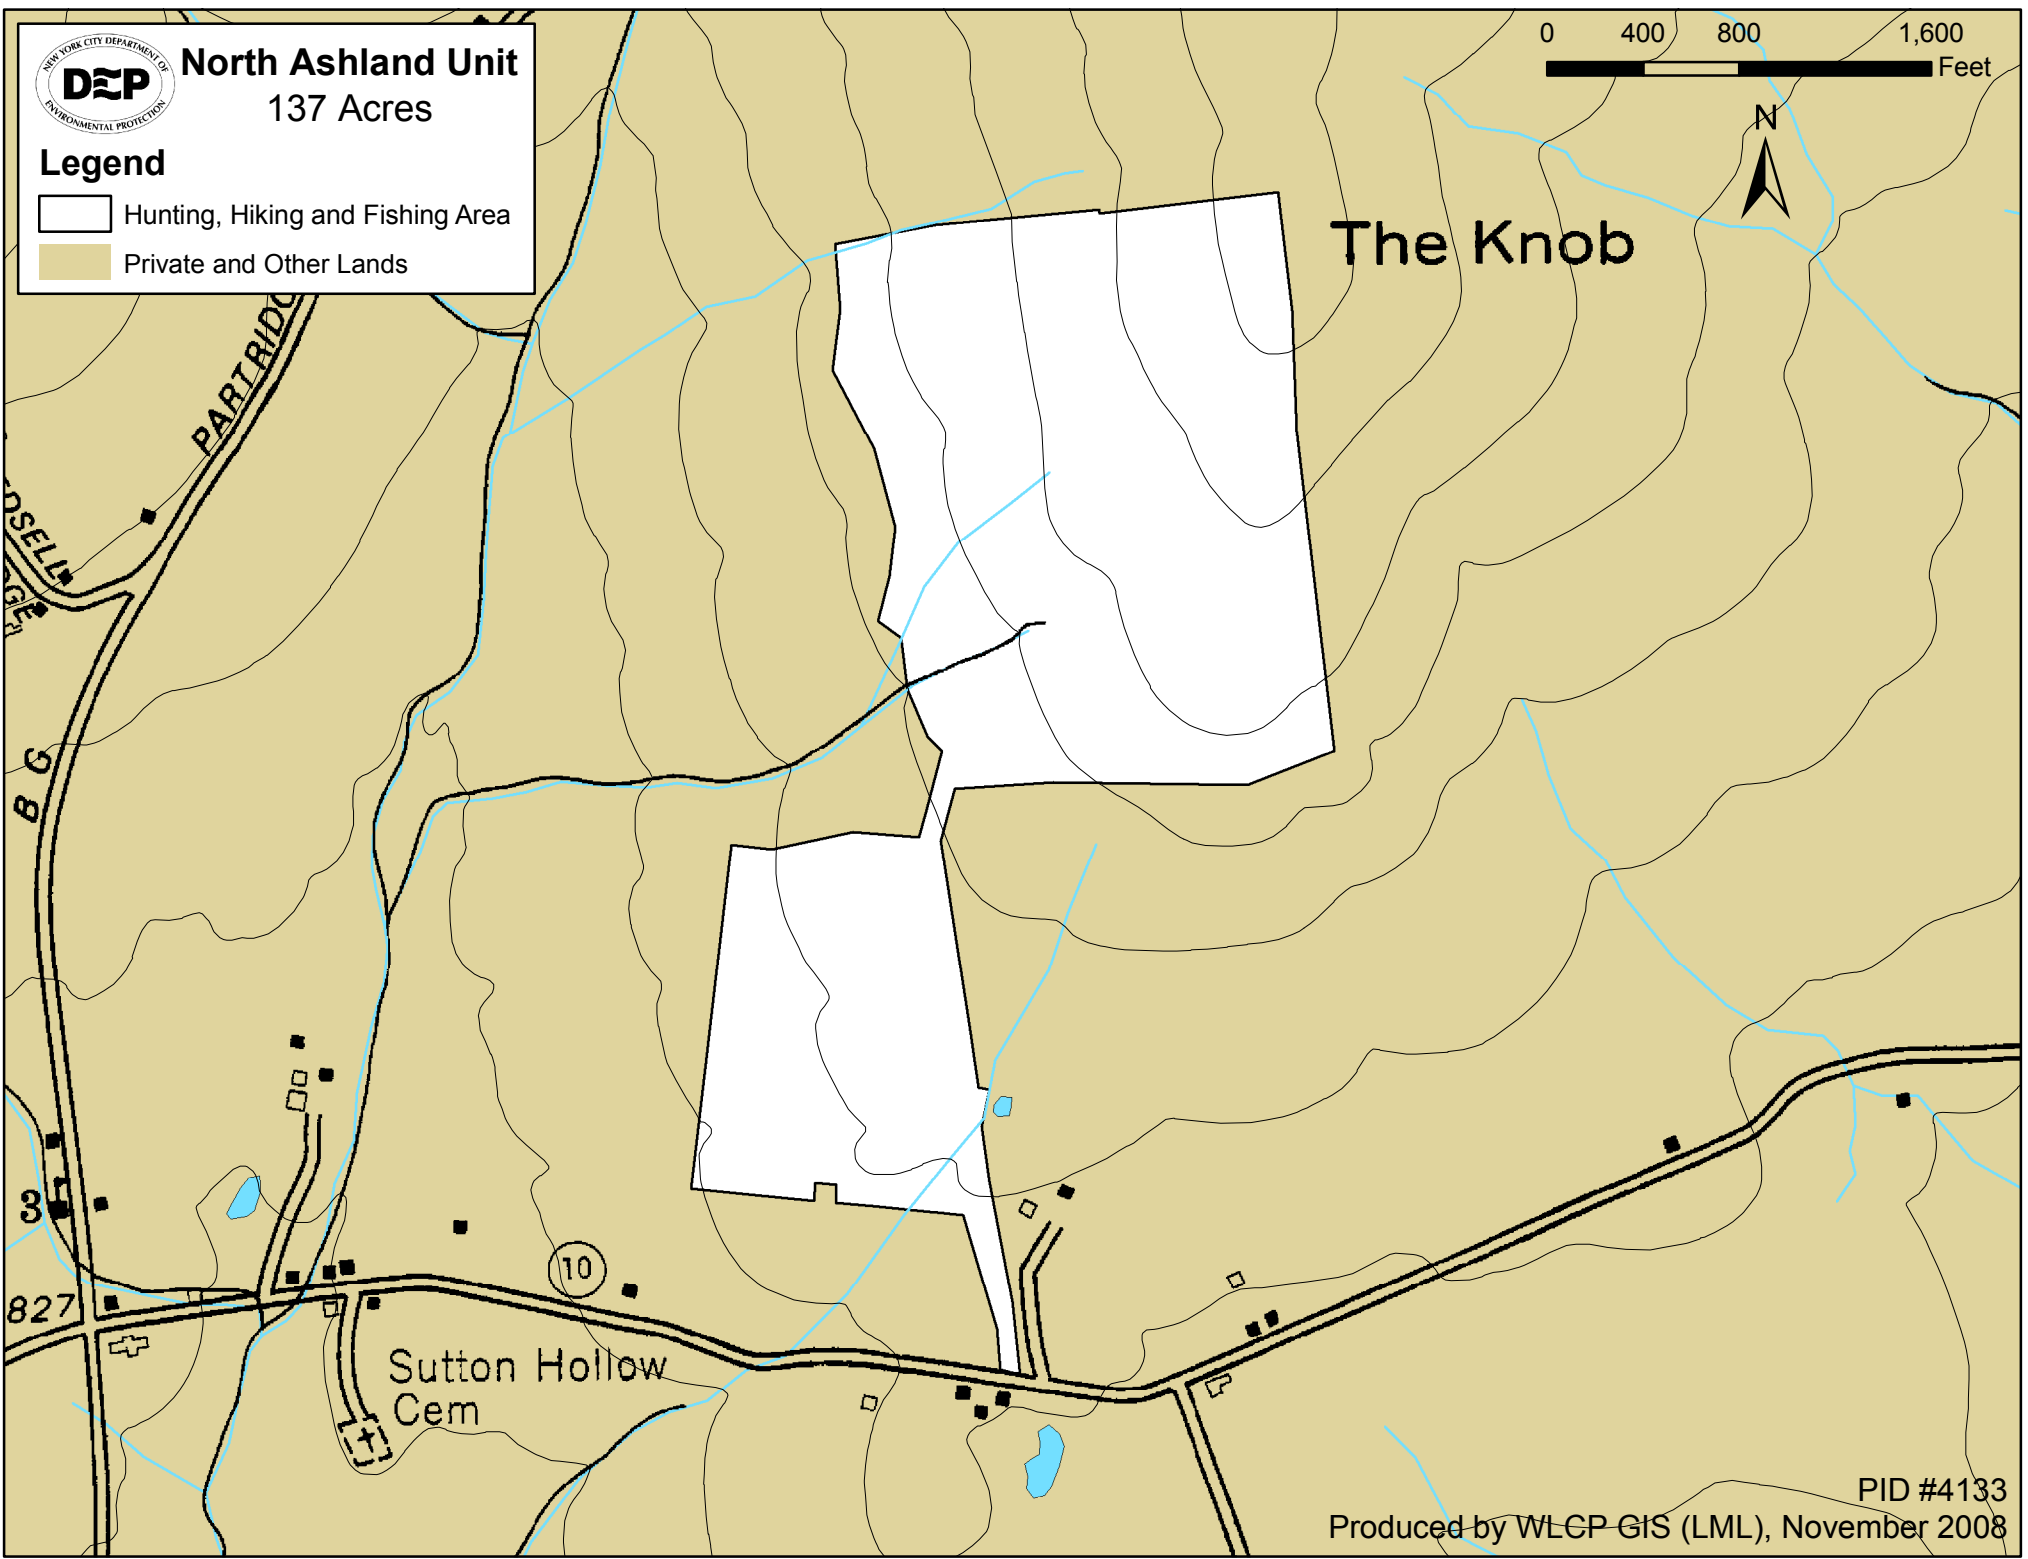

North Ashland Unit

137 Acres

Legend

-  Hunting, Hiking and Fishing Area
-  Private and Other Lands

The Knob

PID #4133

Produced by WLCP GIS (LML), November 2008