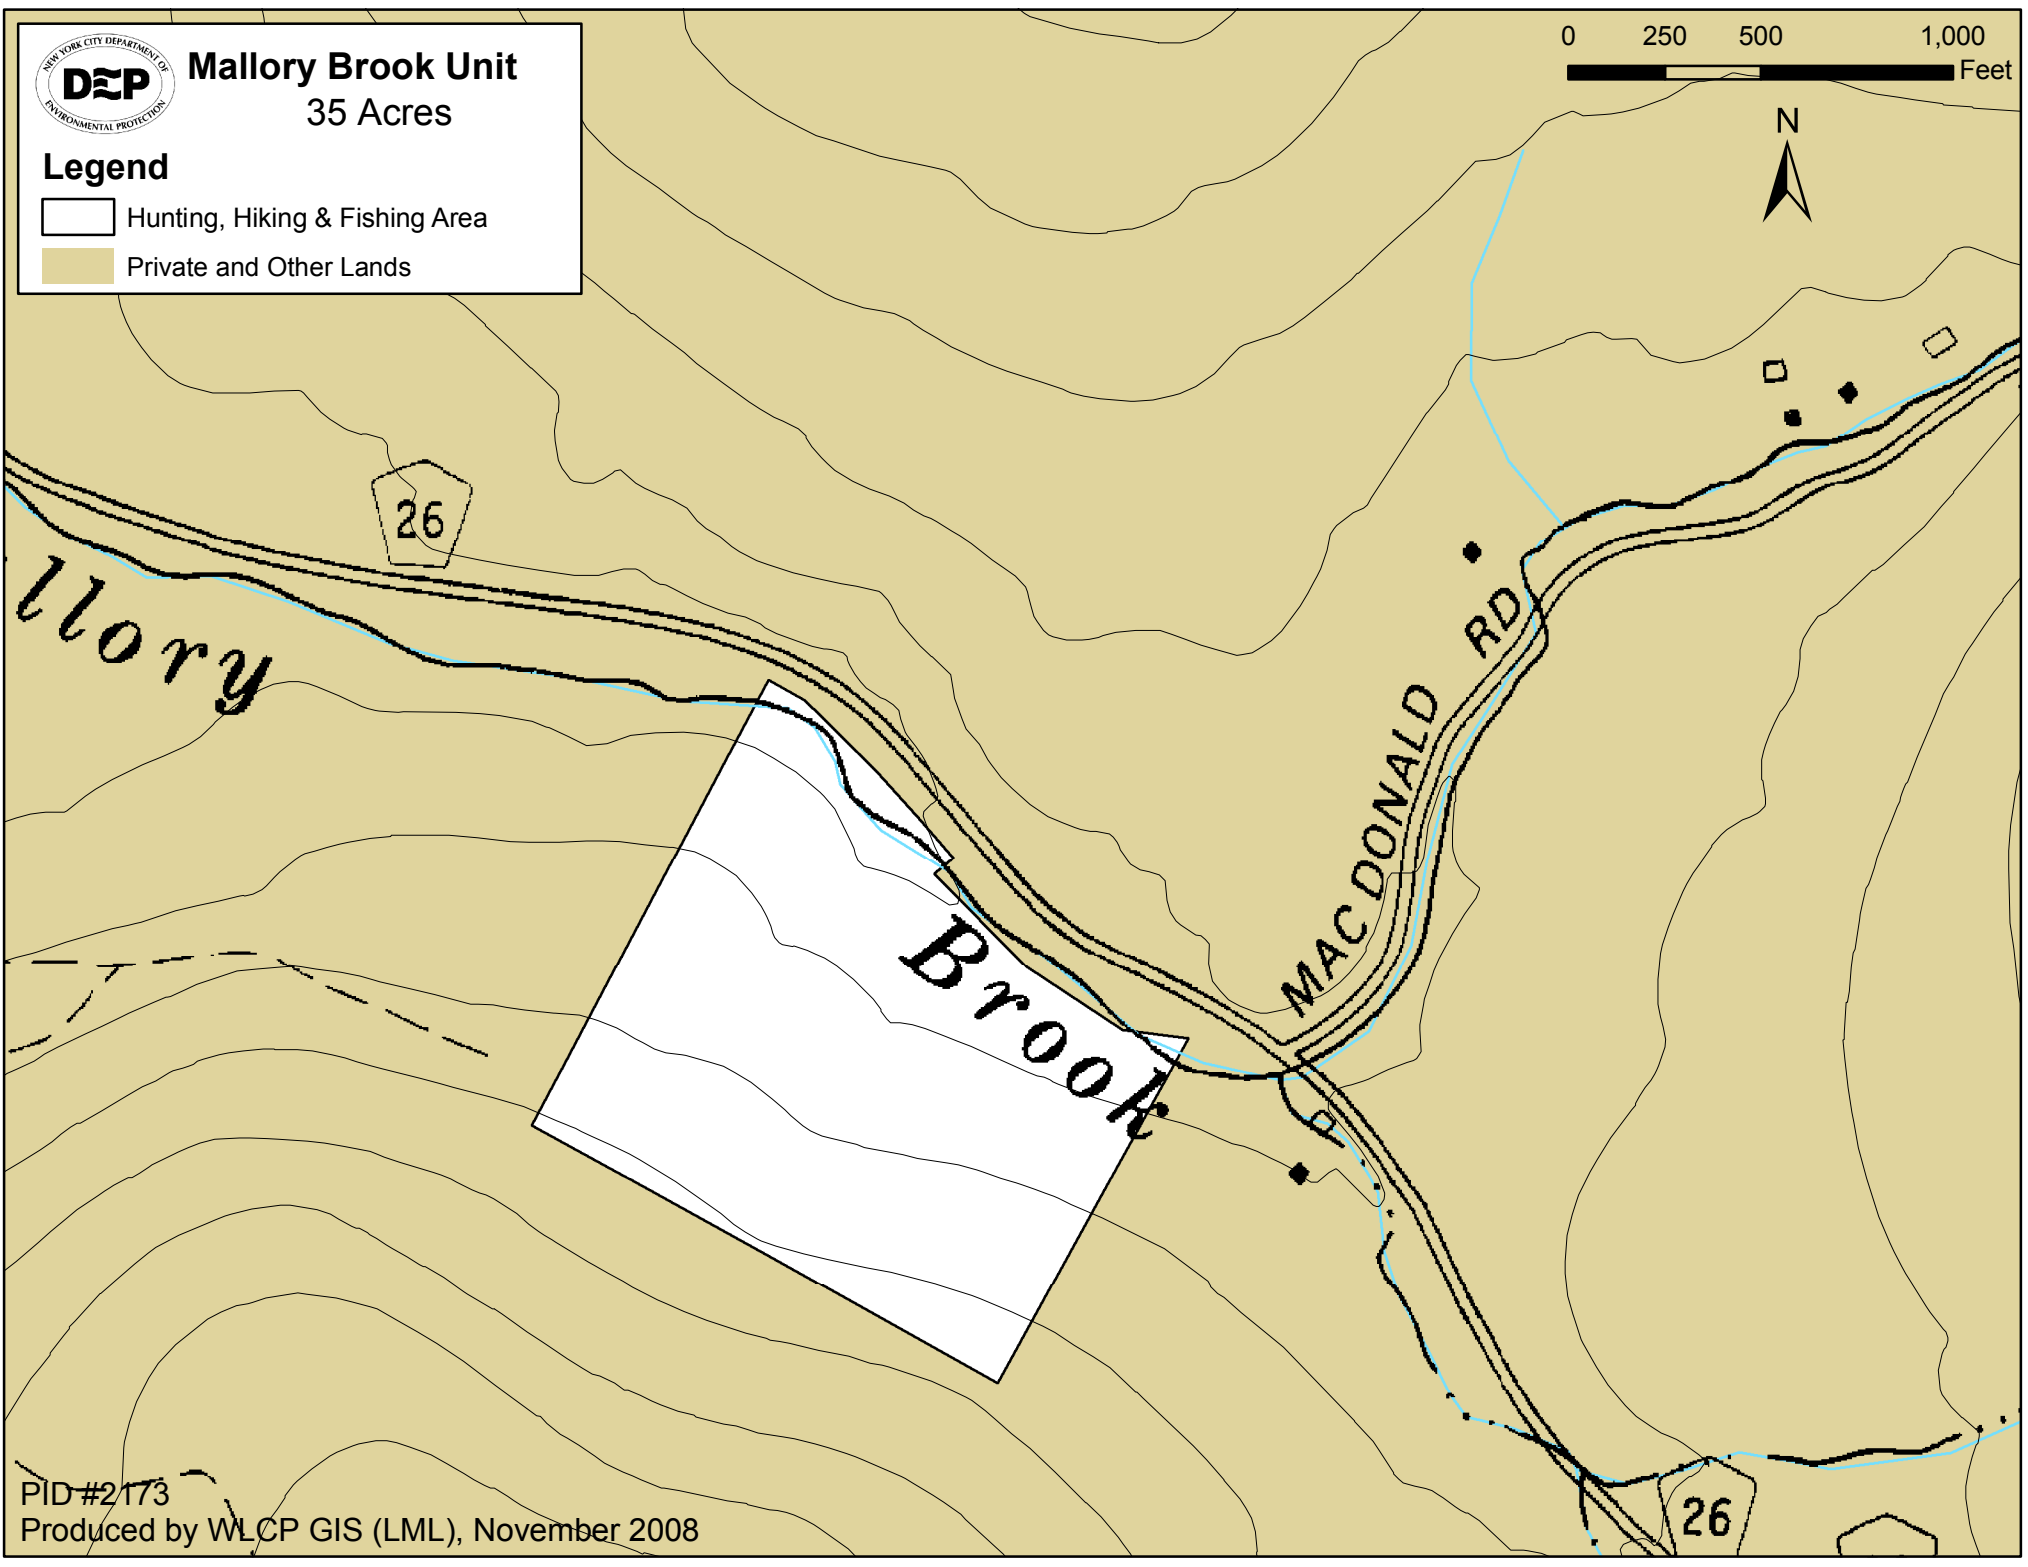

Mallory Brook Unit

35 Acres

Legend

-  Hunting, Hiking & Fishing Area
-  Private and Other Lands

26

Mallory

Brook

MACDONALD RD