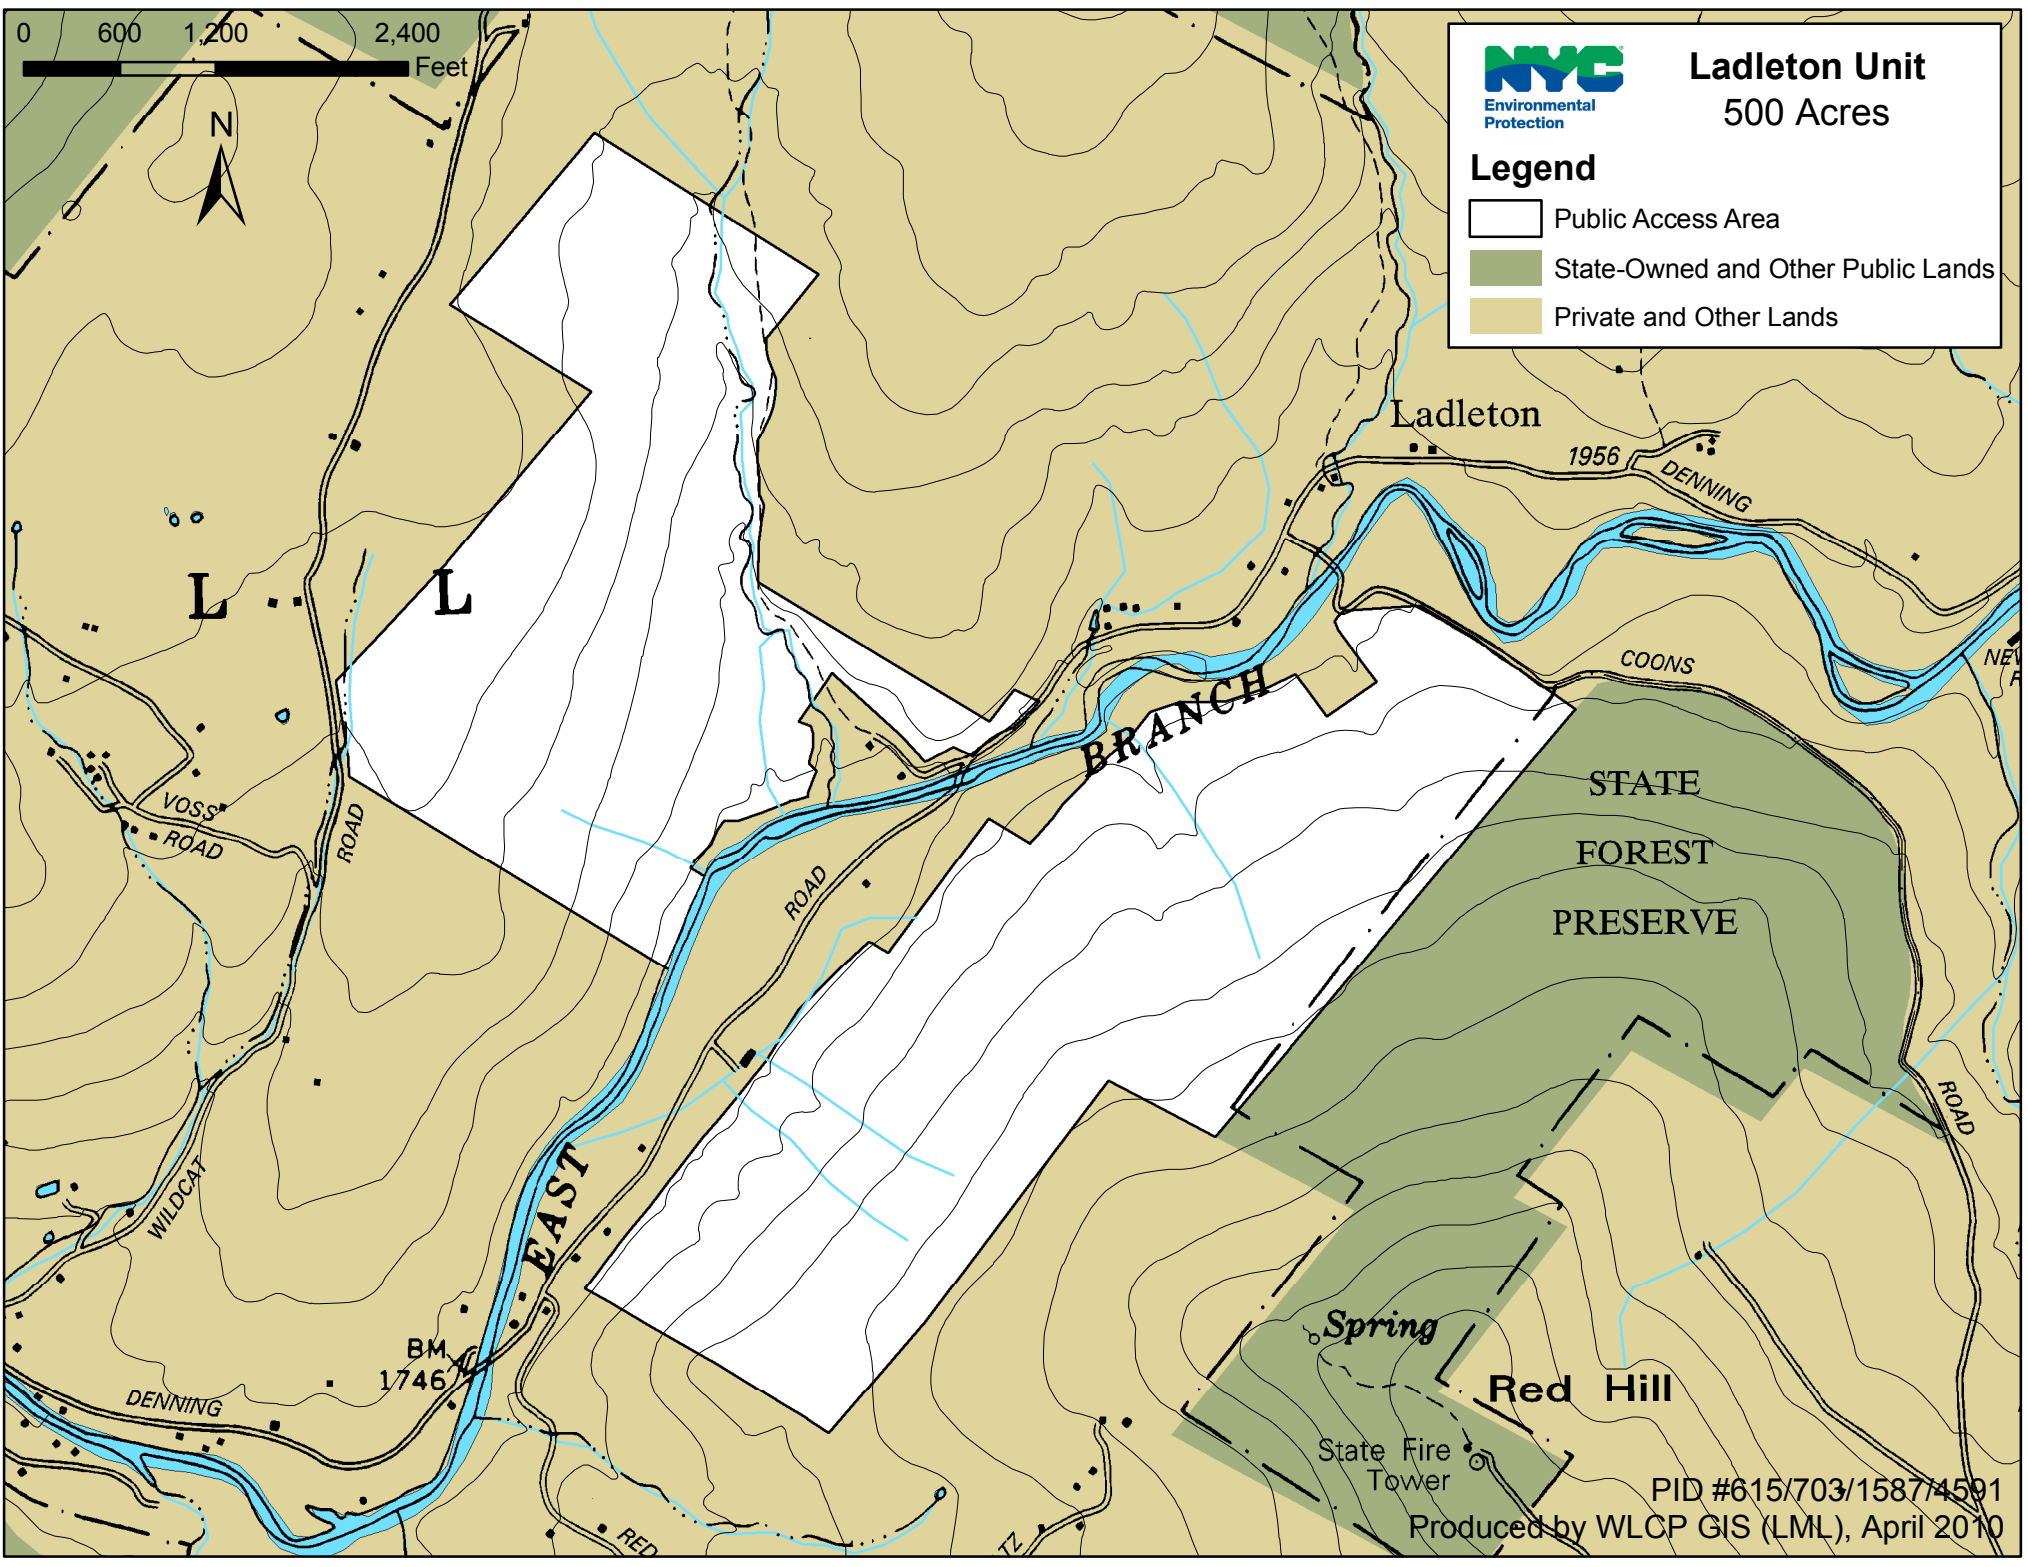

0 600 1,200 2,400 Feet

Ladleton Unit

500 Acres

Legend

-  Public Access Area
-  State-Owned and Other Public Lands
-  Private and Other Lands

Ladleton

1956 DENNING

COONS

BRANCH

STATE
FOREST
PRESERVE

L L

VOSS
ROAD

ROAD

ROAD

WILDCAT

EAST

BM
1746

DENNING

Spring

Red Hill

State Fire
Tower

PID #615/703/1587/4591

Produced by WLCP GIS (LML), April 2010