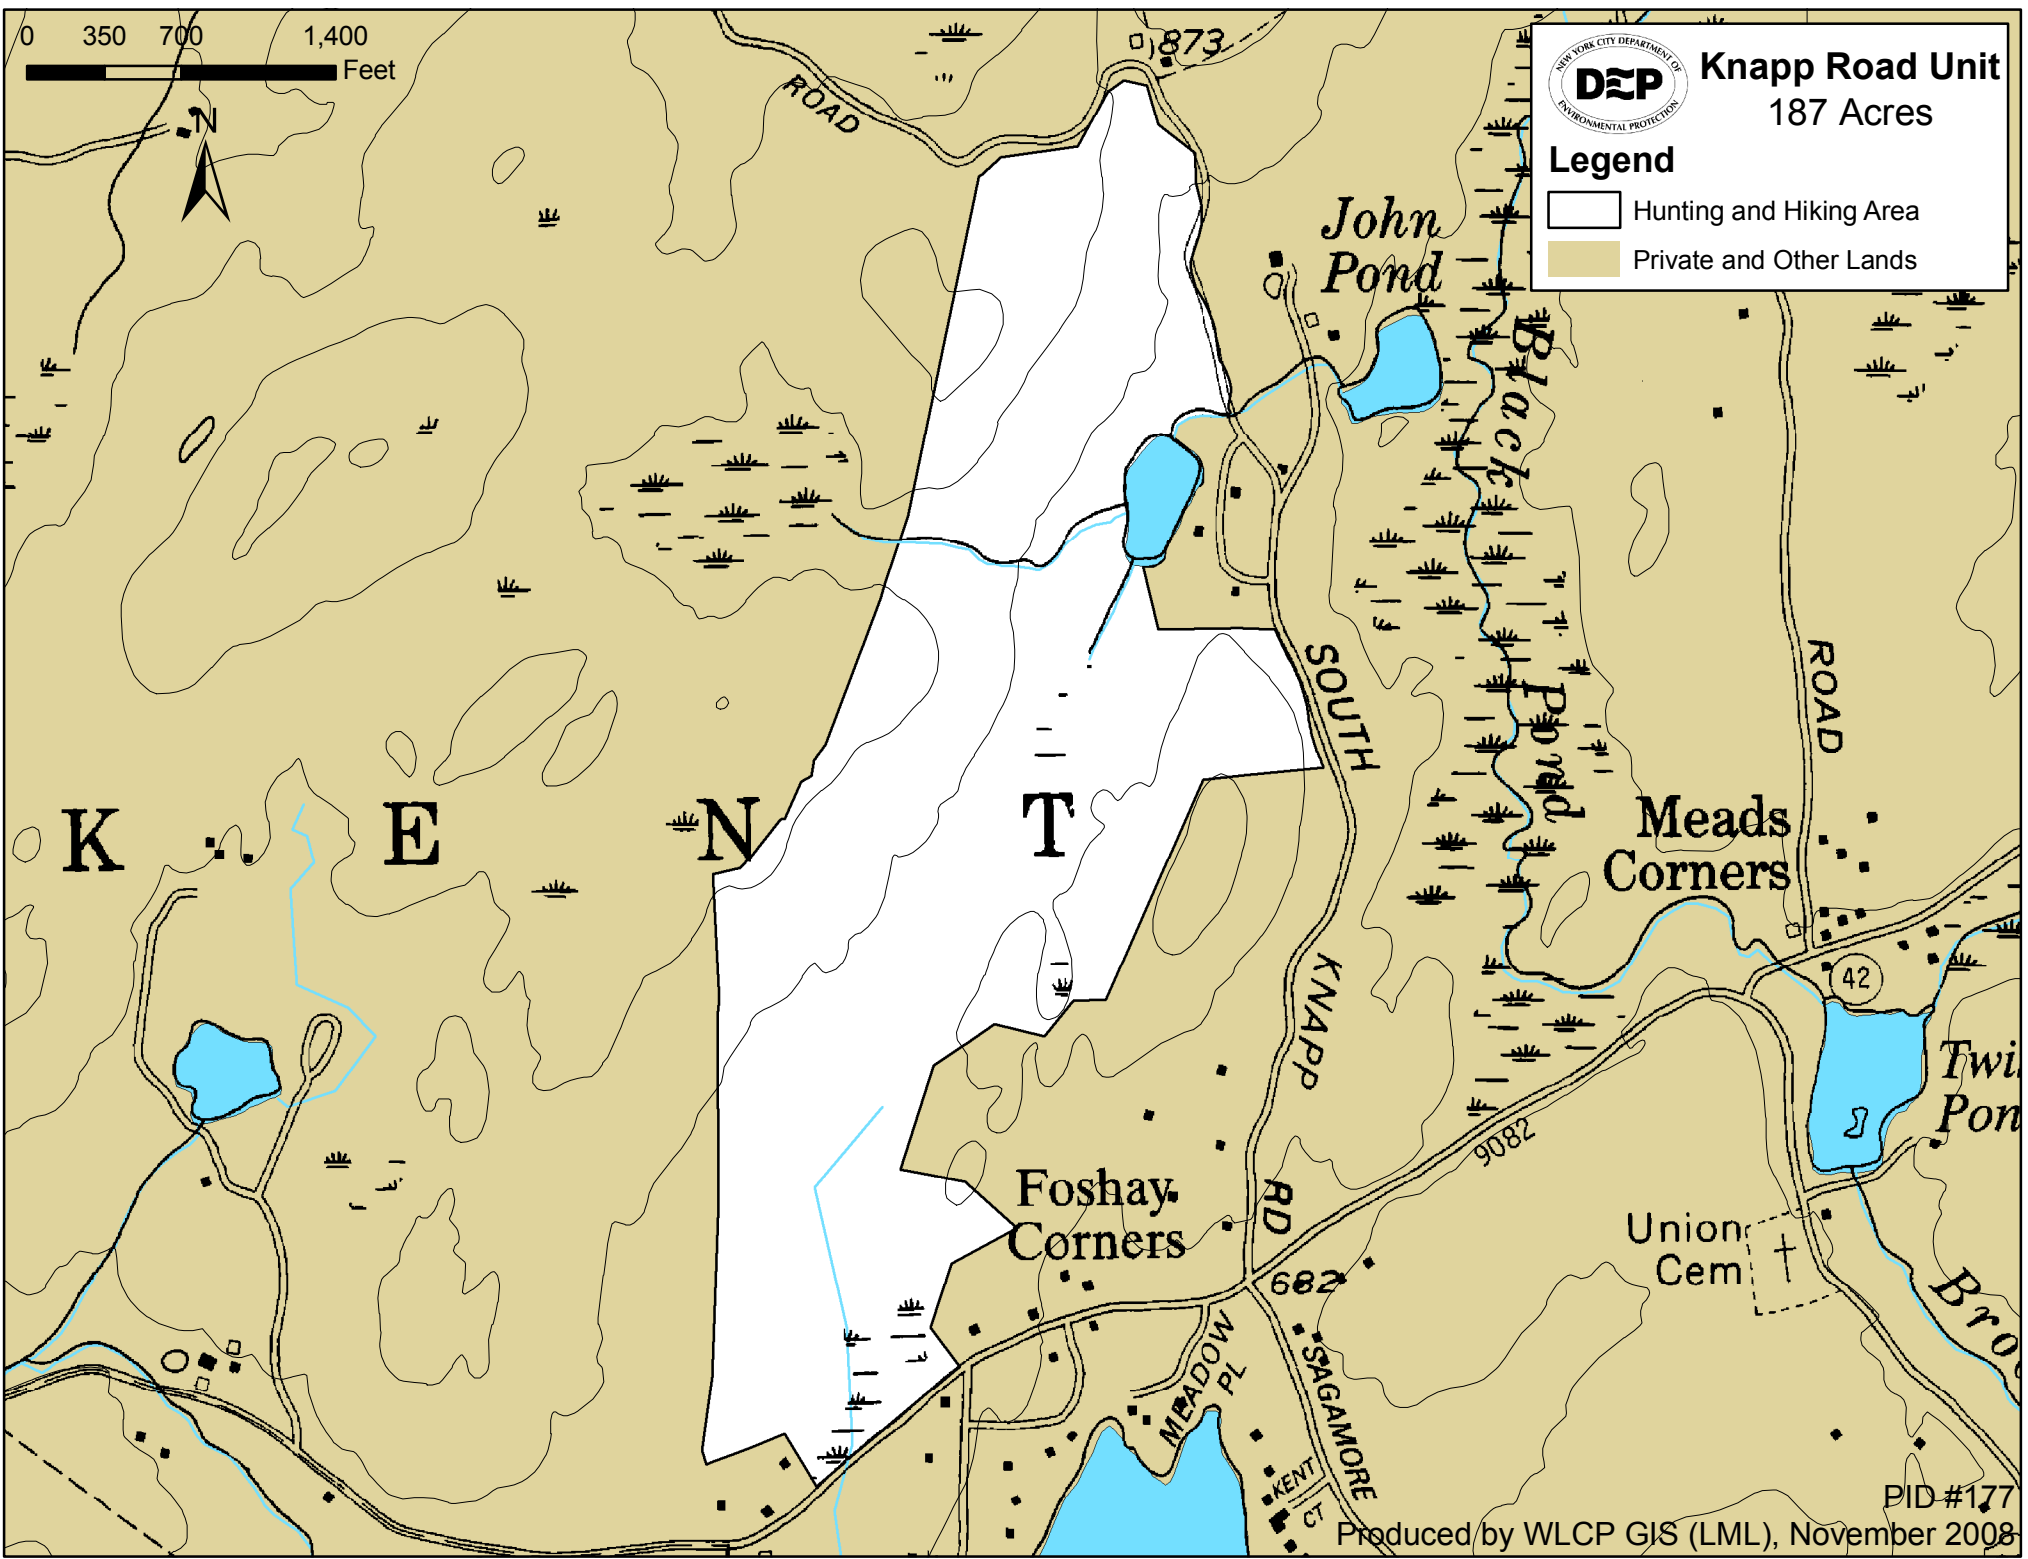

0 350 700 1,400 Feet

Knapp Road Unit 187 Acres

Legend

-  Hunting and Hiking Area
-  Private and Other Lands

PID #177

Produced by WLCP GIS (LML), November 2008