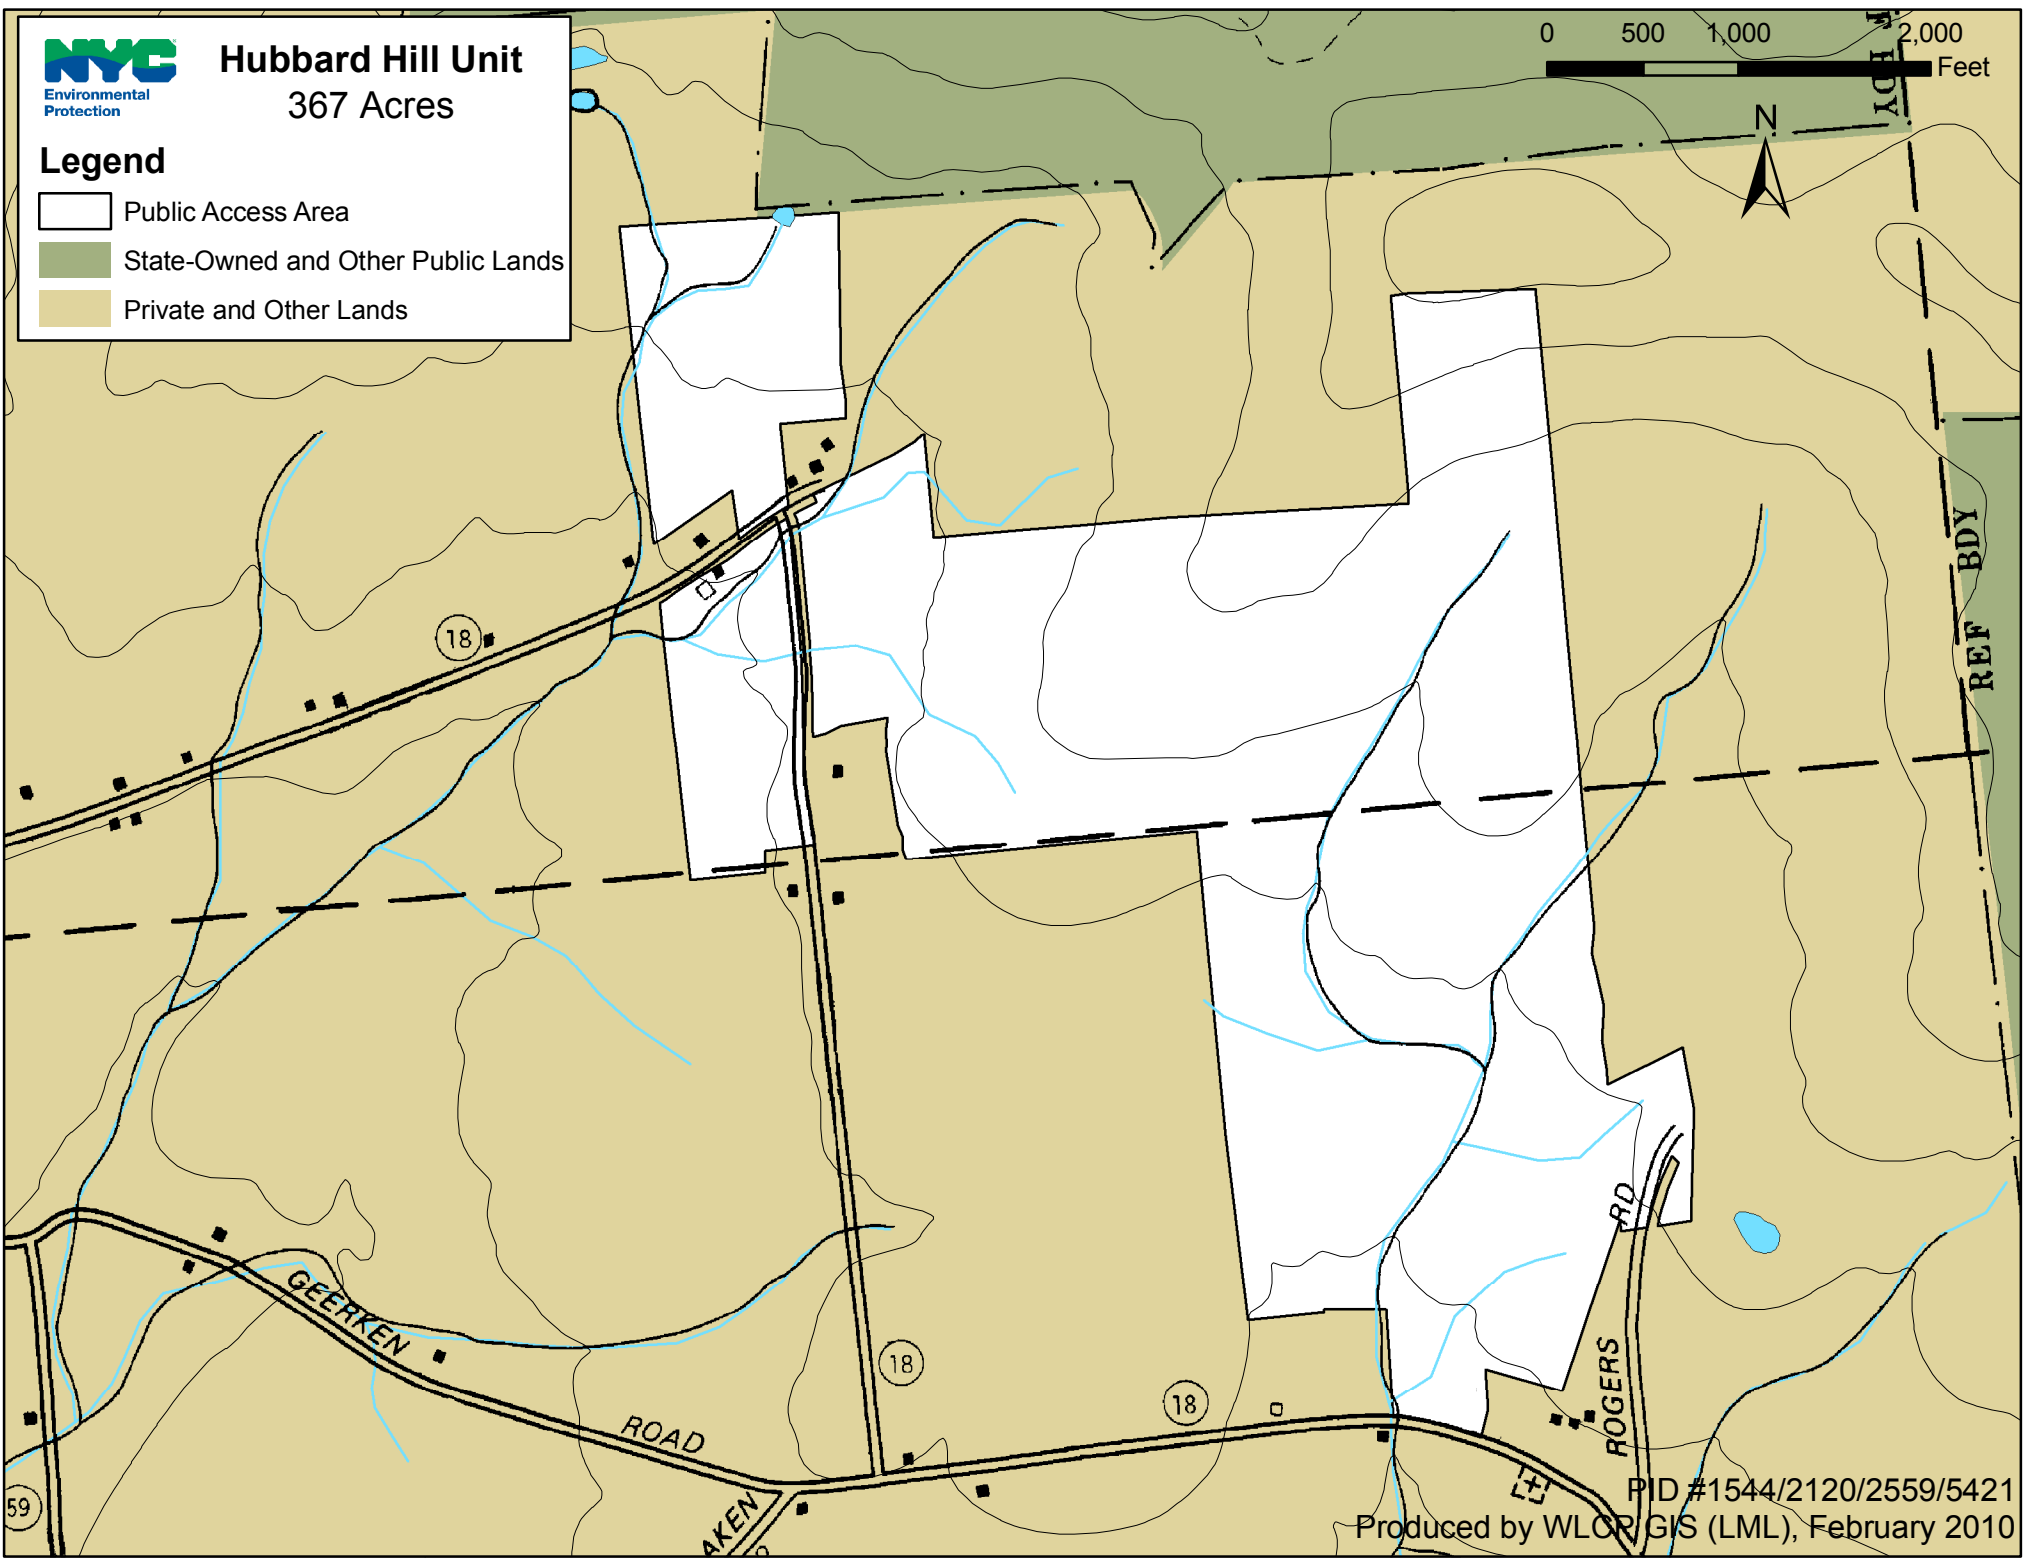

# Hubbard Hill Unit

367 Acres

## Legend

-  Public Access Area
-  State-Owned and Other Public Lands
-  Private and Other Lands

PID #1544/2120/2559/5421

Produced by WLCR GIS (LML), February 2010