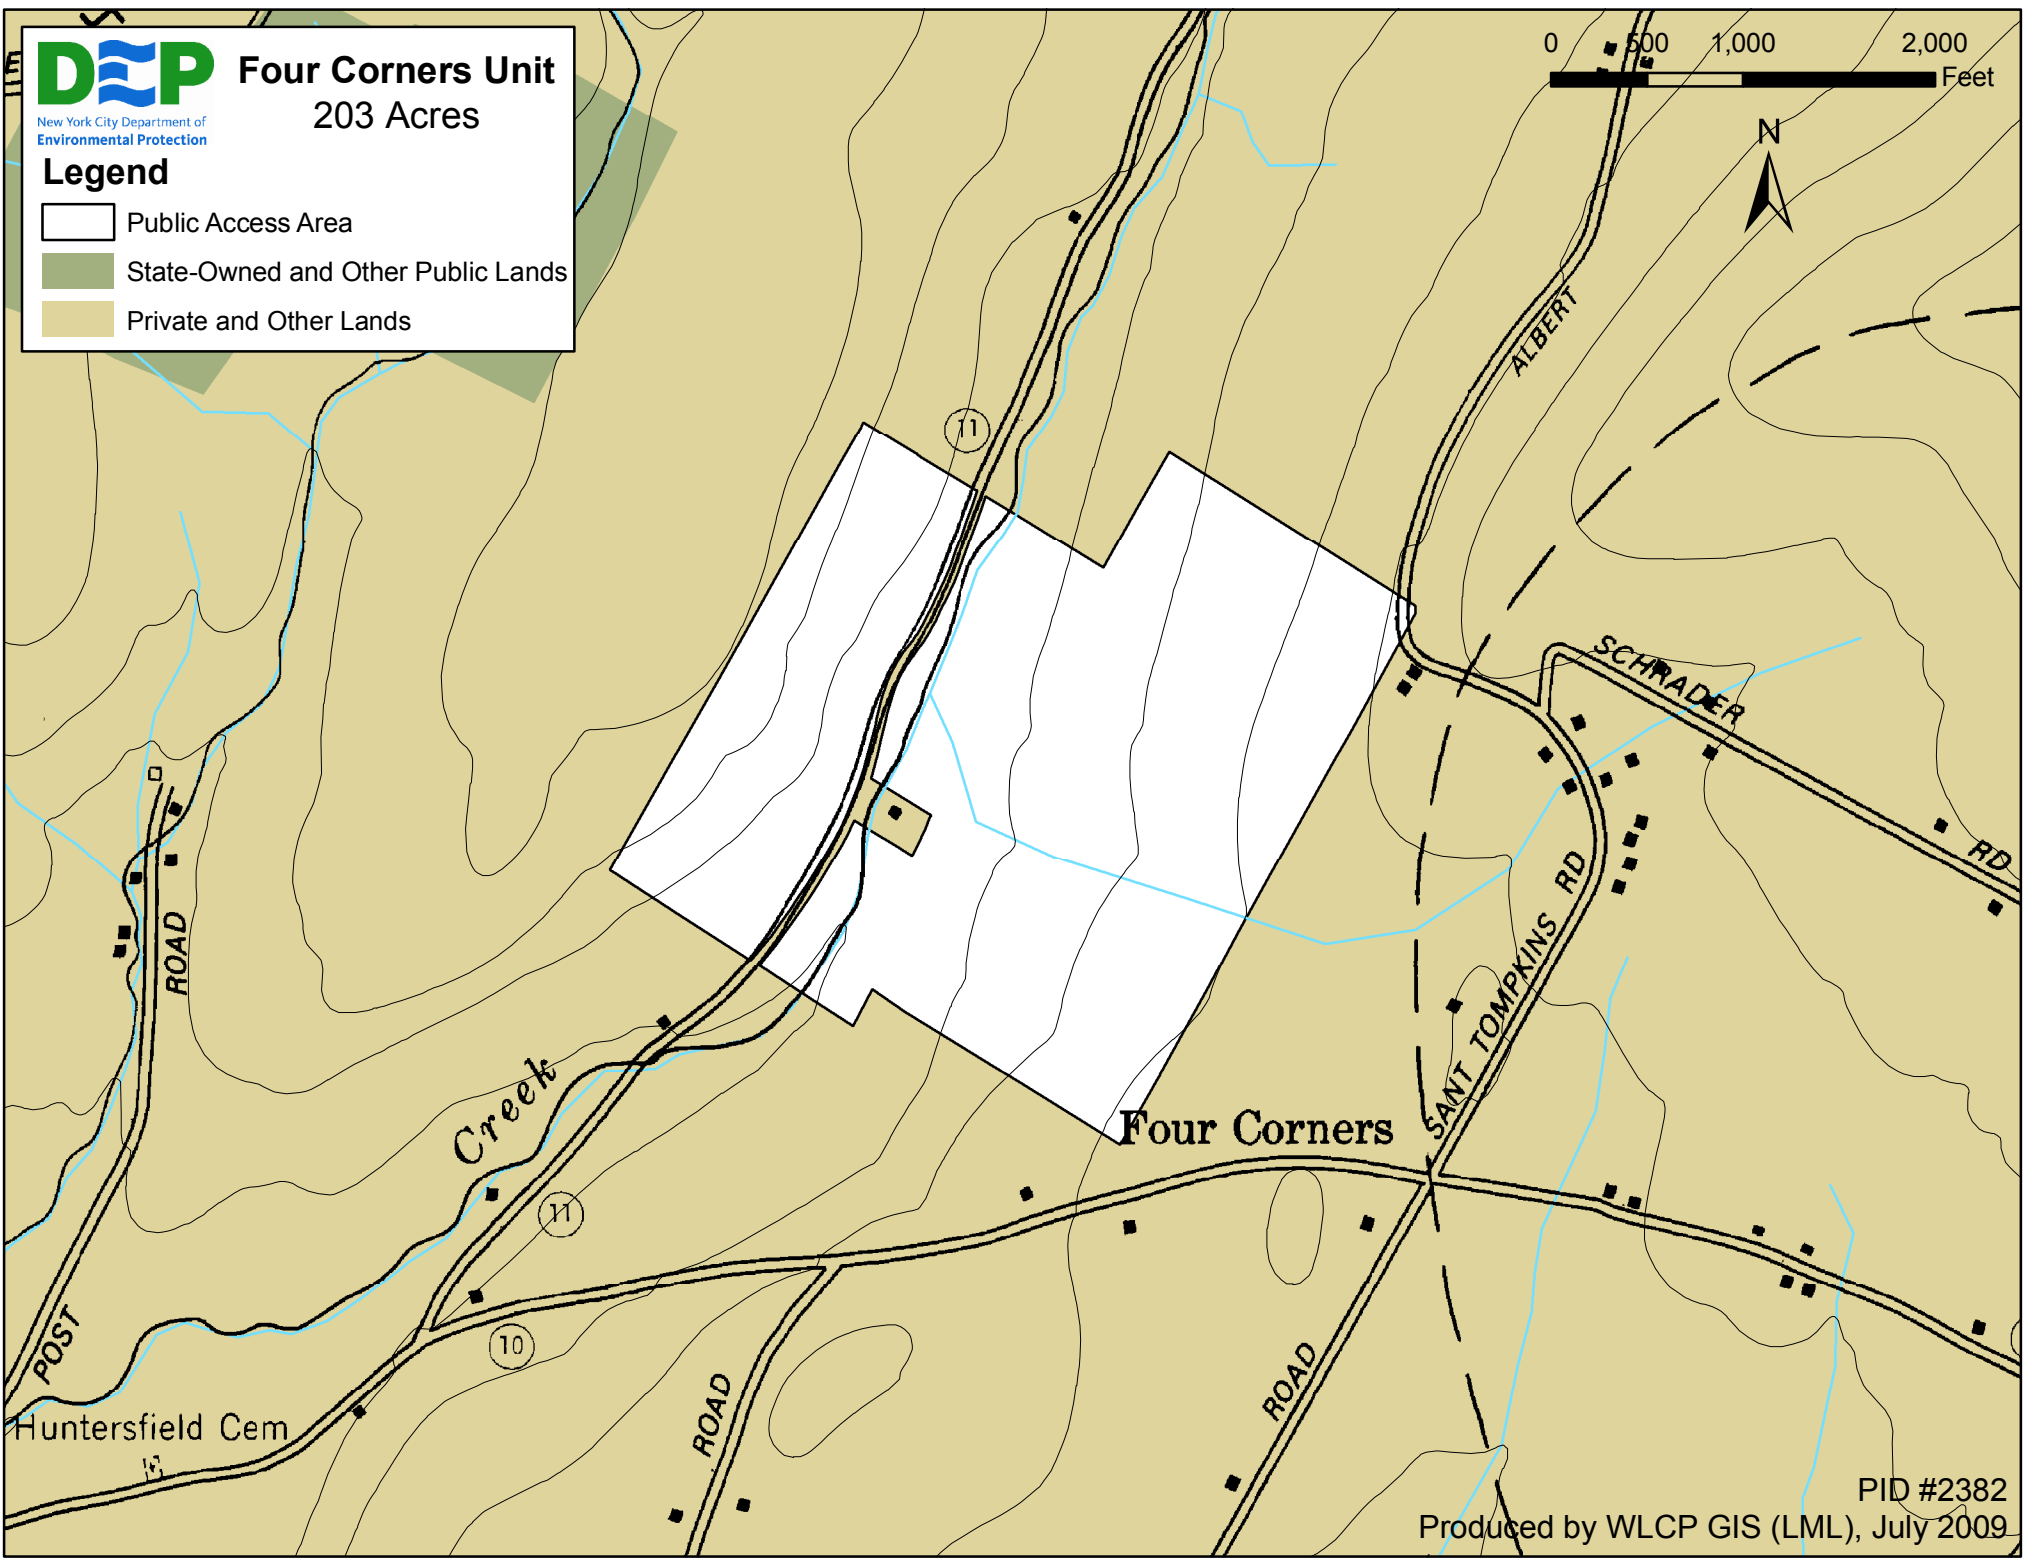

Four Corners Unit

203 Acres

Legend

-  Public Access Area
-  State-Owned and Other Public Lands
-  Private and Other Lands

Huntersfield Cem