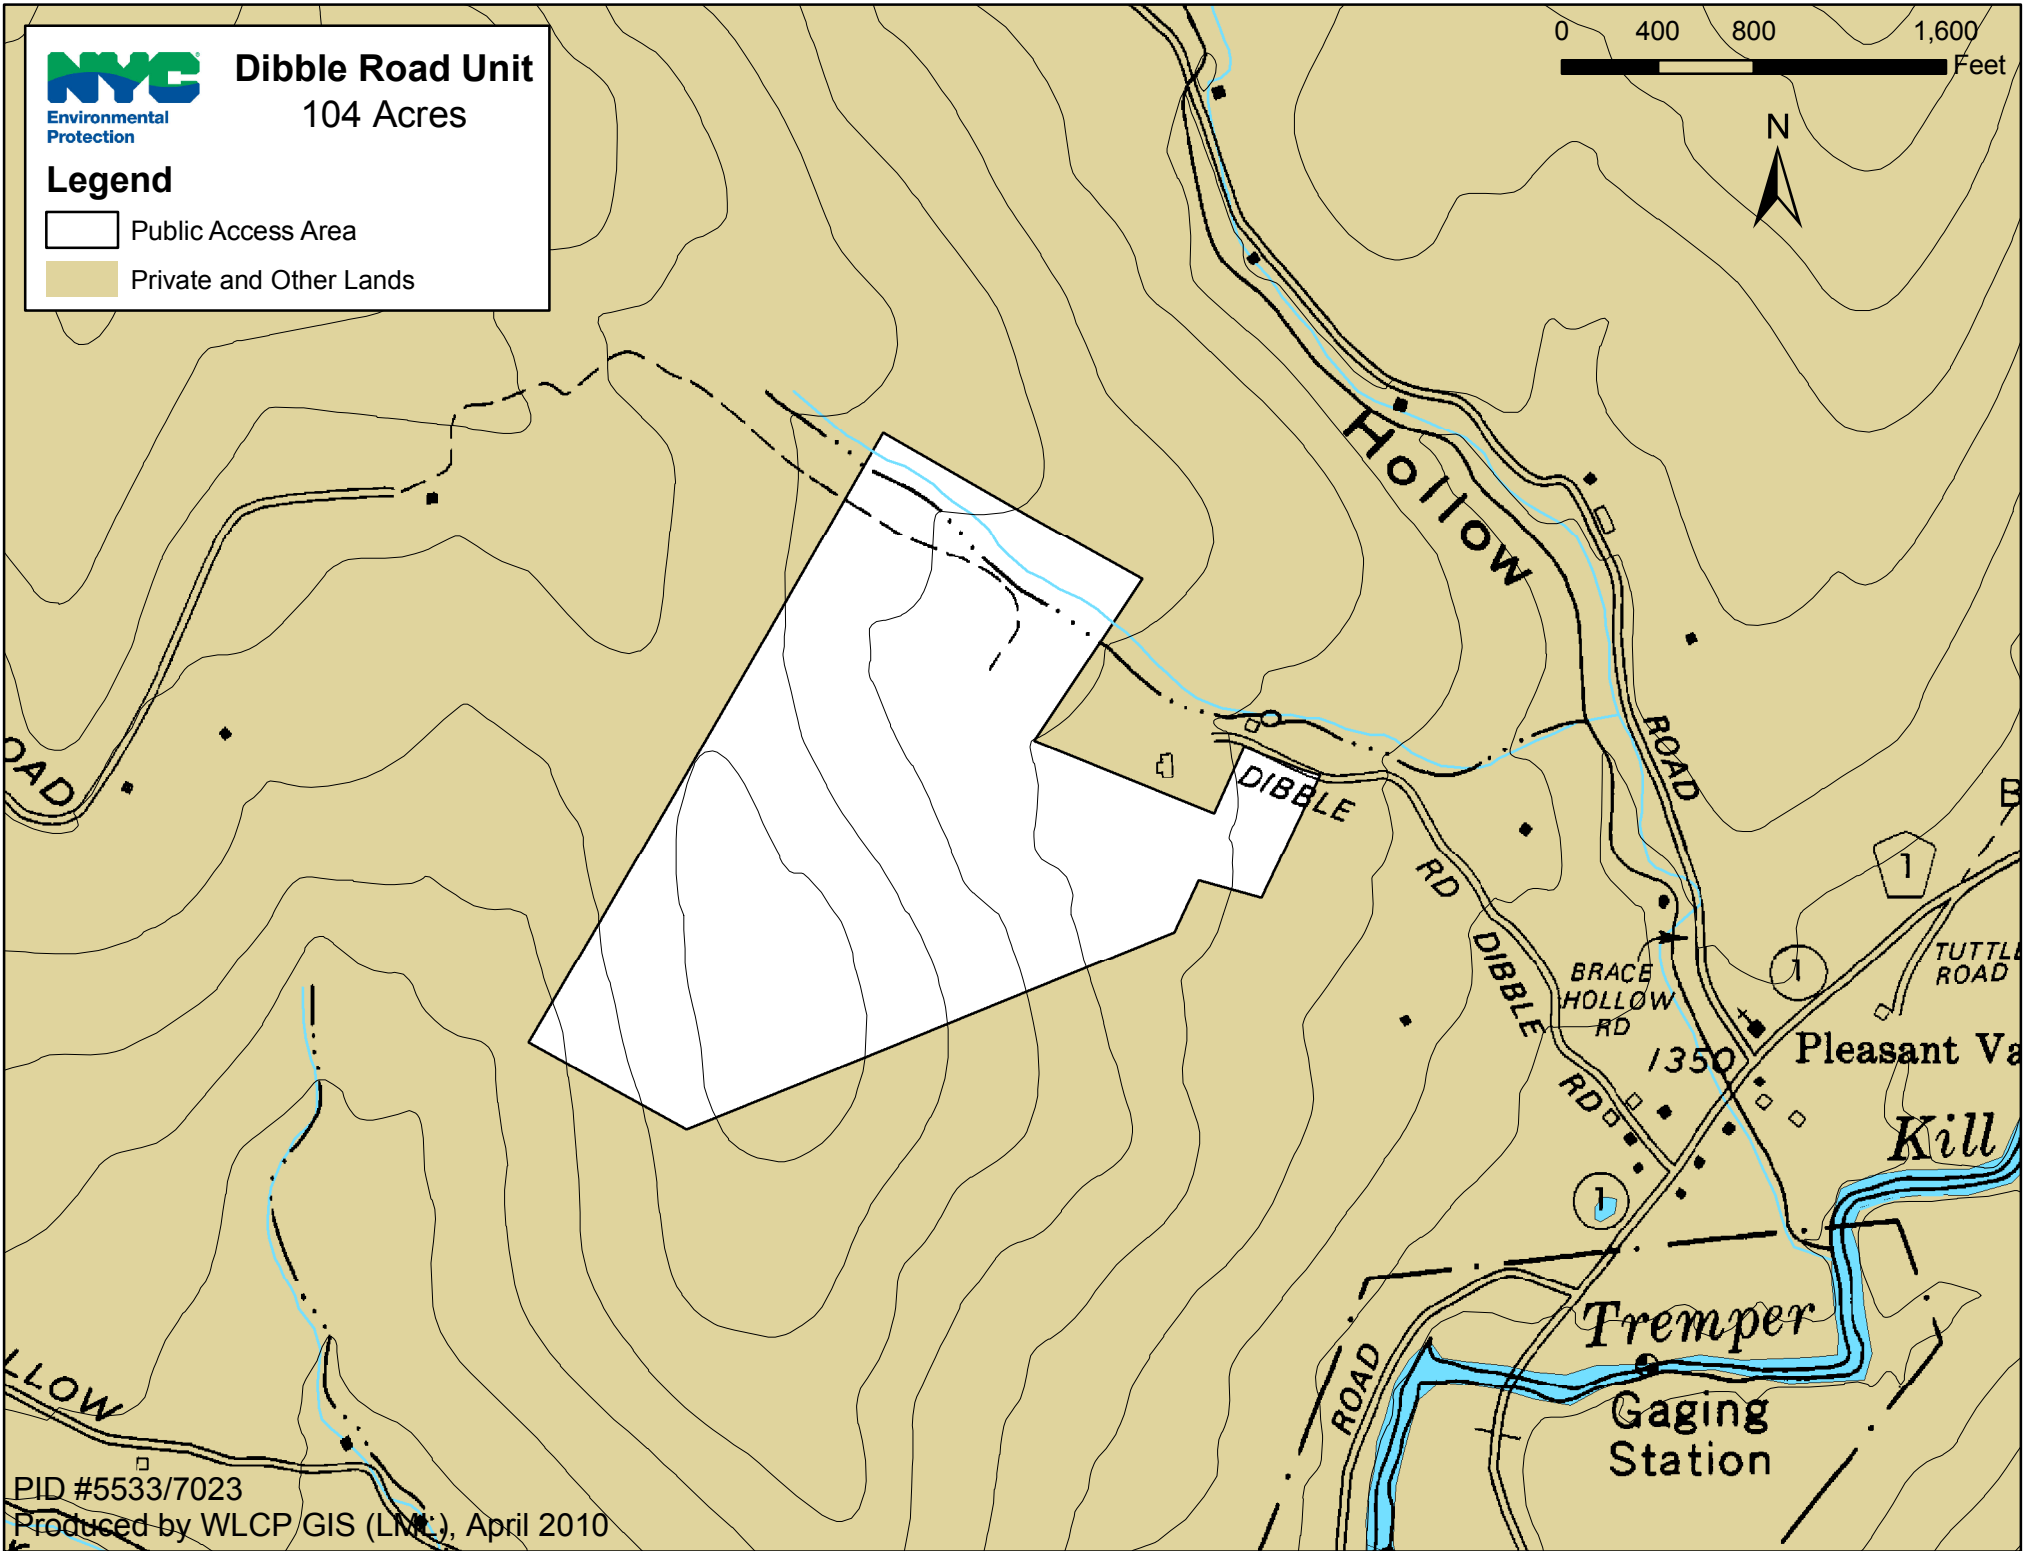

Dibble Road Unit

104 Acres

Legend

-  Public Access Area
-  Private and Other Lands

PID #5533/7023

Produced by WLCP GIS (LMT), April 2010