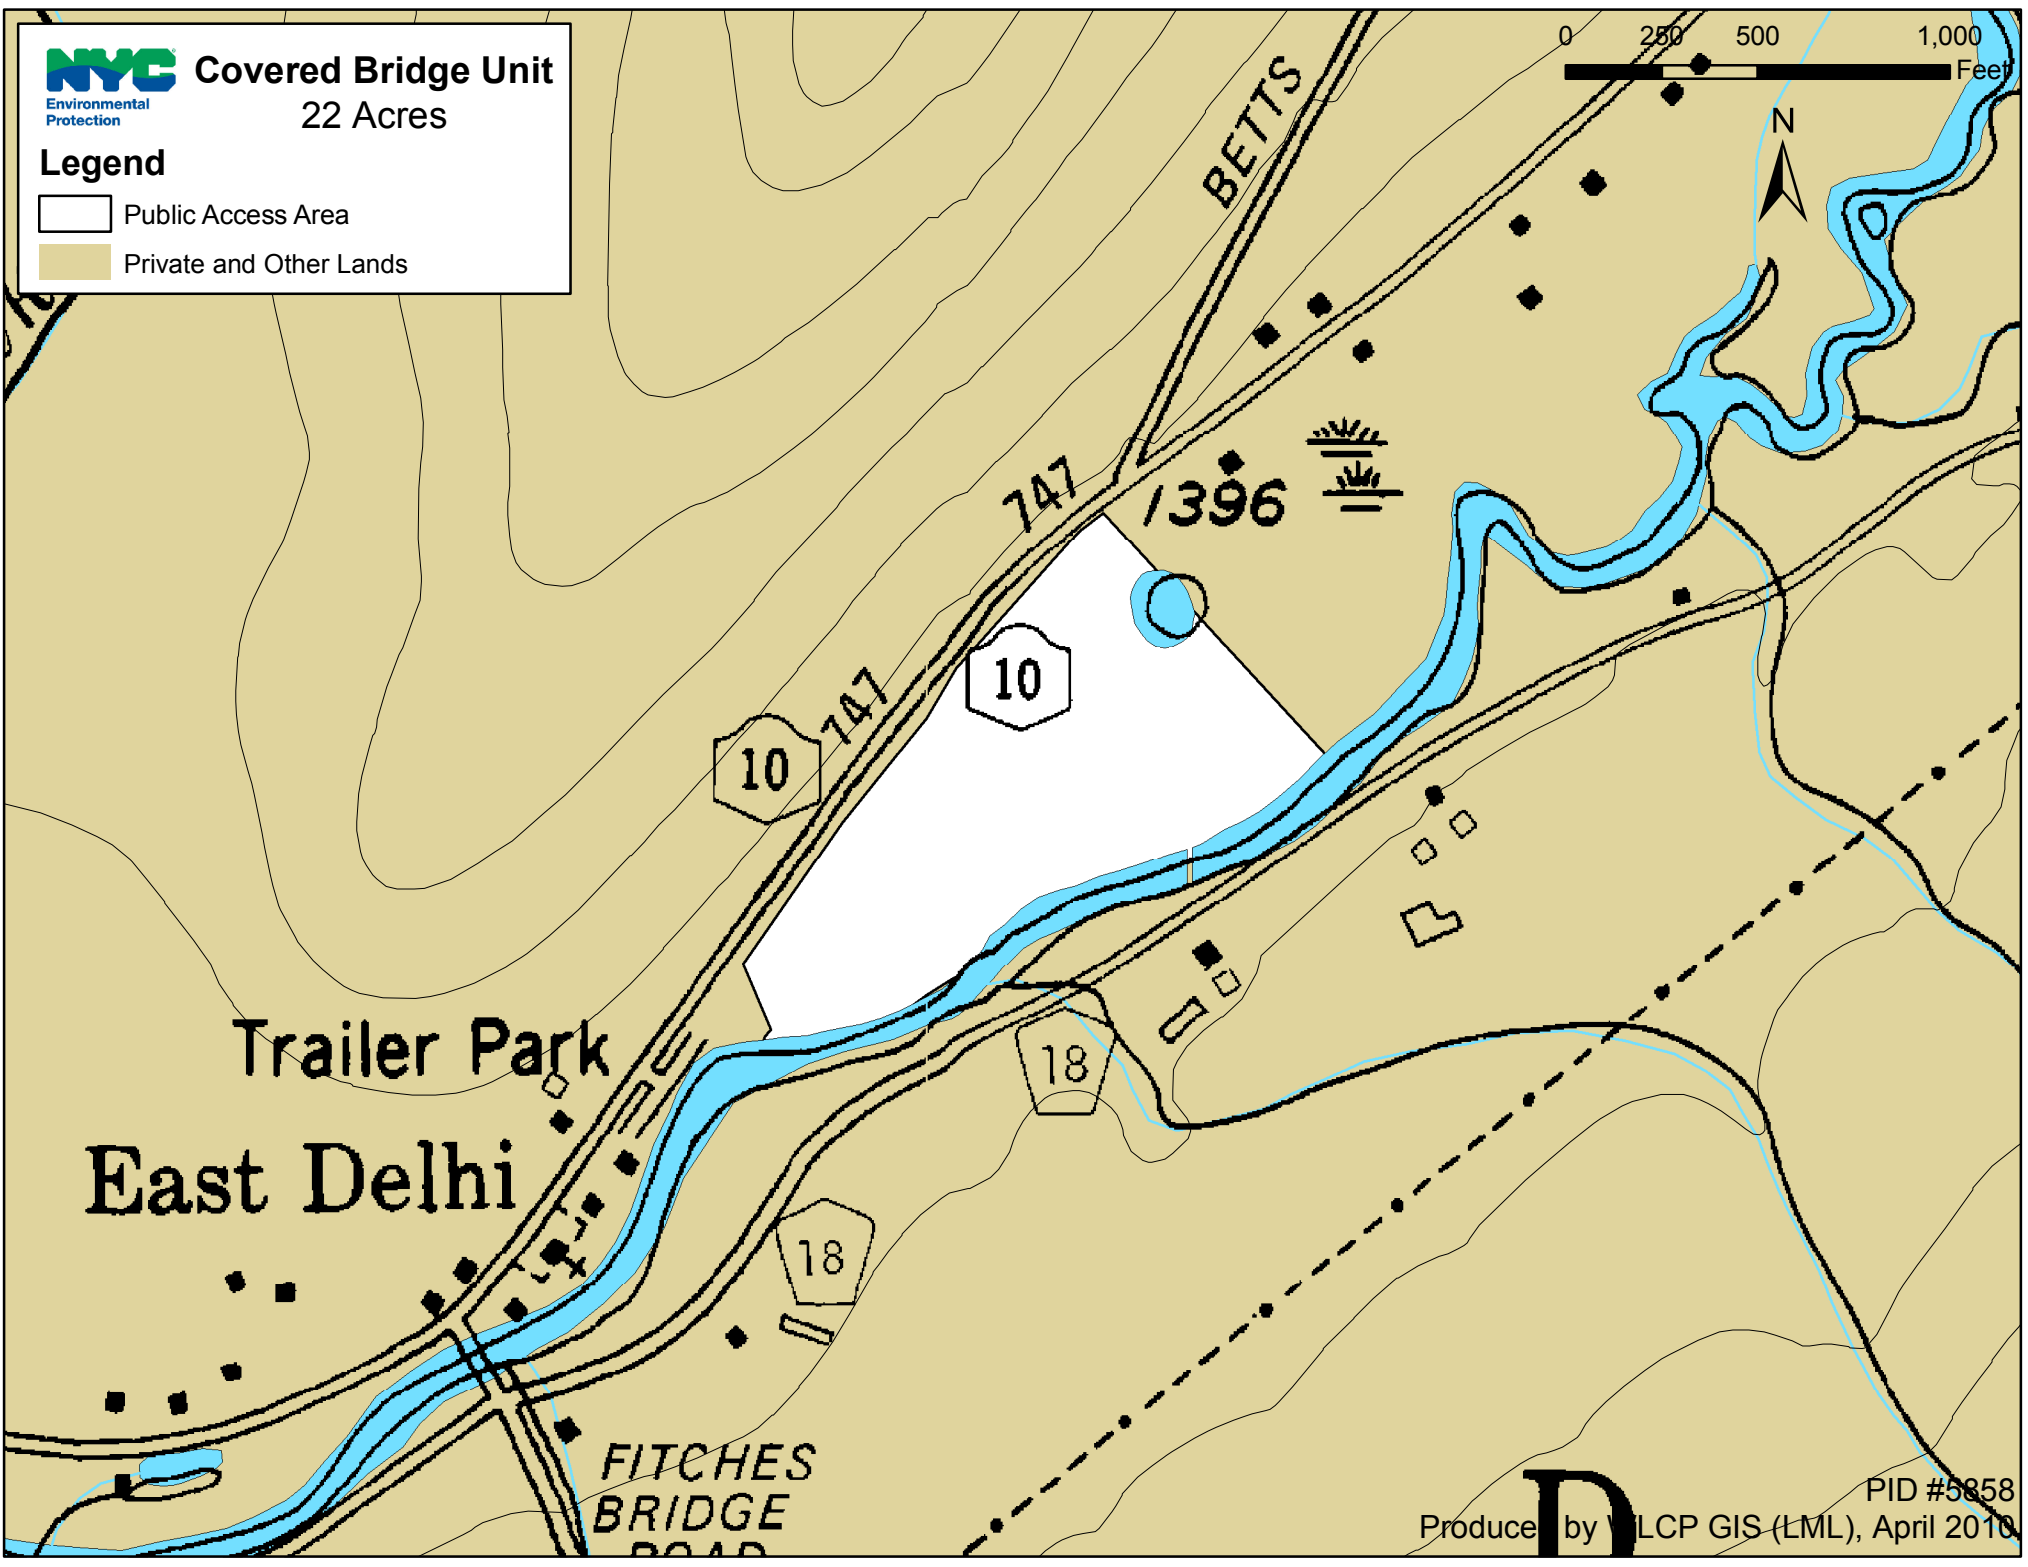

Covered Bridge Unit
22 Acres

Legend

- Public Access Area
- Private and Other Lands

Trailer Park
East Delhi

FITCHES
BRIDGE
ROAD

BETTS

10
747

10

18

18

1396

747