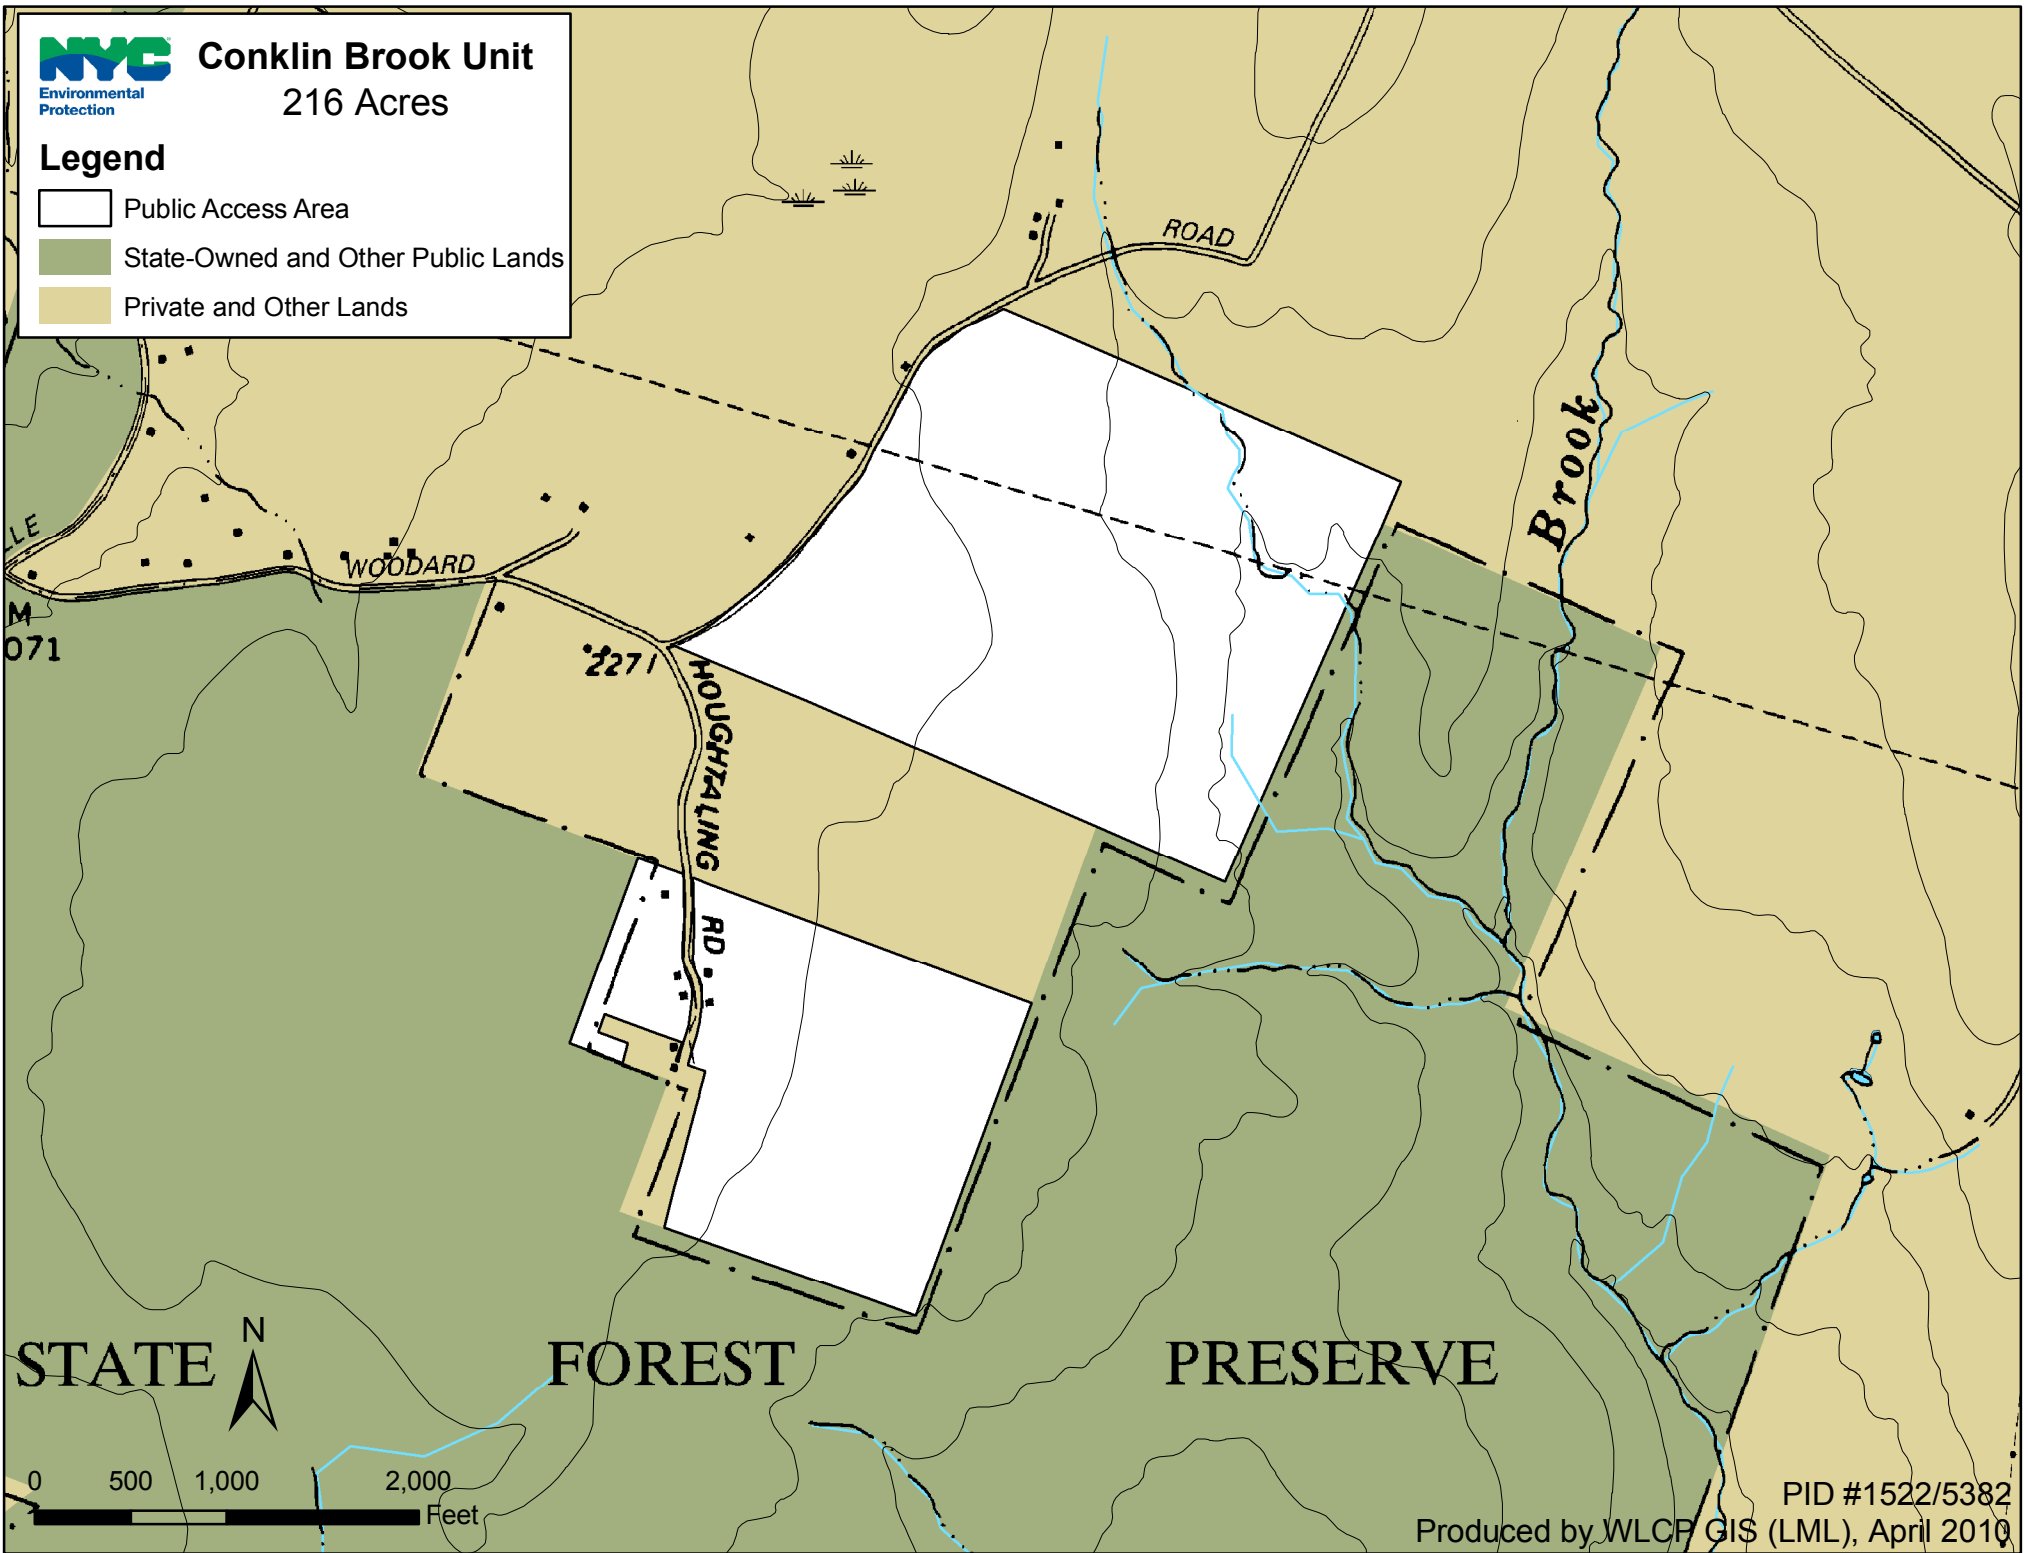

Conklin Brook Unit

216 Acres

Legend

-  Public Access Area
-  State-Owned and Other Public Lands
-  Private and Other Lands

PID #1522/5382

Produced by WLCP GIS (LML), April 2010