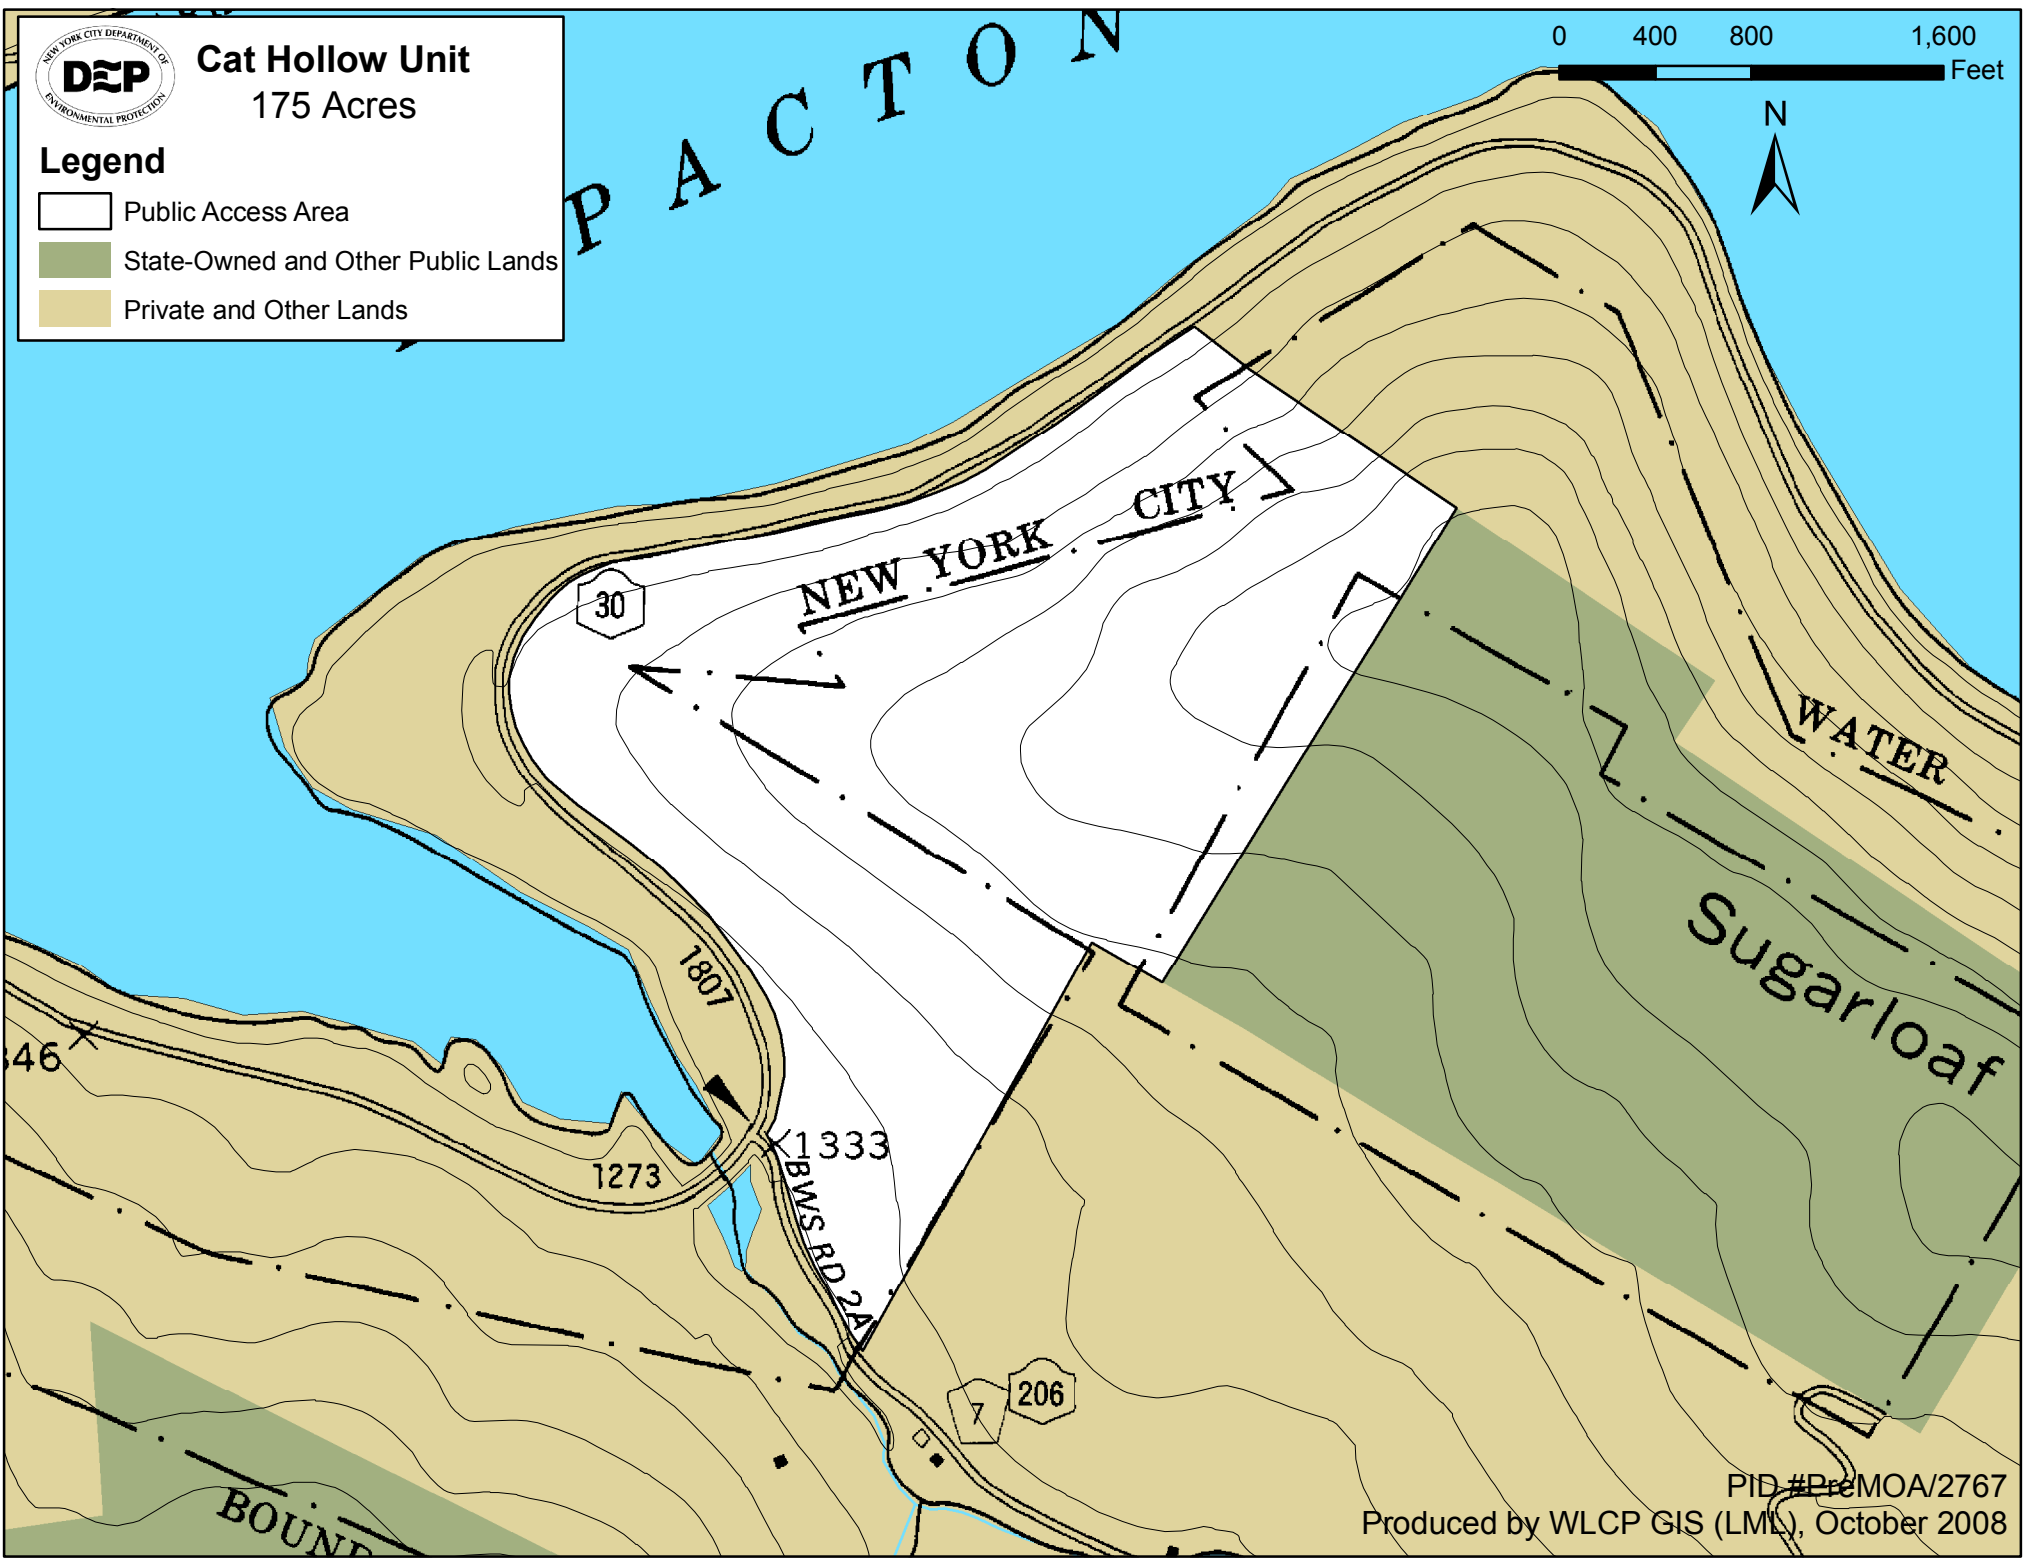

# Cat Hollow Unit

175 Acres

## Legend

-  Public Access Area
-  State-Owned and Other Public Lands
-  Private and Other Lands

P A C T O N

PID #PrEMOA/2767

Produced by WLCP GIS (LML), October 2008