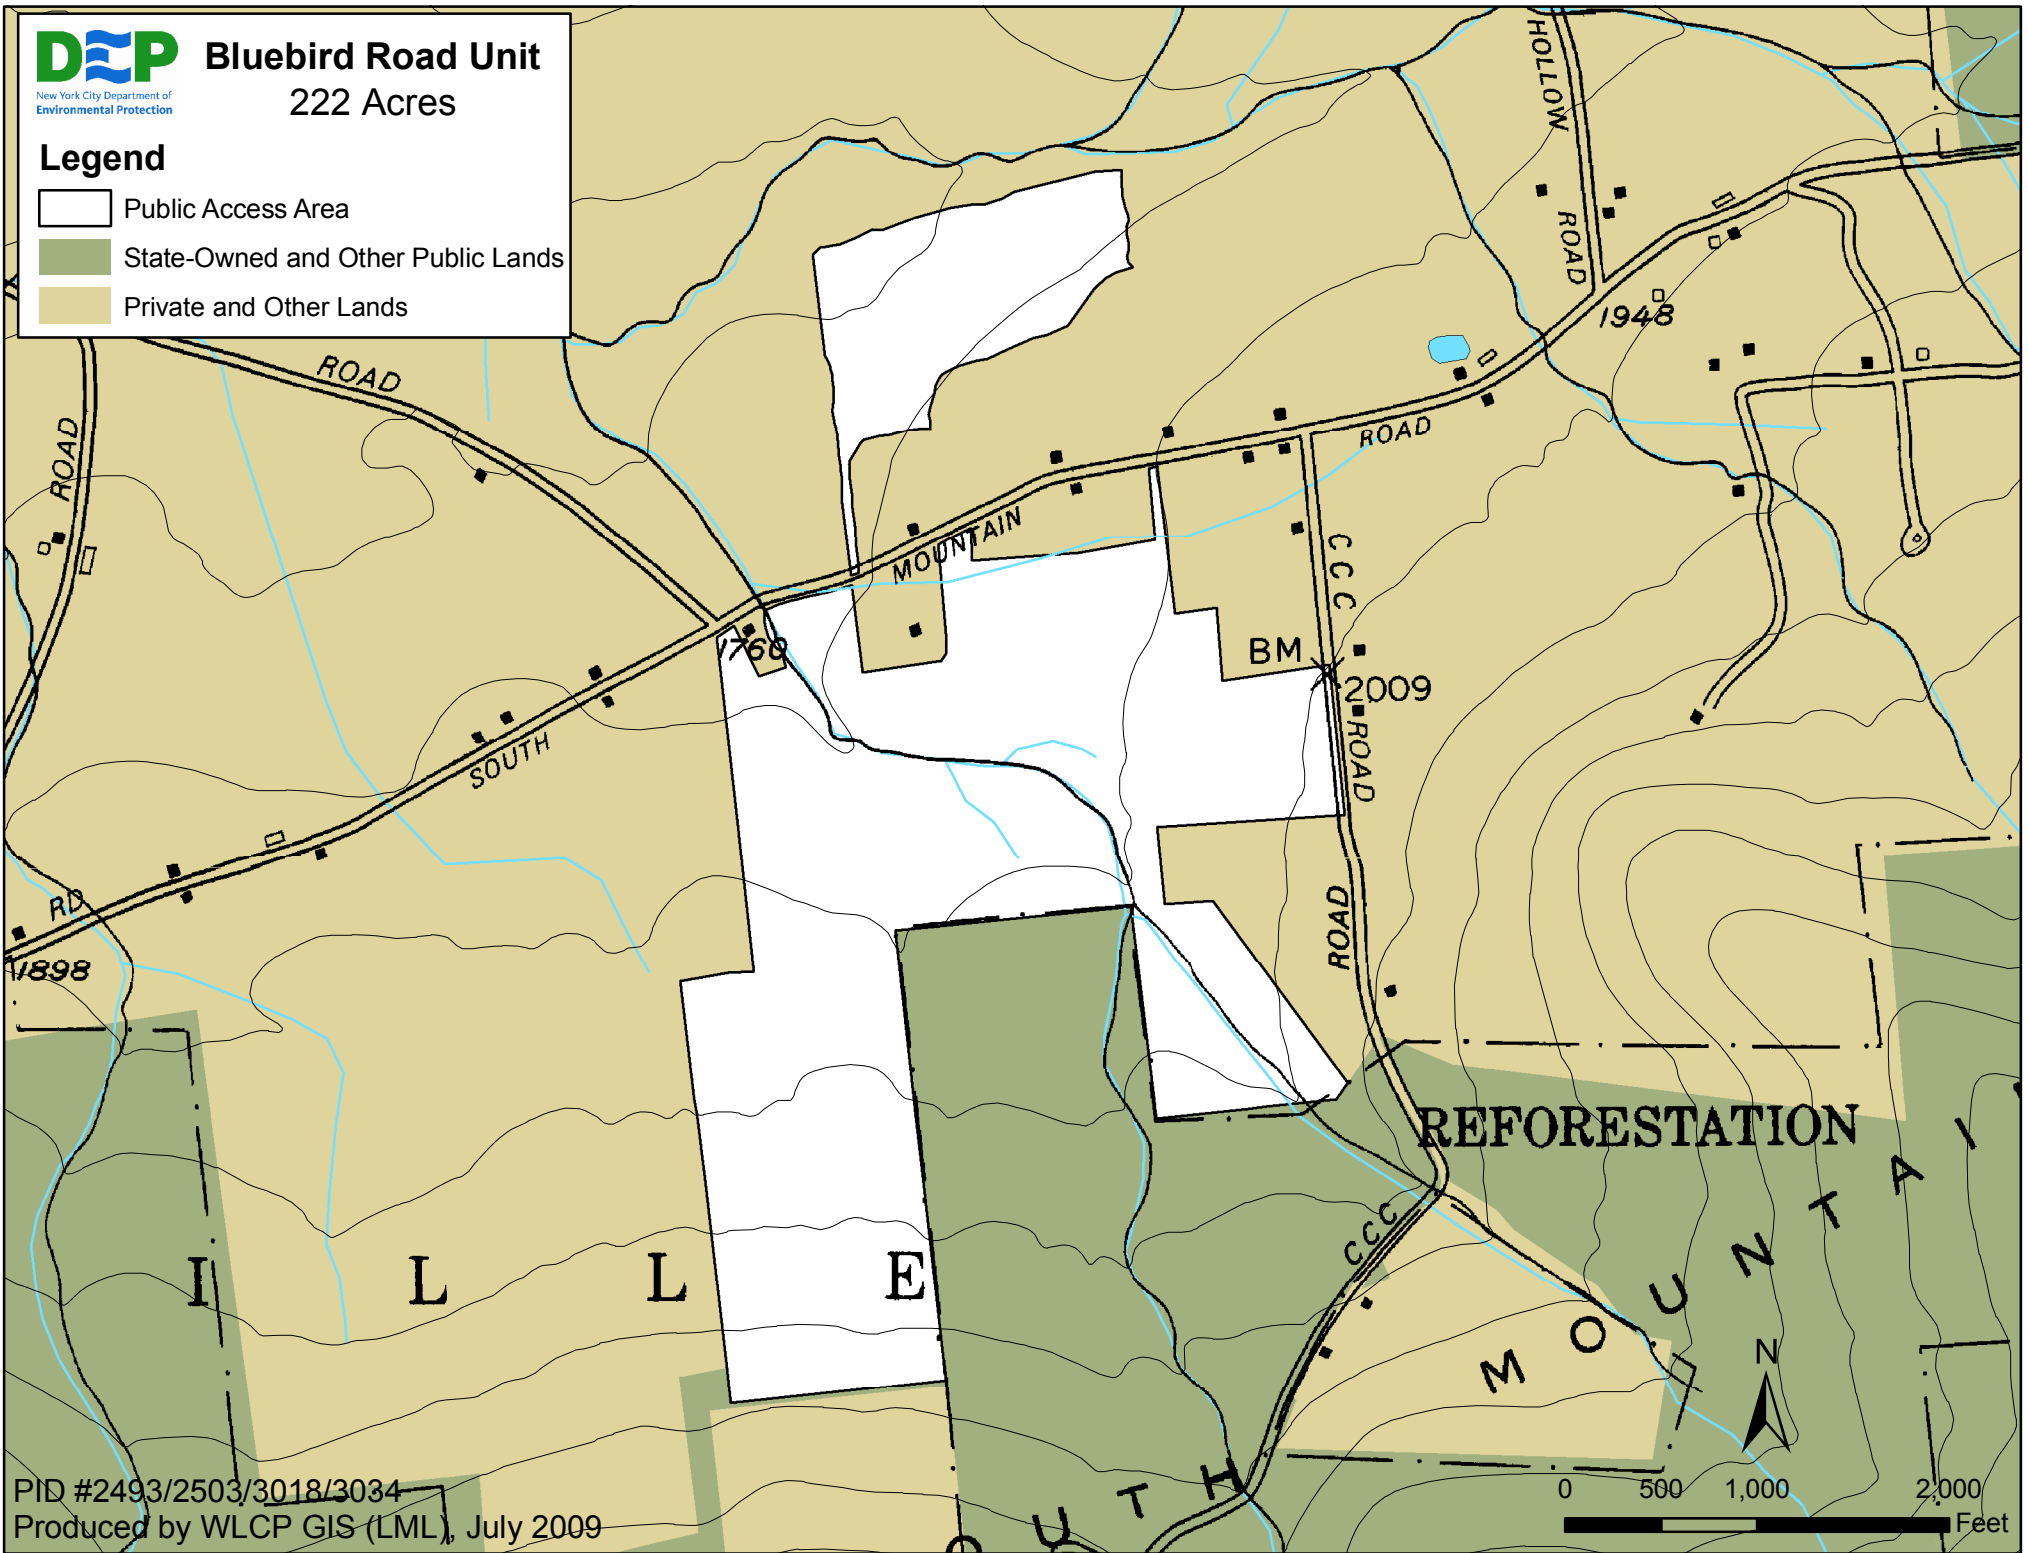

Bluebird Road Unit

222 Acres

Legend

- Public Access Area
- State-Owned and Other Public Lands
- Private and Other Lands

PID #2493/2503/3018/3034

Produced by WLCP GIS (LML), July 2009