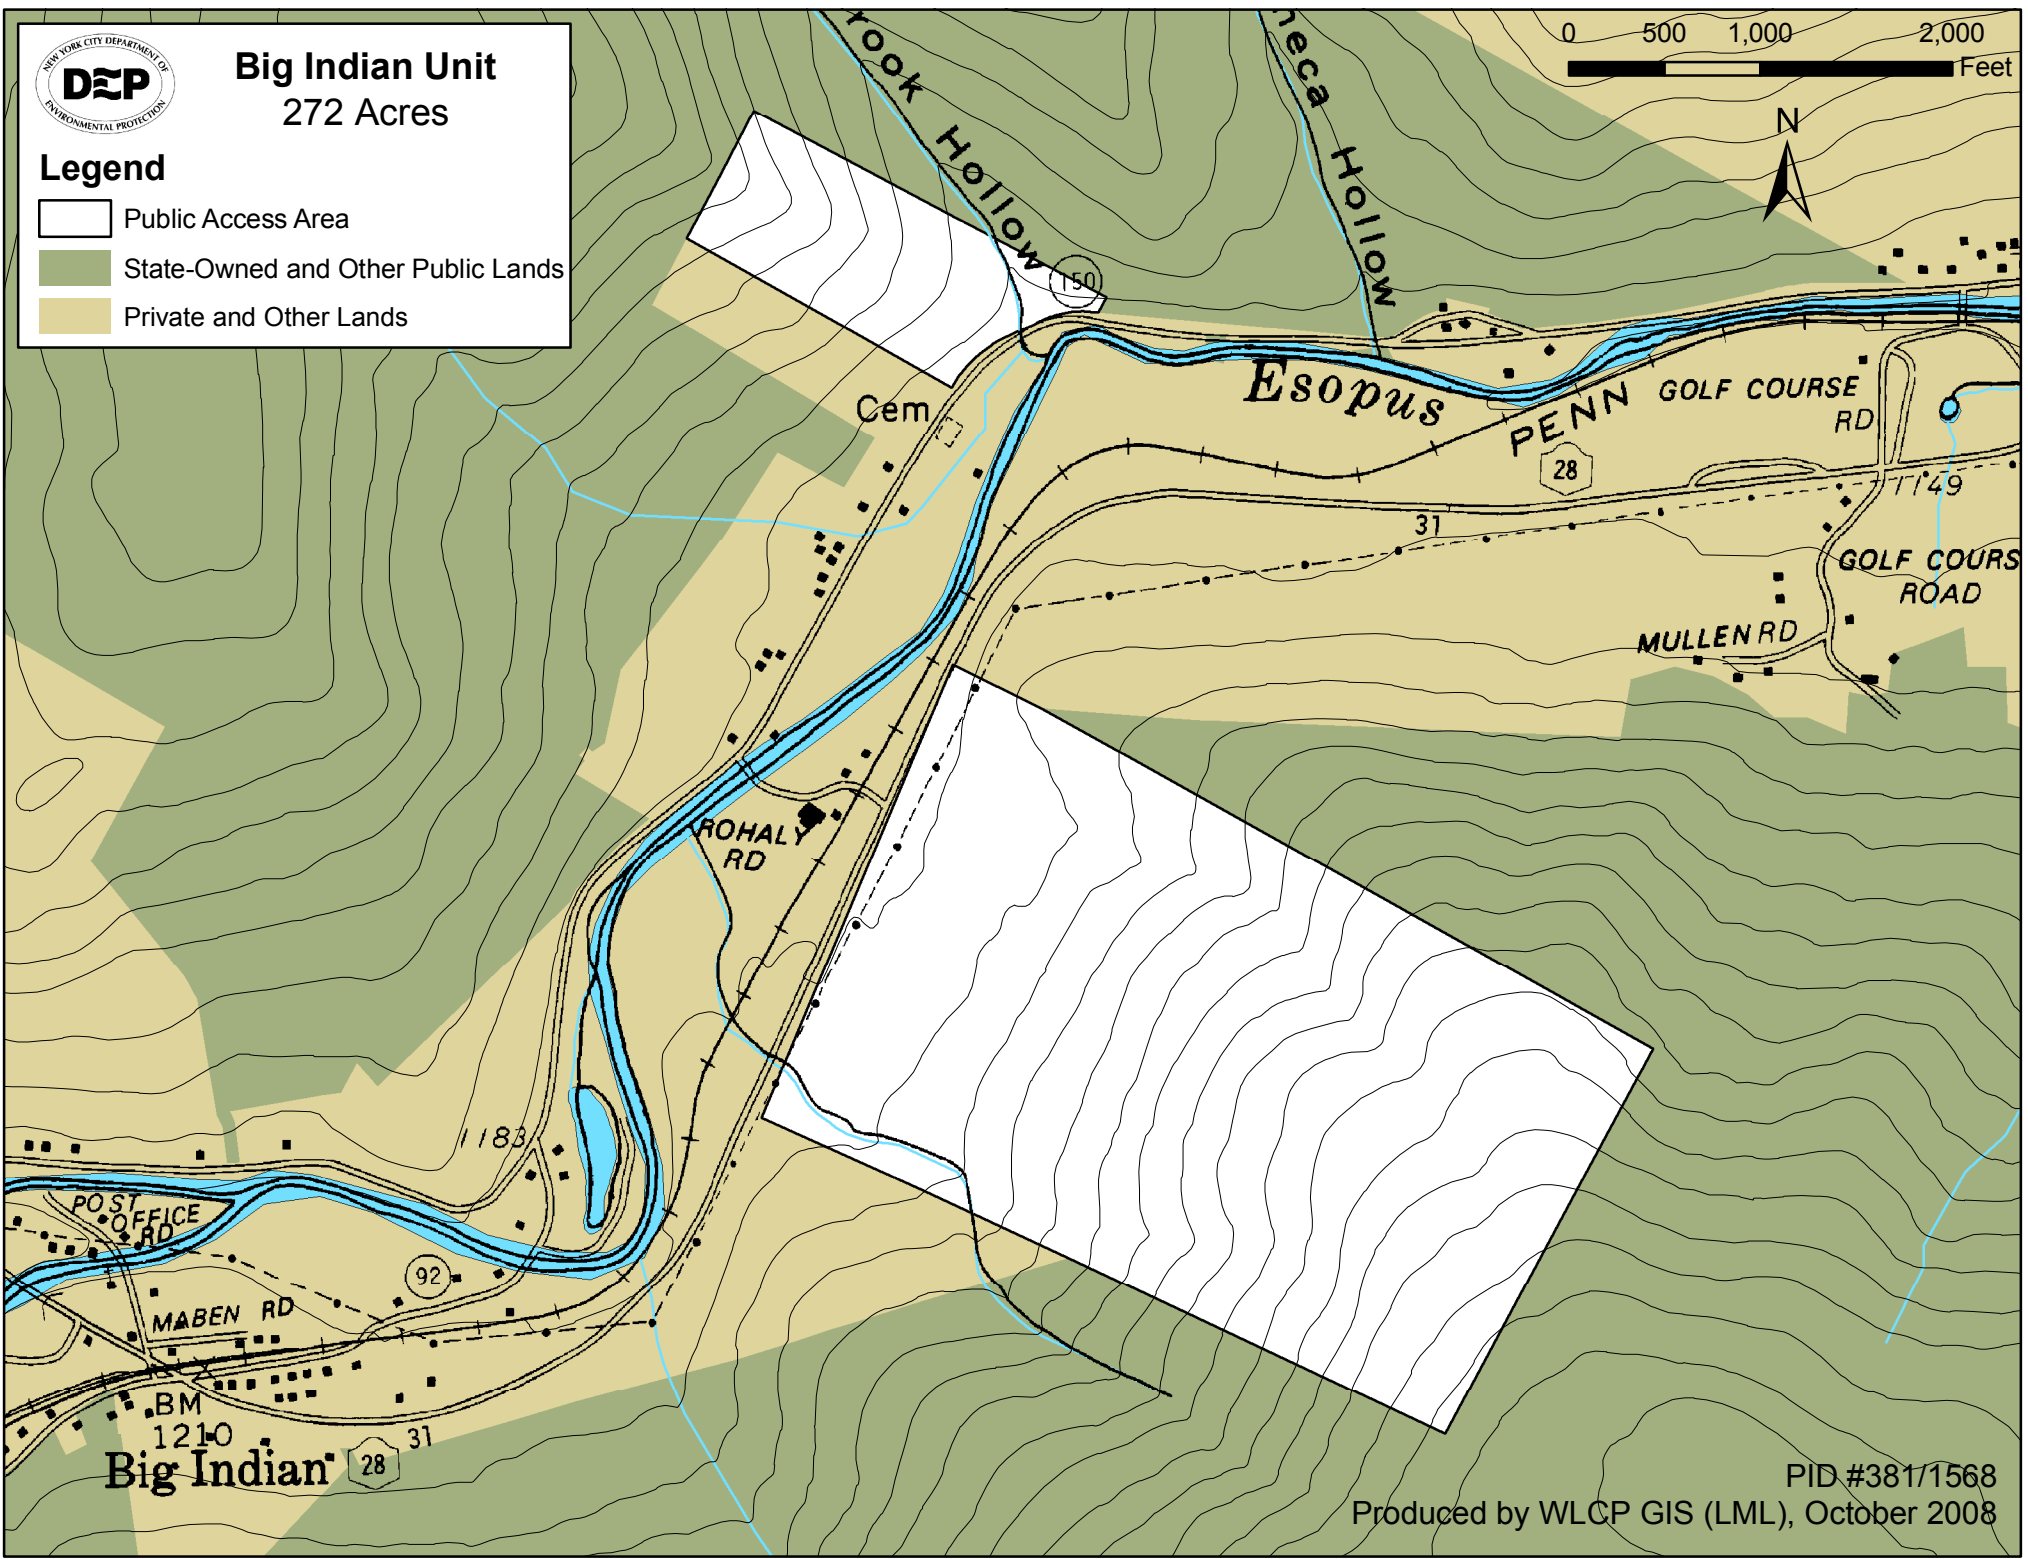

Big Indian Unit 272 Acres

Legend

-  Public Access Area
-  State-Owned and Other Public Lands
-  Private and Other Lands

Big Indian 28 31