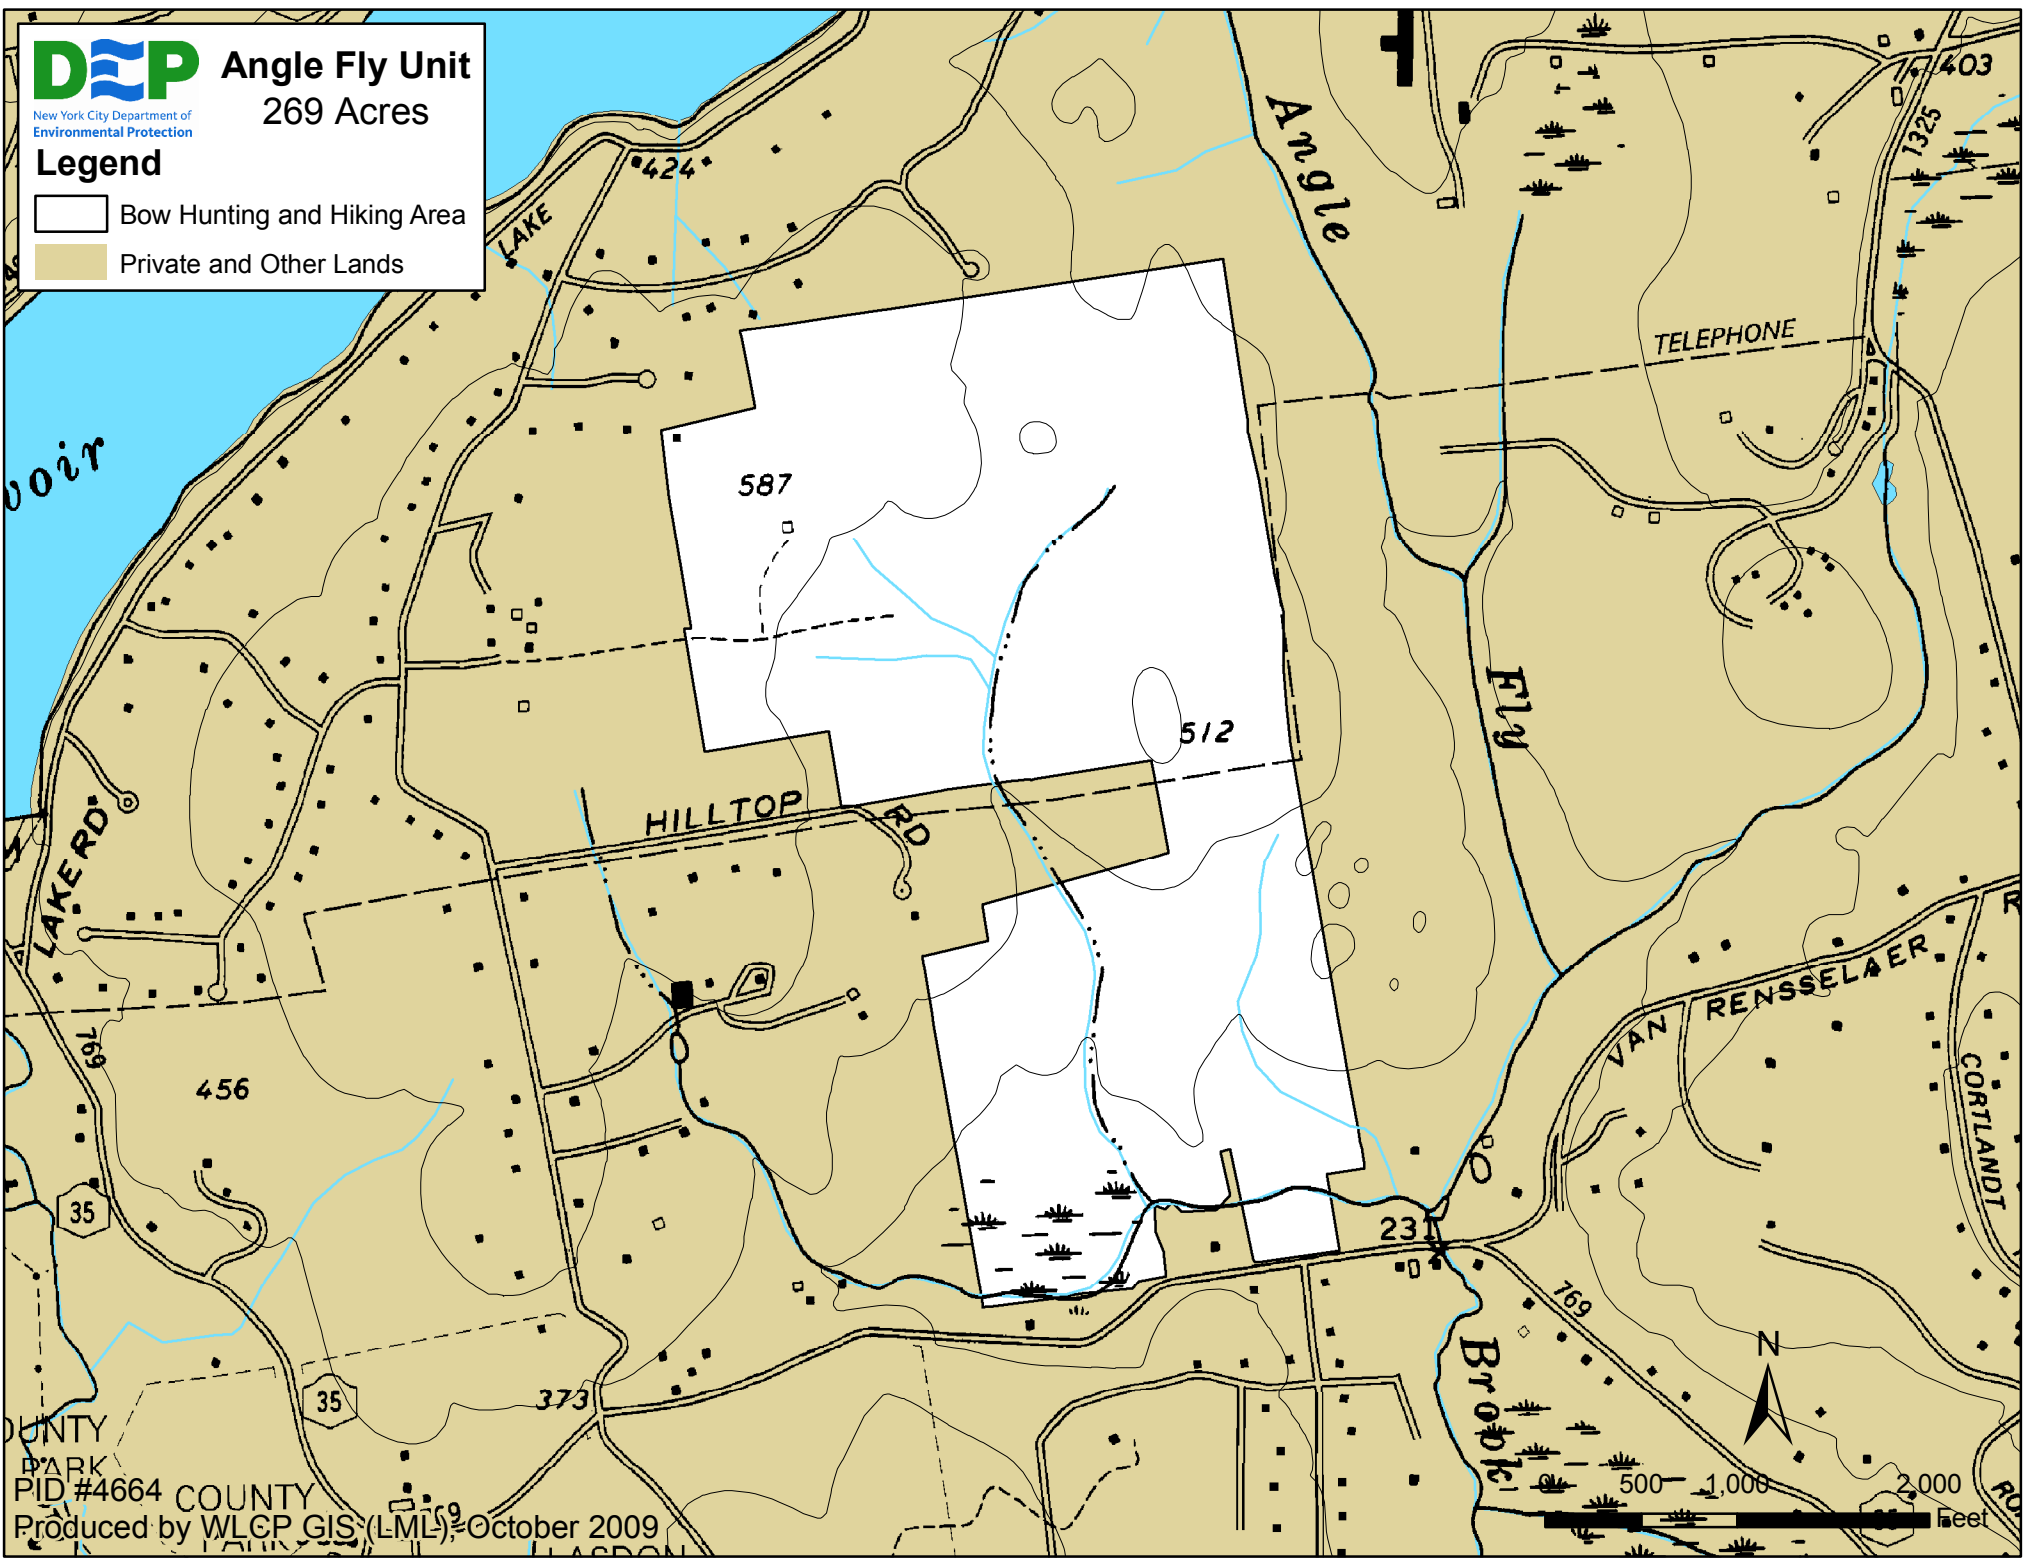

Angle Fly Unit

269 Acres

Legend

-  Bow Hunting and Hiking Area
-  Private and Other Lands

DUNTY
PARK
PID #4664 COUNTY
Produced by WLCP GIS (LML) October 2009