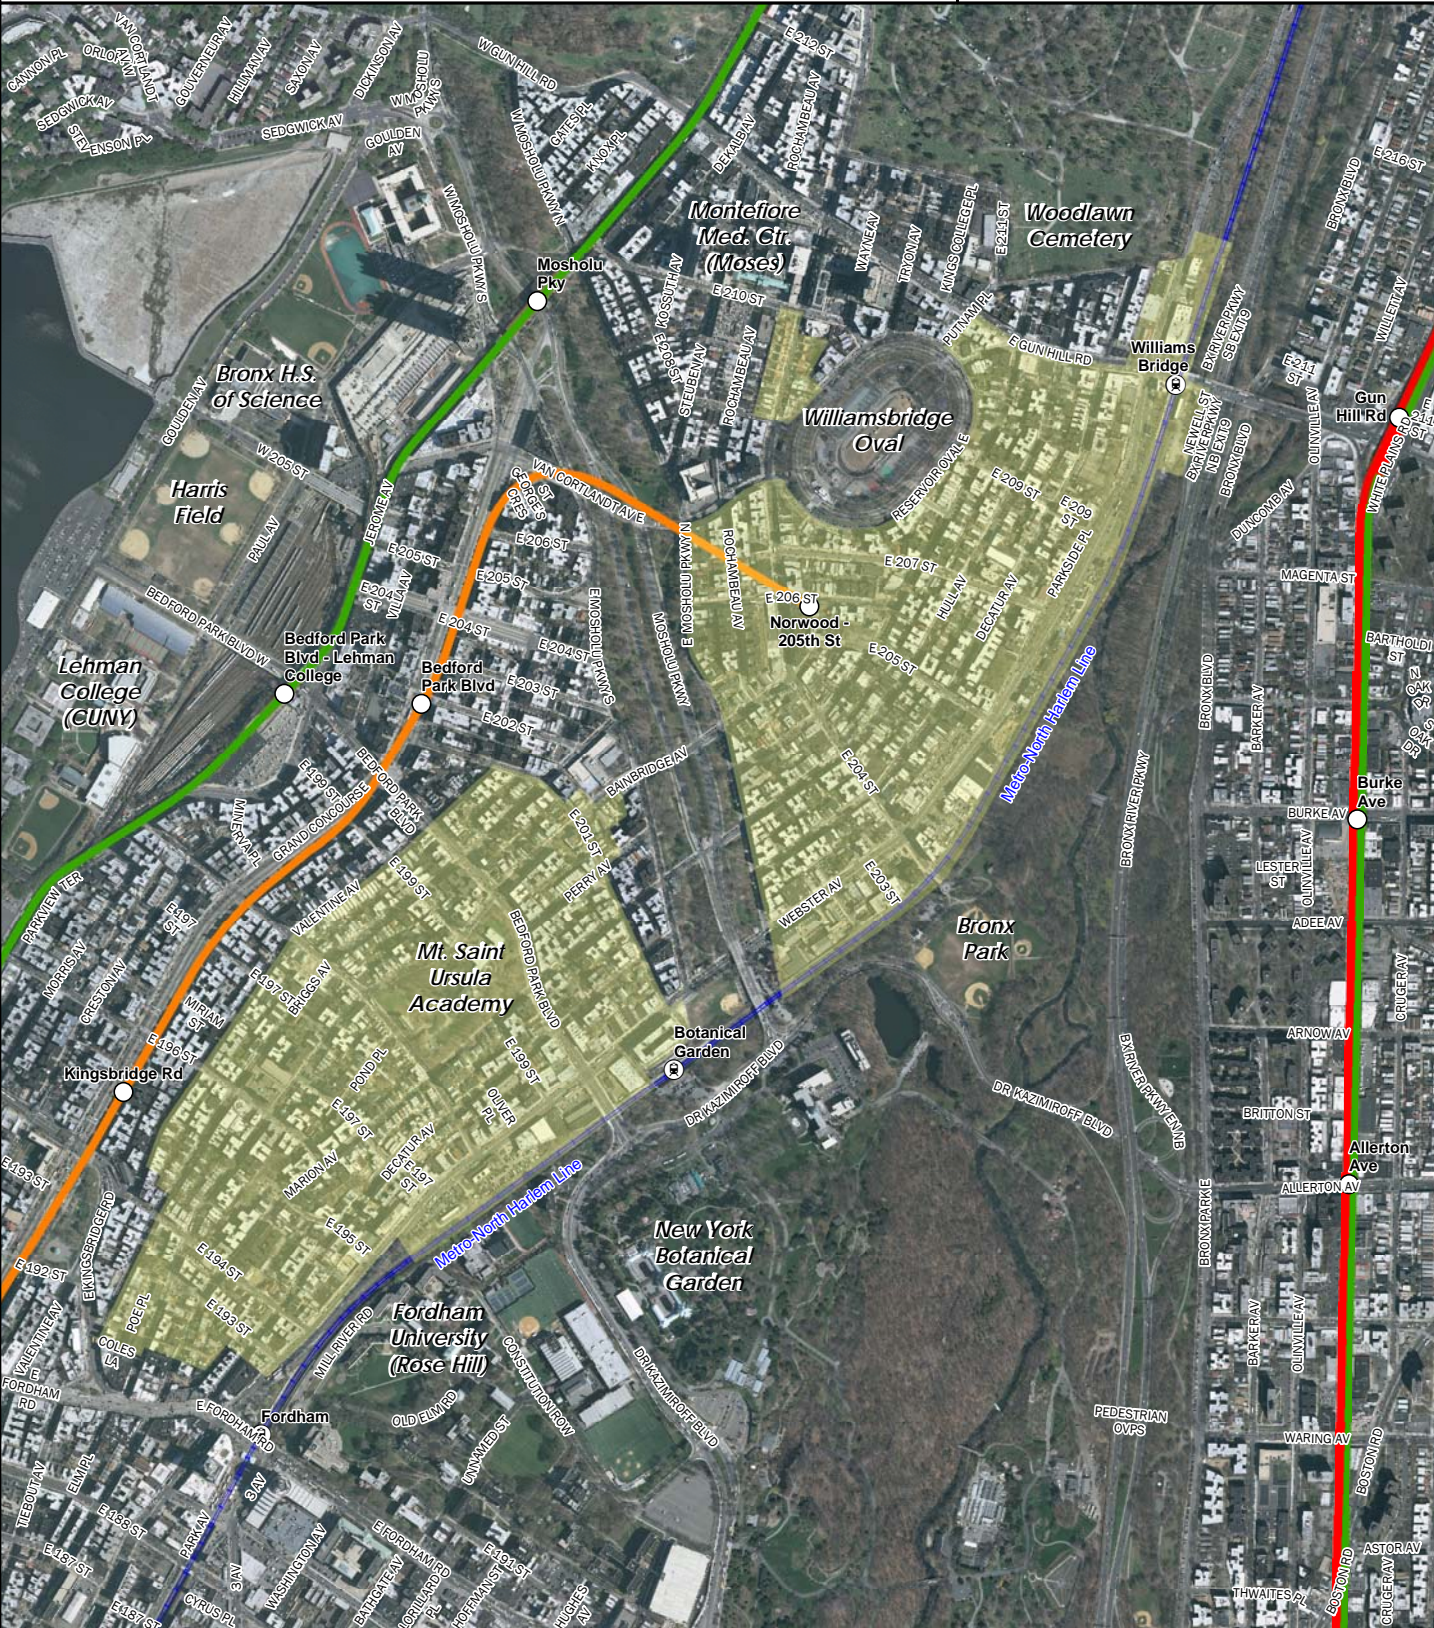

REZONING AREA

Webster Avenue/Bedford Park/ Norwood Zoning Study

April 2010

COMMUNITY DISTRICT 7
THE BRONX

L
e
g
e
n
d

- | | | | |
|--|---------------------|--|------------------|
| | Rezoning Area | | Subway Lines 2-5 |
| | Metro North Station | | 4 |
| | NYC Subway Station | | B-D |
| | Metro North Line | | |

Orthophoto base map copyrighted by the New York City Department of Information Technology and Telecommunications. All rights reserved.

CITY OF NEW YORK
DEPARTMENT OF CITY PLANNING
BRONX OFFICE