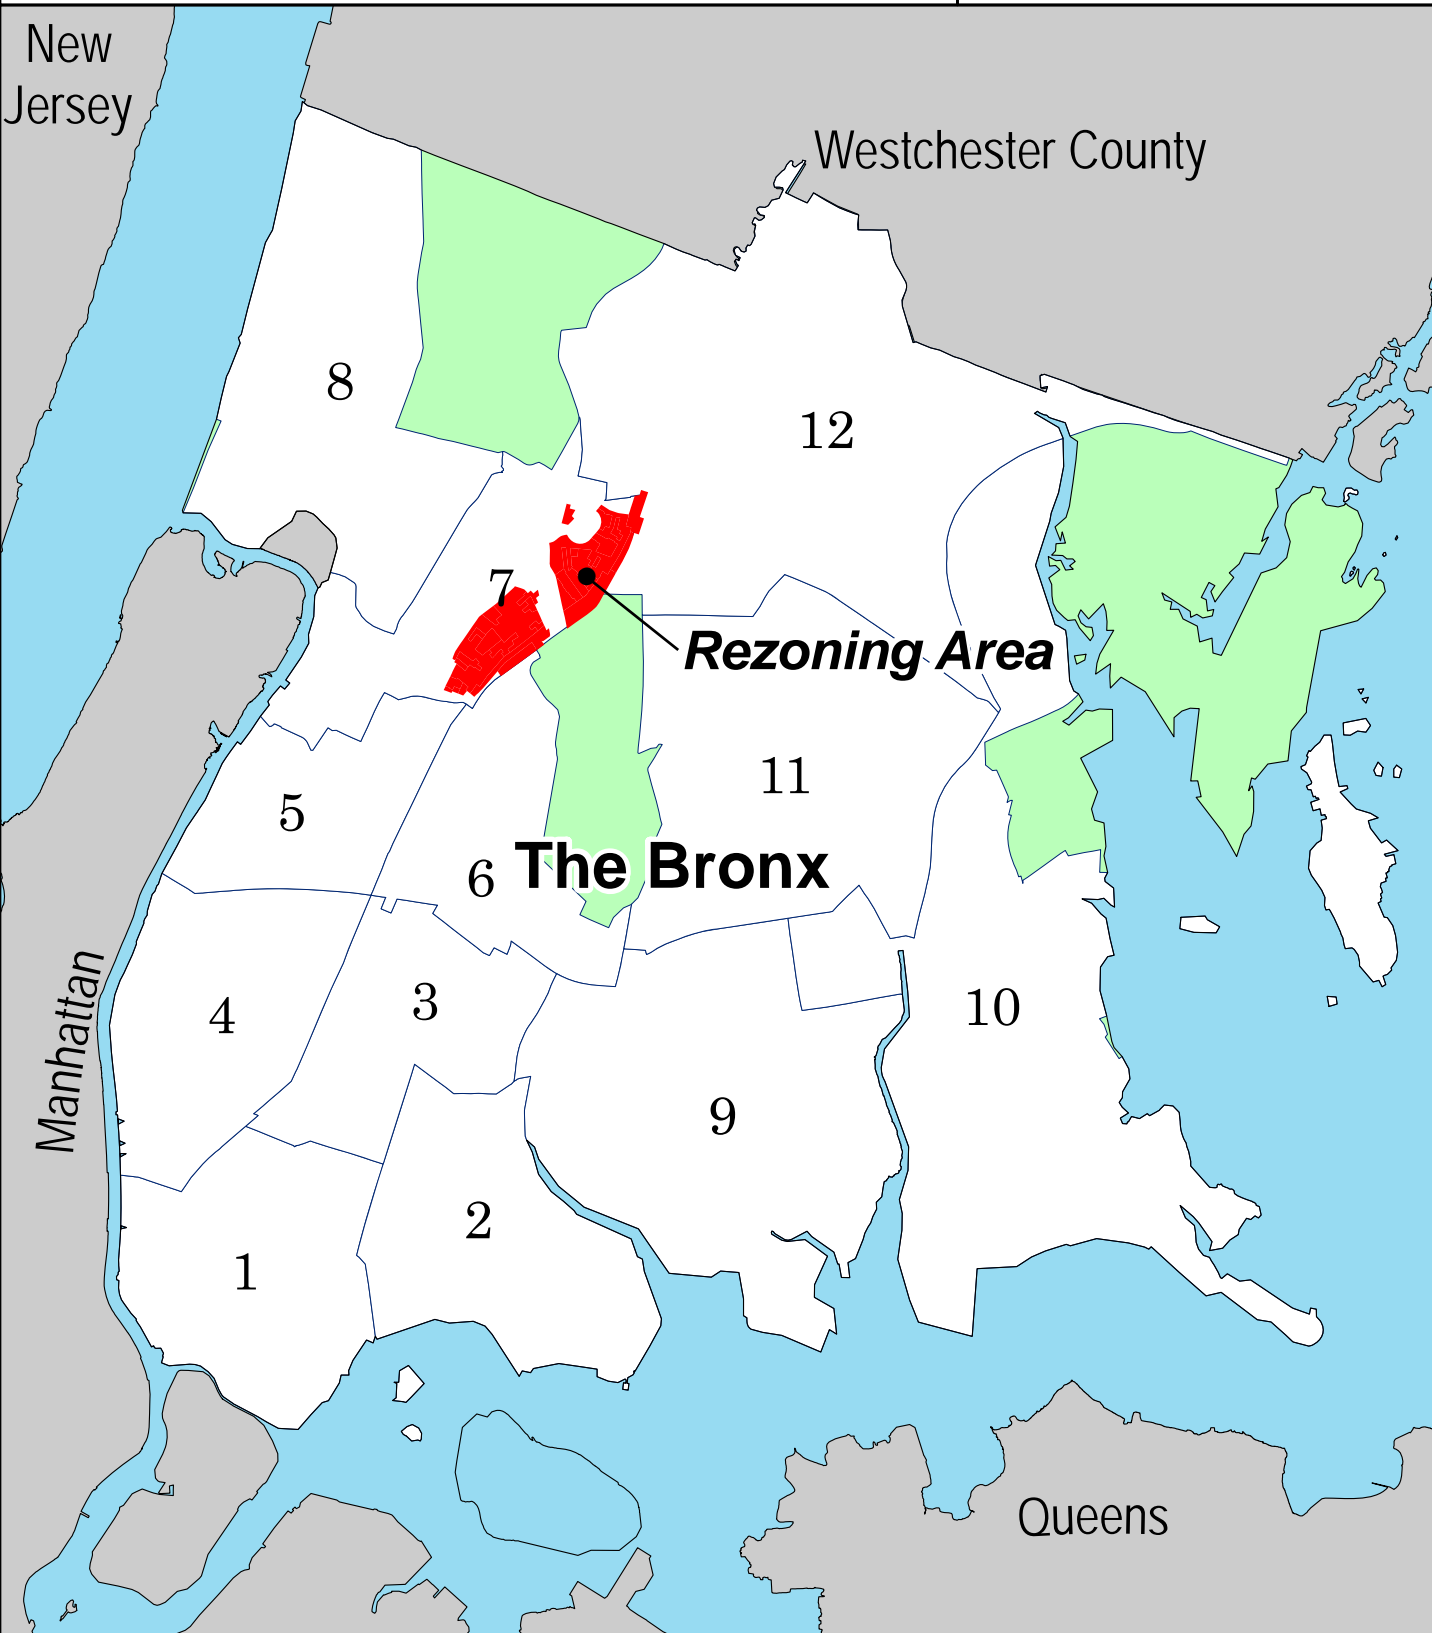

BOROUGH LOCATOR MAP

Webster Avenue/Bedford Park/
Norwood Zoning Study

April 2010

COMMUNITY DISTRICT 7
THE BRONX

CITY OF NEW YORK
DEPARTMENT OF CITY PLANNING
BRONX OFFICE

- L**
e
g
e
n
d
- Rezoning Area
 - The Bronx
 - Surrounding Areas
 - Community Districts
 - Major Parks