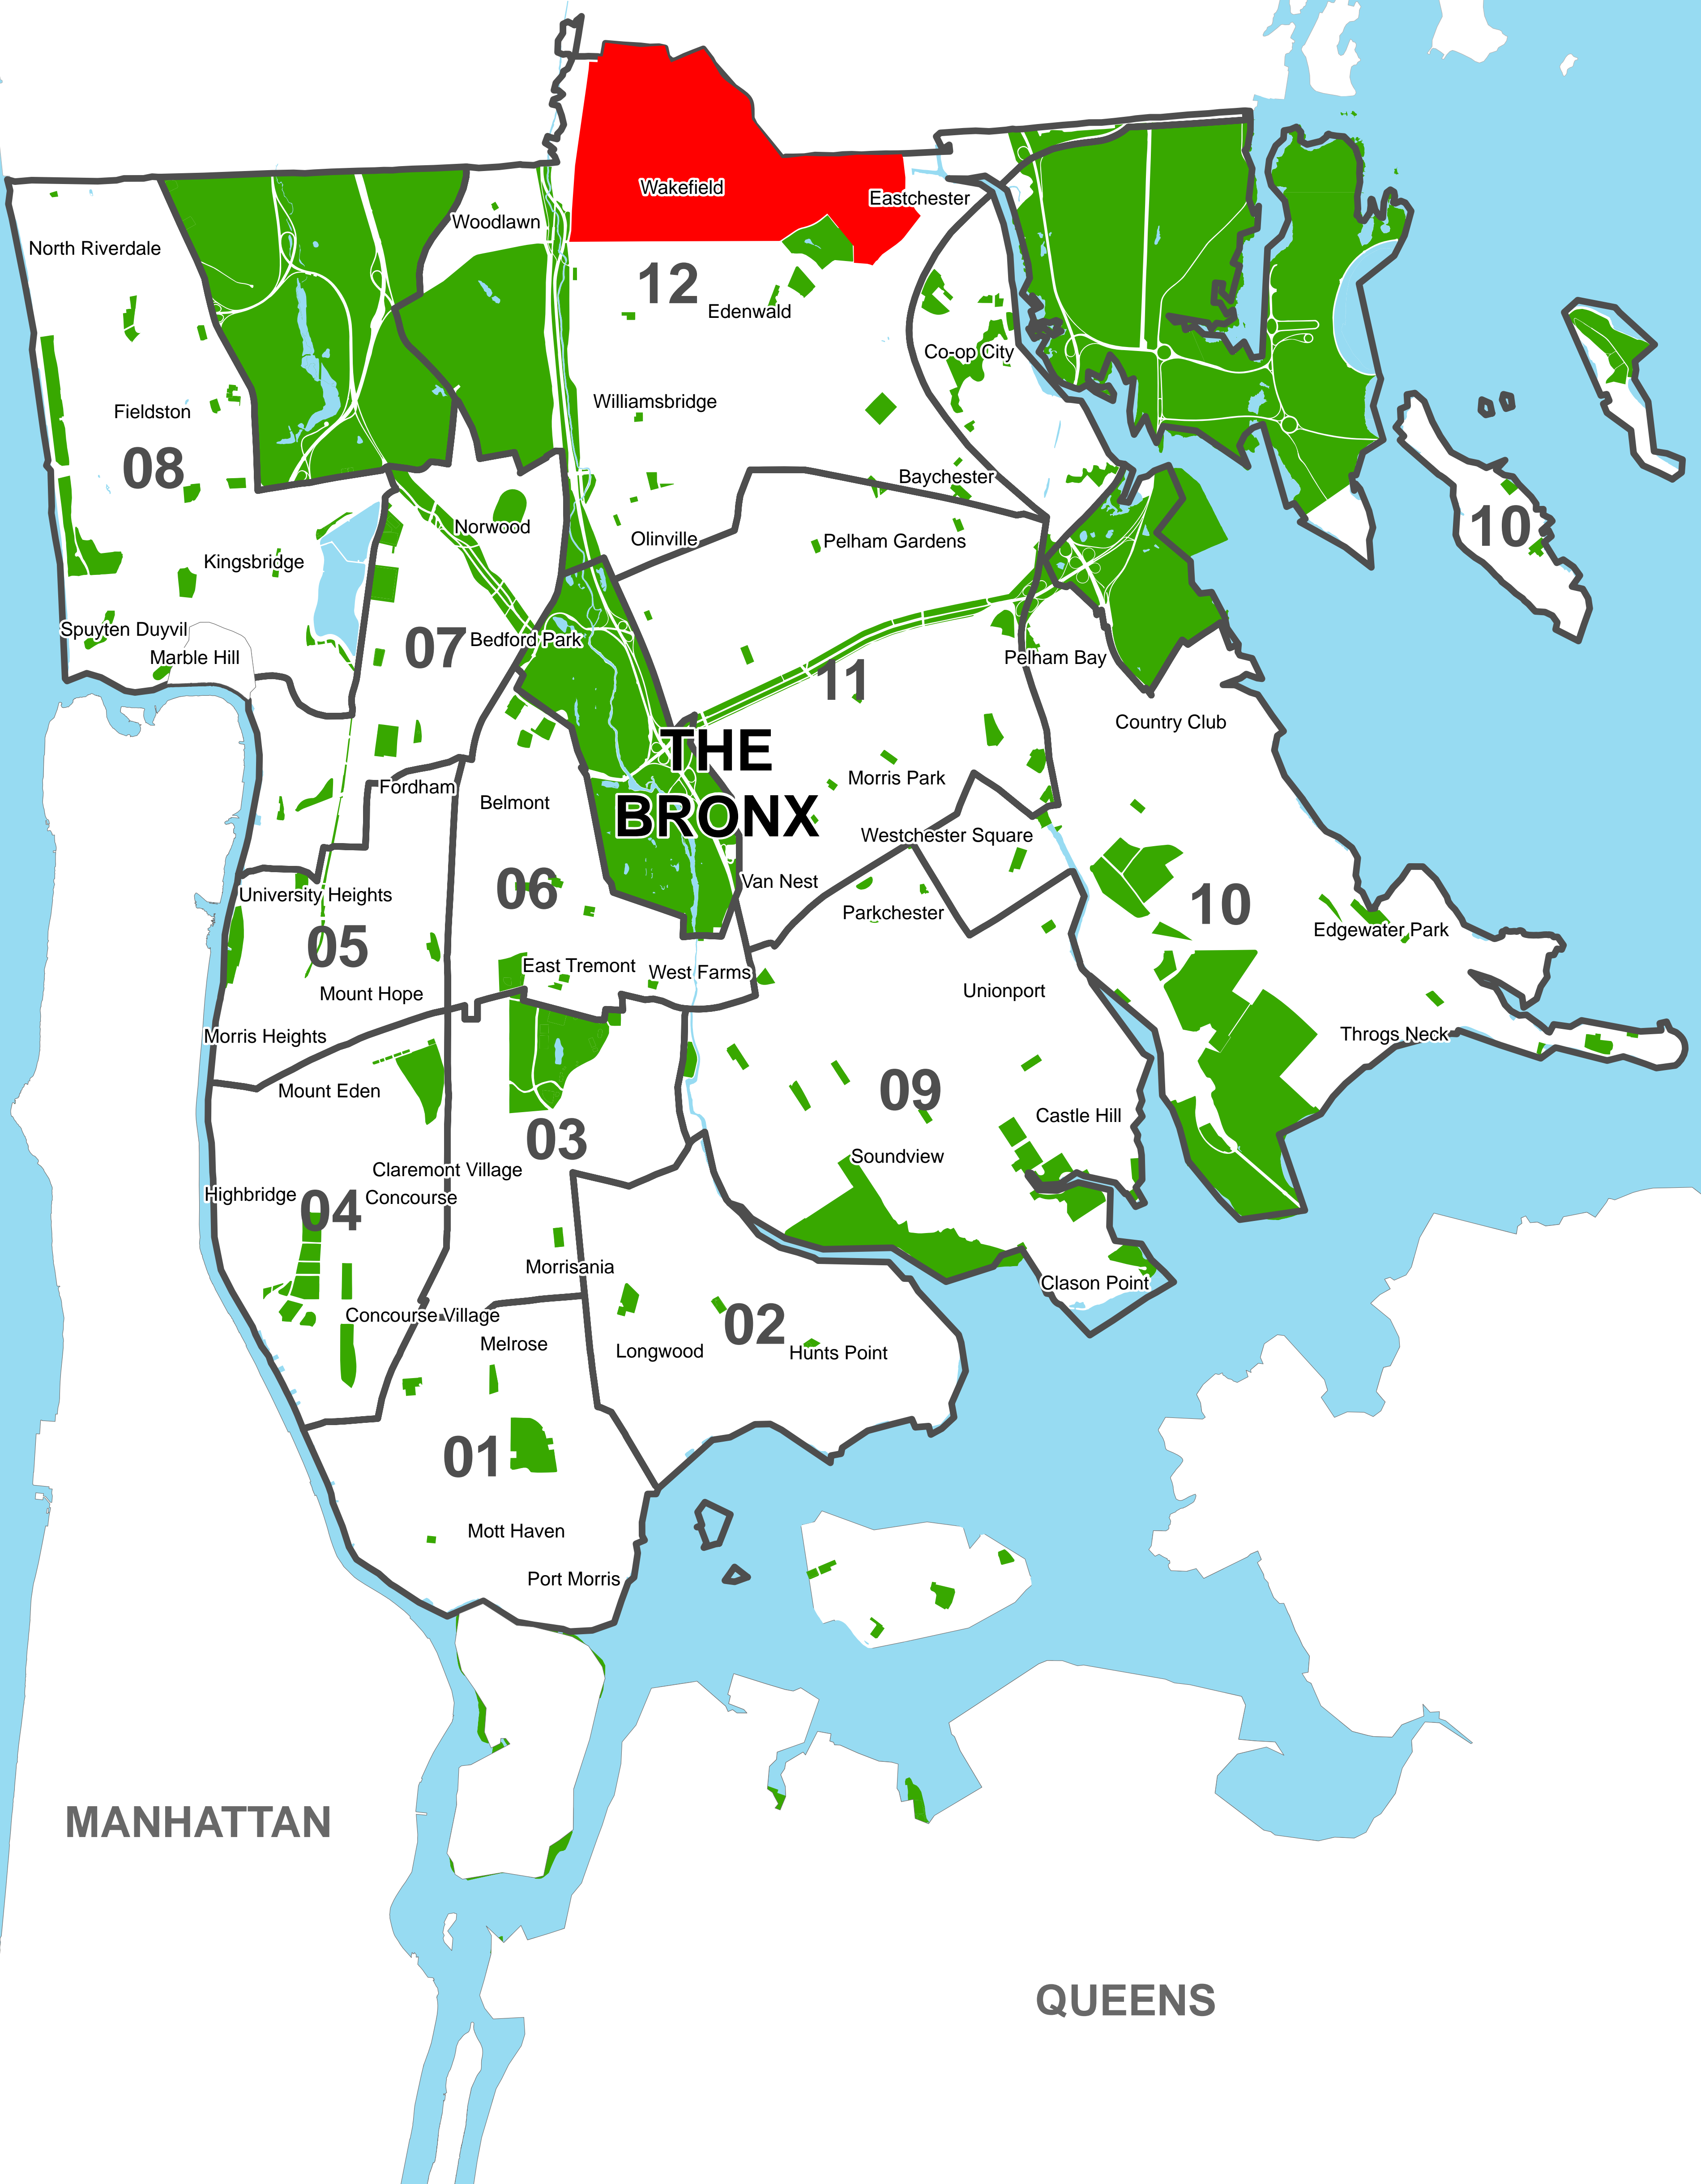

- Study Area
- Community District Boundary
- Open Space

WESTCHESTER

MANHATTAN

QUEENS

wakefield / eastchester rezoning study

locator map