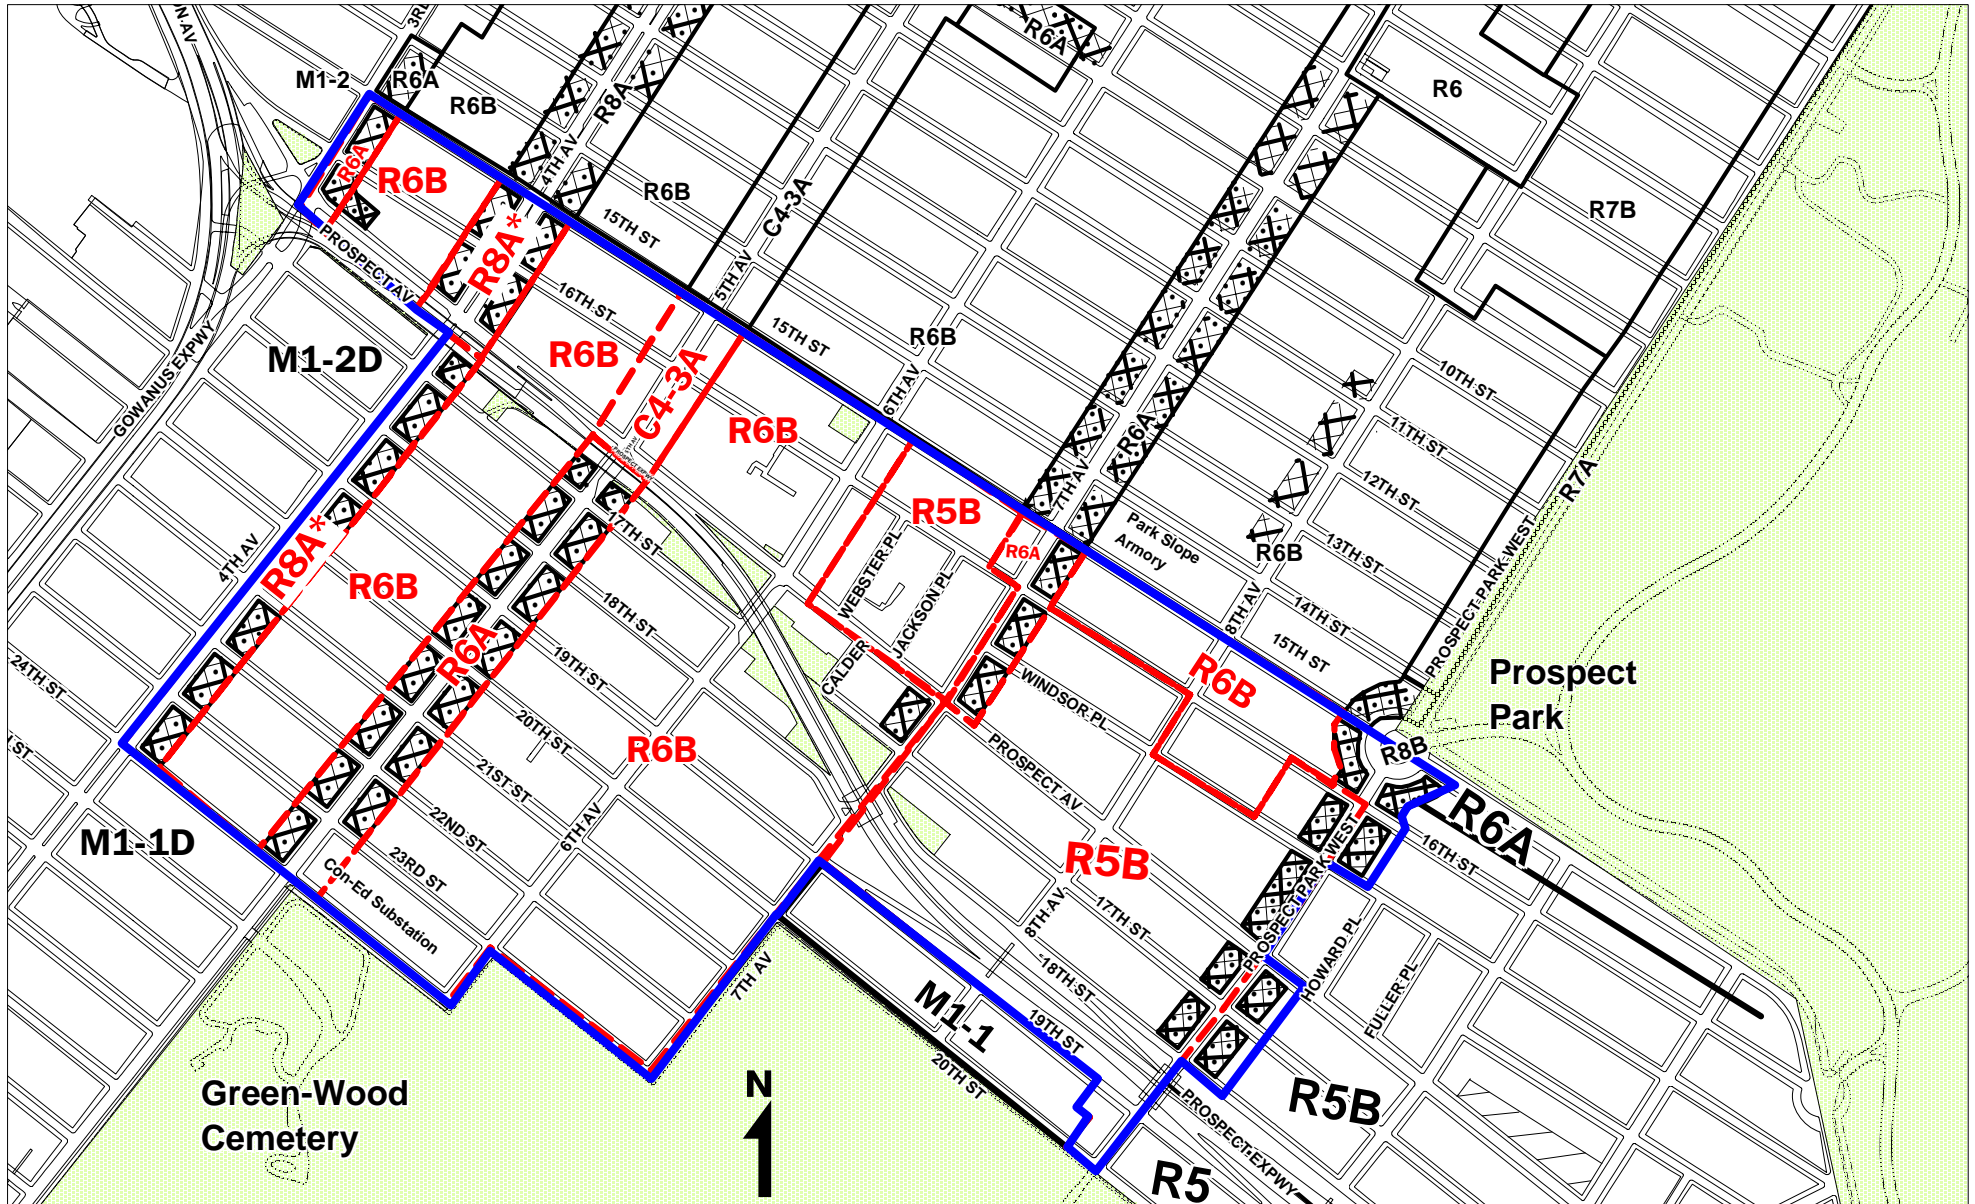

South Park Slope Rezoning Proposed Zoning

-  Rezoning Area boundary
-  Proposed District
-  C2-4 Overlay

 **R8A*** Proposed R8A District
with Inclusionary Housing Program
(Zoning Text Amendment)