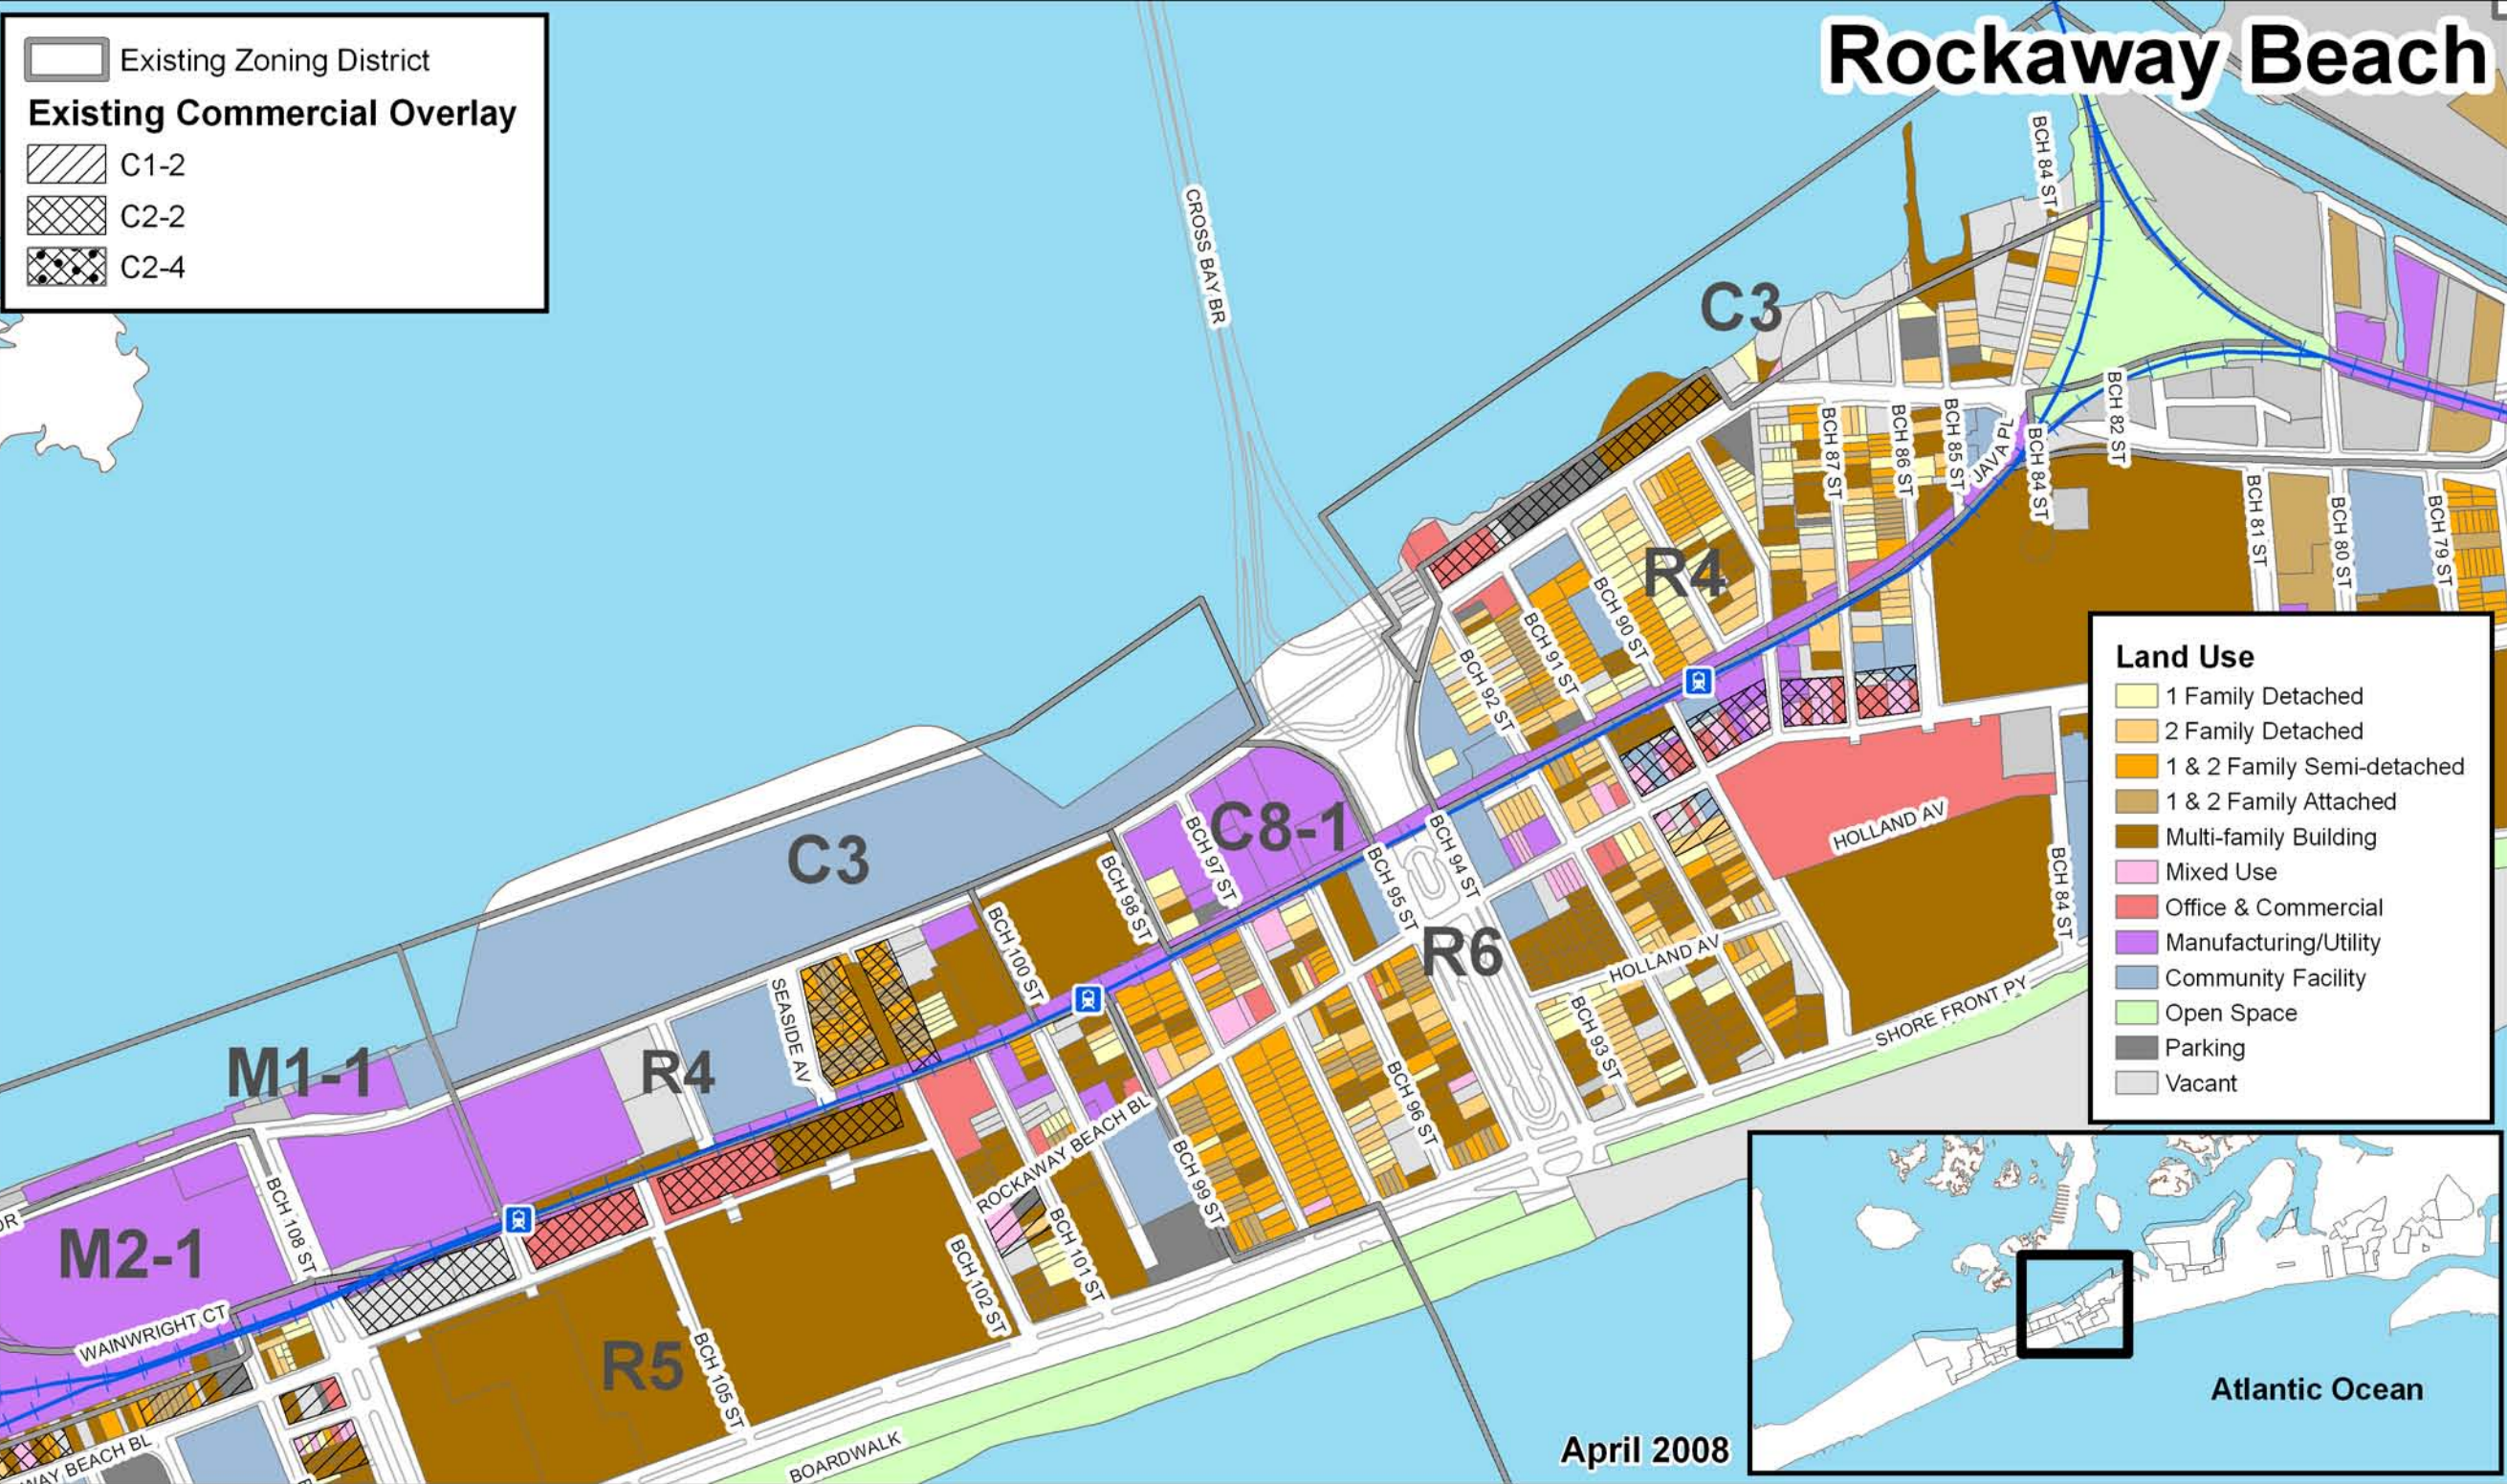

Rockaway Beach

Existing Zoning District

Existing Commercial Overlay

- C1-2
- C2-2
- C2-4

Land Use

- 1 Family Detached
- 2 Family Detached
- 1 & 2 Family Semi-detached
- 1 & 2 Family Attached
- Multi-family Building
- Mixed Use
- Office & Commercial
- Manufacturing/Utility
- Community Facility
- Open Space
- Parking
- Vacant