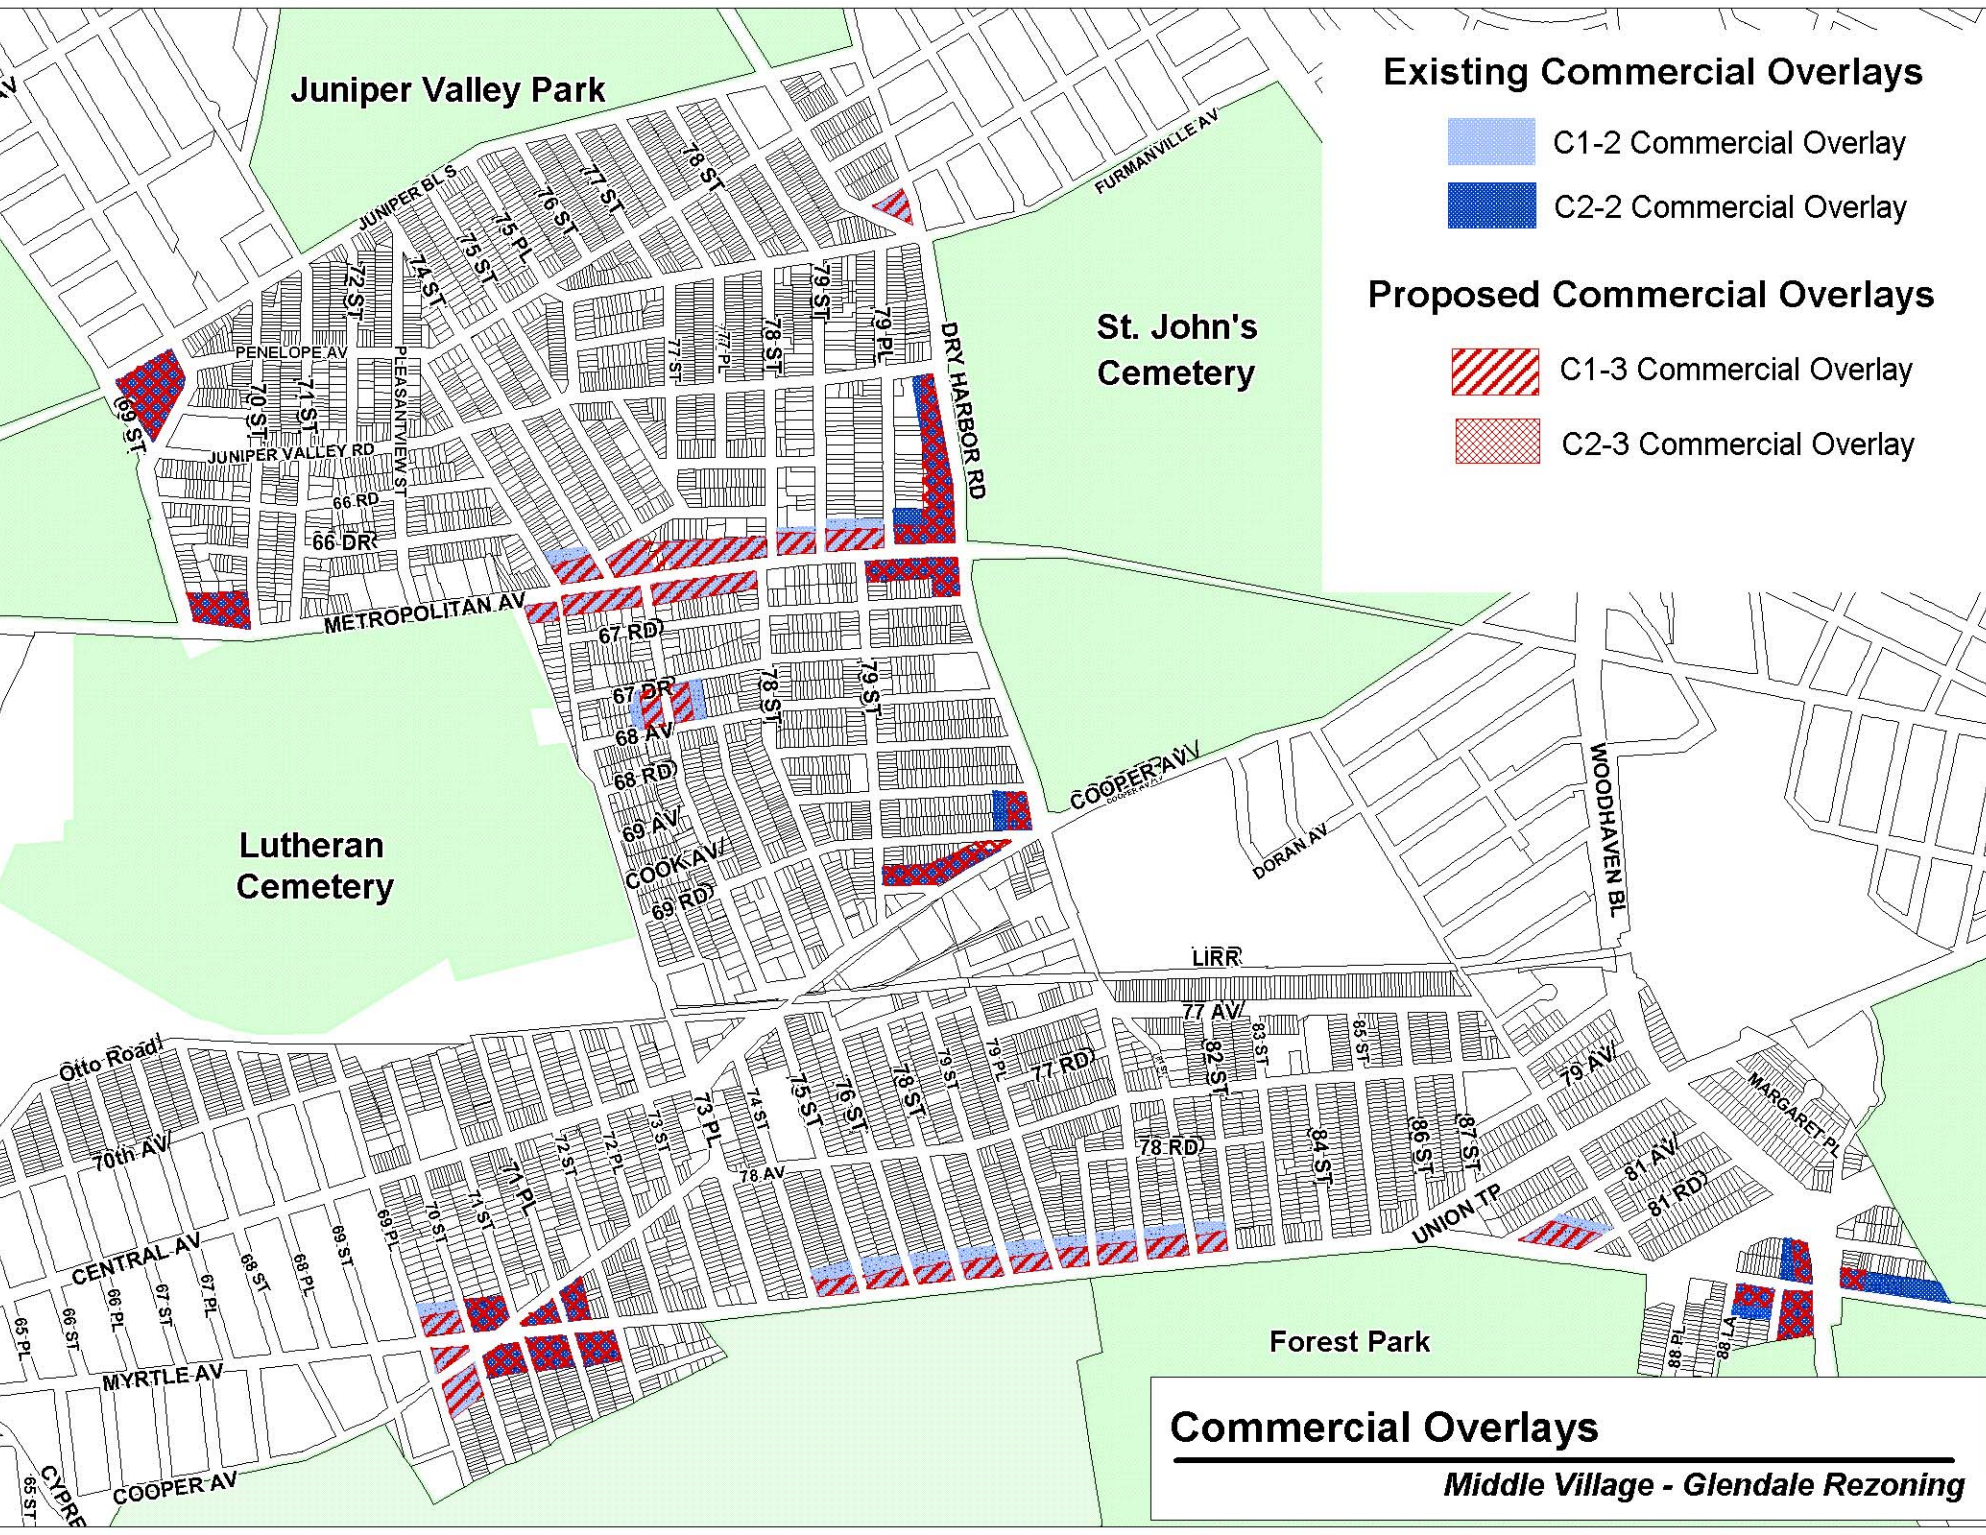

Juniper Valley Park

St. John's Cemetery

Lutheran Cemetery

Forest Park

**Existing Commercial Overlays**

- C1-2 Commercial Overlay
- C2-2 Commercial Overlay

**Proposed Commercial Overlays**

- C1-3 Commercial Overlay
- C2-3 Commercial Overlay

**Commercial Overlays**

*Middle Village - Glendale Rezoning*