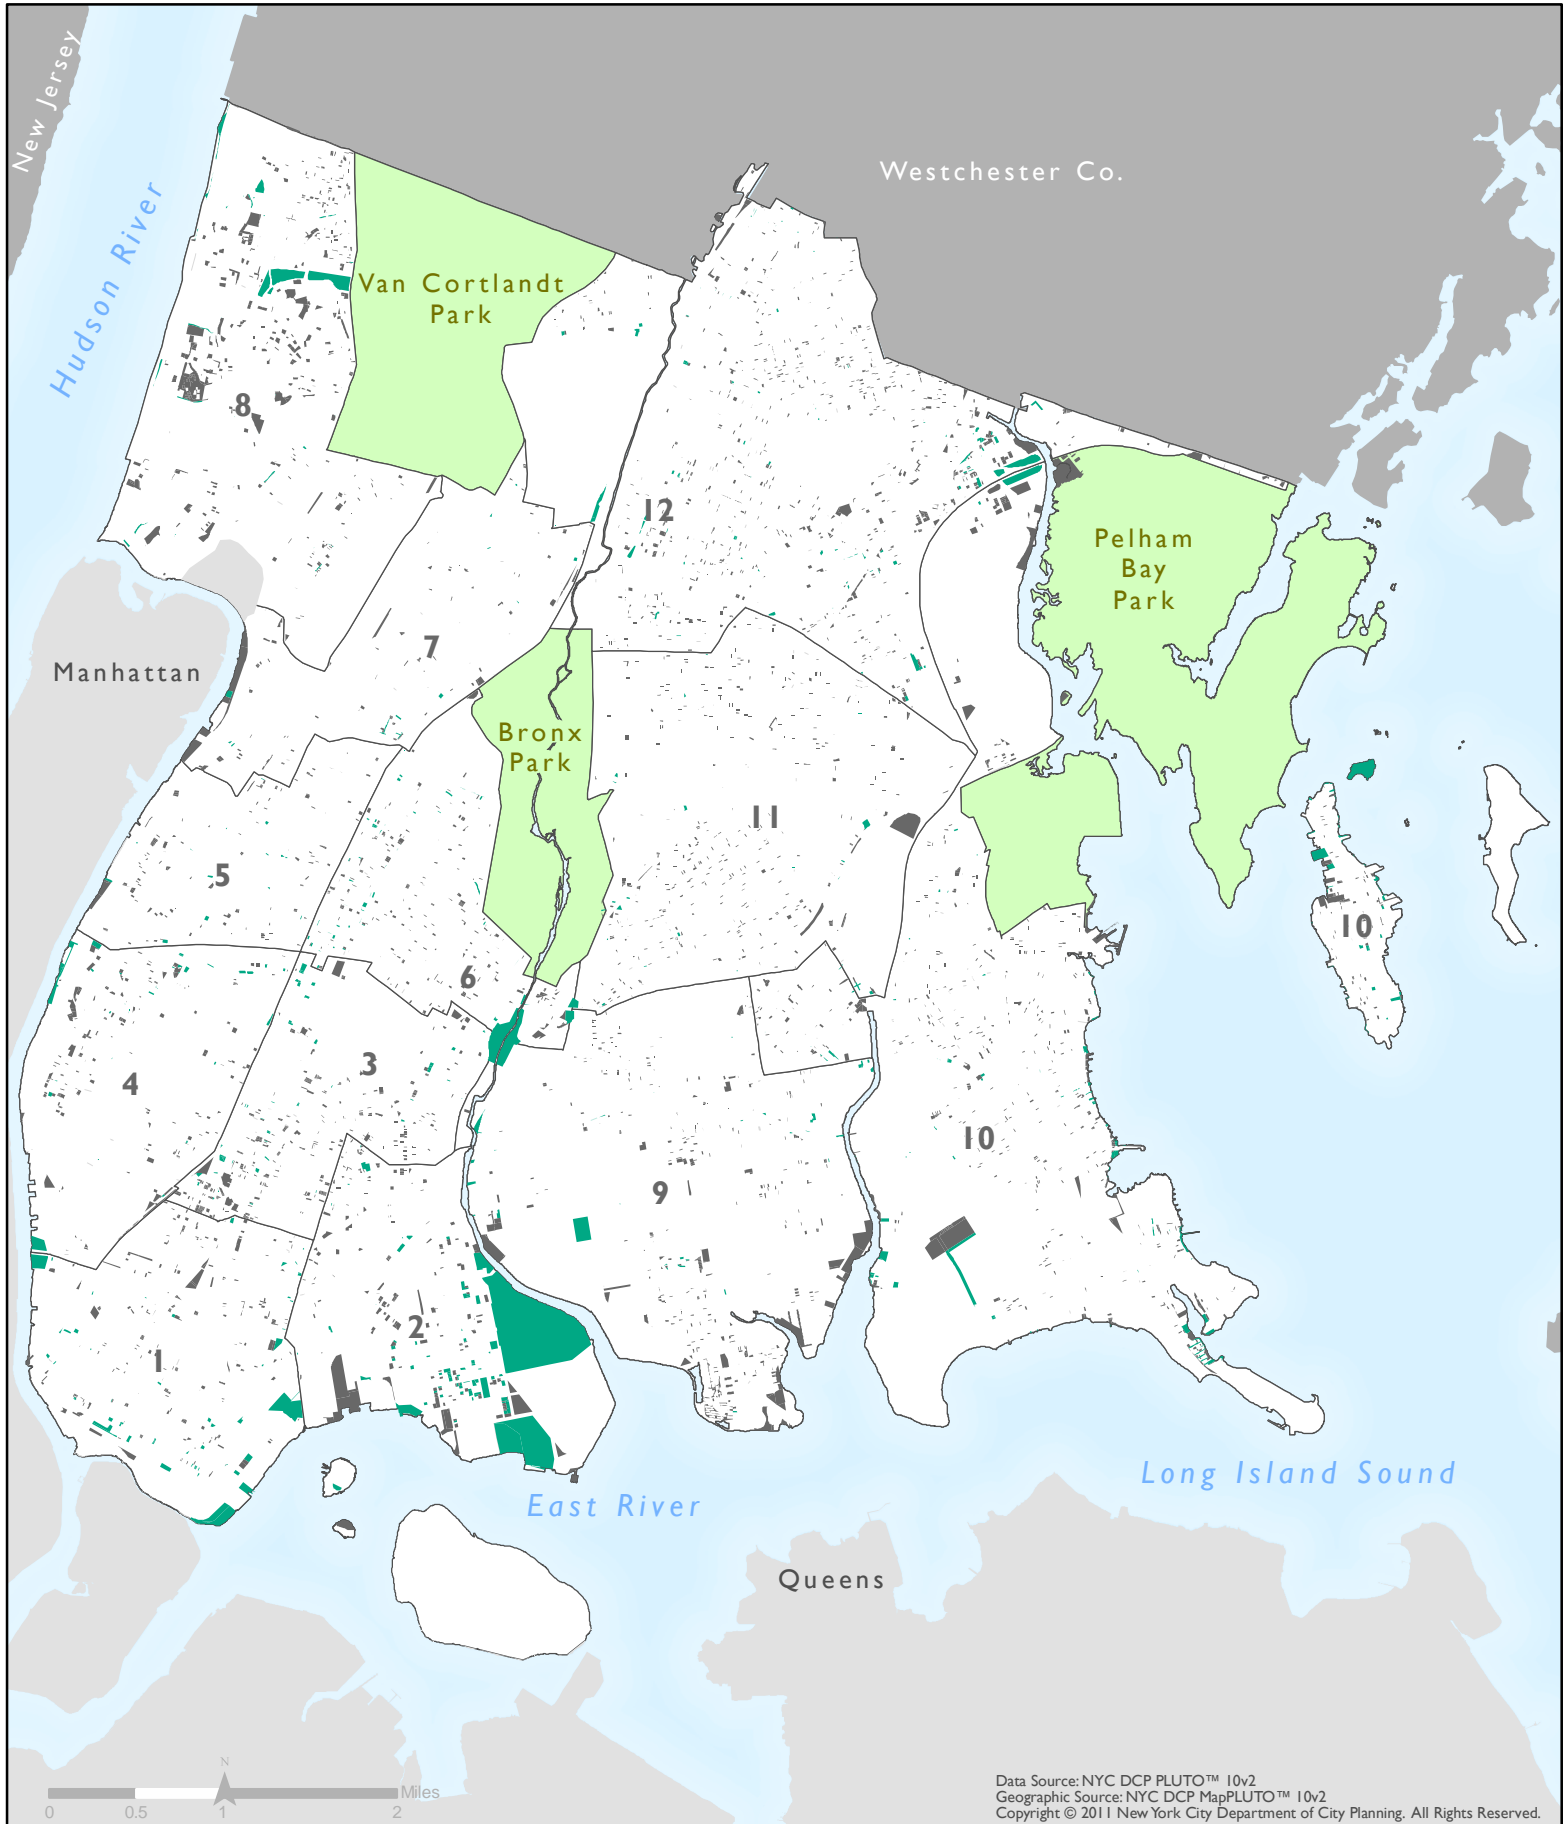

Bronx Land Use, 2010

Vacant Land and Lots with No Data (By Tax Lot)

Data Source: NYC DCP PLUTO™ 10v2
Geographic Source: NYC DCP MapPLUTO™ 10v2
Copyright © 2011 New York City Department of City Planning. All Rights Reserved.

	Lot Area in Acres	Percentage of Borough
Vacant Land	763	3.7%
No Data (Lots for which land use information could not be derived)	879	4.2%