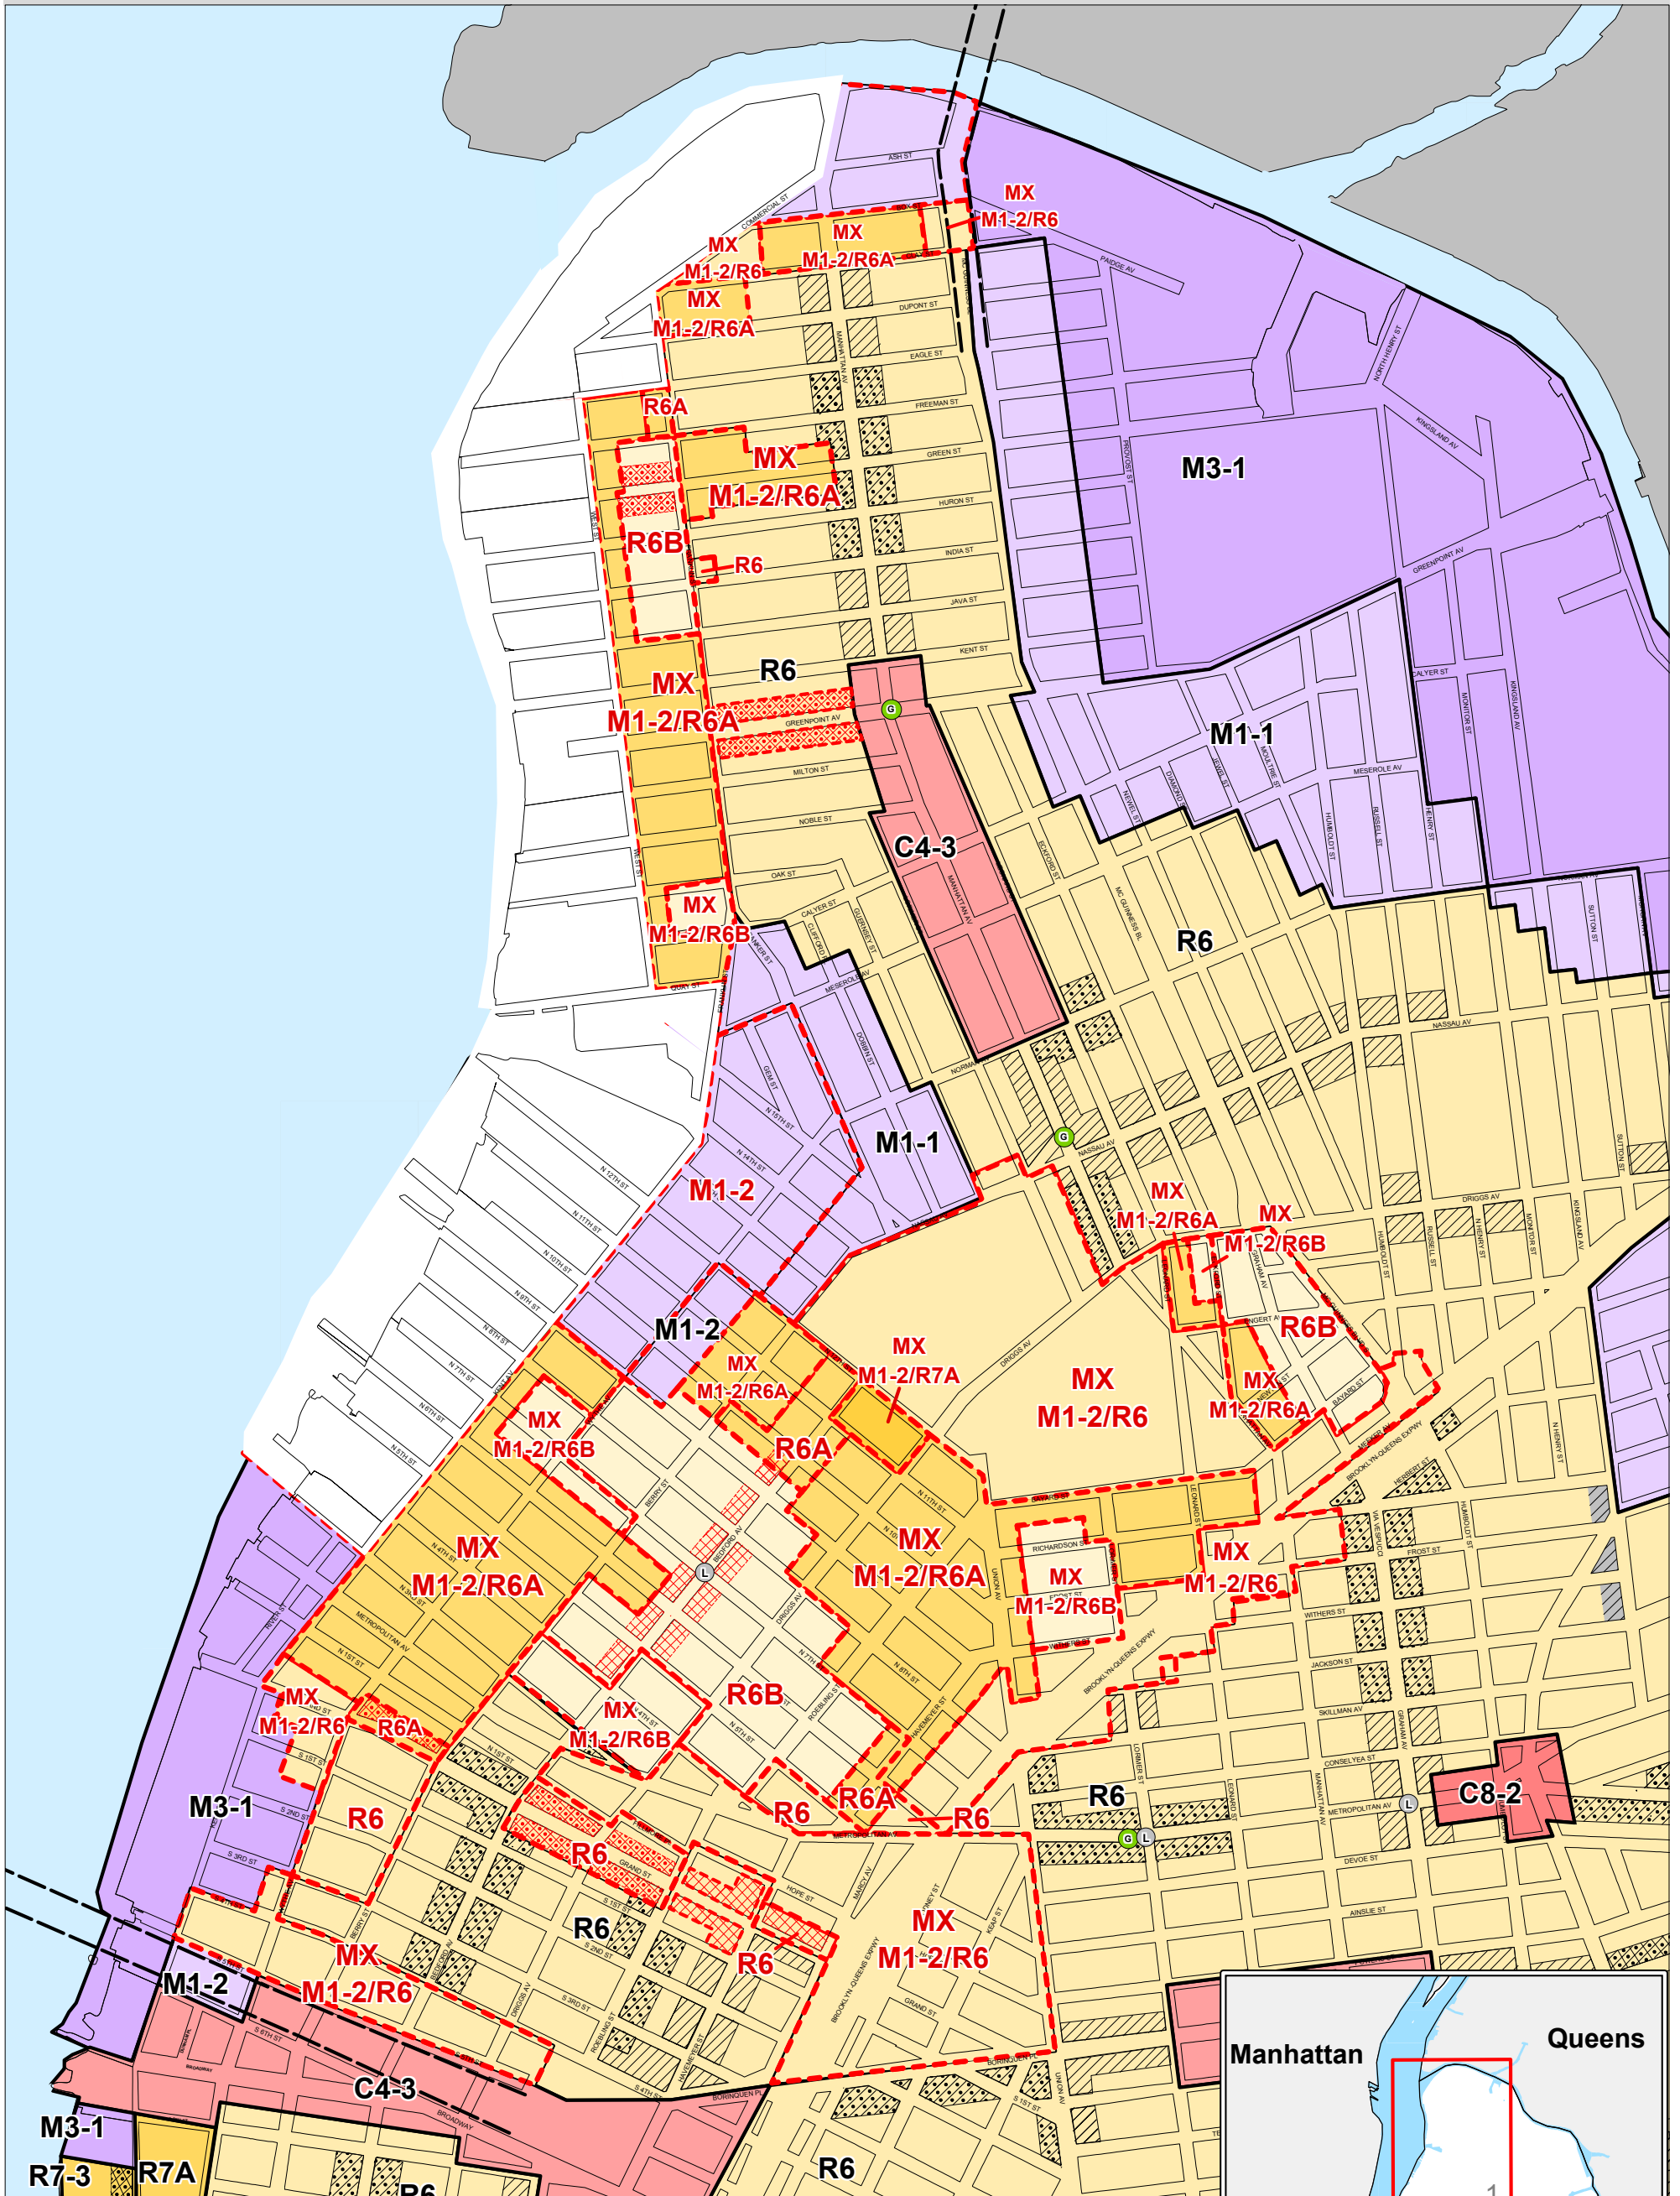

Proposed Upland Zoning

Zoning district boundaries:

- Existing zoning district boundary
- - - Proposed zoning district boundary
- - - Proposed mapped park
- C1-4 overlay
- C1-3 overlay
- C2-4 overlay
- C2-3 overlay