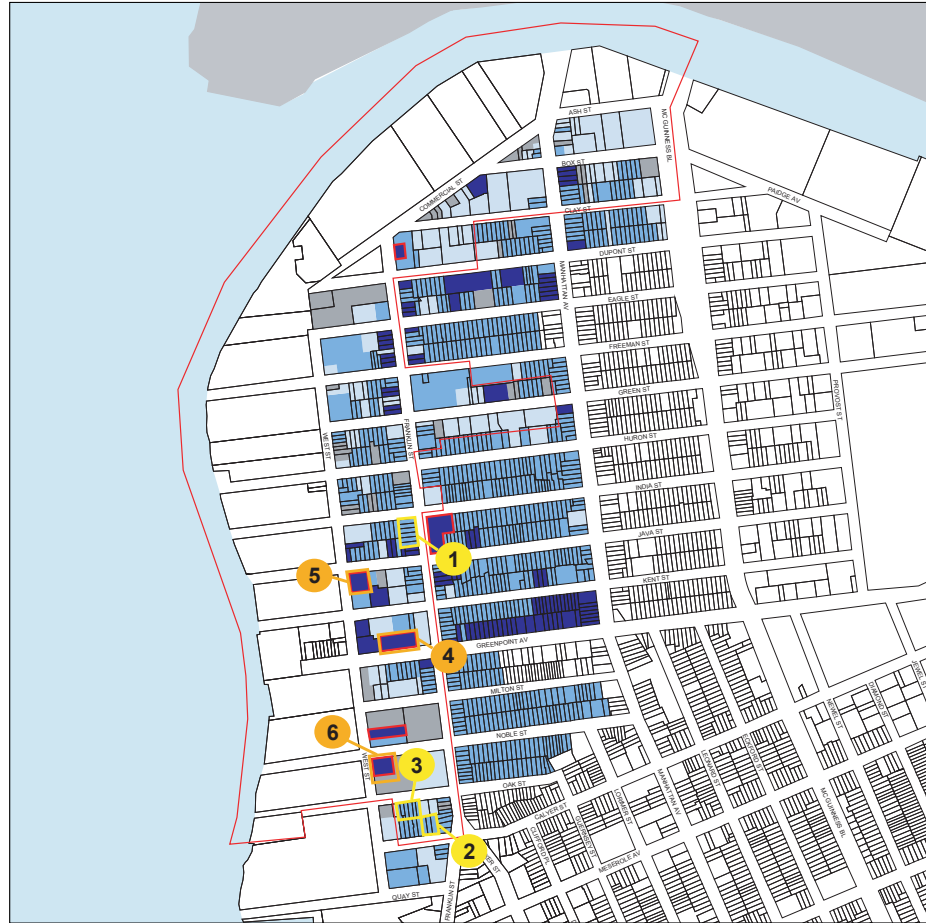

Neighborhood Context: Greenpoint

3 - 4 story context

Franklin Street between Java and India

Calyer Street between Franklin and West

Oak Street between West and Franklin

Building Height

- 30 - 45 feet
- 45 - 60 feet
- > 60 feet
- Primarily low-rise industrial
- No building

5 - 6 story context

Greenpoint Ave. between Franklin and West Streets

West Street between Java and Kent

West and Noble Streets