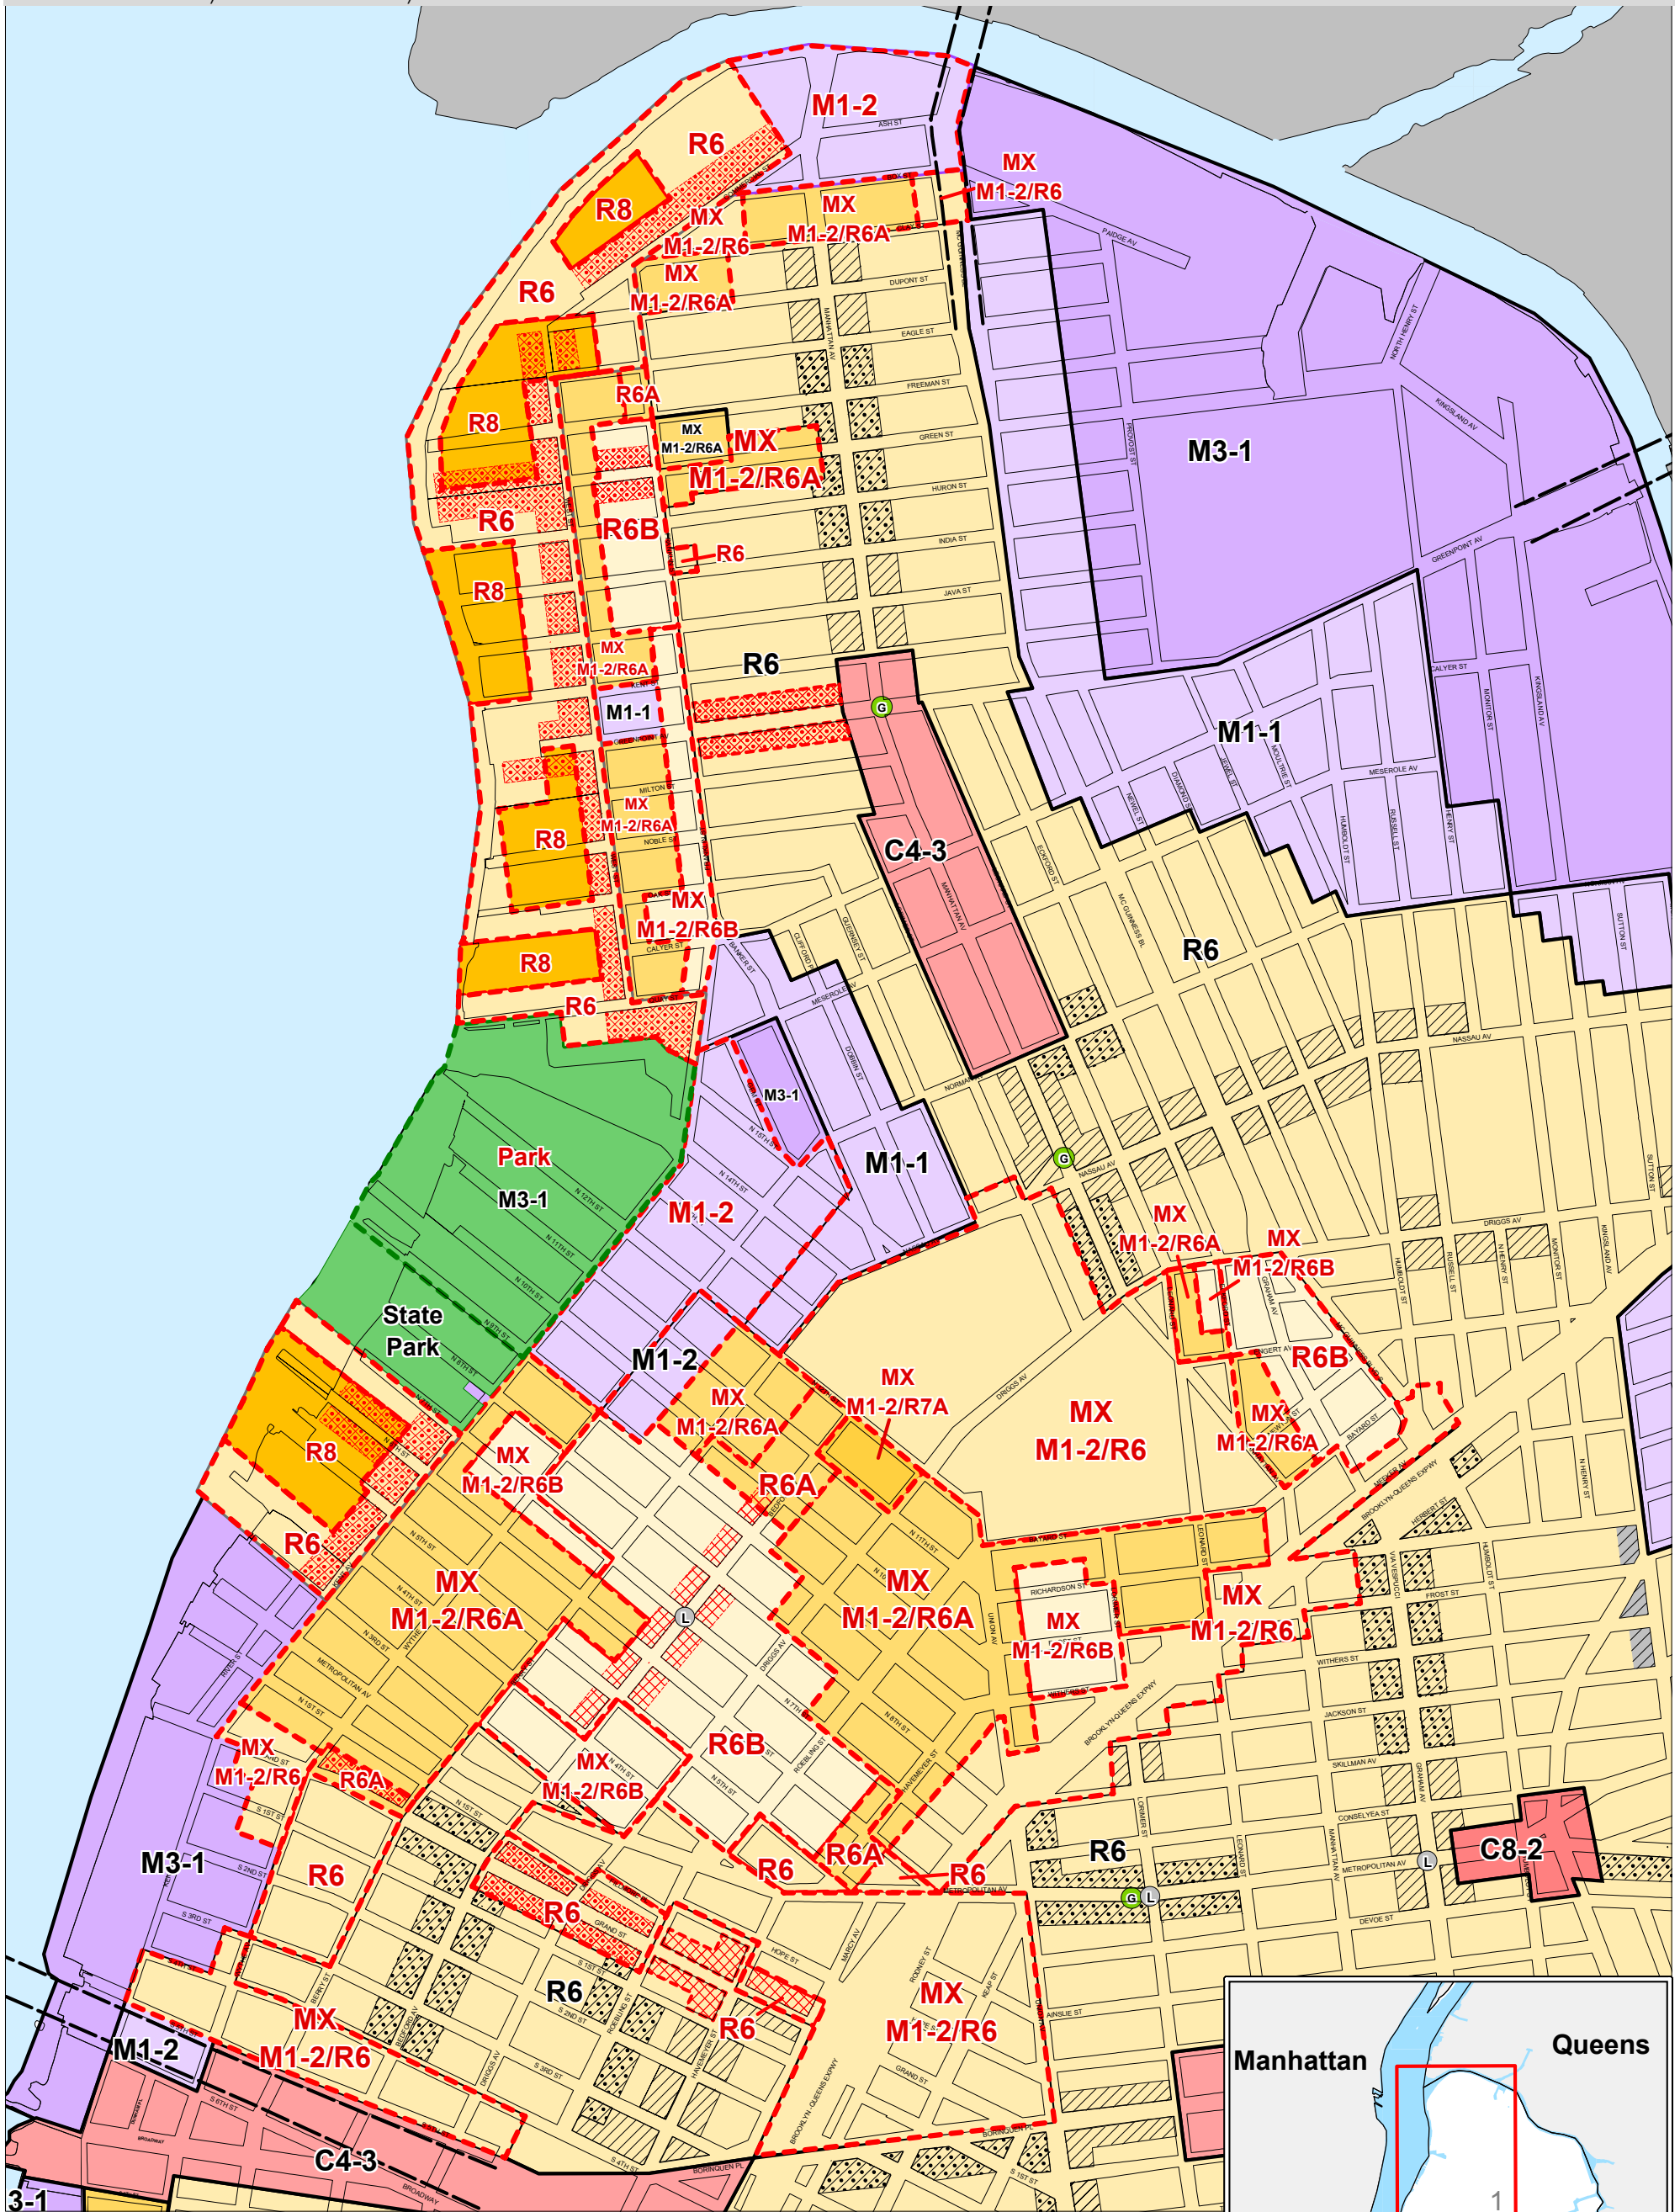

Adopted Zoning

ULURP Nos. N050110(A) ZRK, C050111(A) ZMK, C040415 MMK, C040416 MMK, C040417 MMK, C040418 MMK

Zoning district boundaries:

- Existing zoning district boundary
- - - Adopted zoning district boundary
- - - Mapped park
- C1-4 overlay
- C1-3 overlay
- C2-4 overlay
- C2-3 overlay