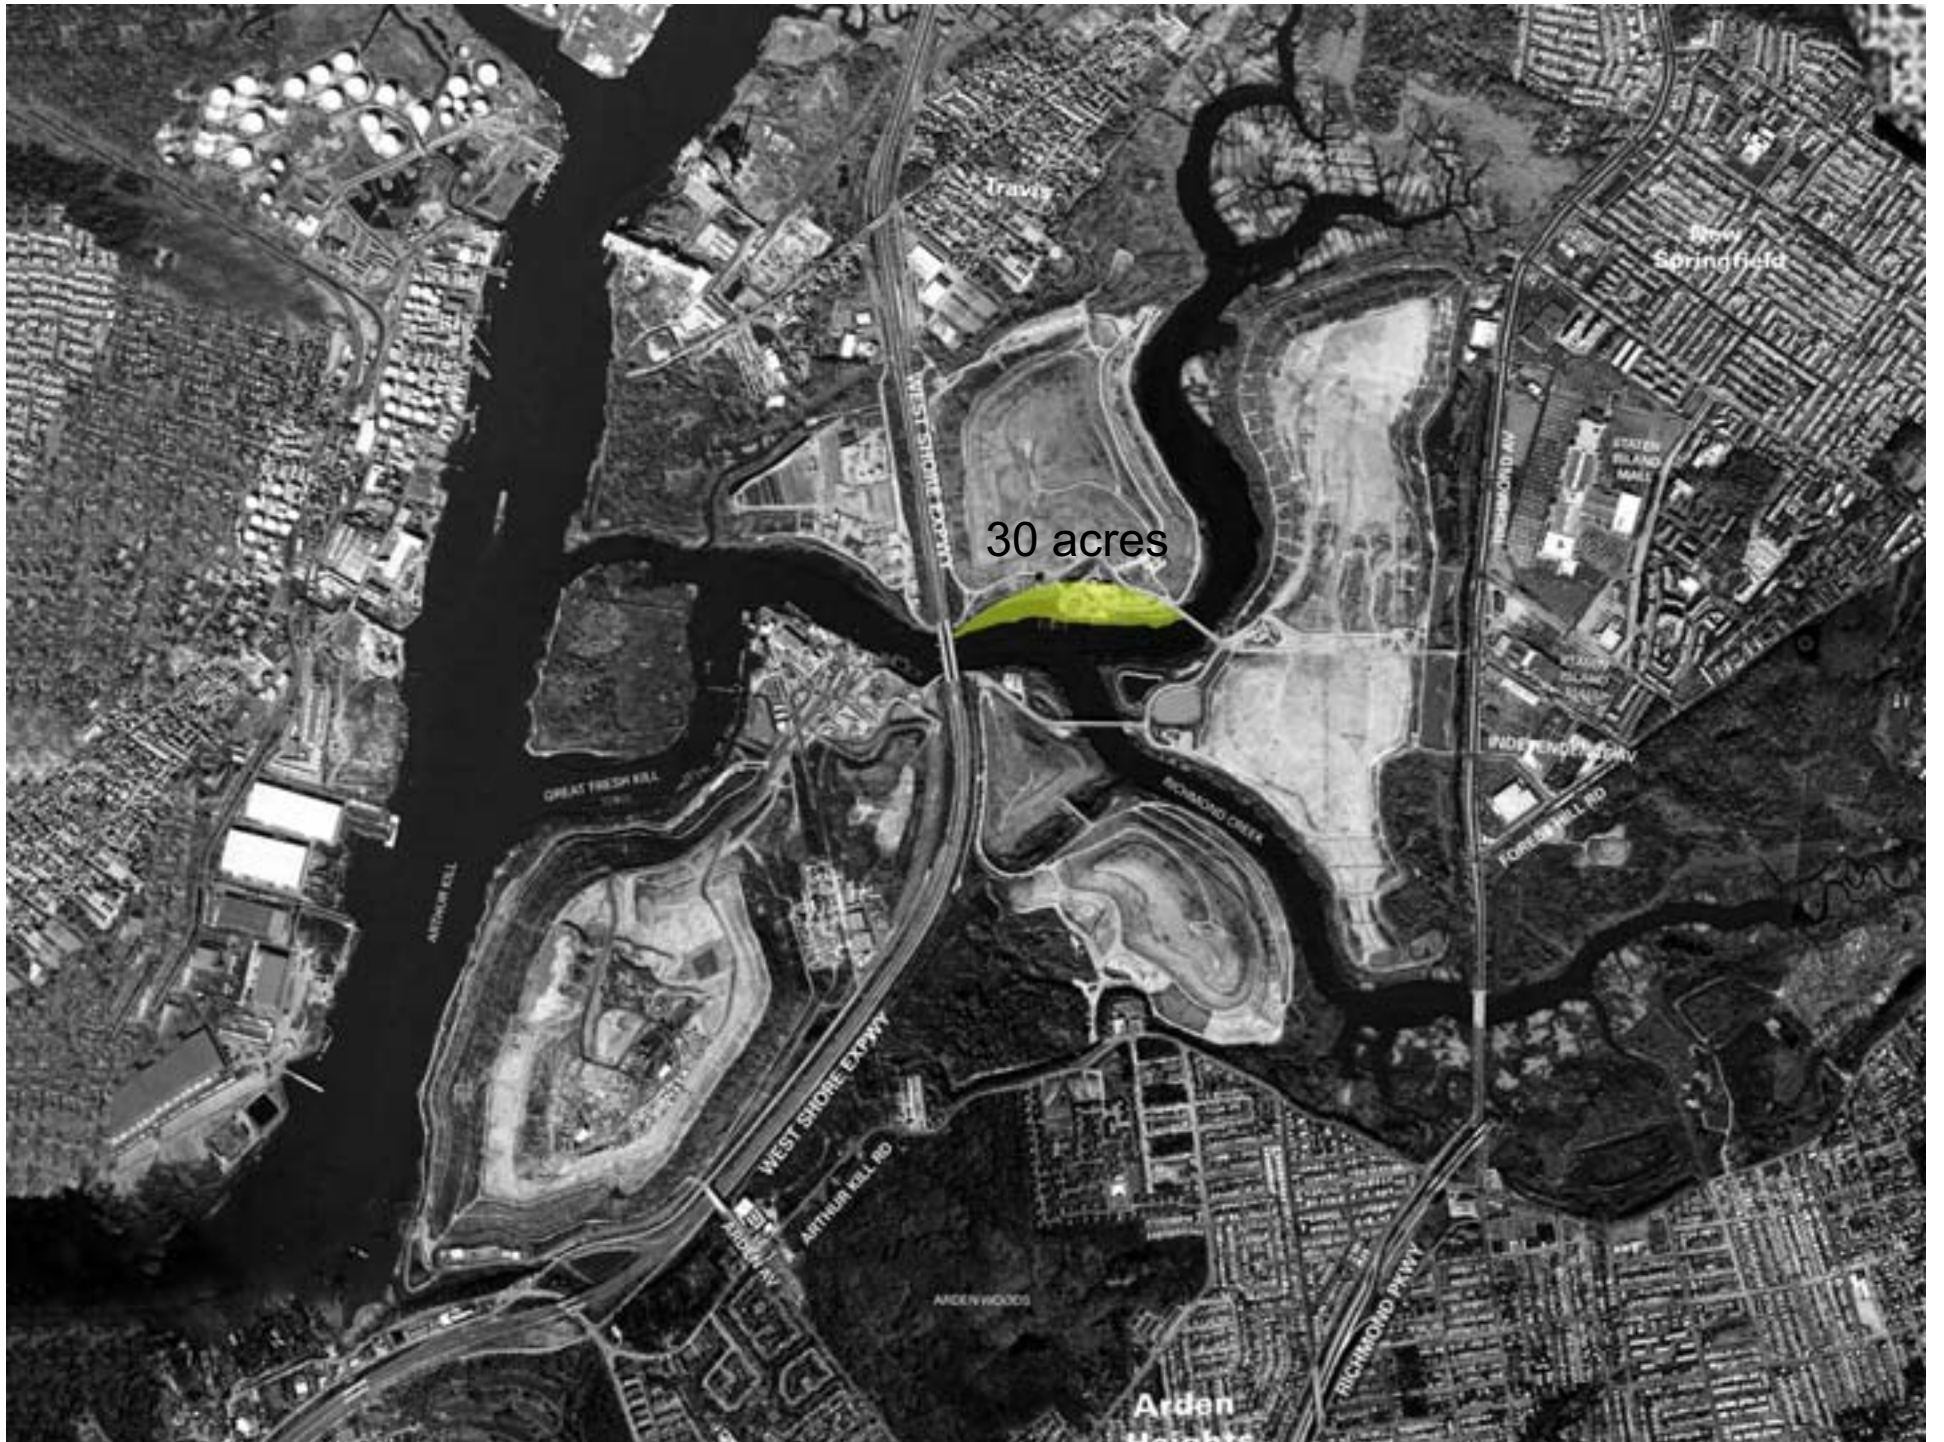

Creek Landing

30 acres

25 acres

0 mi

0.25 mi

CREEK LANDING

OPEN LAWNS

WETLAND MARSH INLET

WATER TERRACE and BOATING

WATERFRONT PROMENADE / MARKET ROOF

EVENT SPACE

EVENT SPACE

The Point

70 acres

0 mi

0.25 mi