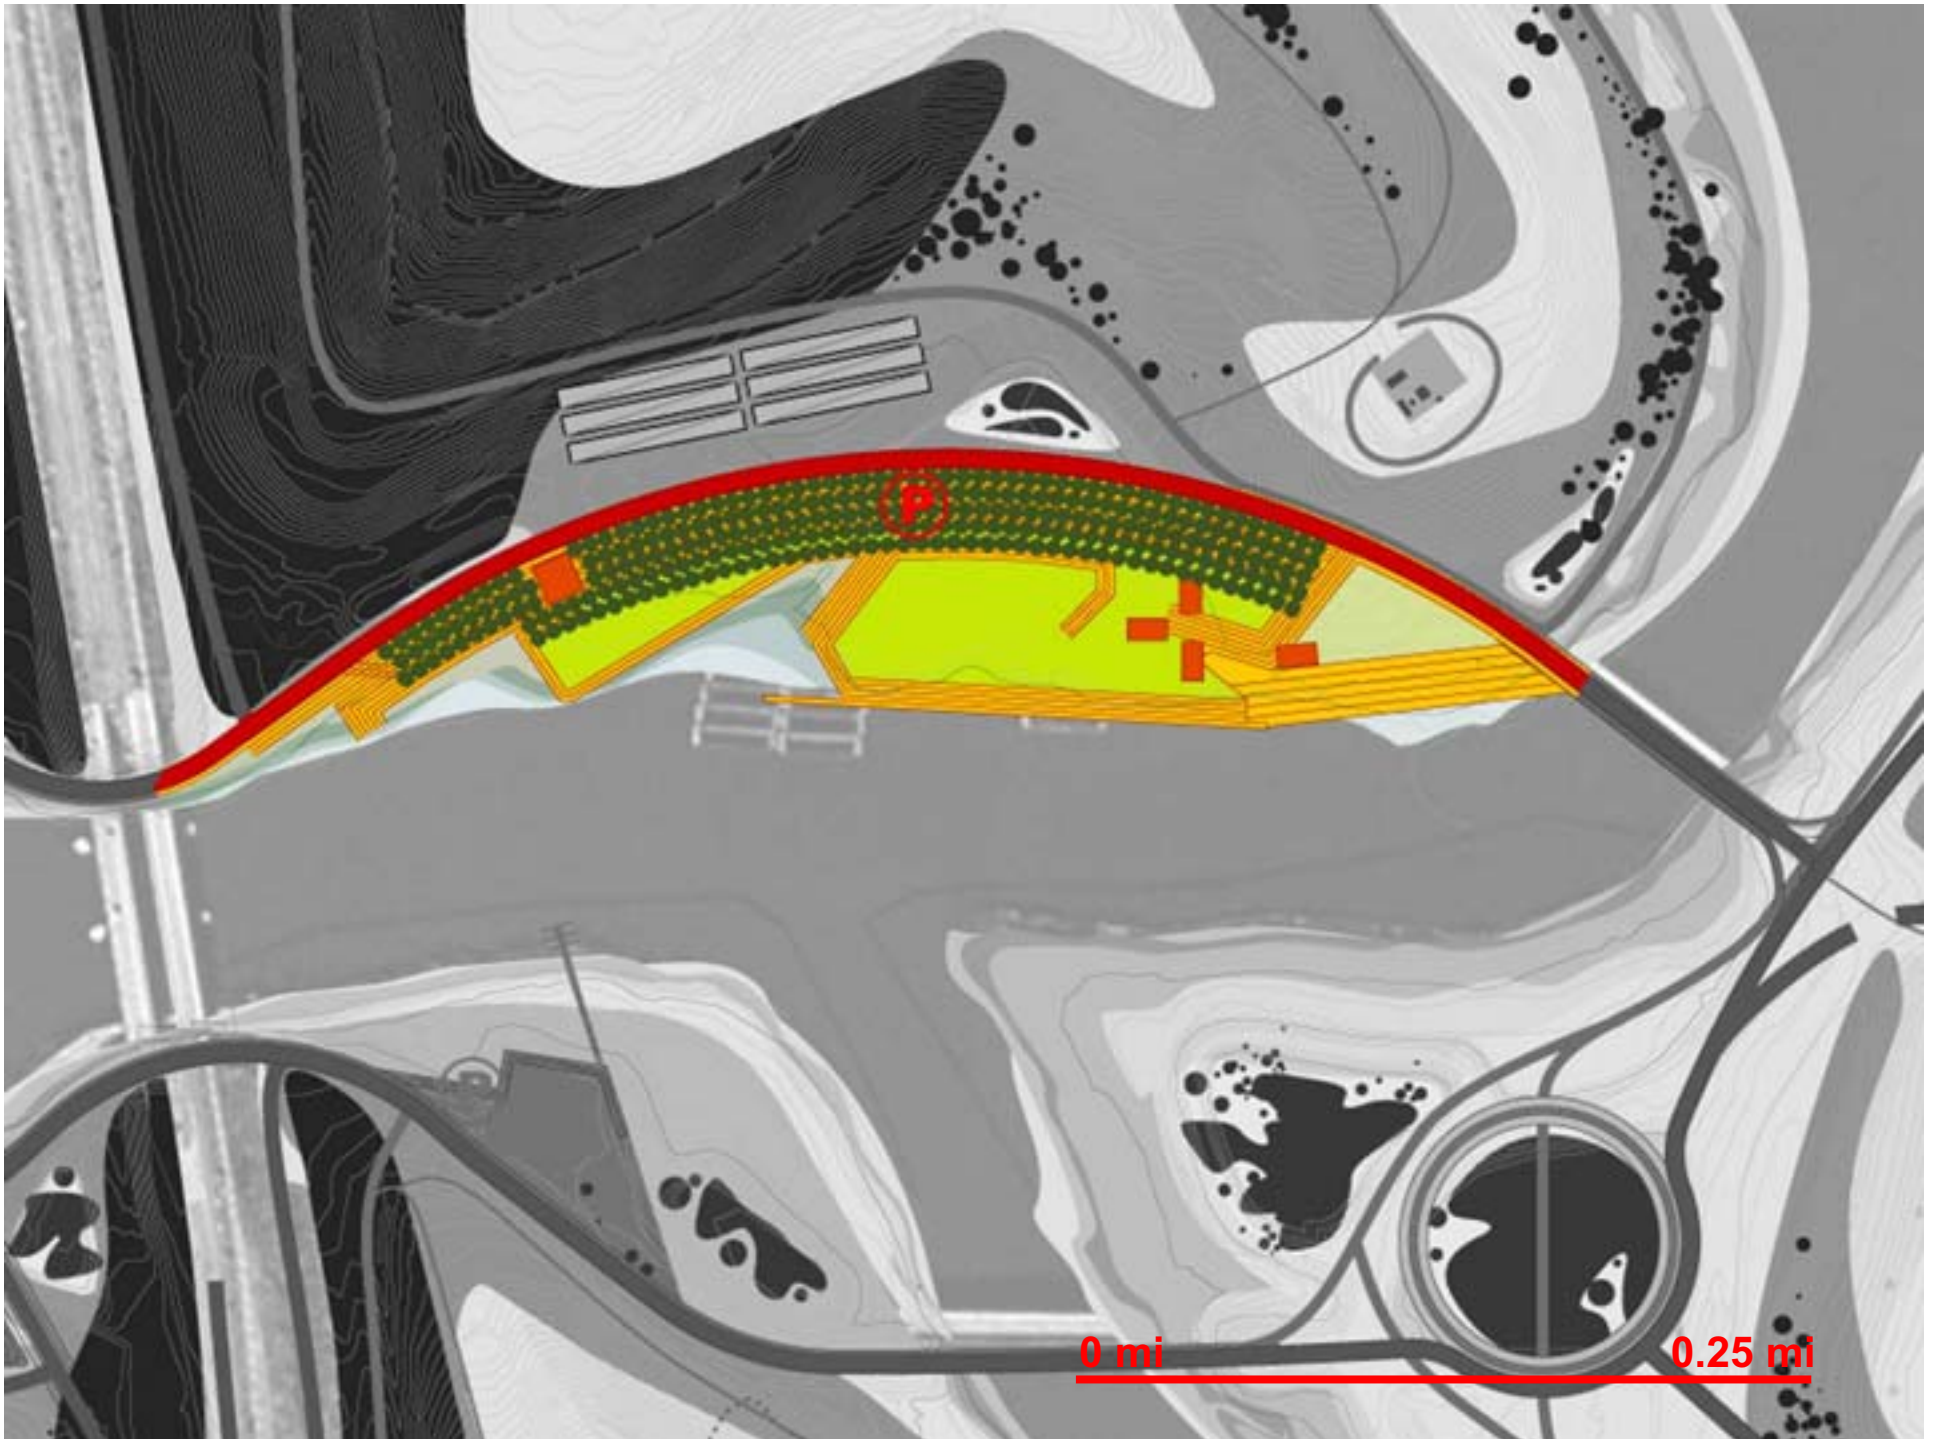

Creek Landing

30 acres

25 acres

0 mi

0.25 mi

CREEK LANDING

OPEN LAWNS

WETLAND MARSH INLET

WATER TERRACE and BOATING

WATERFRONT PROMENADE / MARKET ROOF

EVENT SPACE

EVENT SPACE

The Point

70 acres

0 mi

0.25 mi

POINT

ESPLANADE AND BARGE GARDENS

ESPLANADE AND FERRY LANDING

RESTAURANTS:

MARKET AND EVENT ROOF:

BOG GARDENS:

DESIGNATED CYCLING PATHS