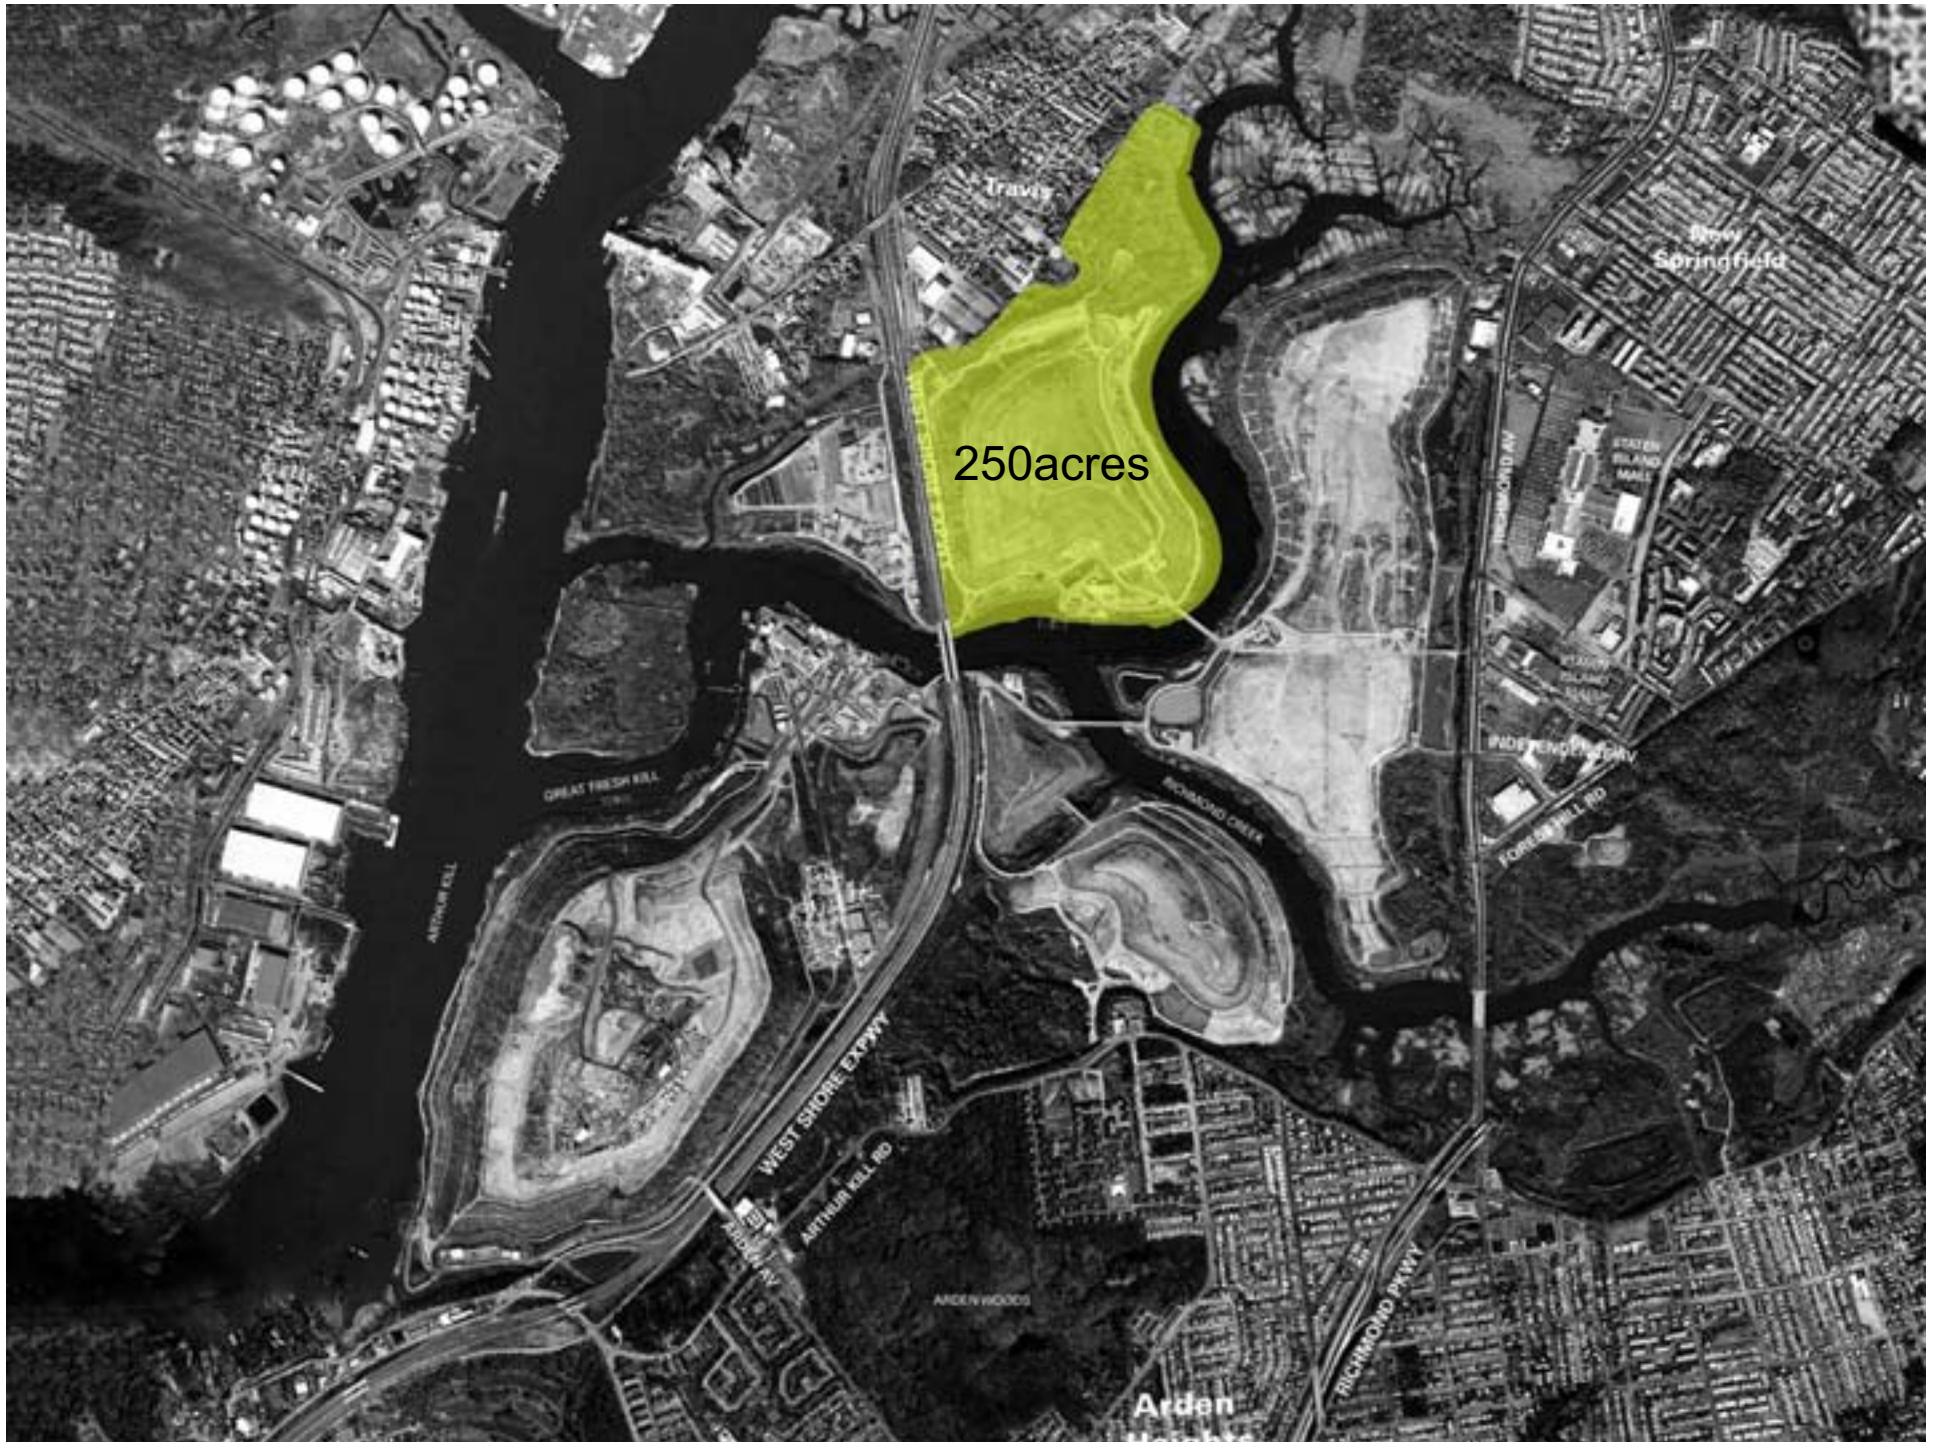

**North Park**

250acres

Travis

Eastern  
Springfield

GREAT FRESH KILL

RICHARD CREEK

EASTERN ISLAND MALL

WEST SHORE EXPRESSWAY

WIDE CREEK HIGHWAY

ARTHUR HILL RD

FOREST HILL RD

ARDEN WOODS

Arden  
Heights

RICHMOND PARKWAY

Restored stream and trail

Expanded park area/lawn

Picnic strip

Renovated softball field

Restored stream and trail

Scenic overlook

Rock basin

Mixed woodland

Meadow

Birding dock

Canoe dock

Footpaths

Pond

Eco-education center

Fishing dock

Multi-use path

Designated cycling path

Scenic hilltop overlook