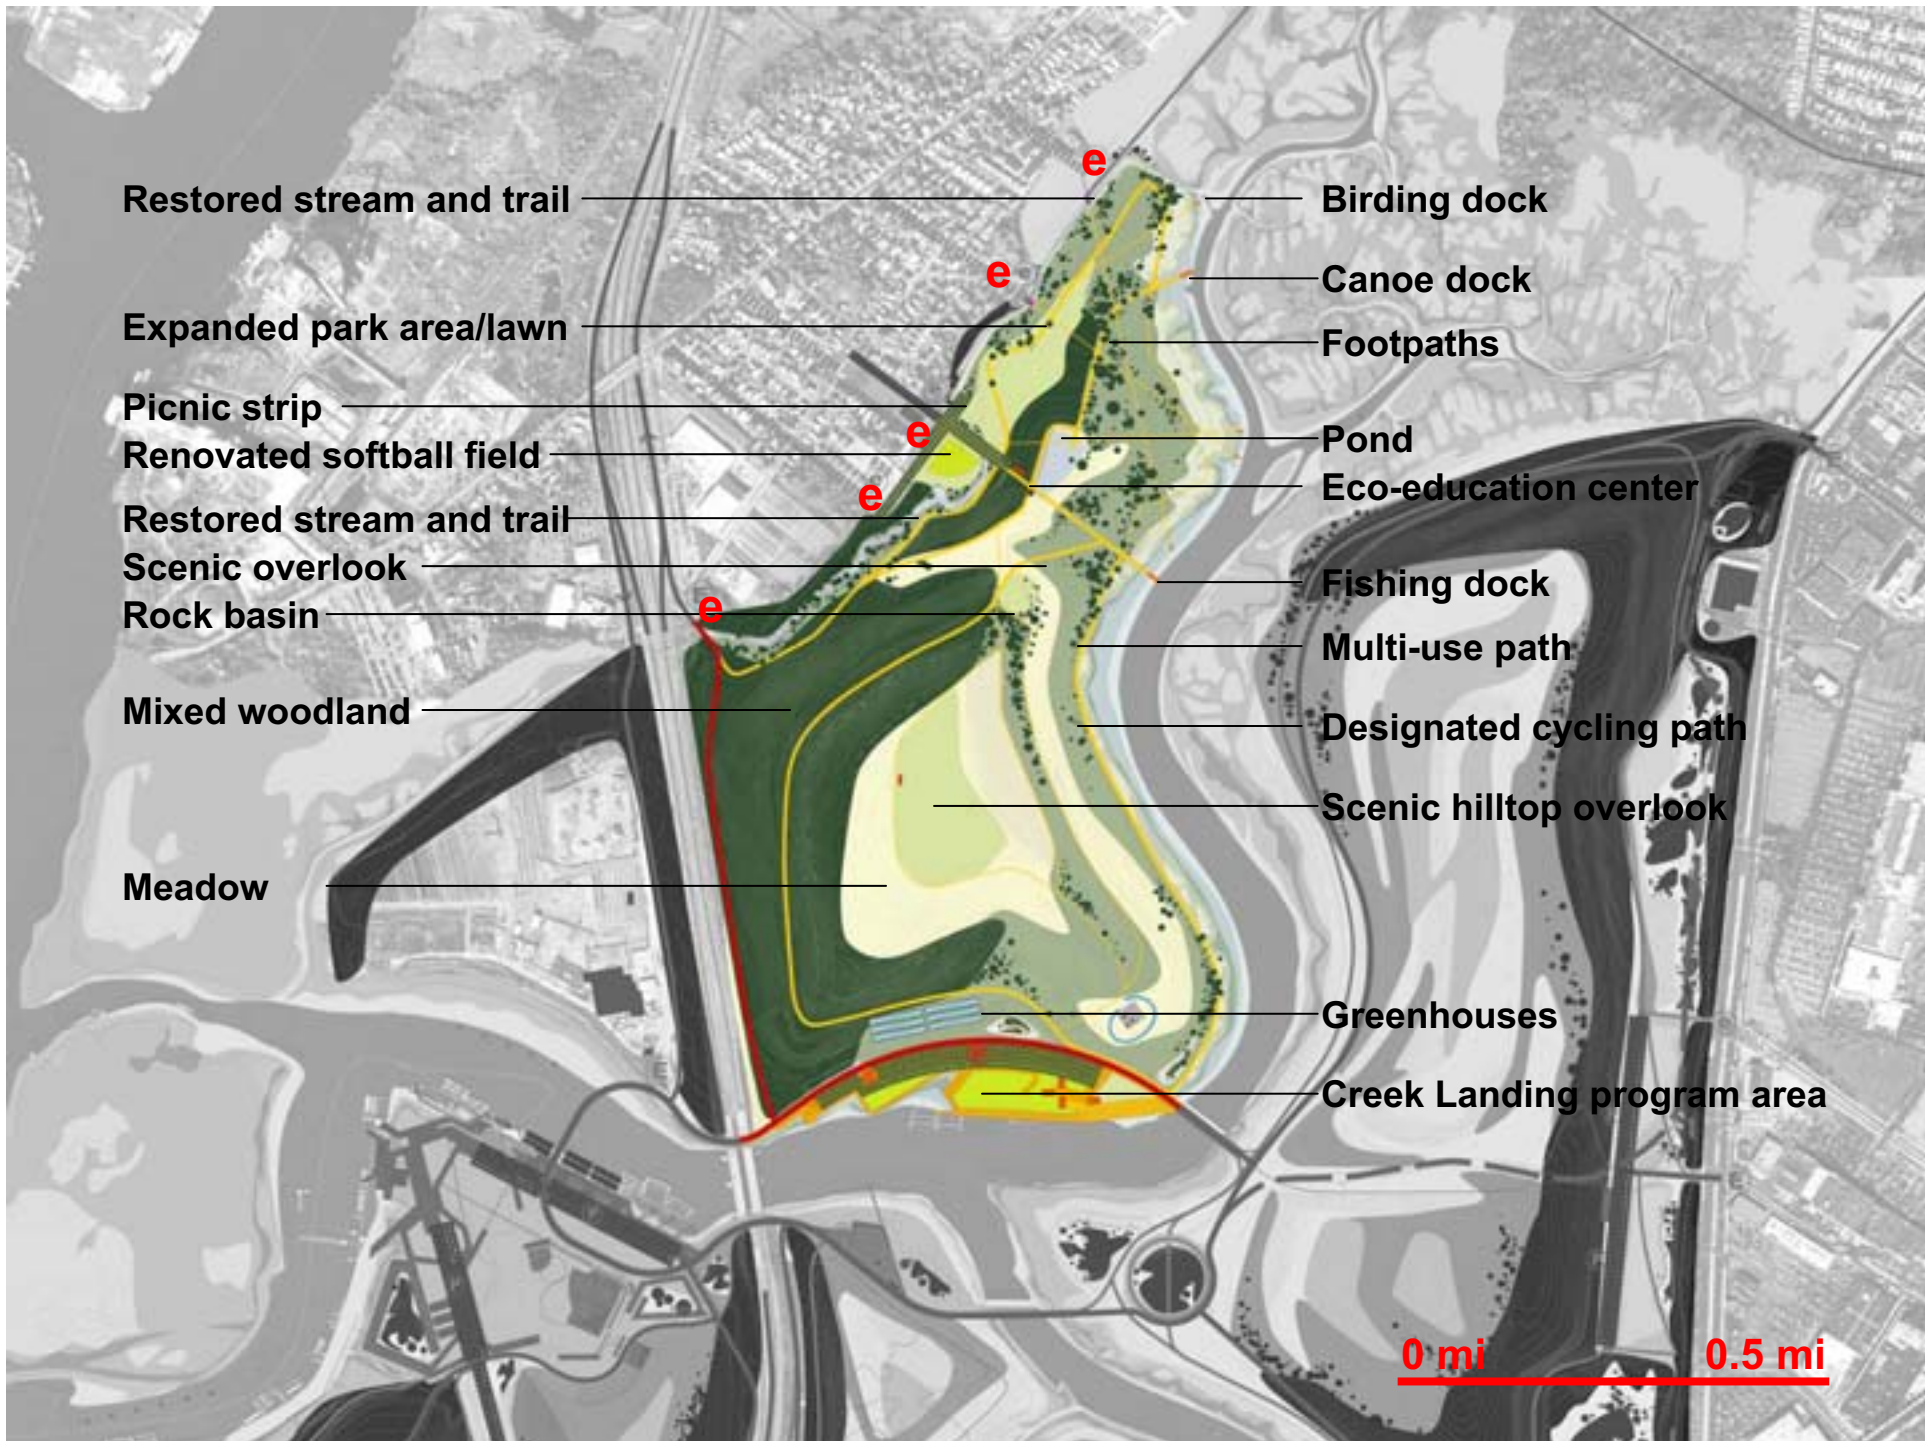

WIDE CREEK HIGHWAY

ARTHUR HILL RD

FOREST HILL RD

ARDEN WOODS

Arden  
Heights

RICHMOND PARKWAY

Restored stream and trail

Expanded park area/lawn

Picnic strip

Renovated softball field

Restored stream and trail

Scenic overlook

Rock basin

Mixed woodland

Meadow

Birding dock

Canoe dock

Footpaths

Pond

Eco-education center

Fishing dock

Multi-use path

Designated cycling path

Scenic hilltop overlook

**FISHING: Docks for family fishing and wetland overlooks**

**HILLTOP OVERLOOKS**