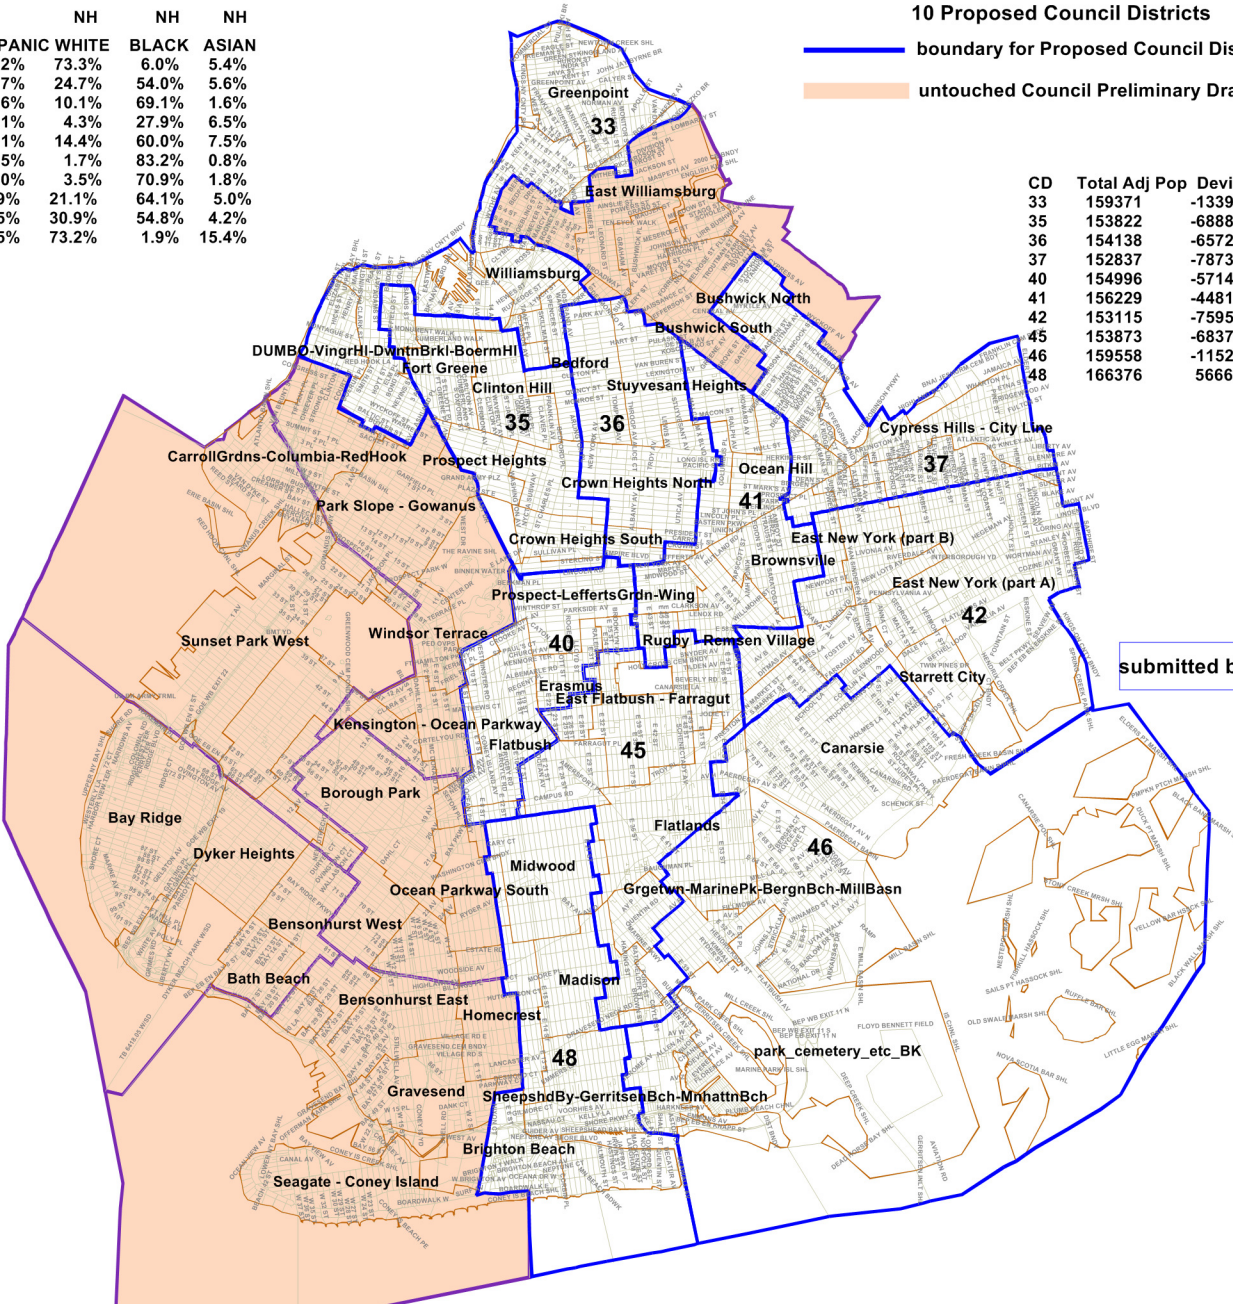

10 Proposed Council Districts

- boundary for Proposed Council Districts
- untouched Council Preliminary Draft Plan

CD	Total Adj Pop	Deviation	Deviation Pct
33	159371	-1339	-0.8
35	153822	-6888	-4.3
36	154138	-6572	-4.1
37	152837	-7873	-4.9
40	154996	-5714	-3.6
41	156229	-4481	-2.8
42	153115	-7595	-4.7
45	153873	-6837	-4.3
46	159558	-1152	-0.7
48	166376	5666	3.5