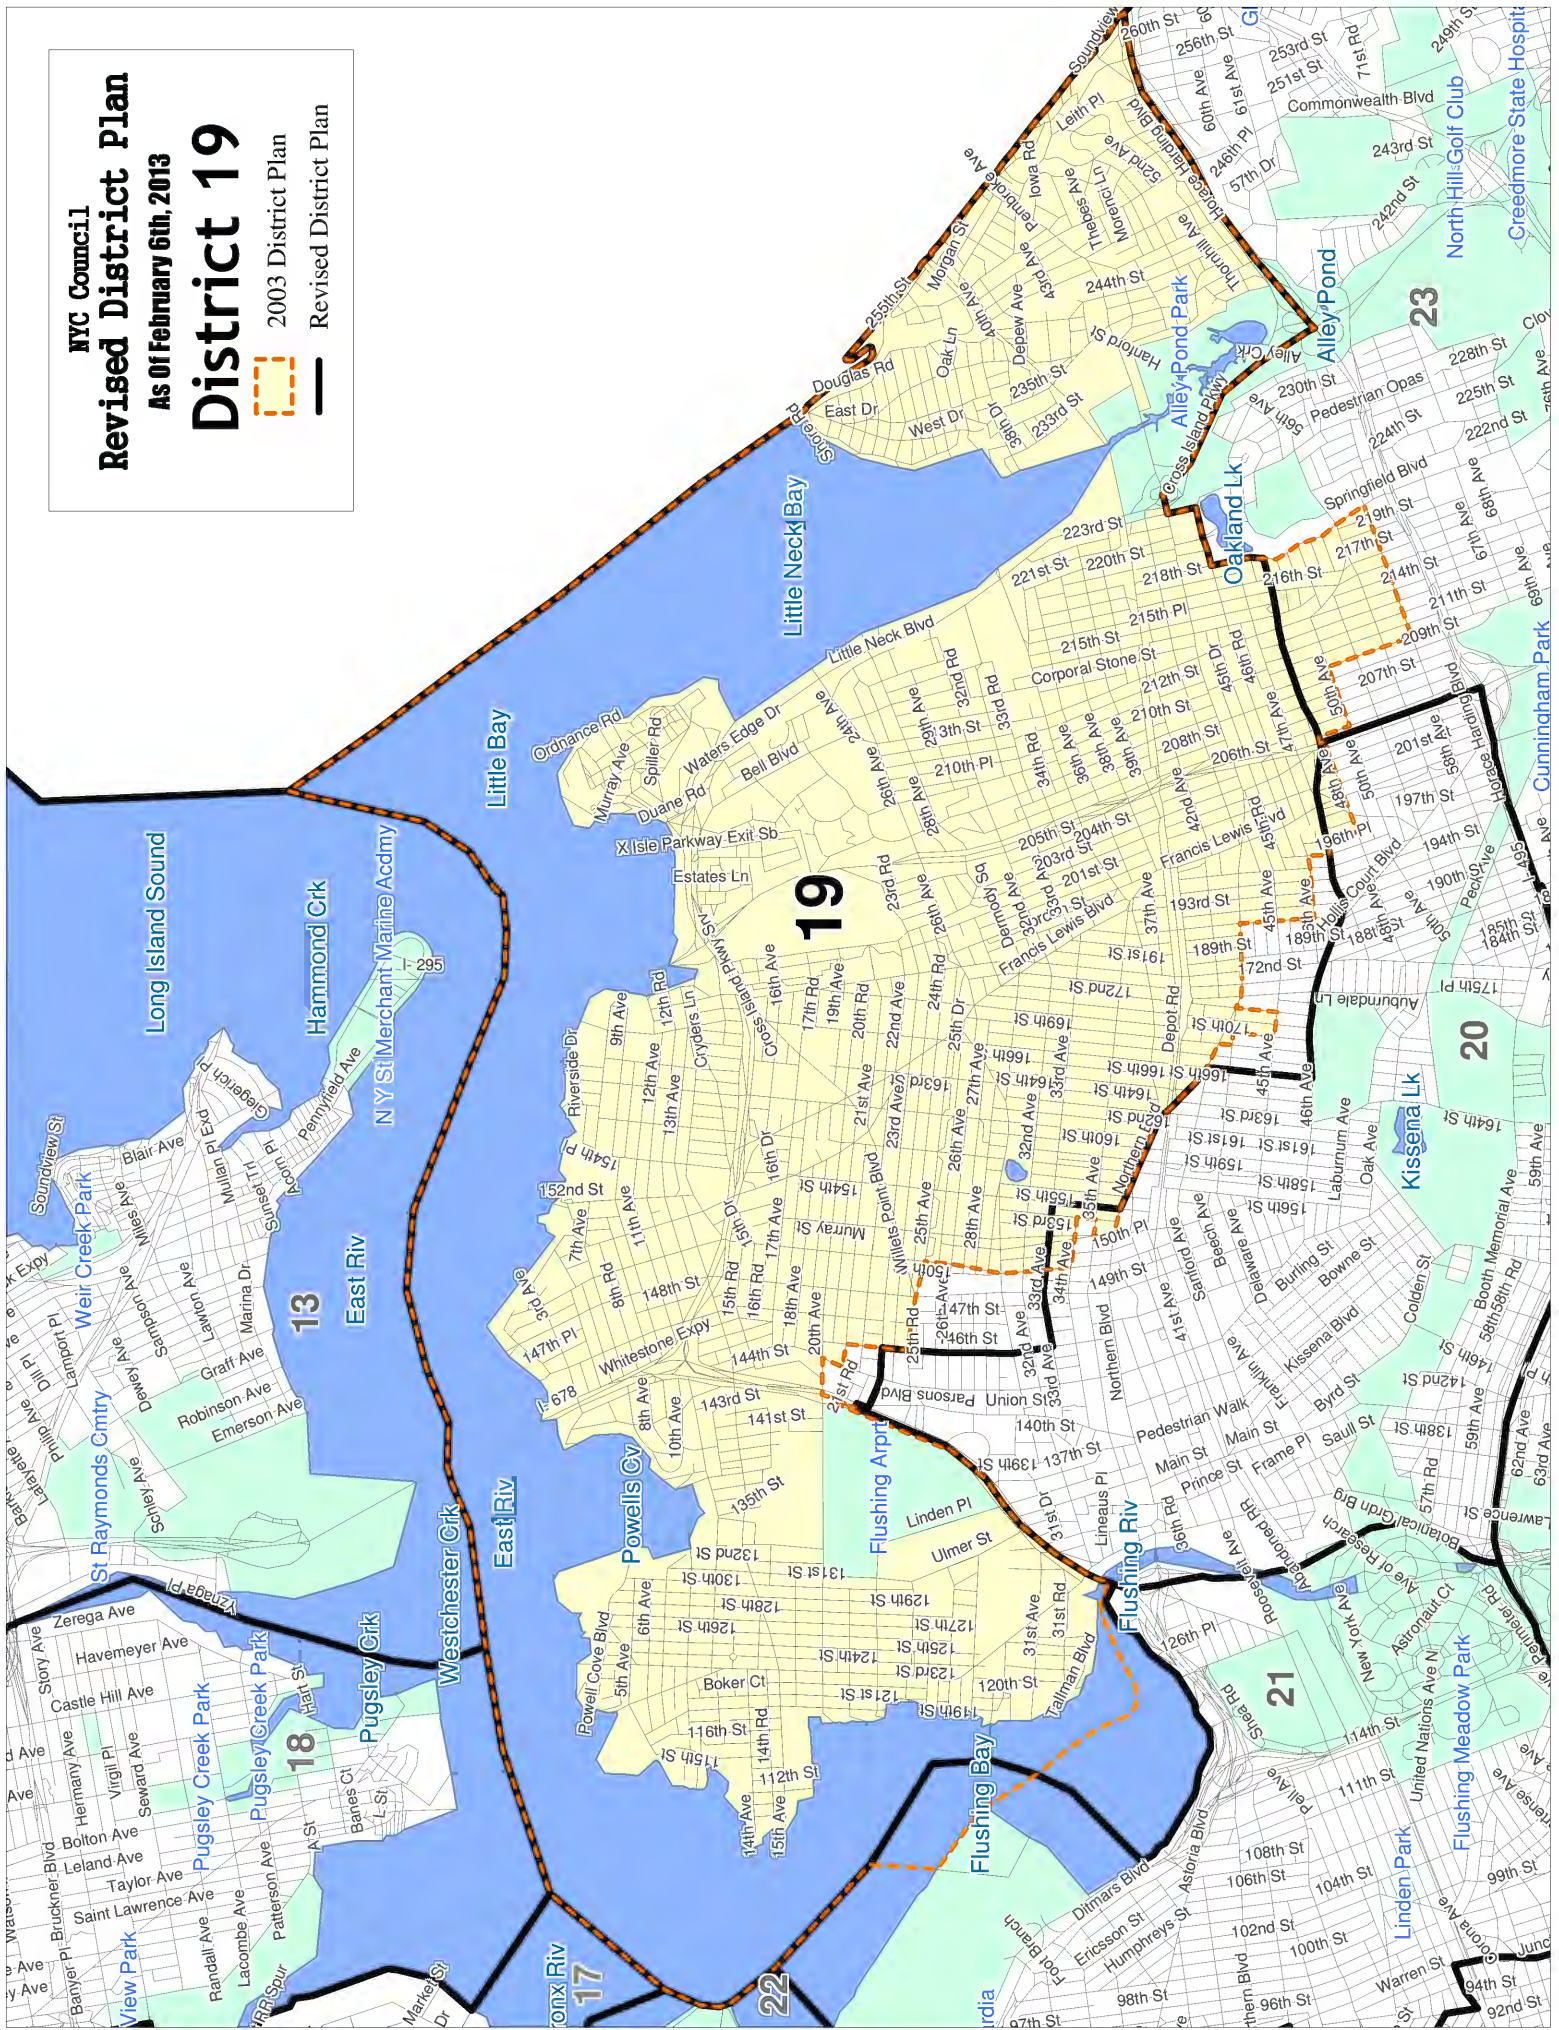

NYC Council
Revised District Plan
As Of February 6th, 2013

District 19
2003 District Plan
Revised District Plan