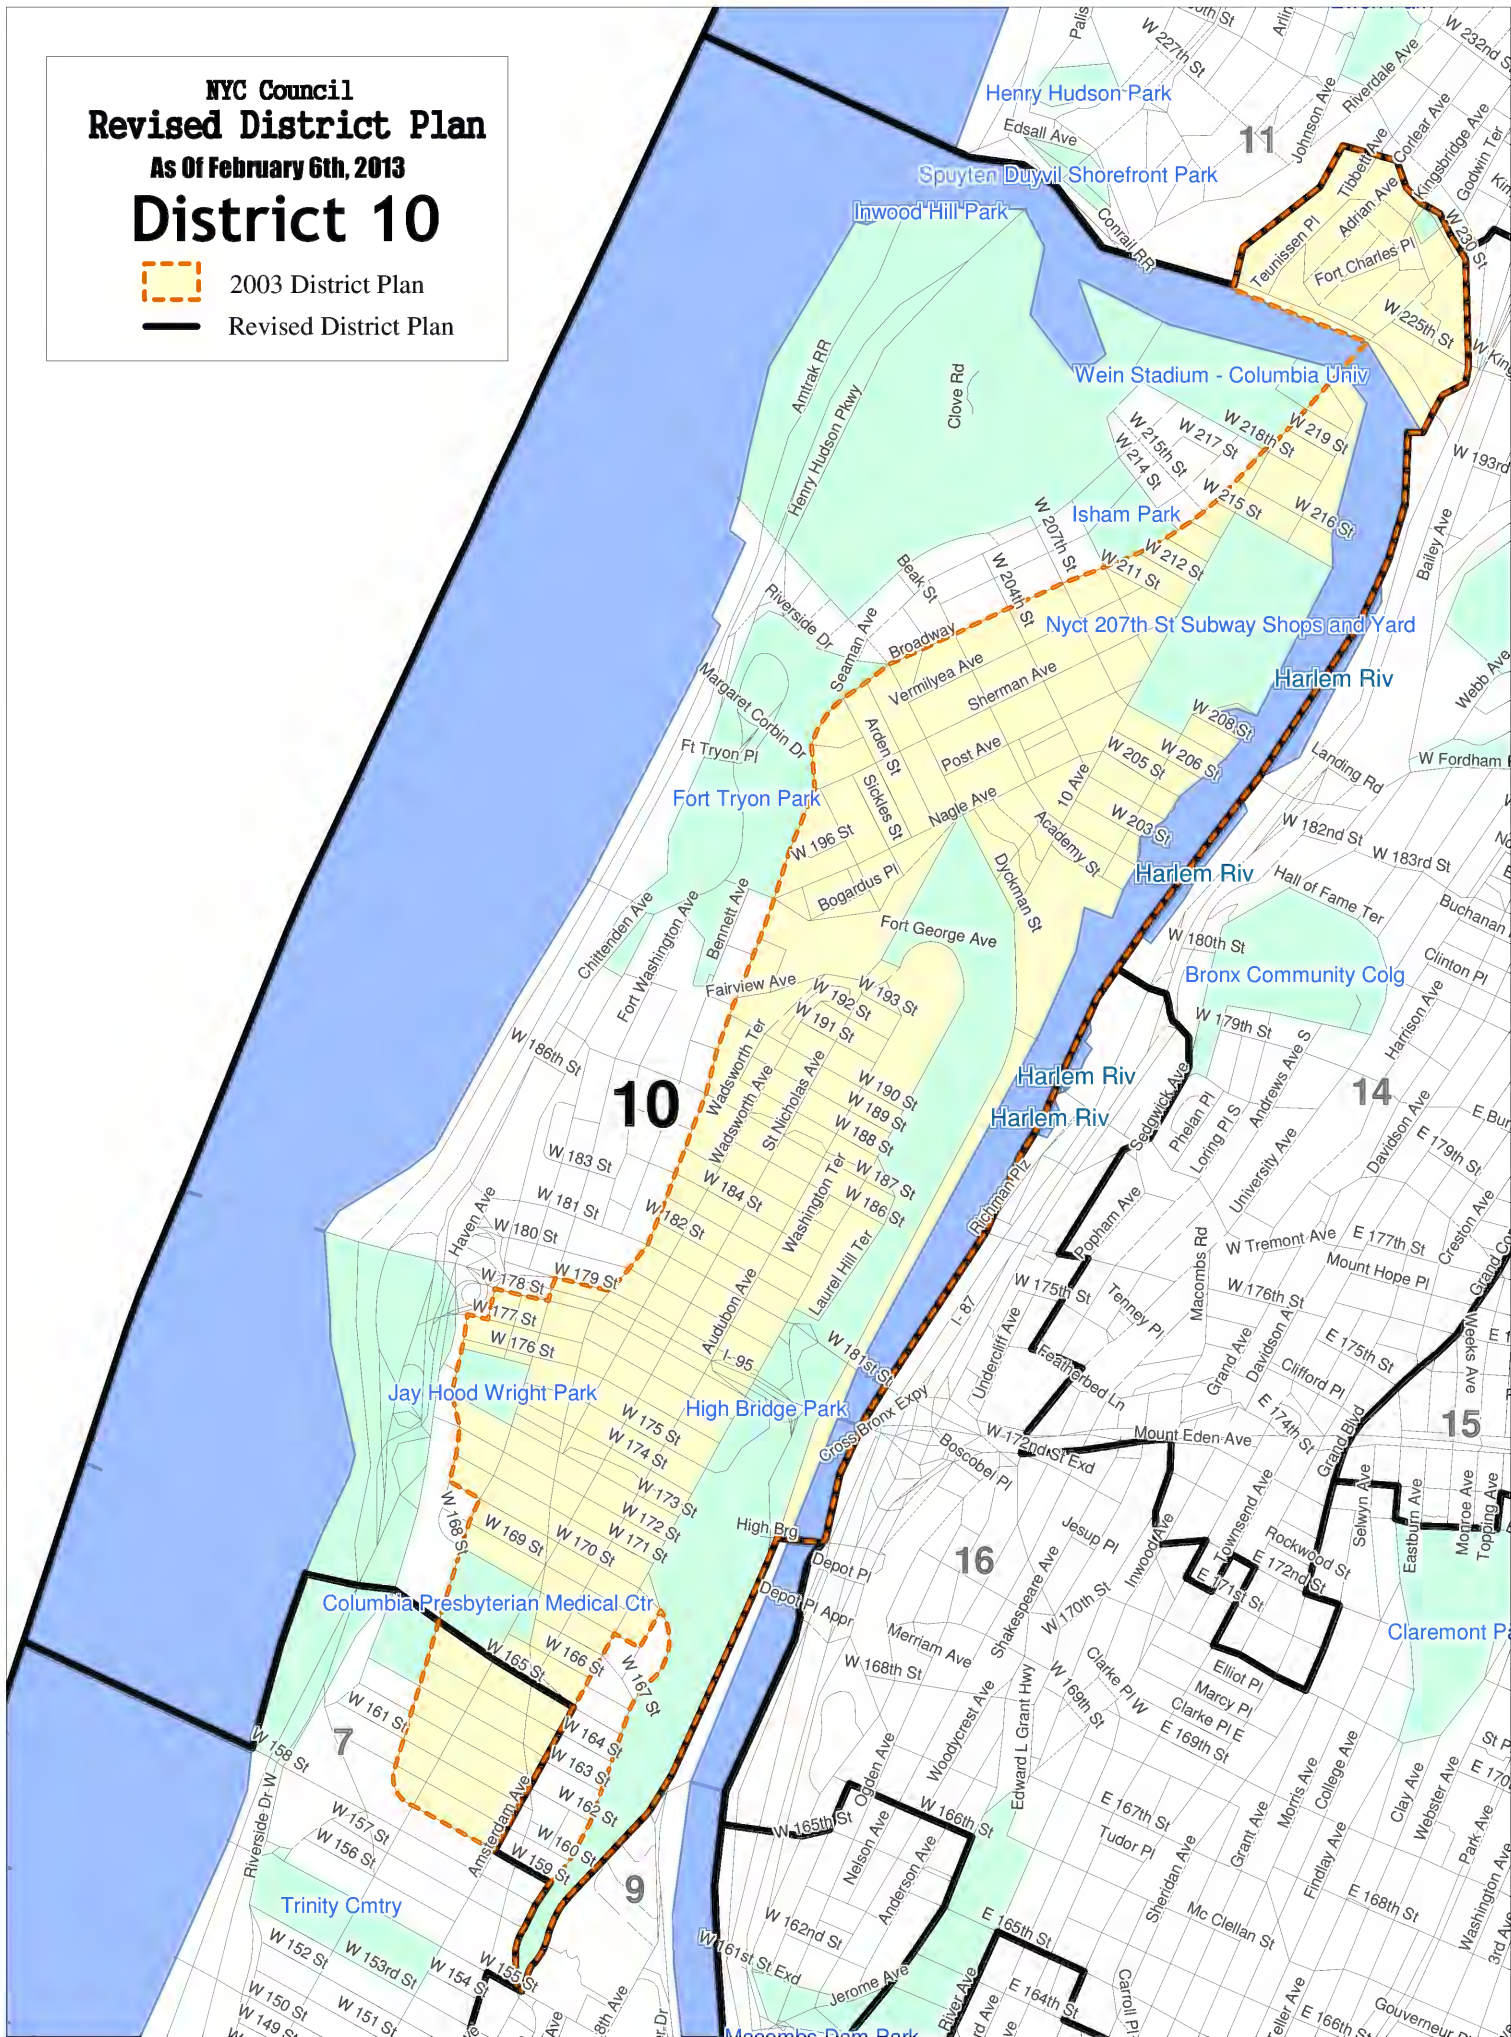

NYC Council
Revised District Plan
As Of February 6th, 2013
District 10

2003 District Plan
 Revised District Plan