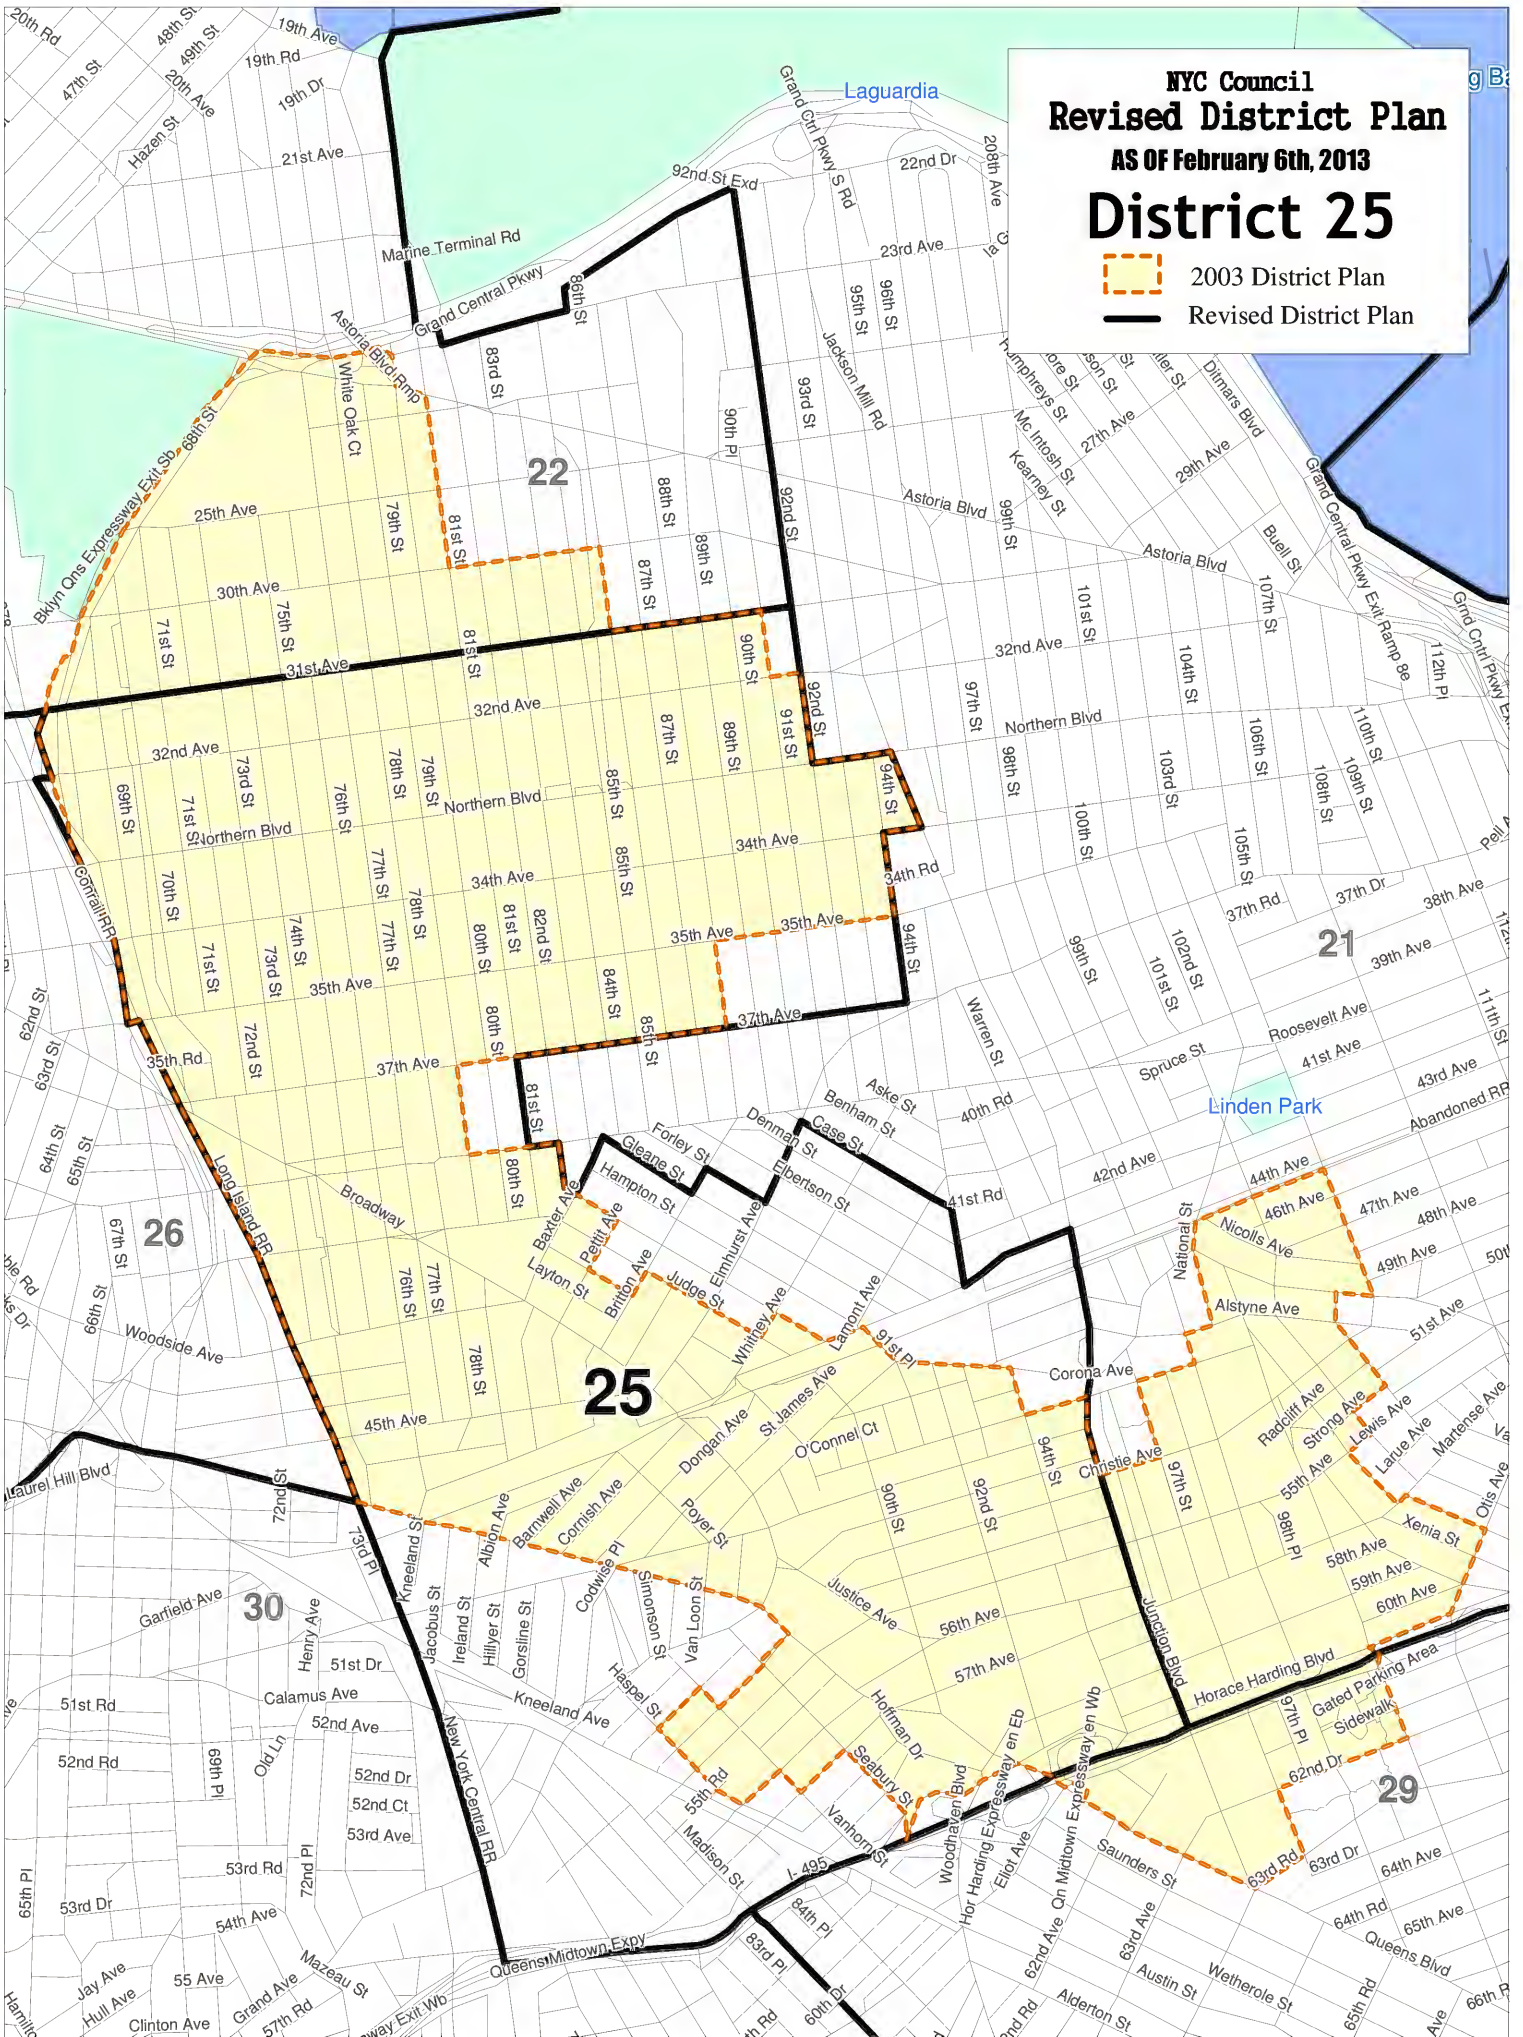

NYC Council
Revised District Plan
AS OF February 6th, 2013

District 25

- 2003 District Plan
- Revised District Plan