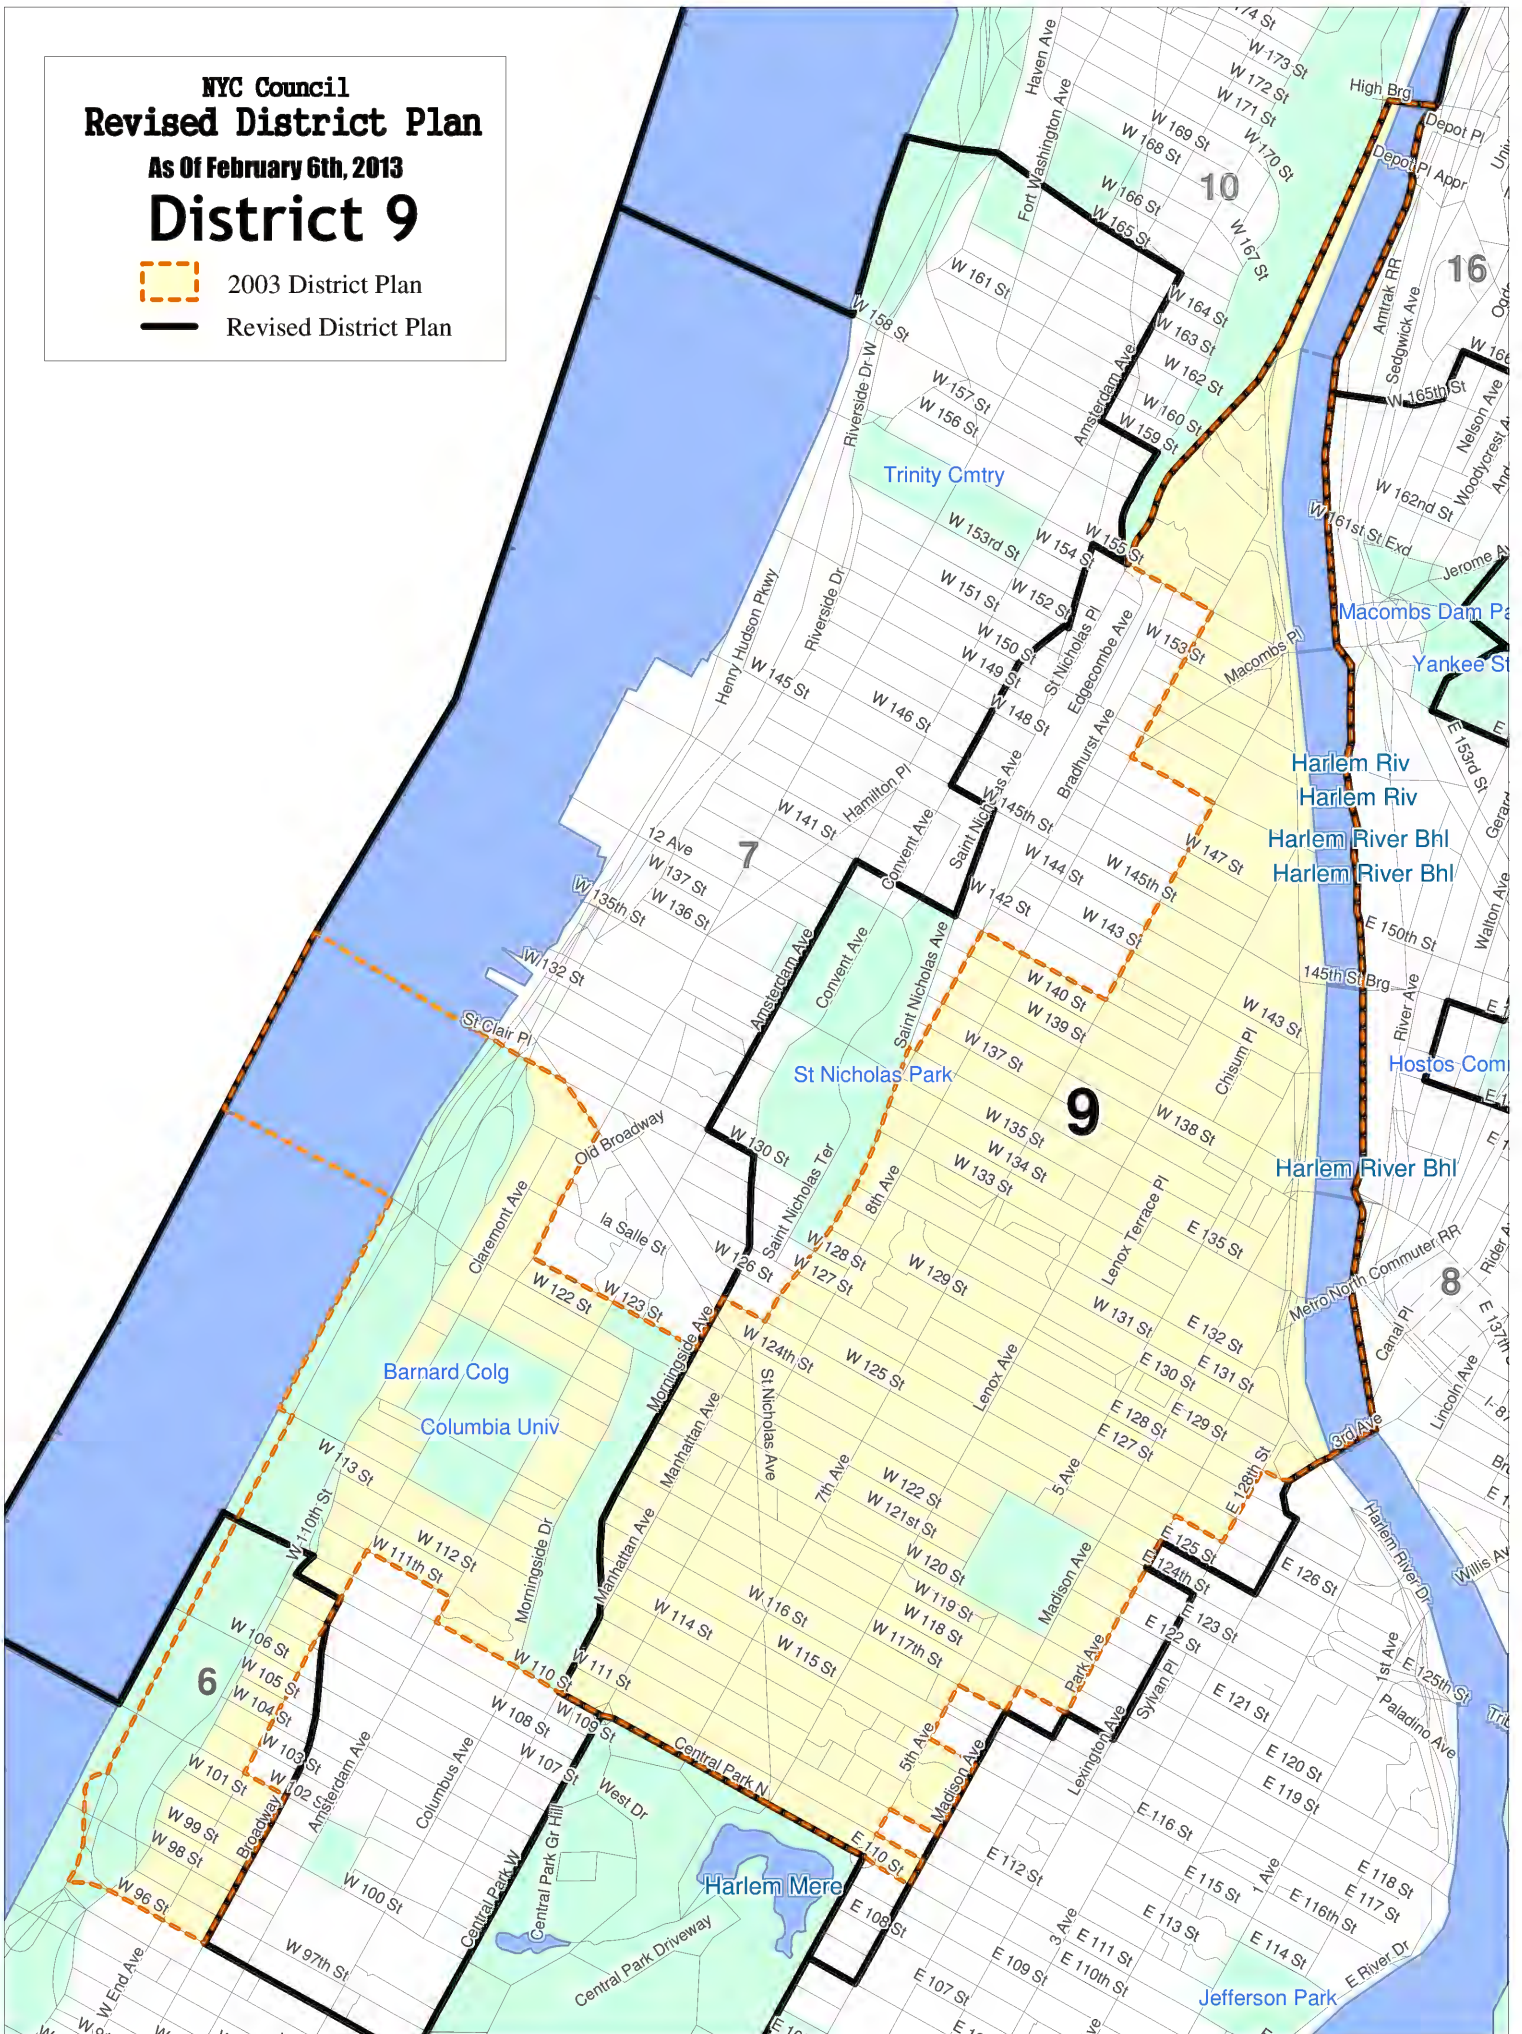

NYC Council
Revised District Plan
As Of February 6th, 2013
District 9

- 2003 District Plan
- Revised District Plan