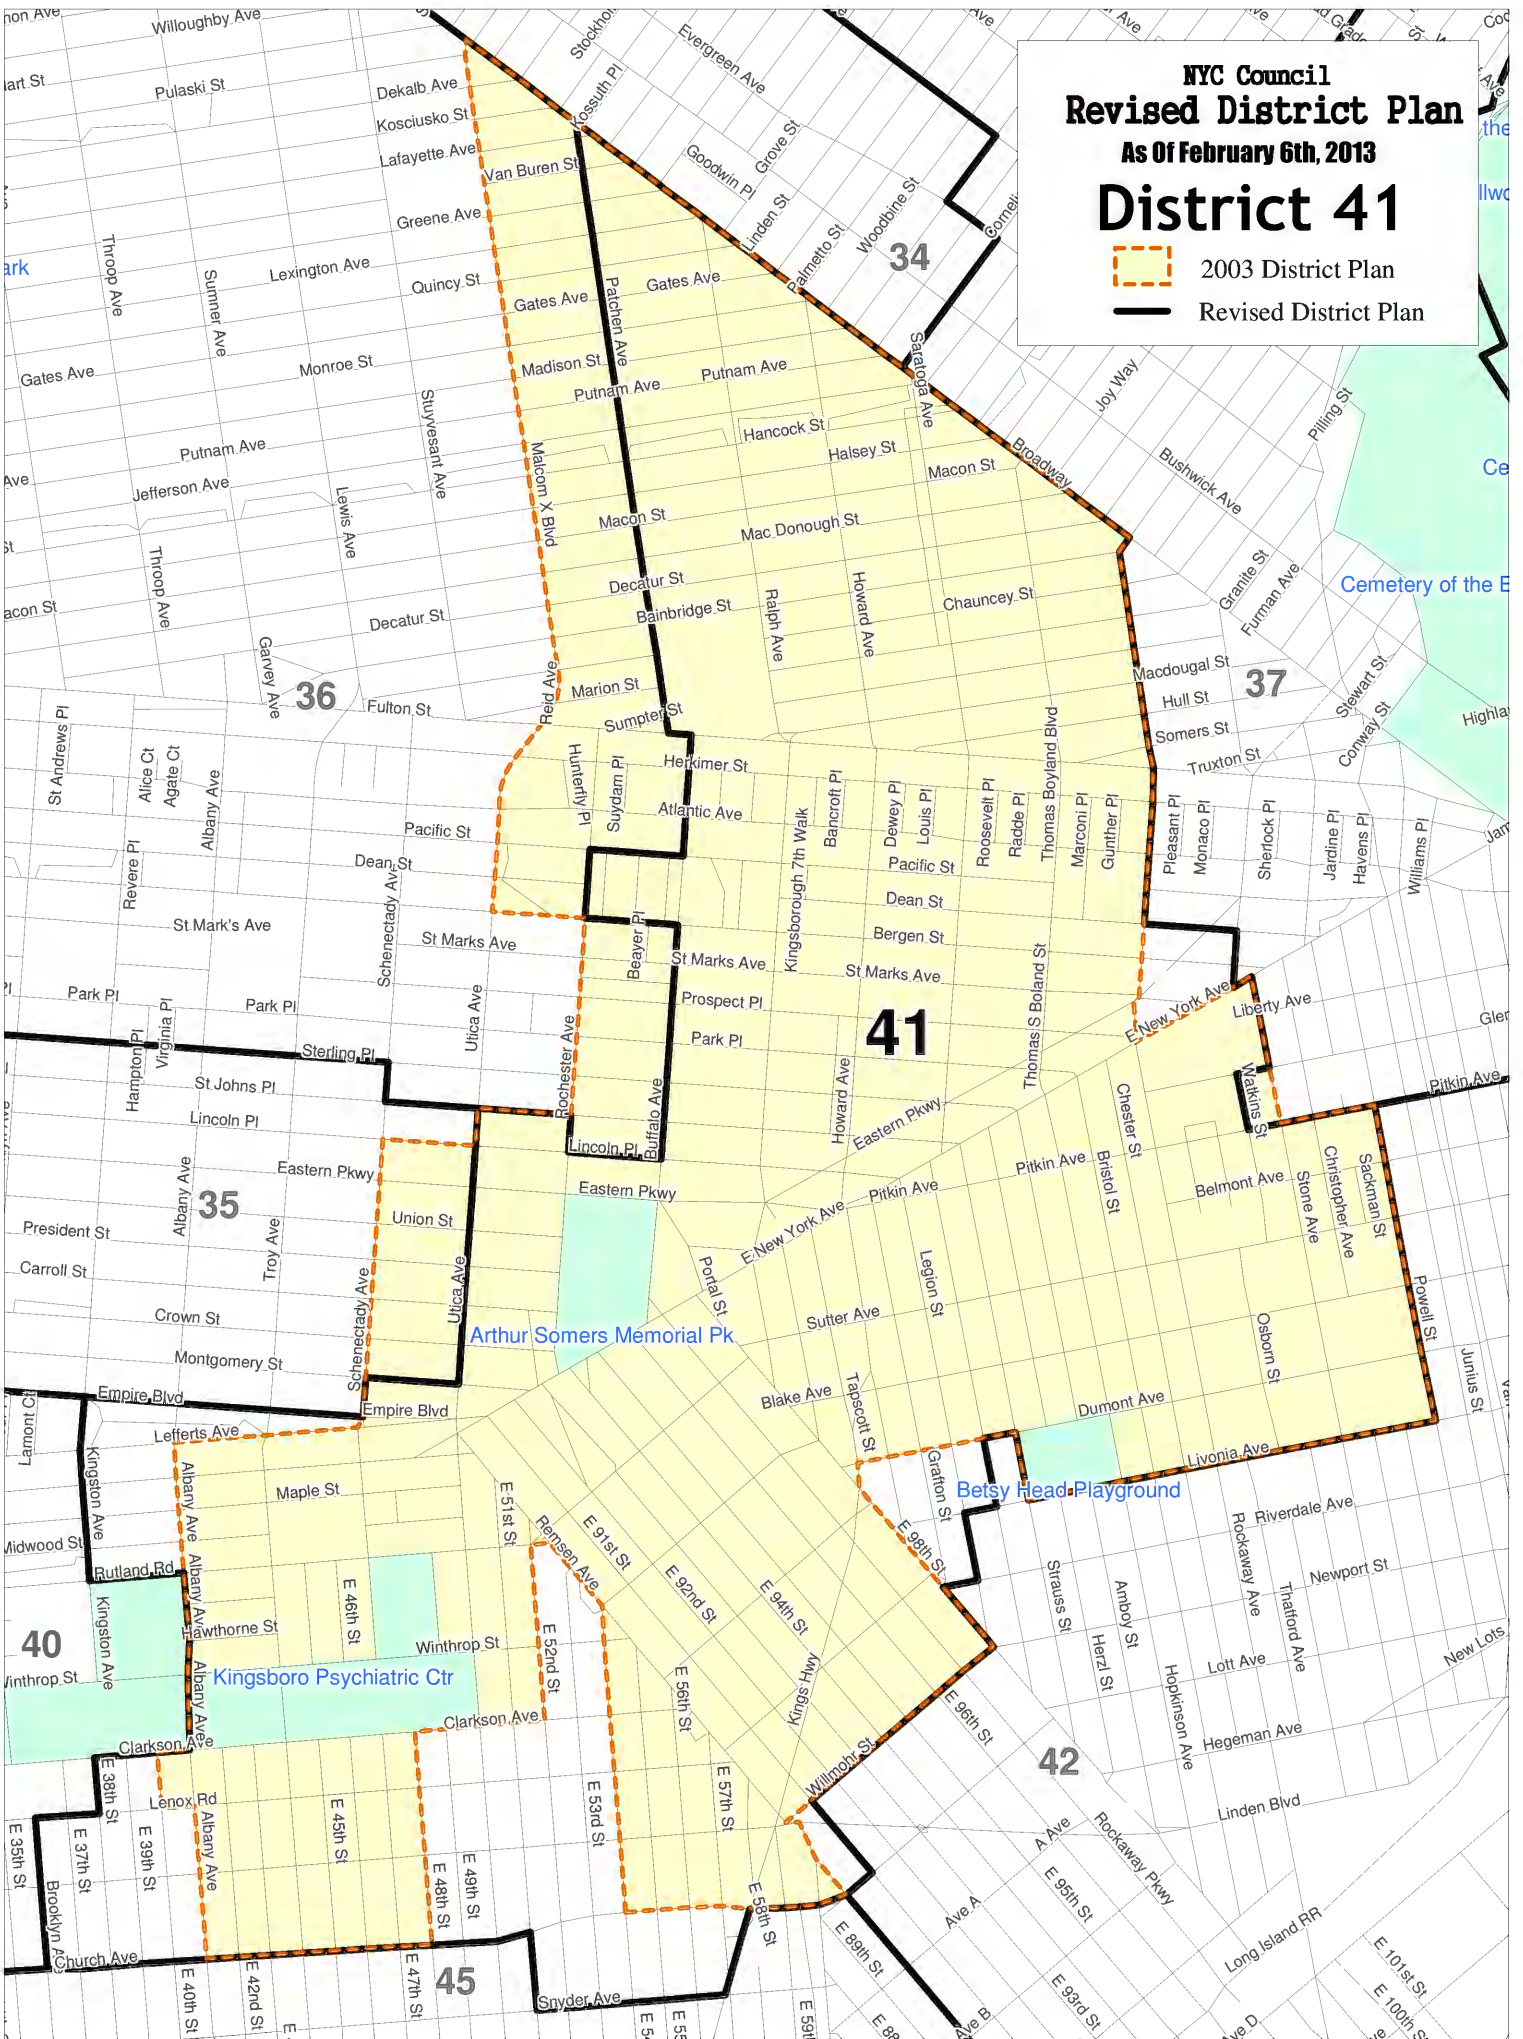

**NYC Council
Revised District Plan
As Of February 6th, 2013
District 41**

- 2003 District Plan
- Revised District Plan