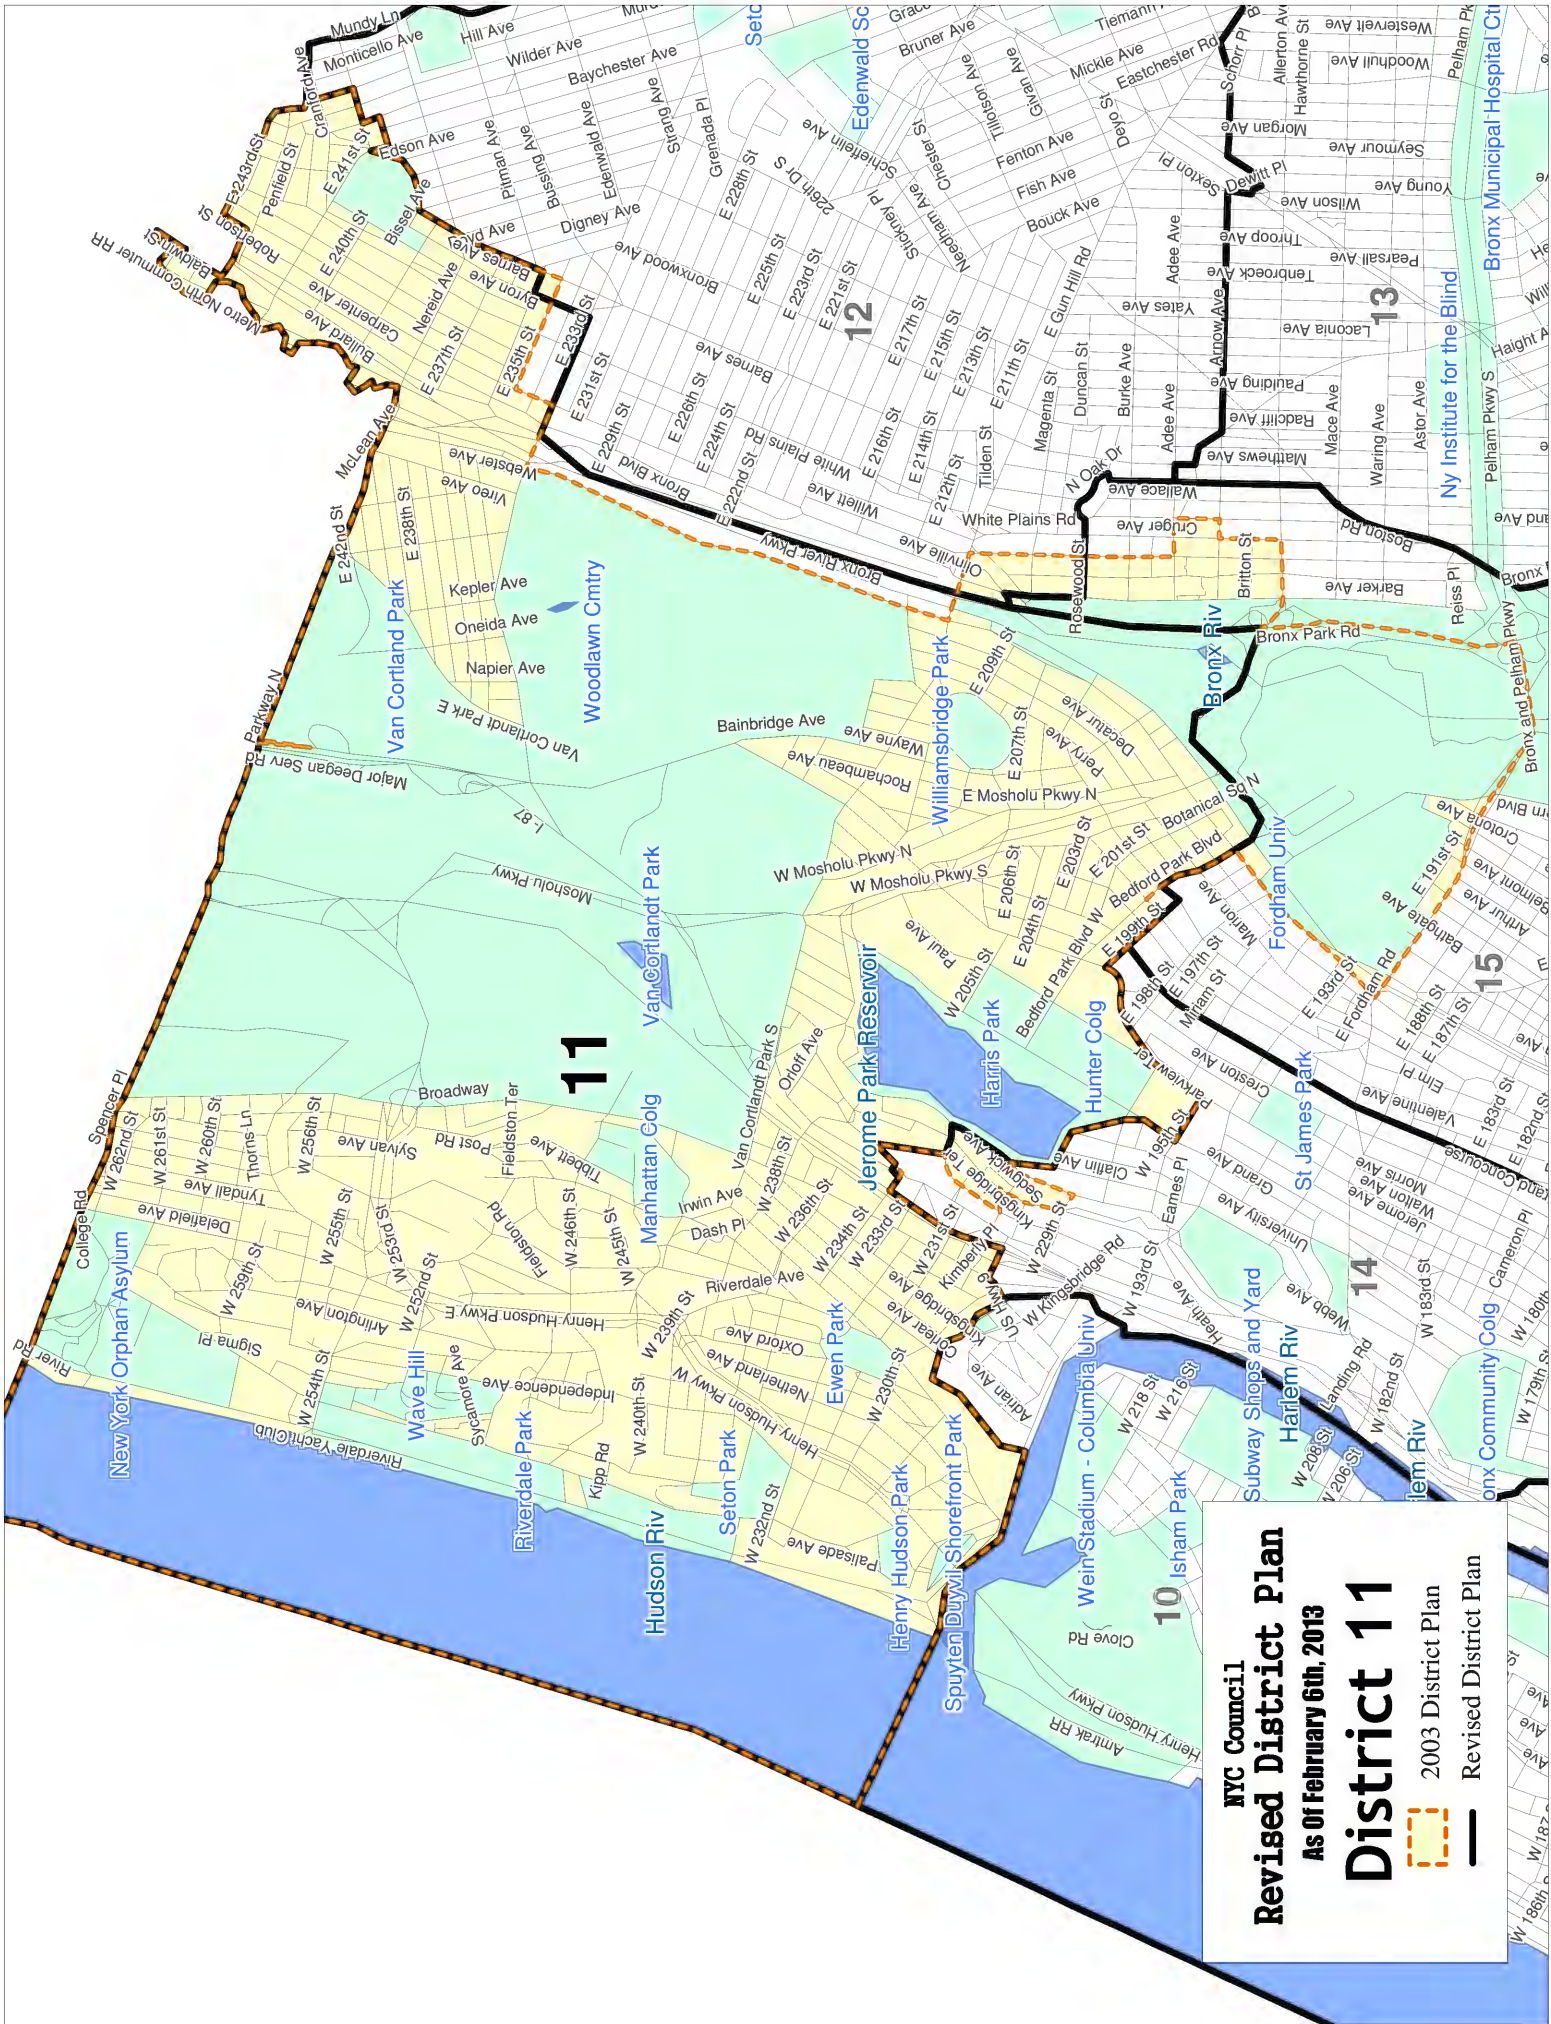

NYC Council
Revised District Plan
 As Of February 6th, 2013
District 11
 — 2003 District Plan
 — Revised District Plan

Ny Institute for the Blind

Bronx Municipal Hospital Ct

St James Park

Harlem River

Subway Shops and Yard