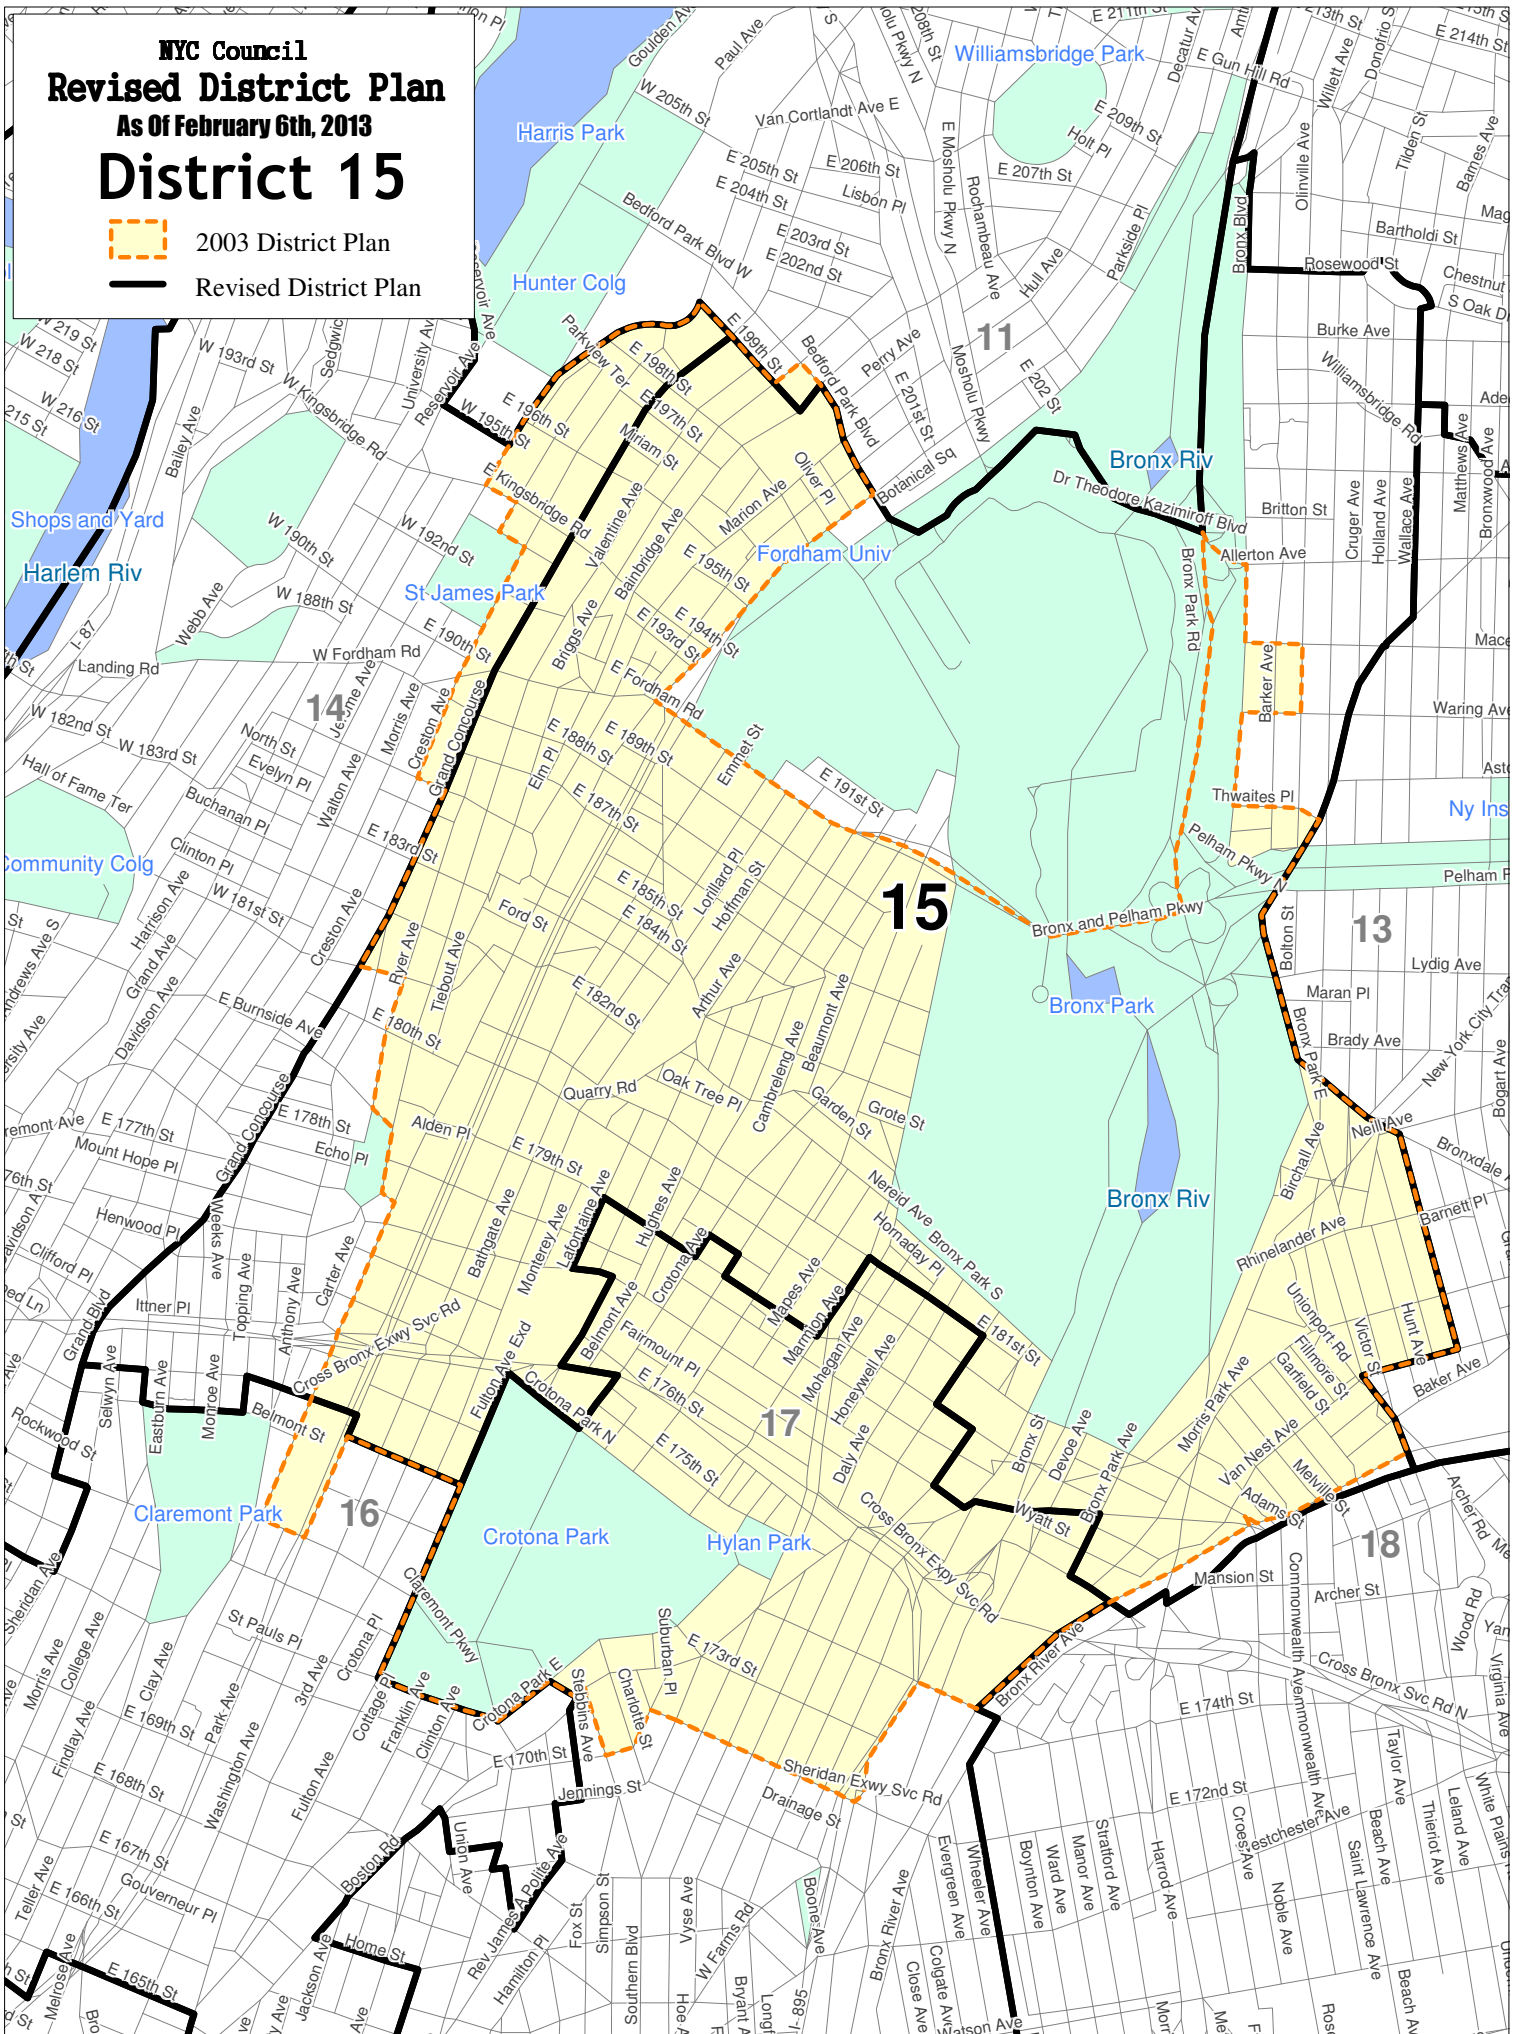

NYC Council
Revised District Plan
As Of February 6th, 2013

District 15

- 2003 District Plan
- Revised District Plan