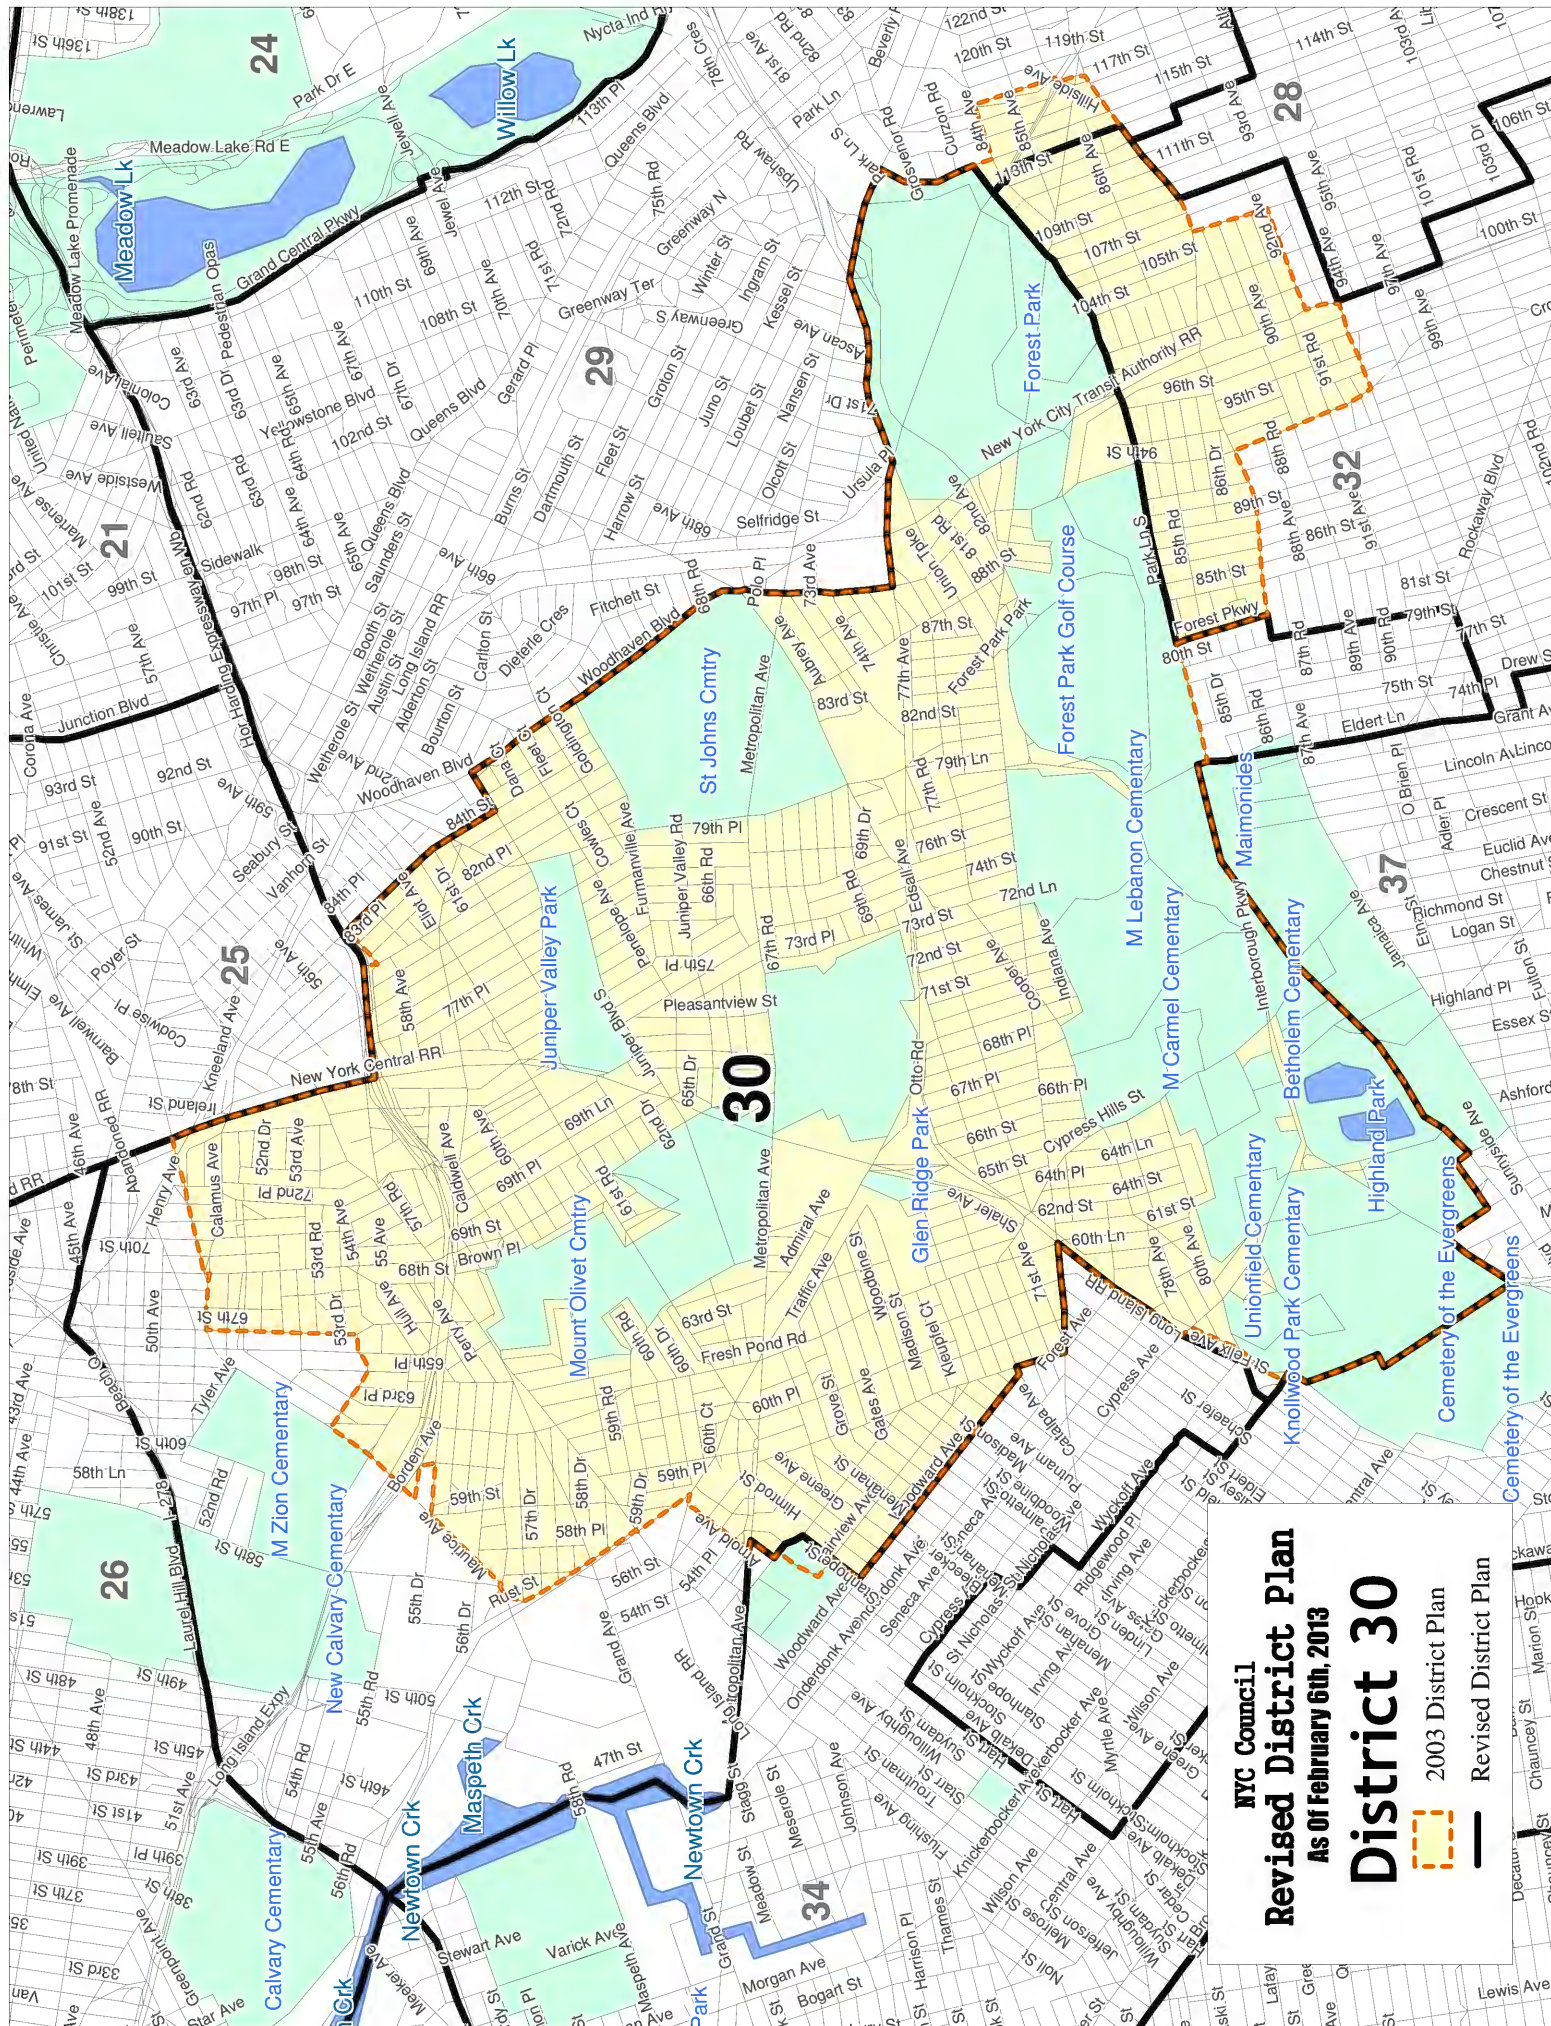

NYC Council
Revised District Plan
 As Of February 6th, 2013

District 30

- 2003 District Plan
- Revised District Plan

Decatur St
 Chauncy St
 Hook
 Marion St
 Hook
 Lewis Ave

**NYC Council
Revised District Plan
As Of February 6th, 2013
District 31**