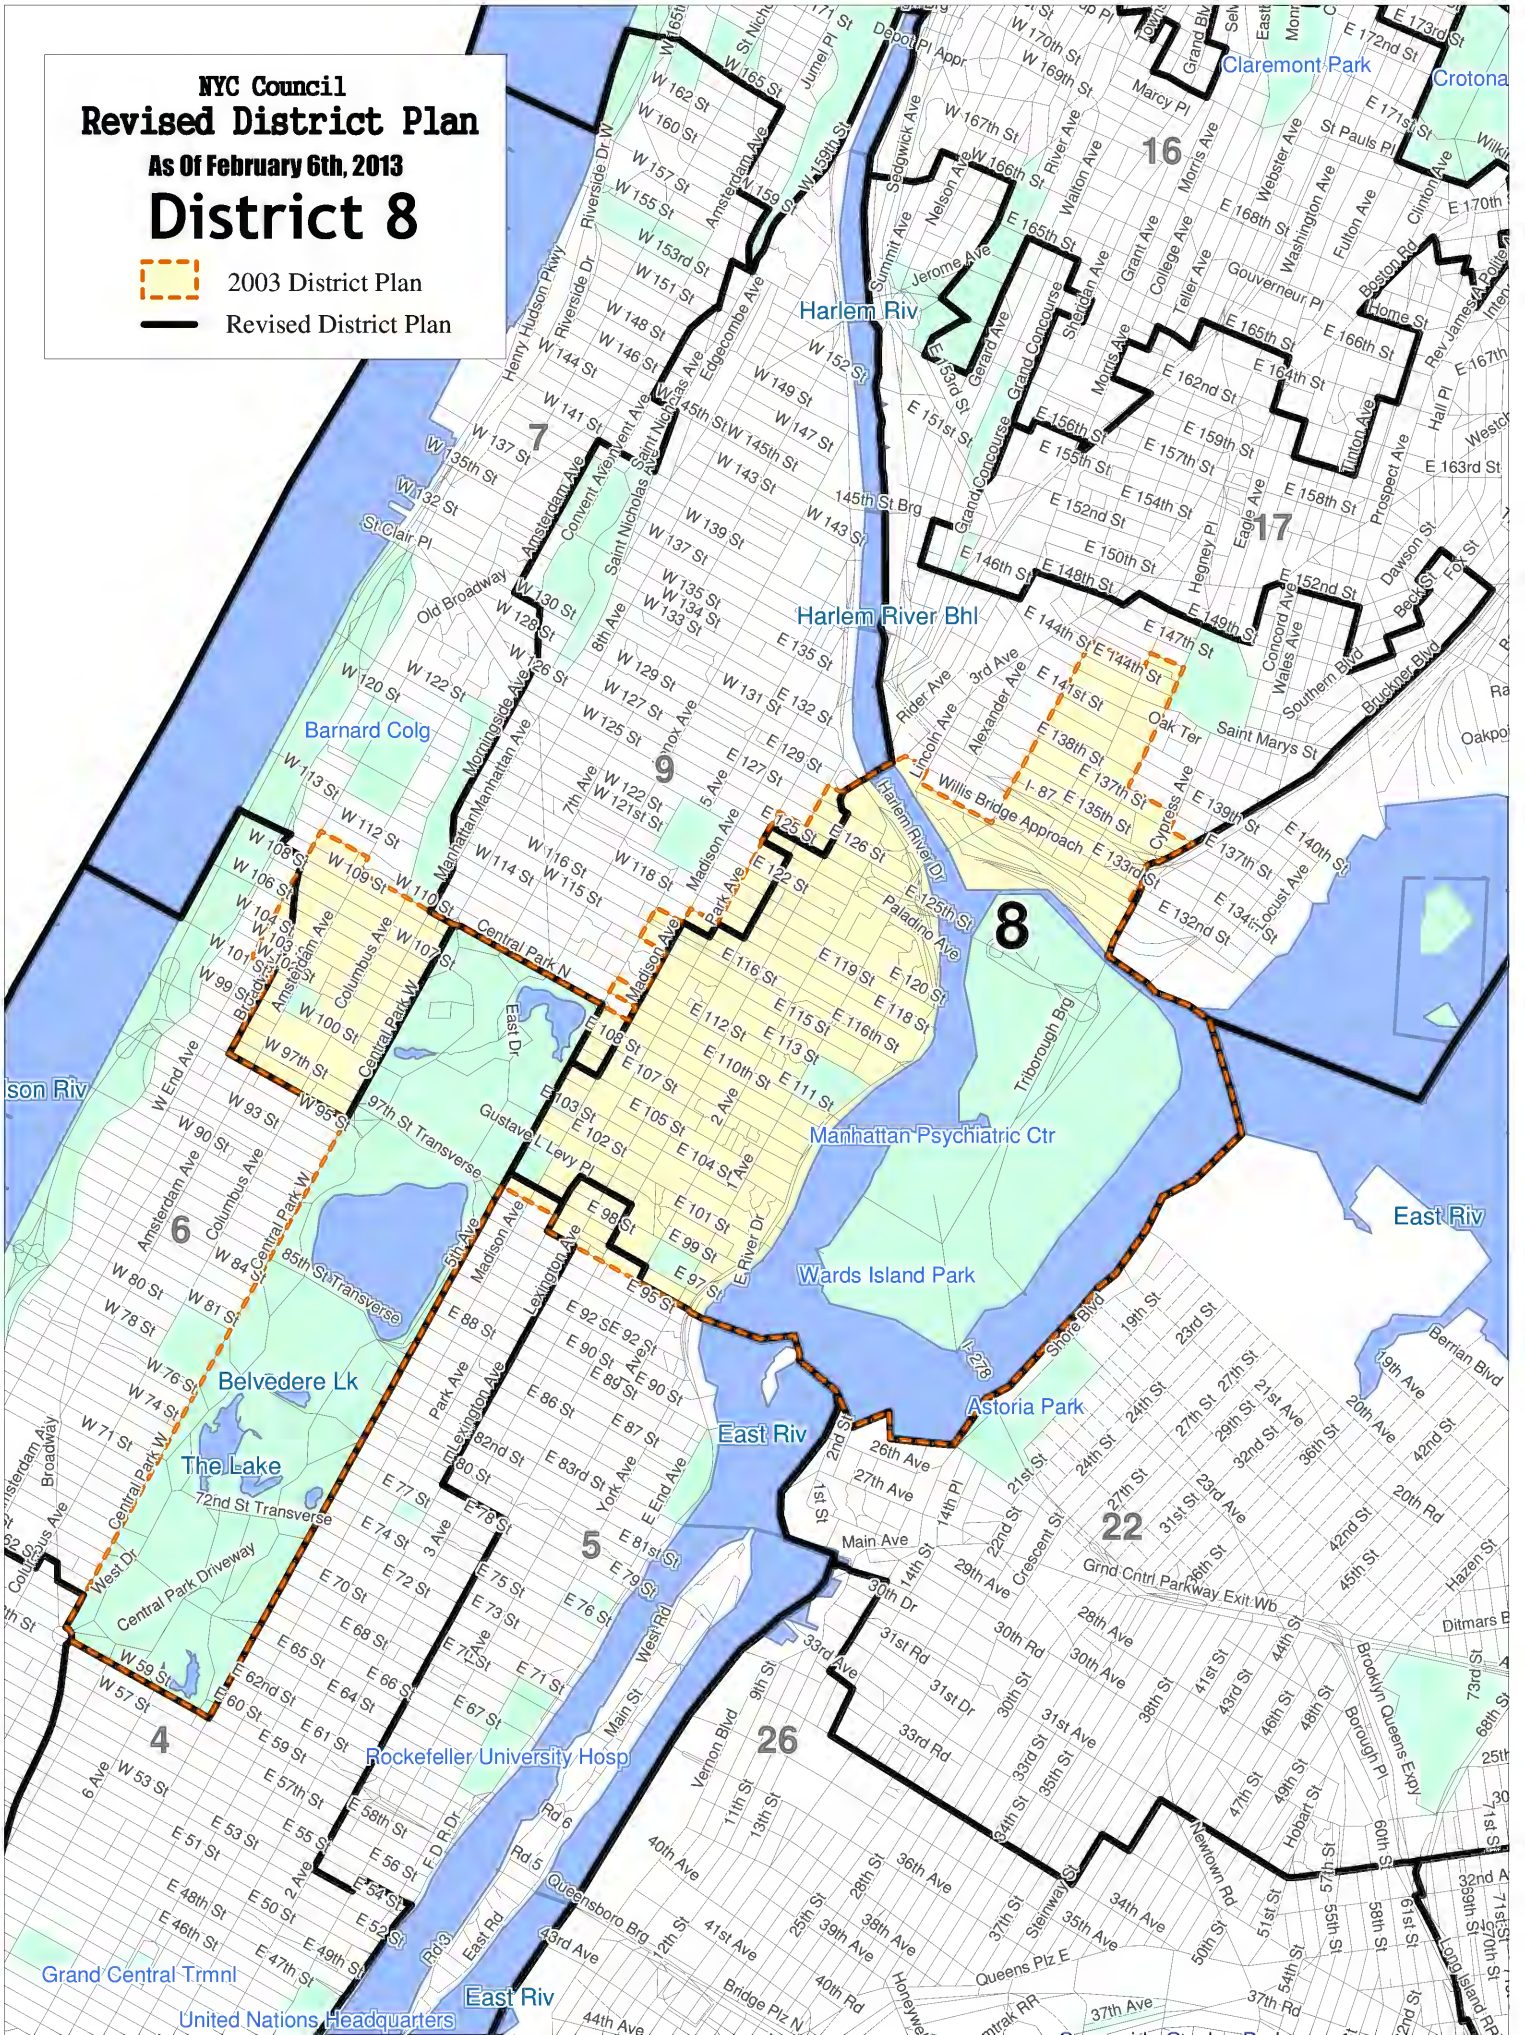

NYC Council
Revised District Plan
As Of February 6th, 2013
District 8

- 2003 District Plan
- Revised District Plan