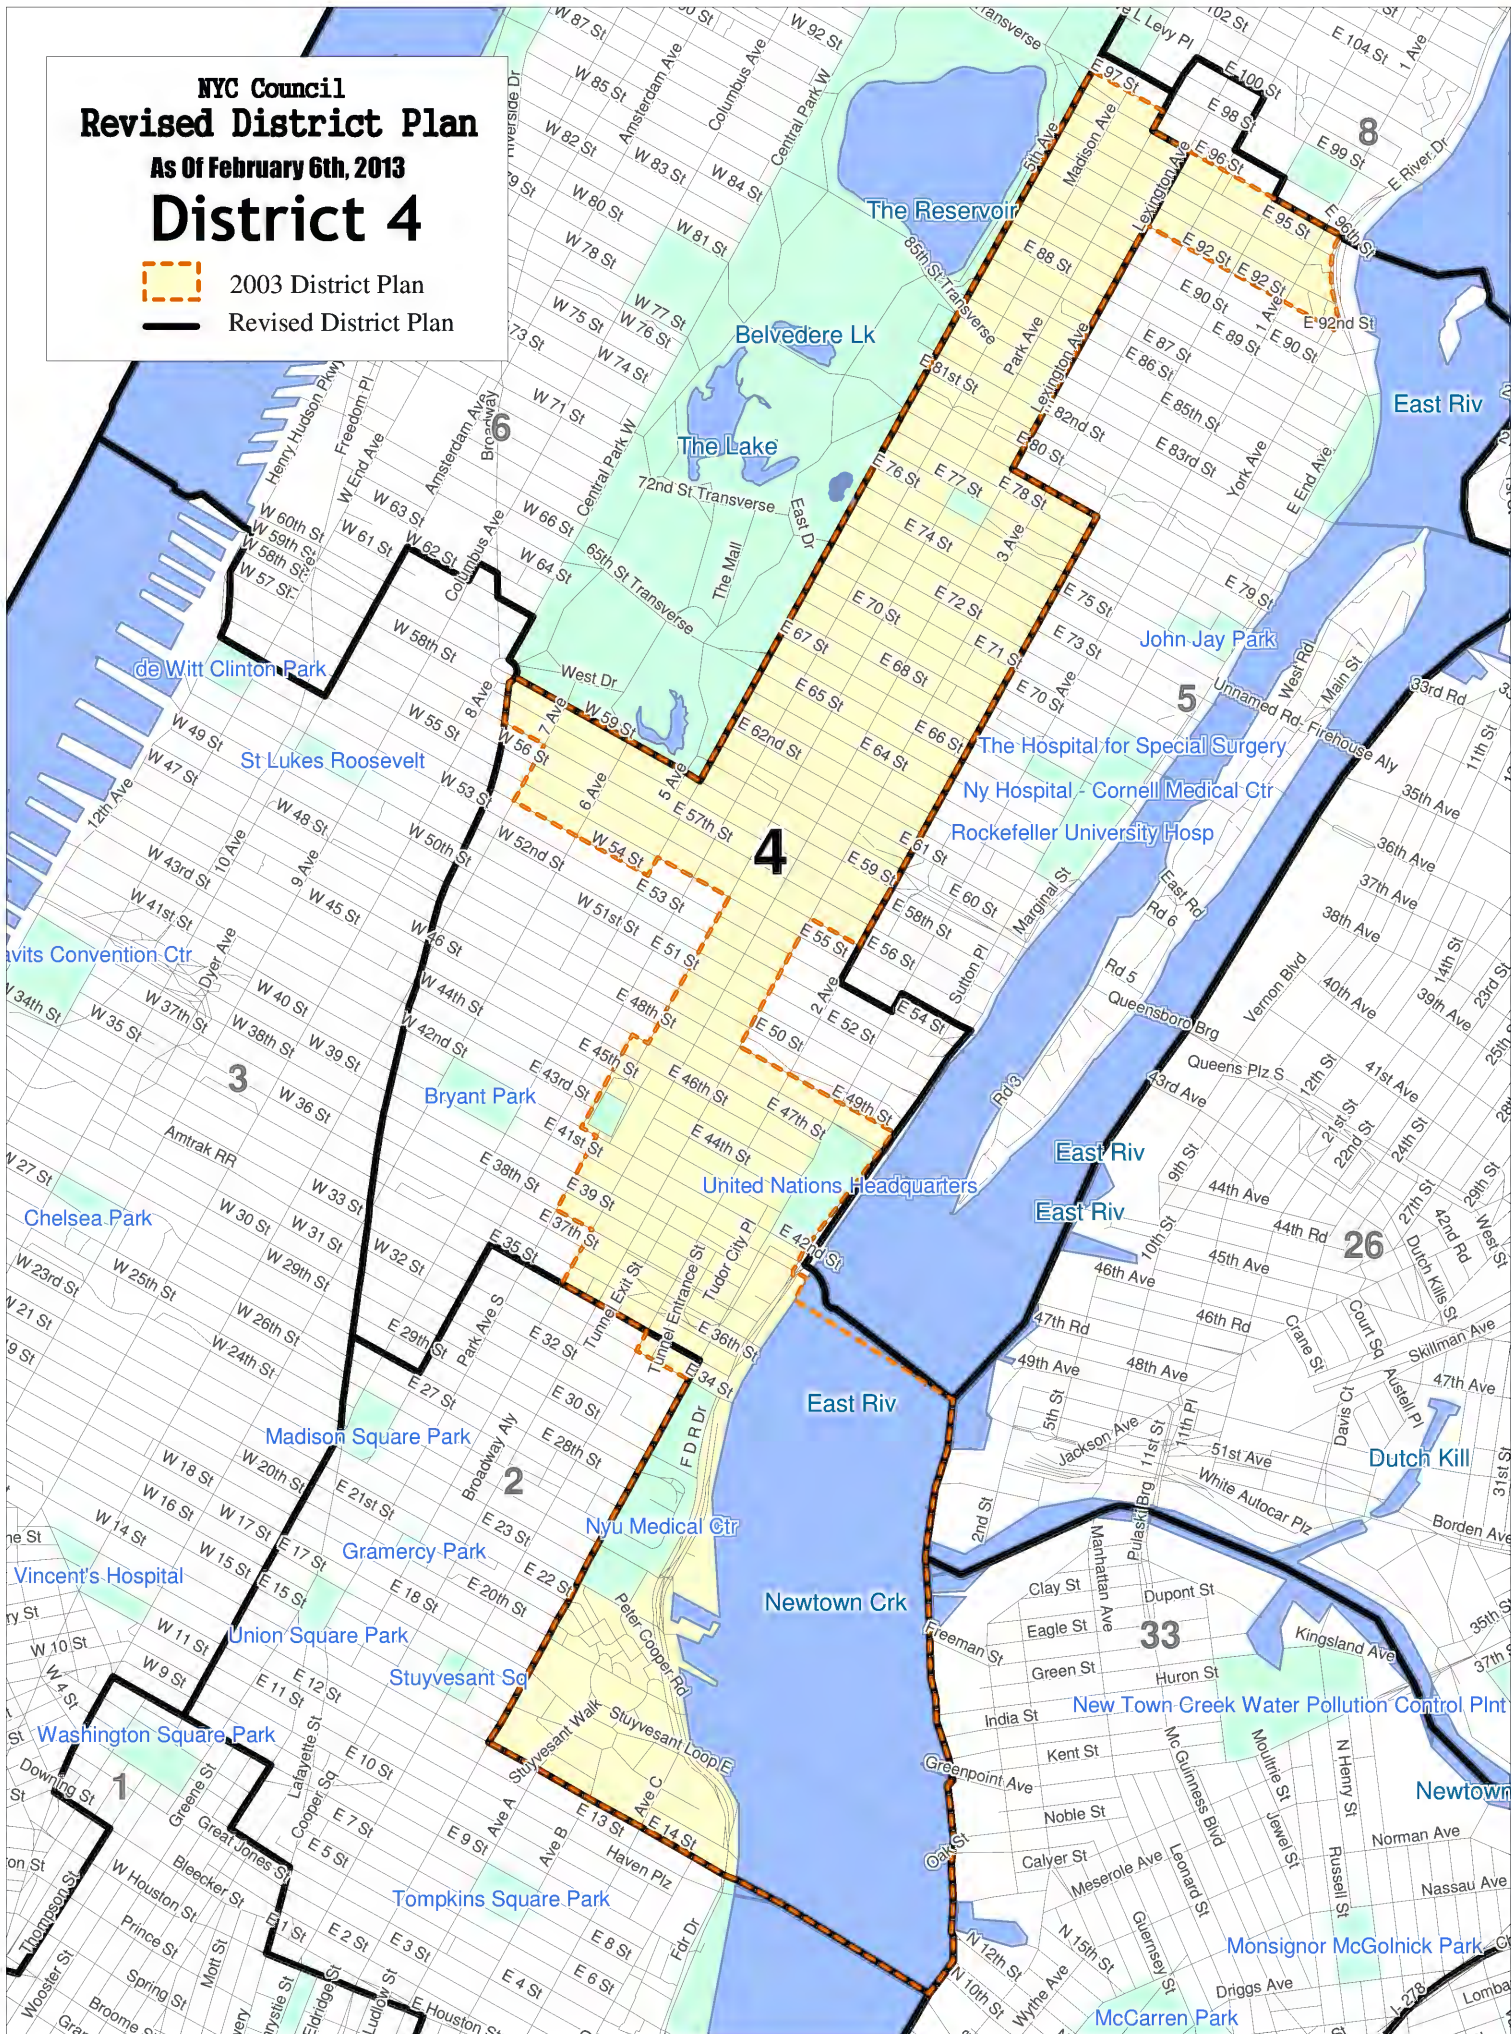

MAPS

NYC Council
Revised District Plan
As Of February 6th, 2013
District 3

-  2003 District Plan
-  Revised District Plan

**NYC Council
Revised District Plan
As Of February 6th, 2013
District 4**

-  2003 District Plan
-  Revised District Plan