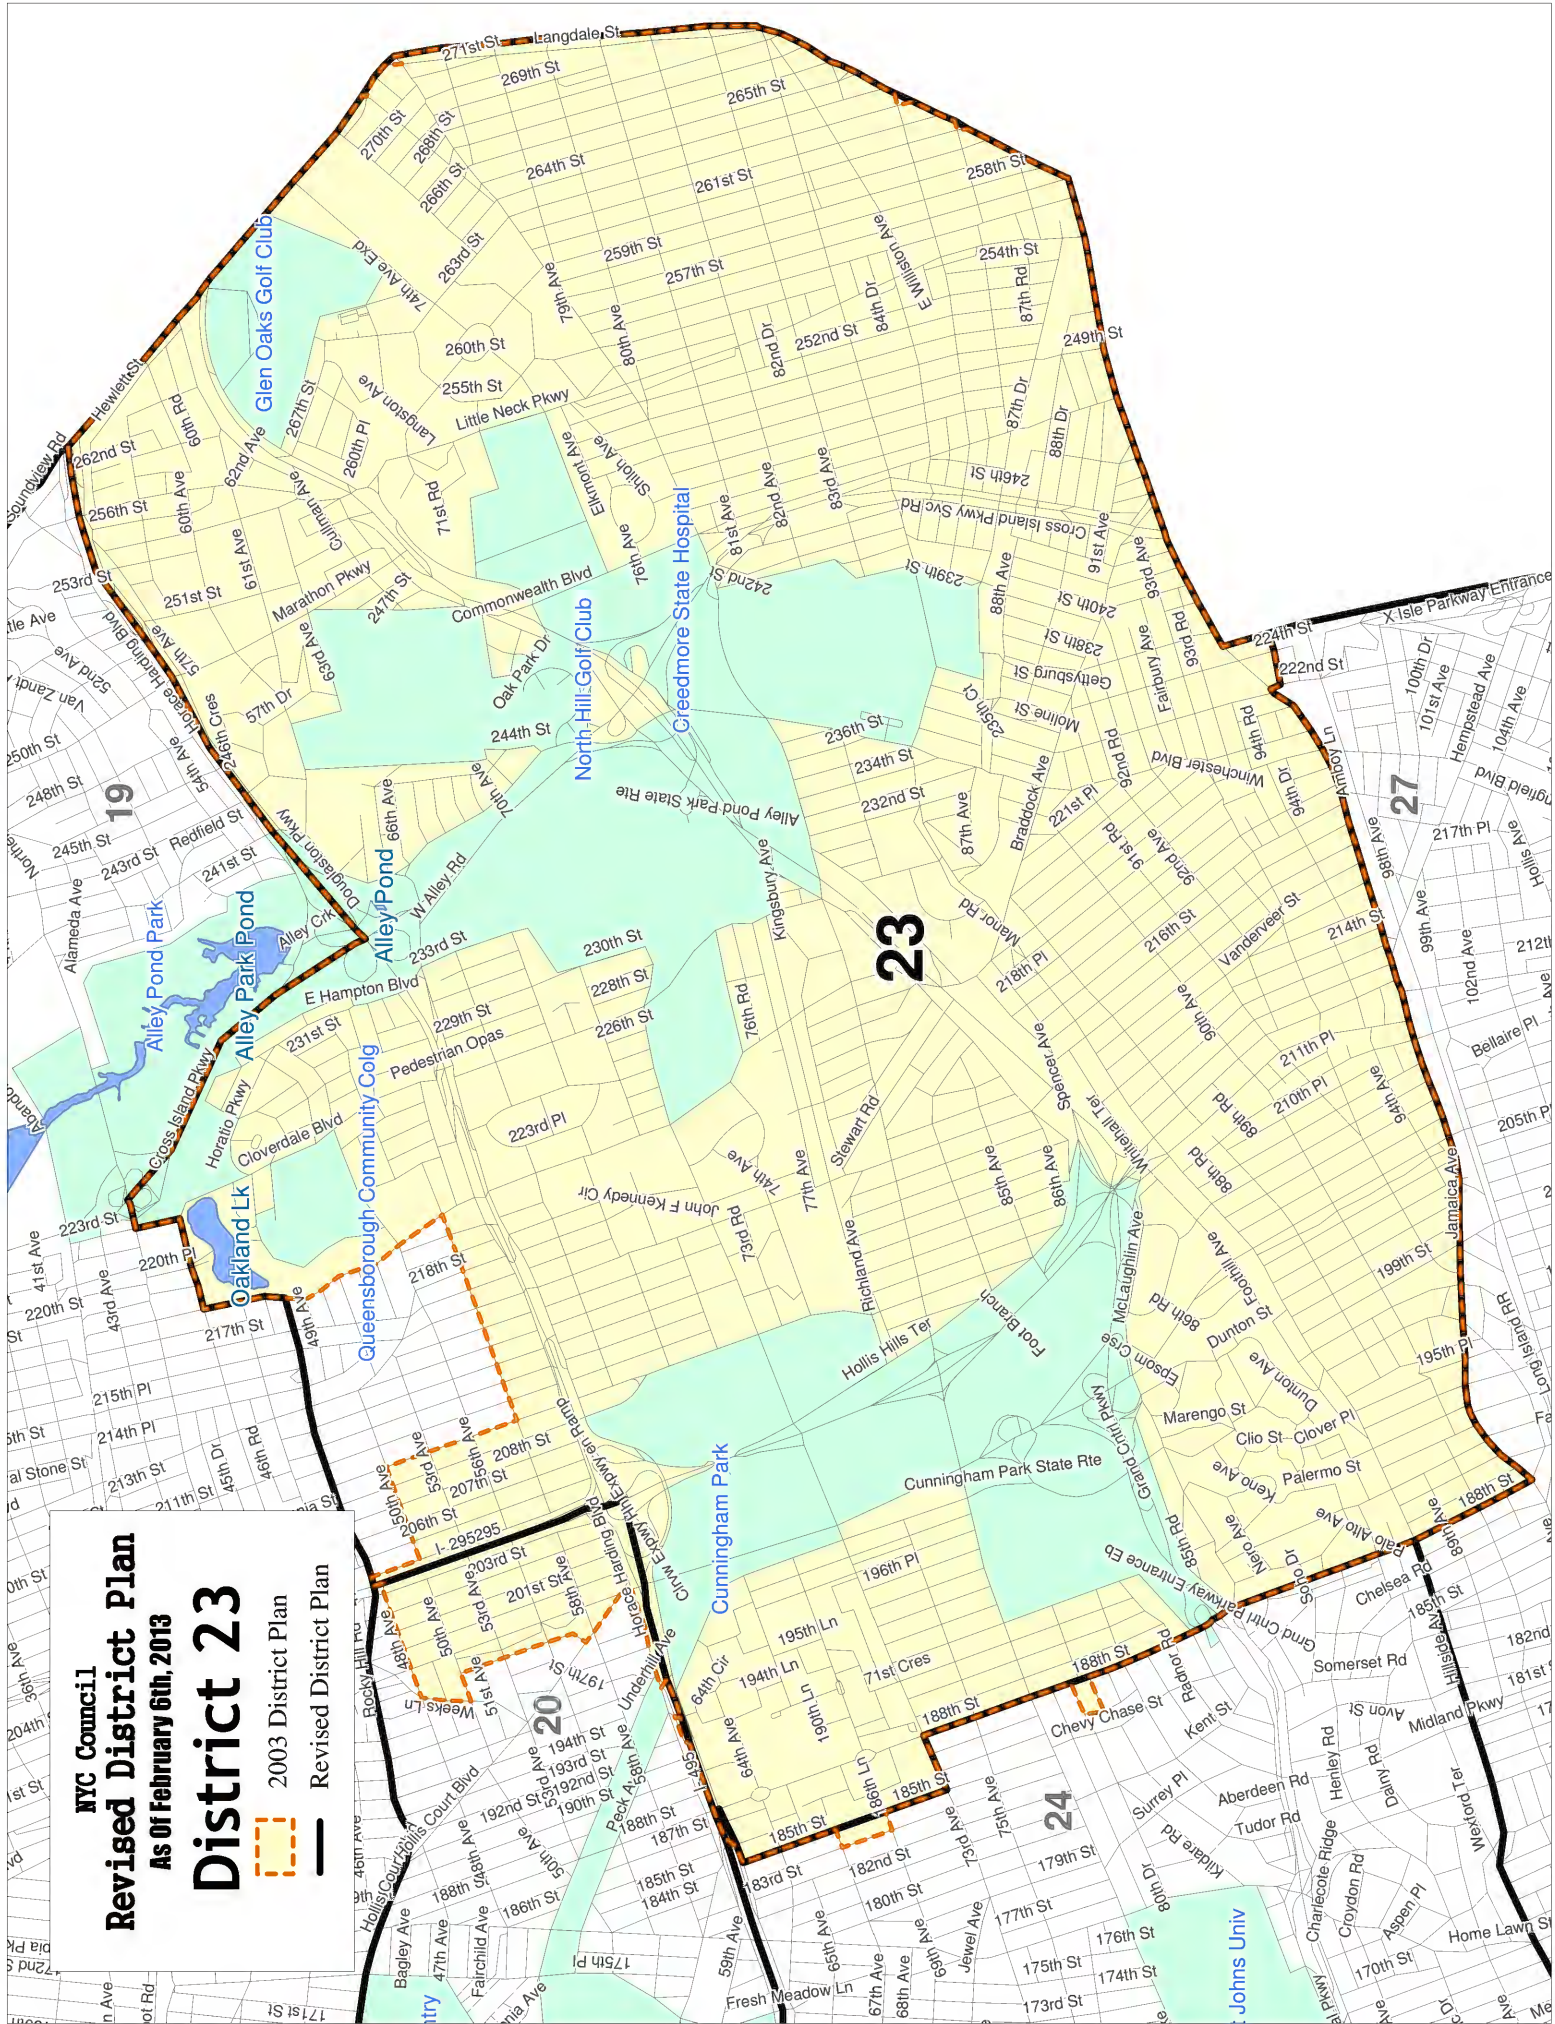

NYC Council
Revised District Plan
As Of February 6th, 2013

District 23

2003 District Plan

Revised District Plan