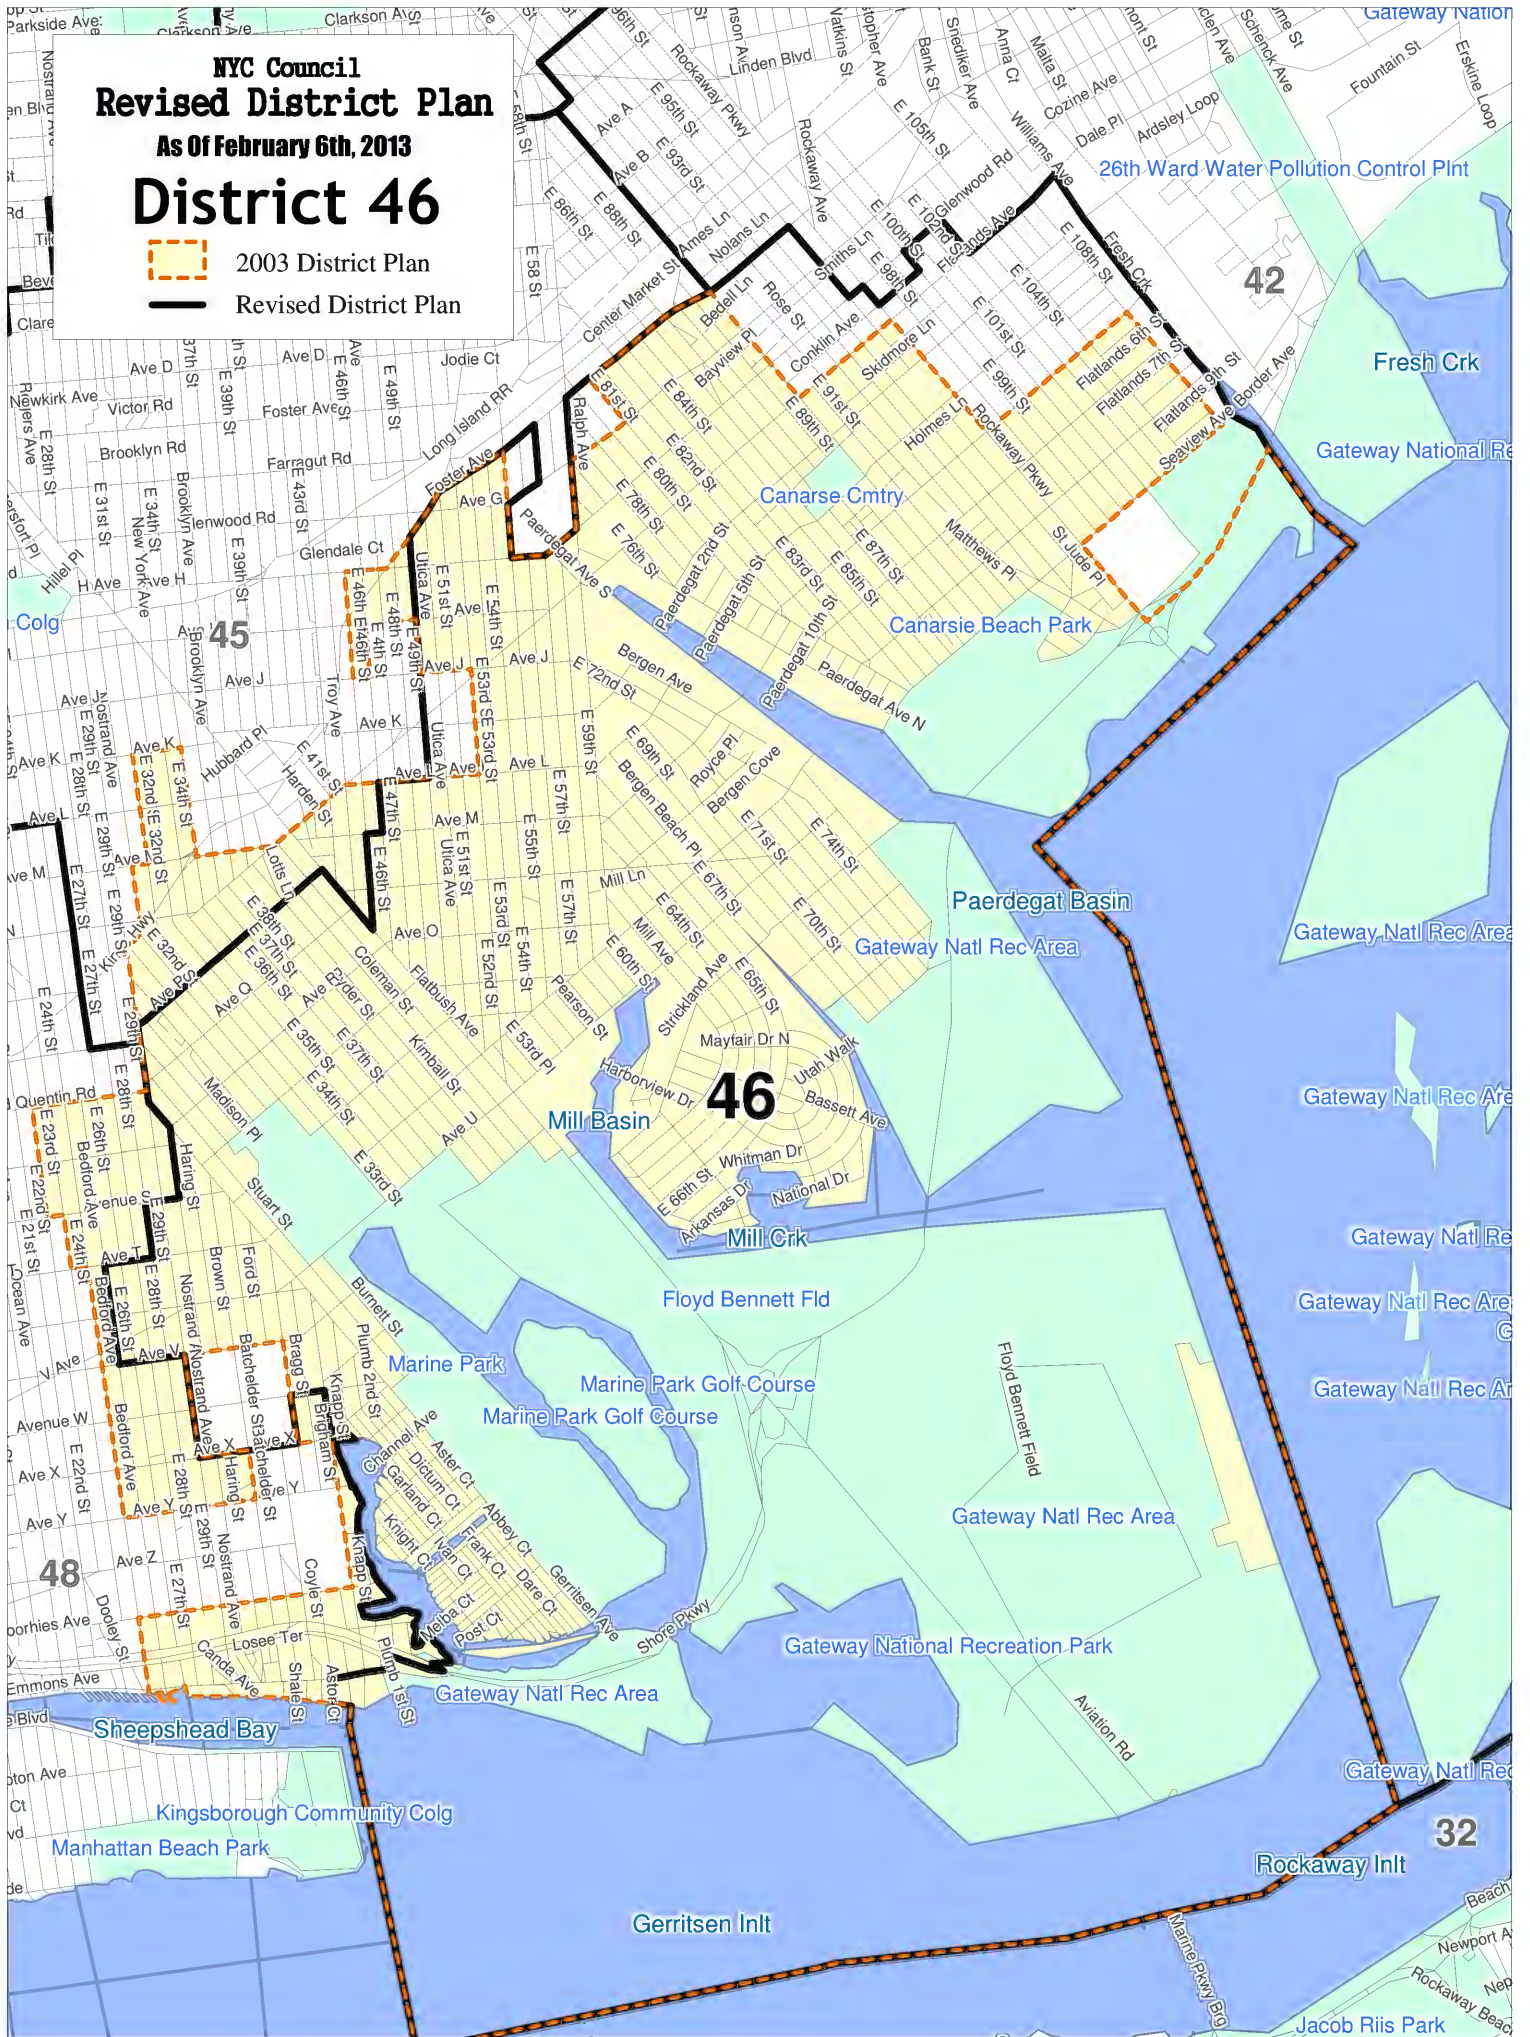

**NYC Council
Revised District Plan
As Of February 6th, 2013**

District 46

- 2003 District Plan
- Revised District Plan