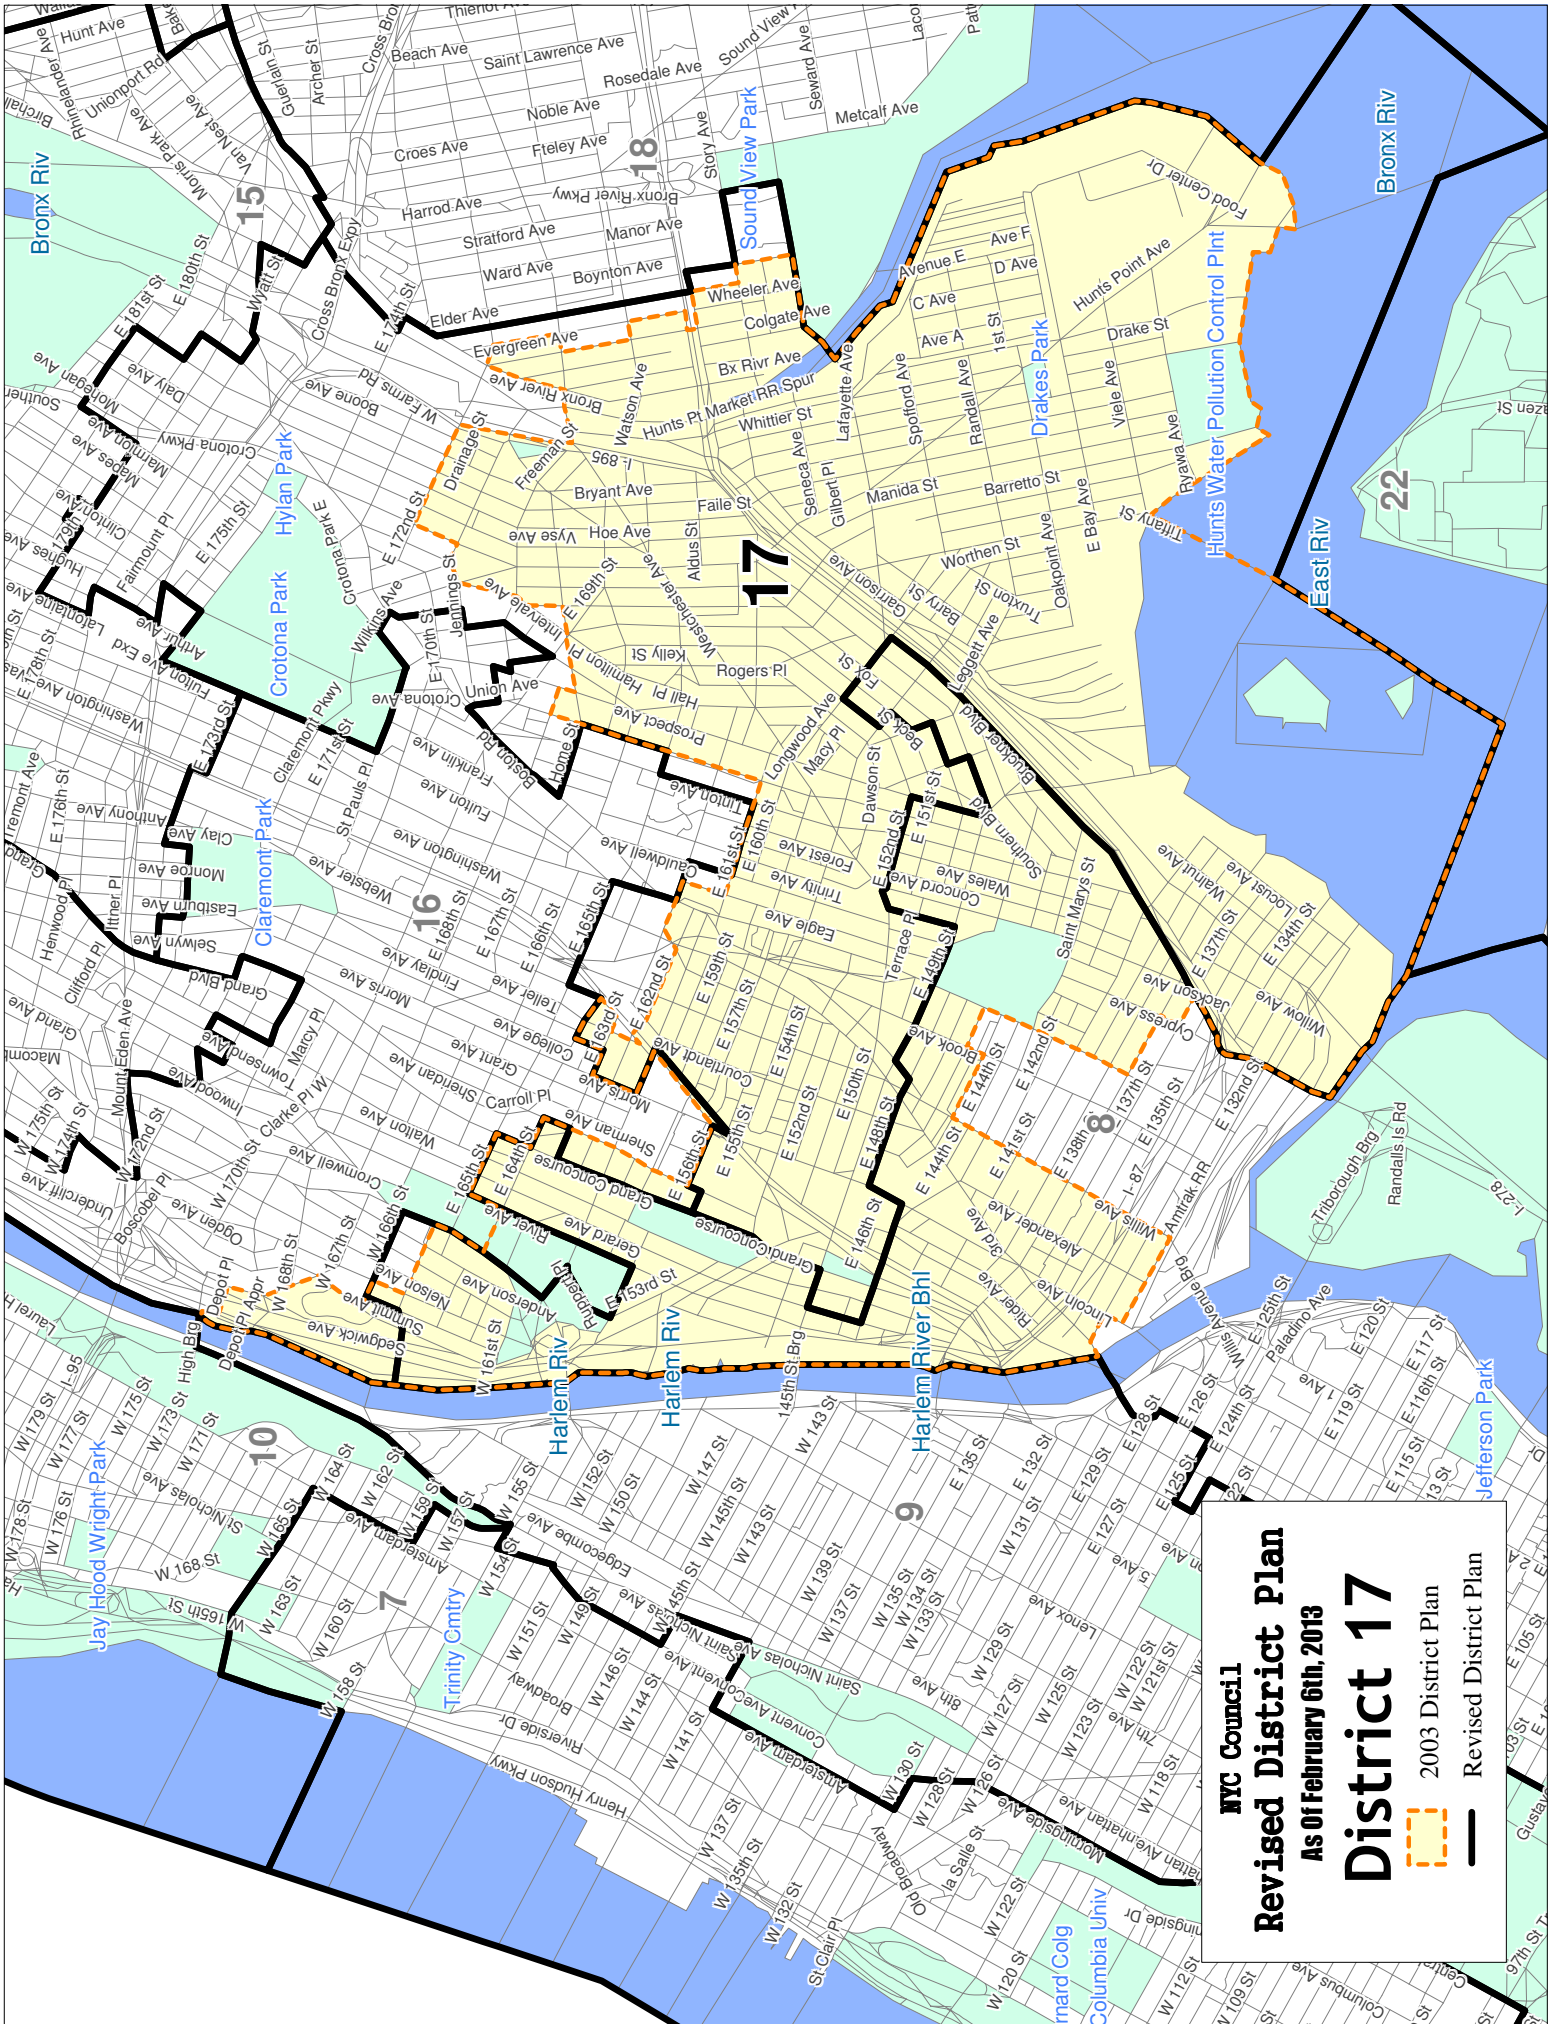

NYC Council 11
Revised District Plan
As of February 6th, 2013

District 17

- 2003 District Plan
- Revised District Plan