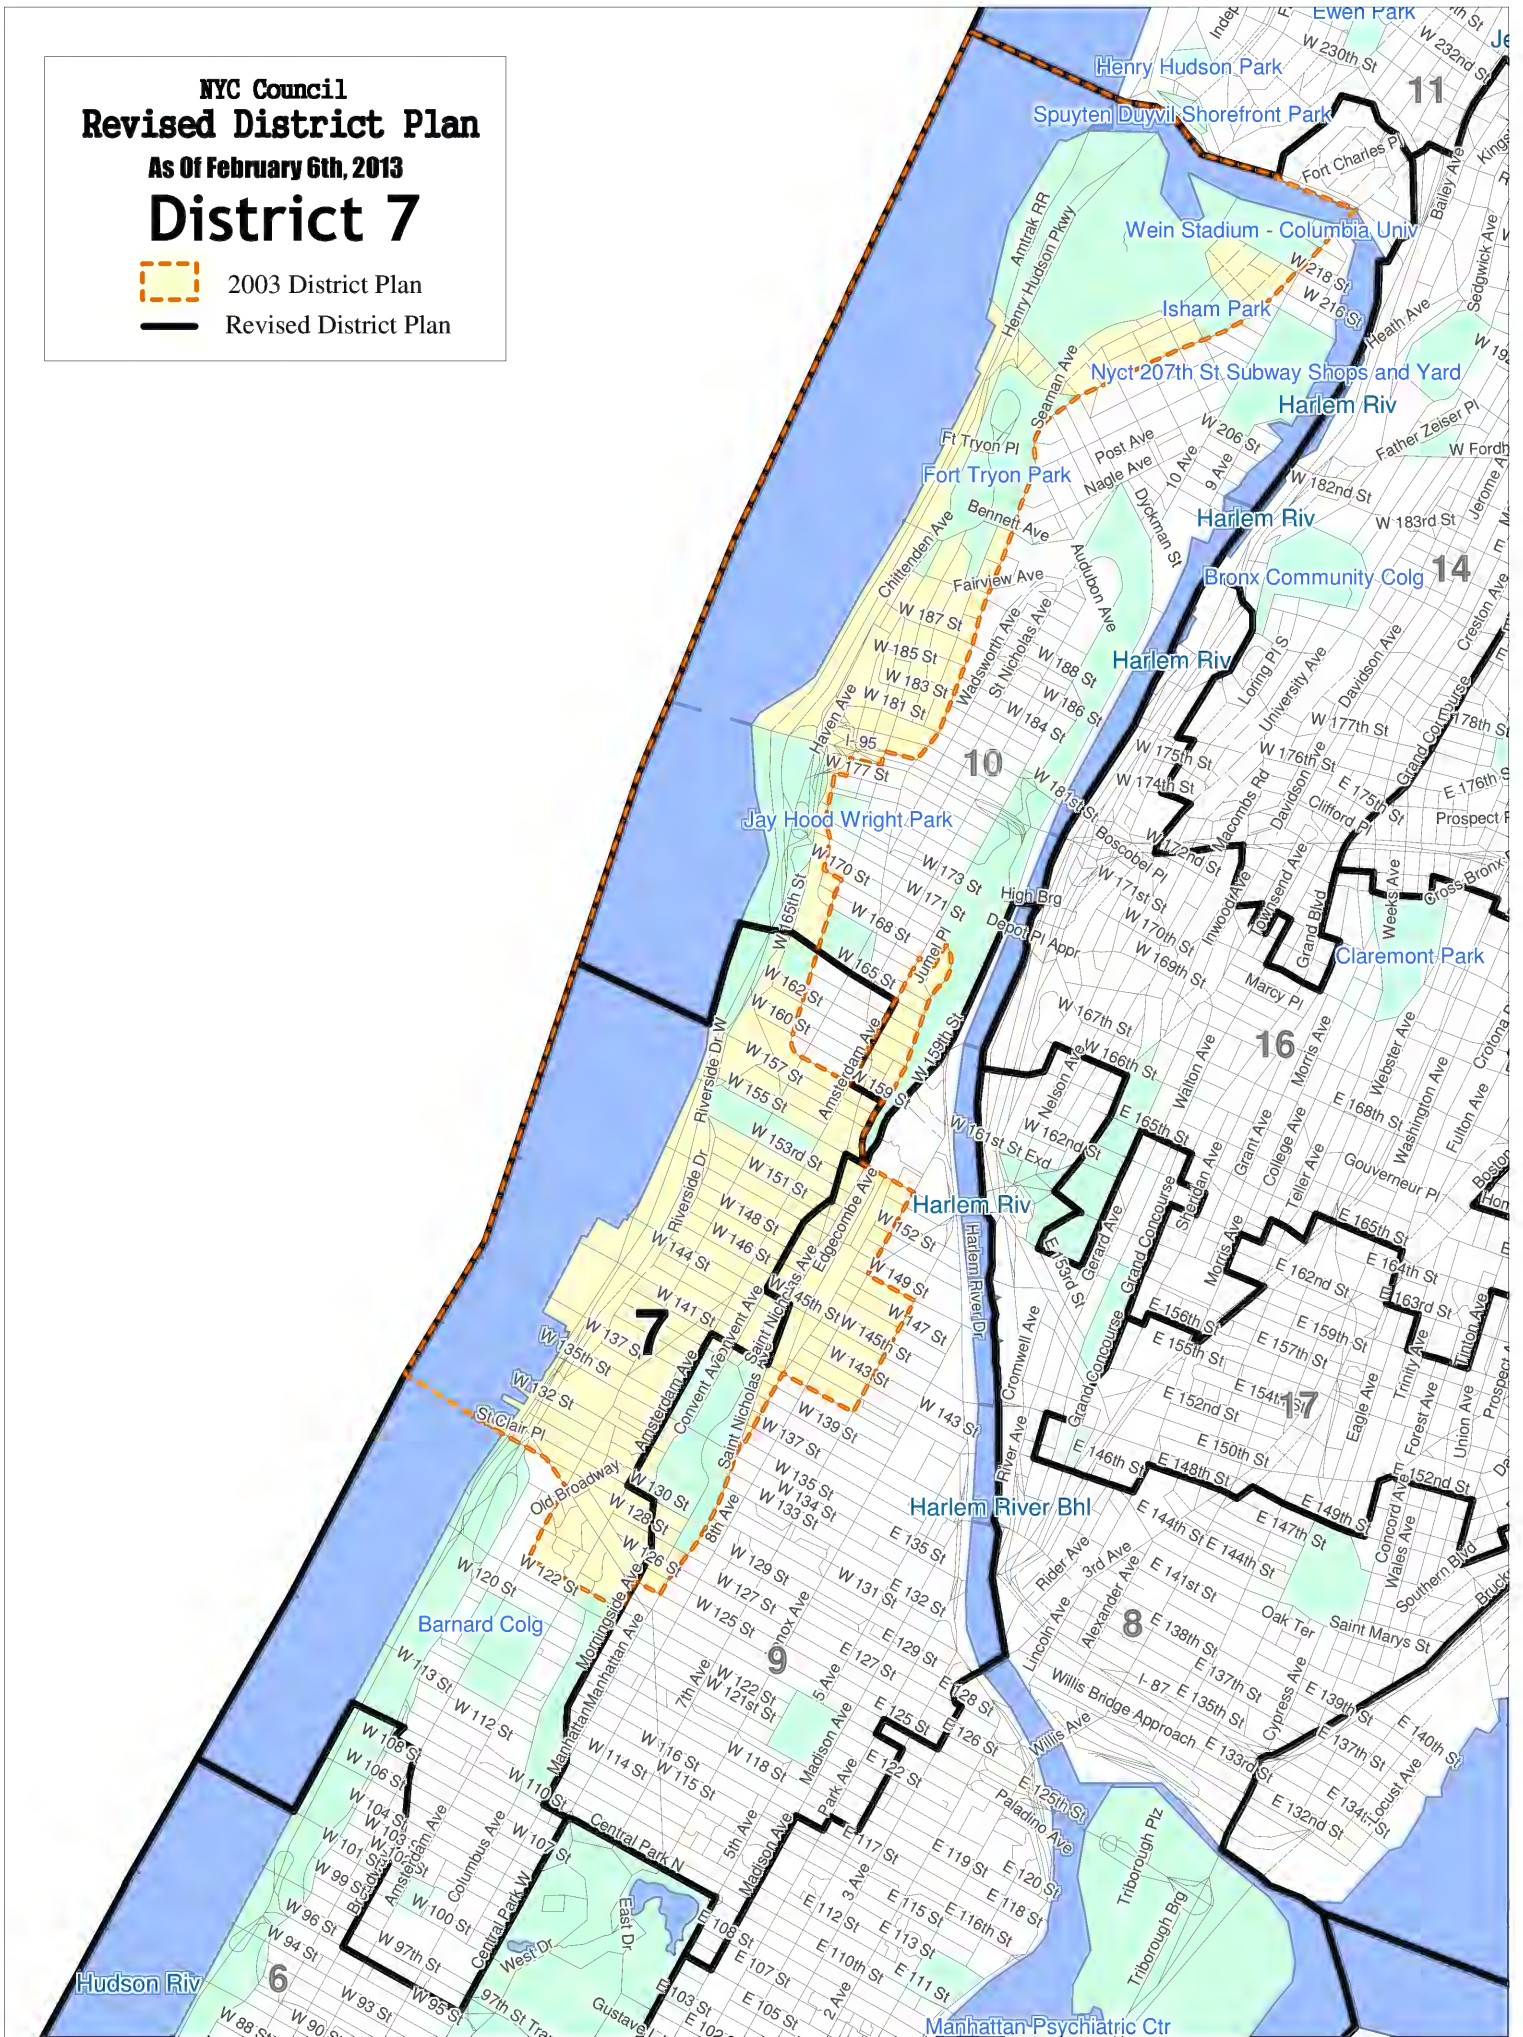

NYC Council
Revised District Plan
As Of February 6th, 2013
District 7

- 2003 District Plan
- Revised District Plan