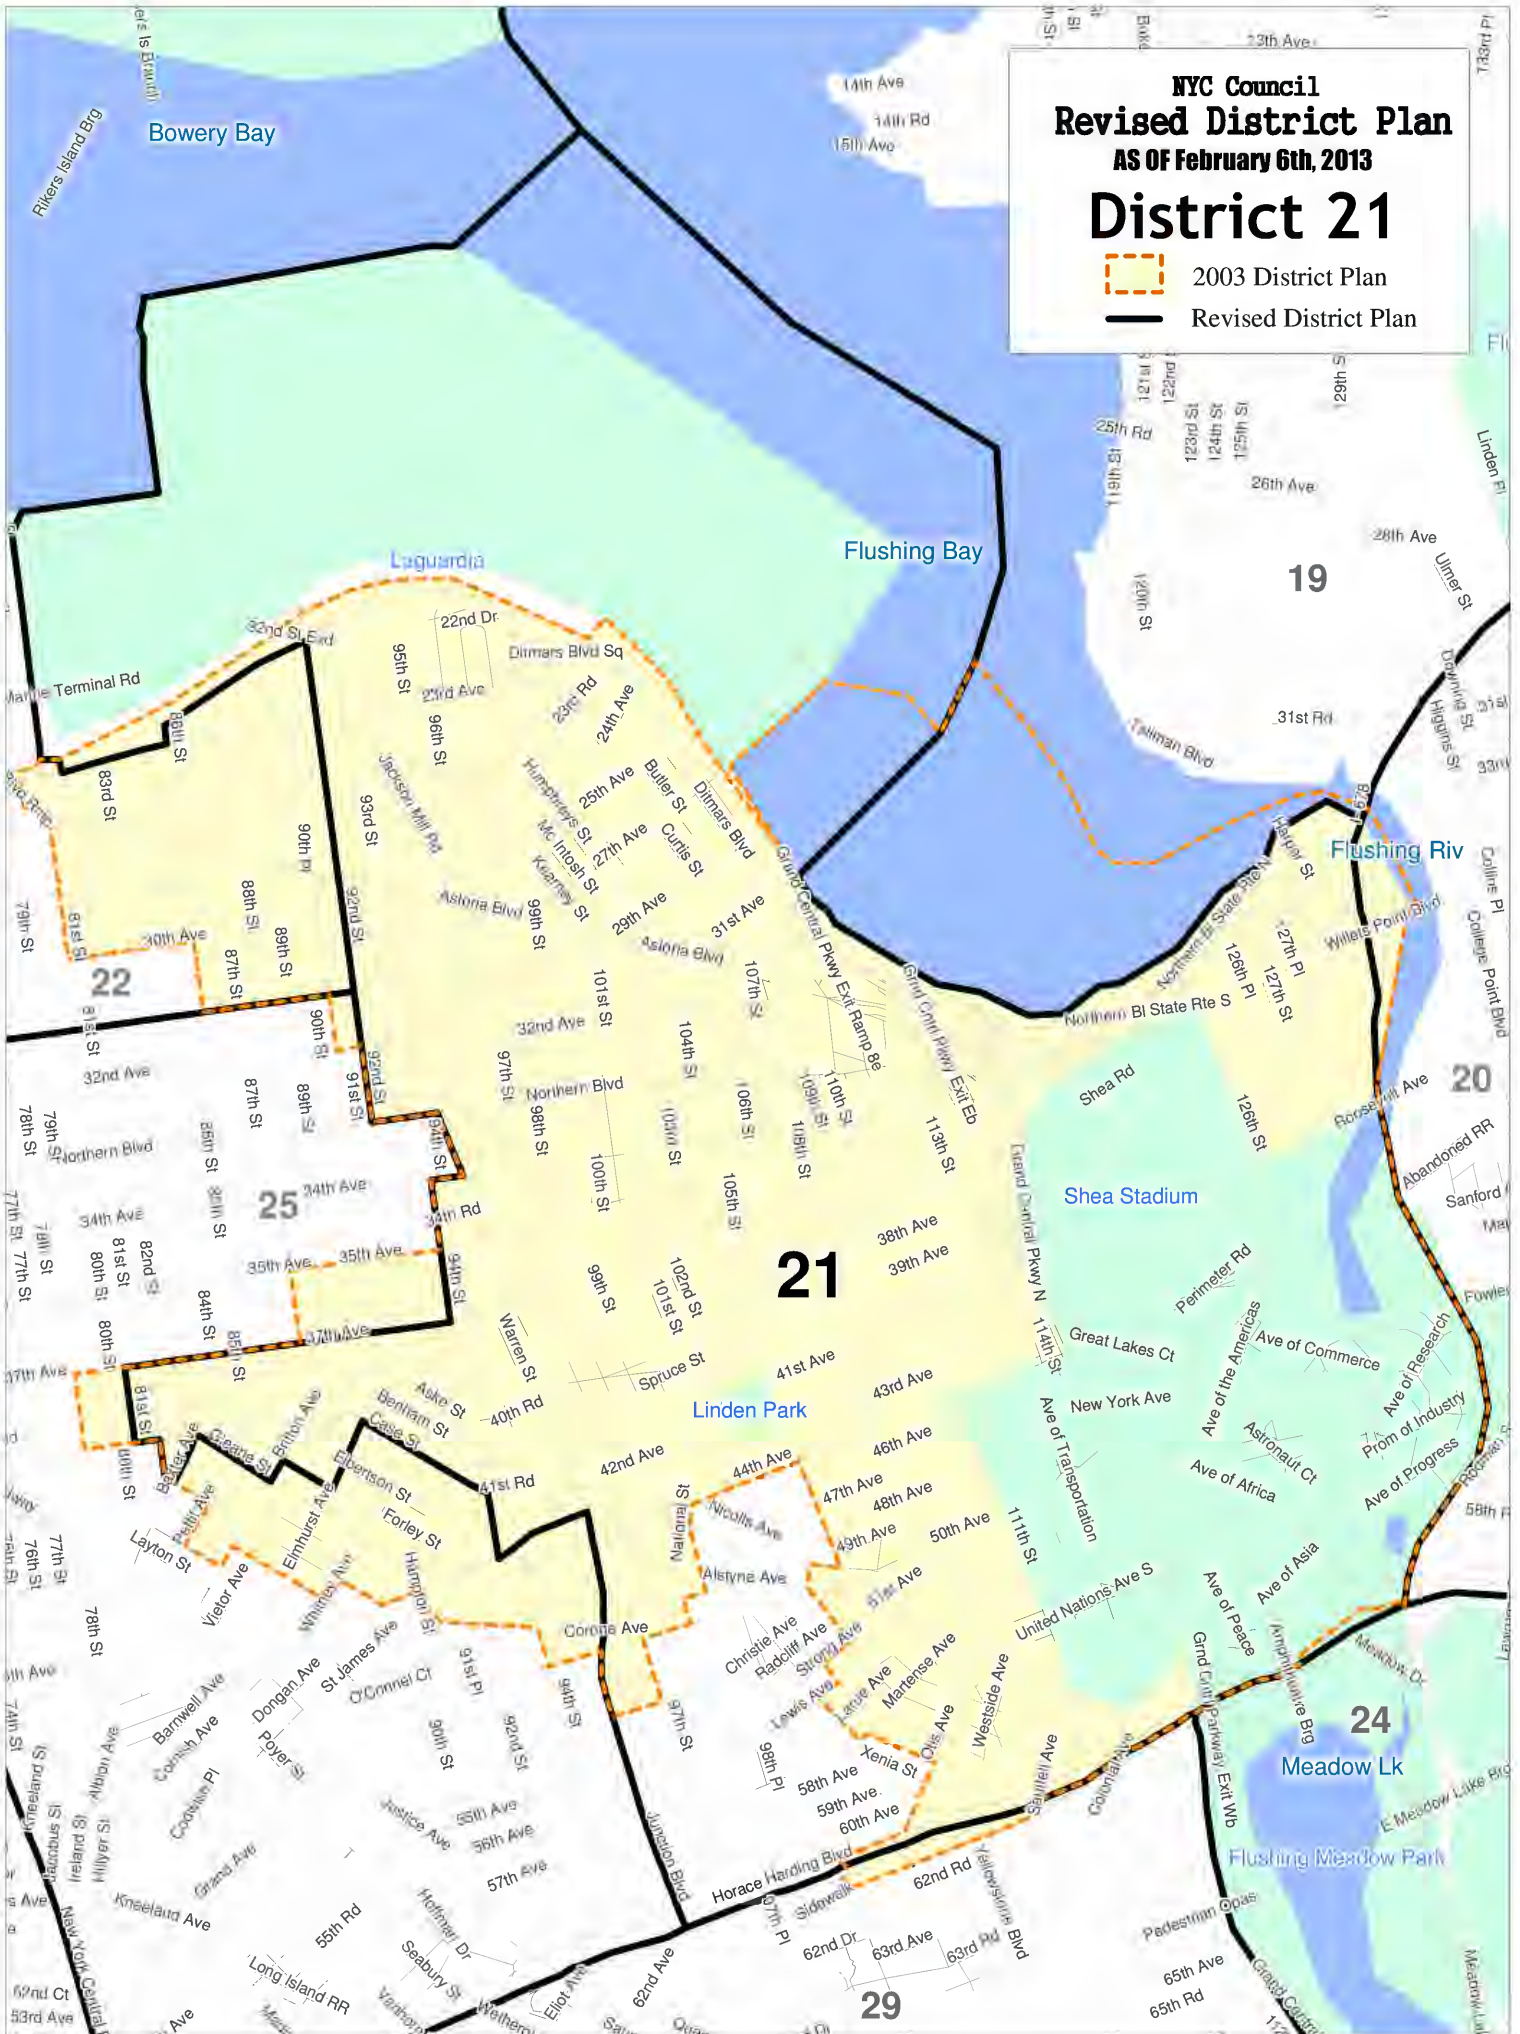

NYC Council
Revised District Plan
AS OF February 6th, 2013

District 21

2003 District Plan

Revised District Plan