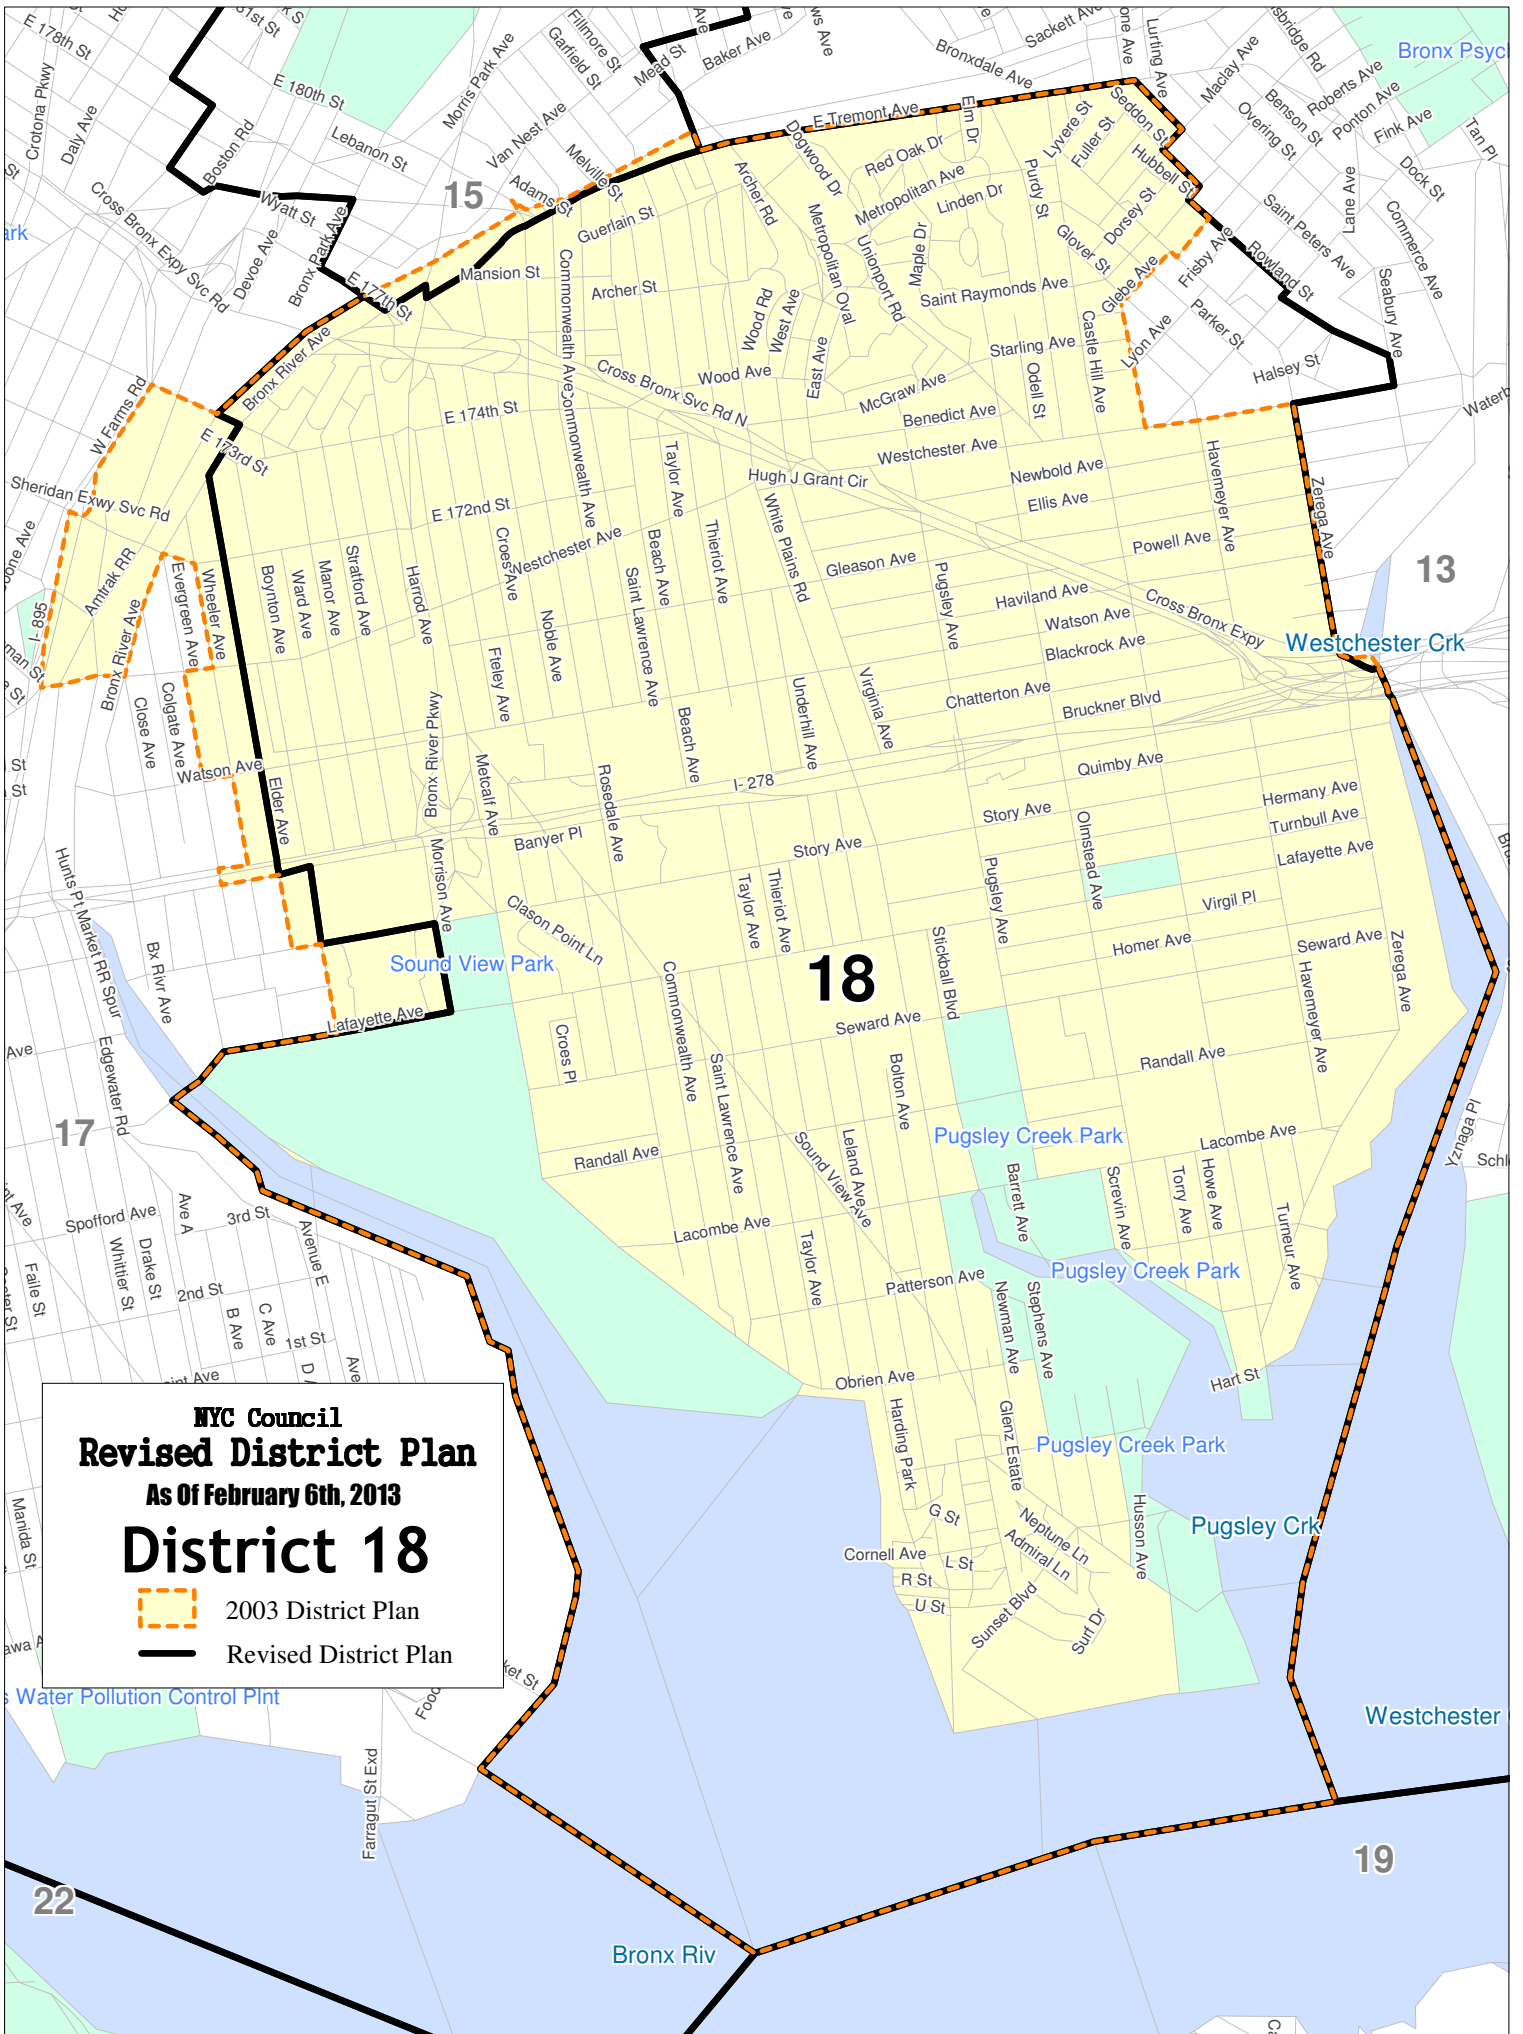

**NYC Council
Revised District Plan
As Of February 6th, 2013
District 18**

- 2003 District Plan
- Revised District Plan

Water Pollution Control Plant

Bronx Riv

19

22

18

13

15

Westchester Crk

Sound View Park

Pugsley Creek Park

Pugsley Creek Park

Pugsley Creek Park

Pugsley Crk

Westchester

Bronx Psyc

17

19

19

Ca