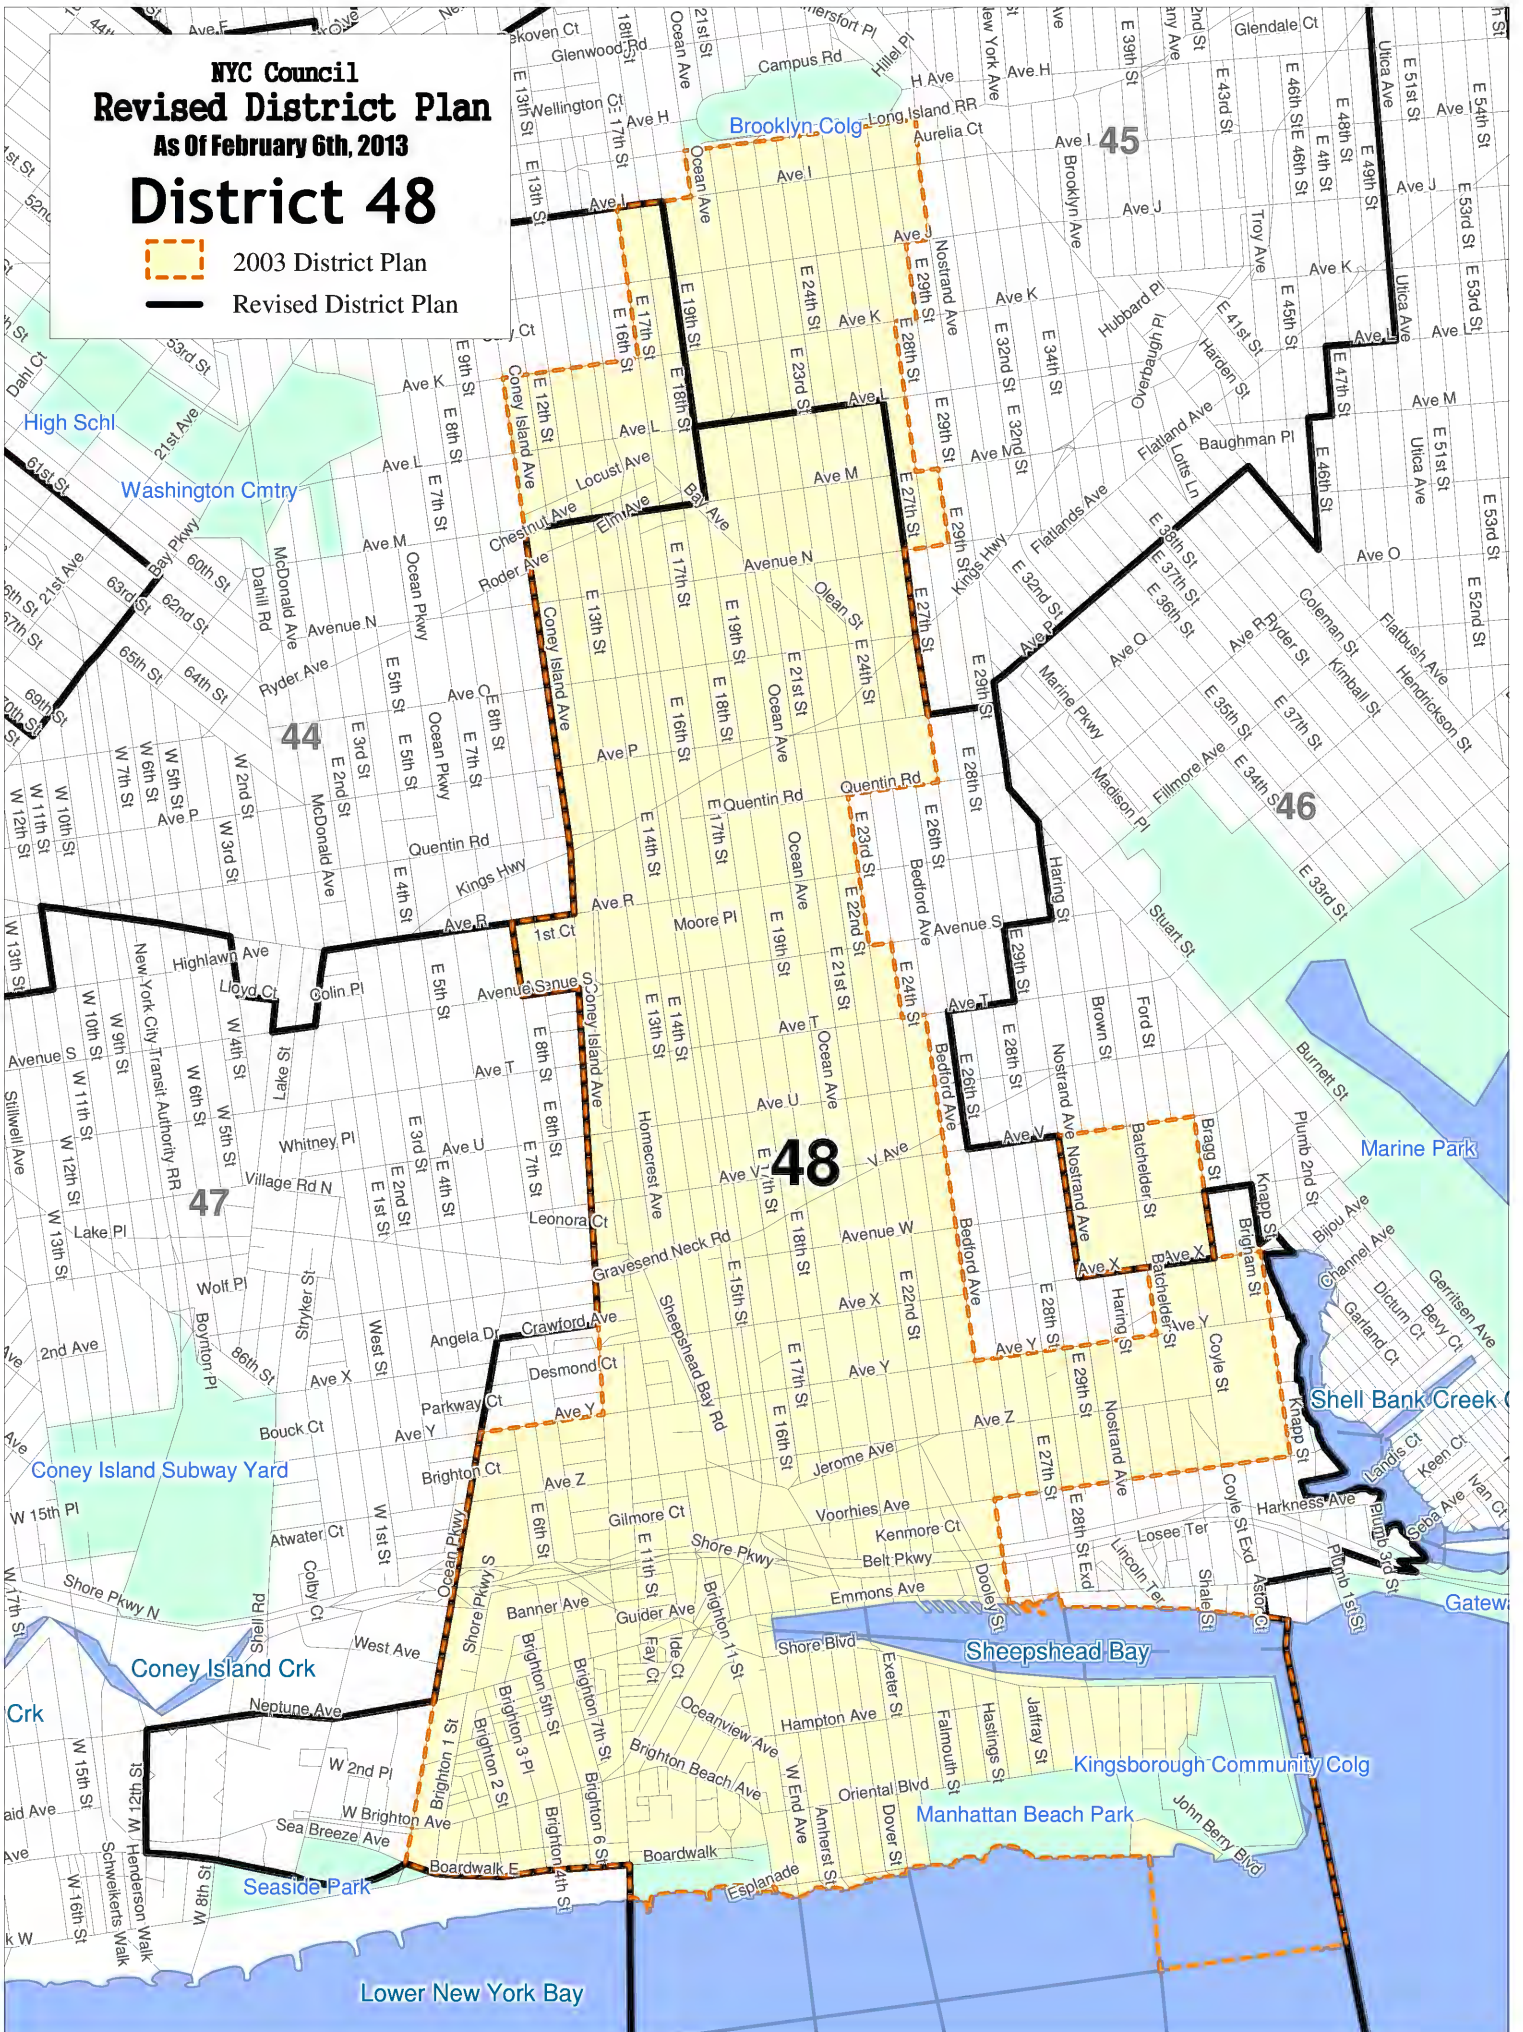

NYC Council
Revised District Plan
As Of February 6th, 2013

District 48

2003 District Plan

Revised District Plan