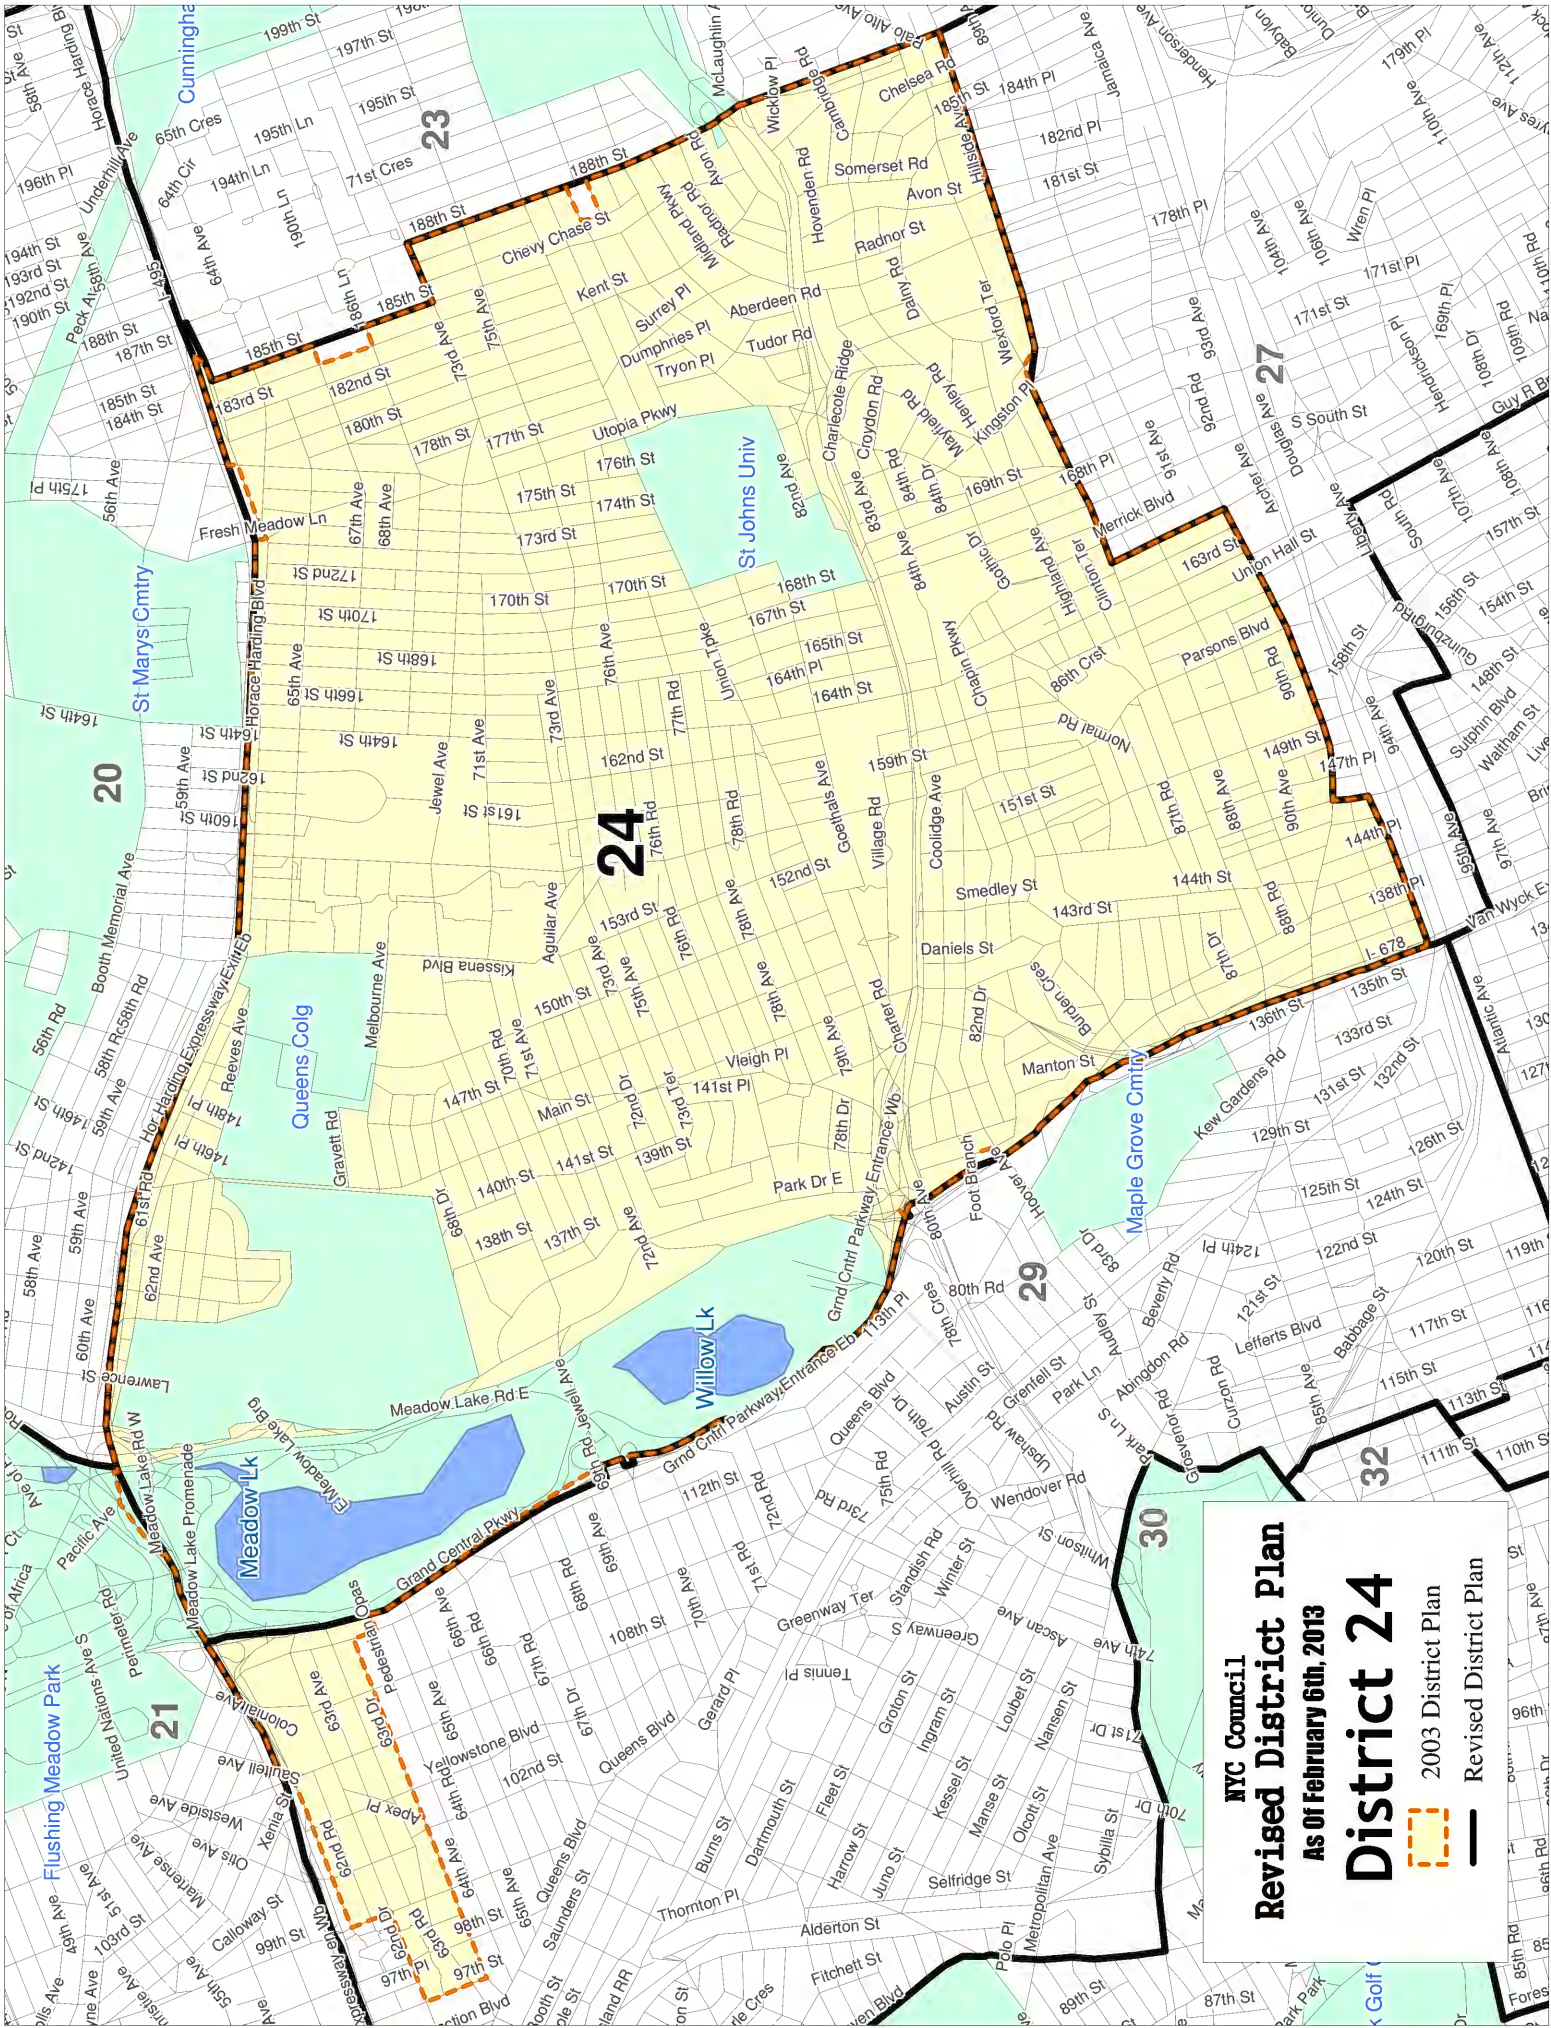

NYC Council
Revised District Plan
As Of February 6th, 2013
District 24
2003 District Plan
Revised District Plan