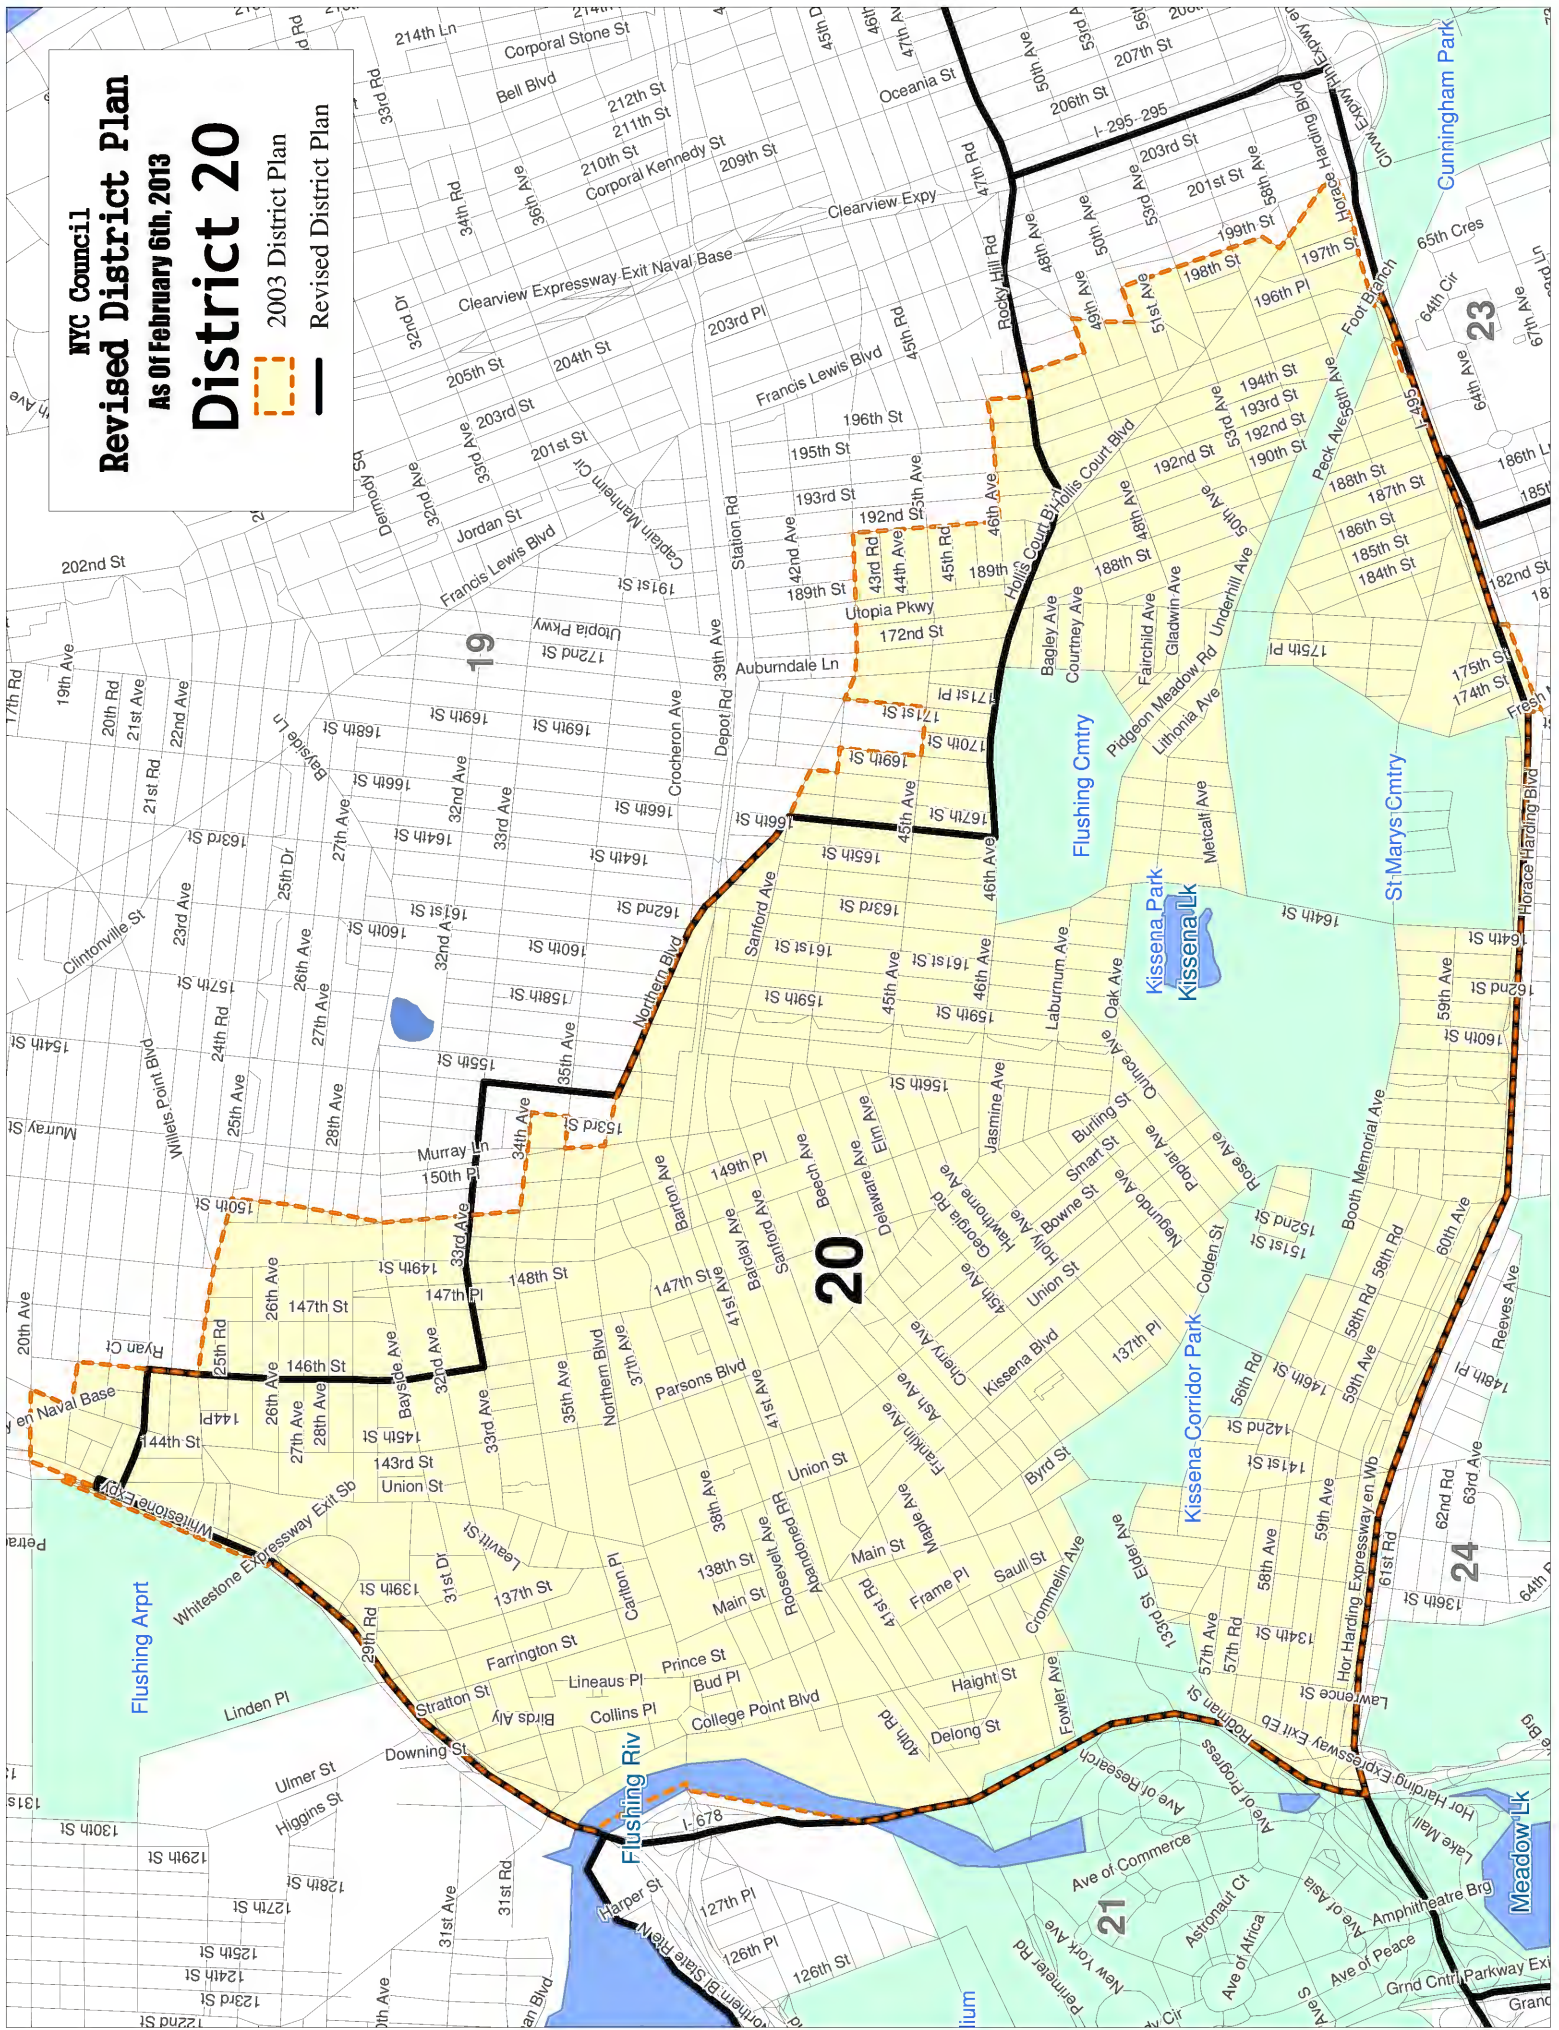

NYC Council
Revised District Plan
As Of February 6th, 2013

District 20

2003 District Plan

Revised District Plan