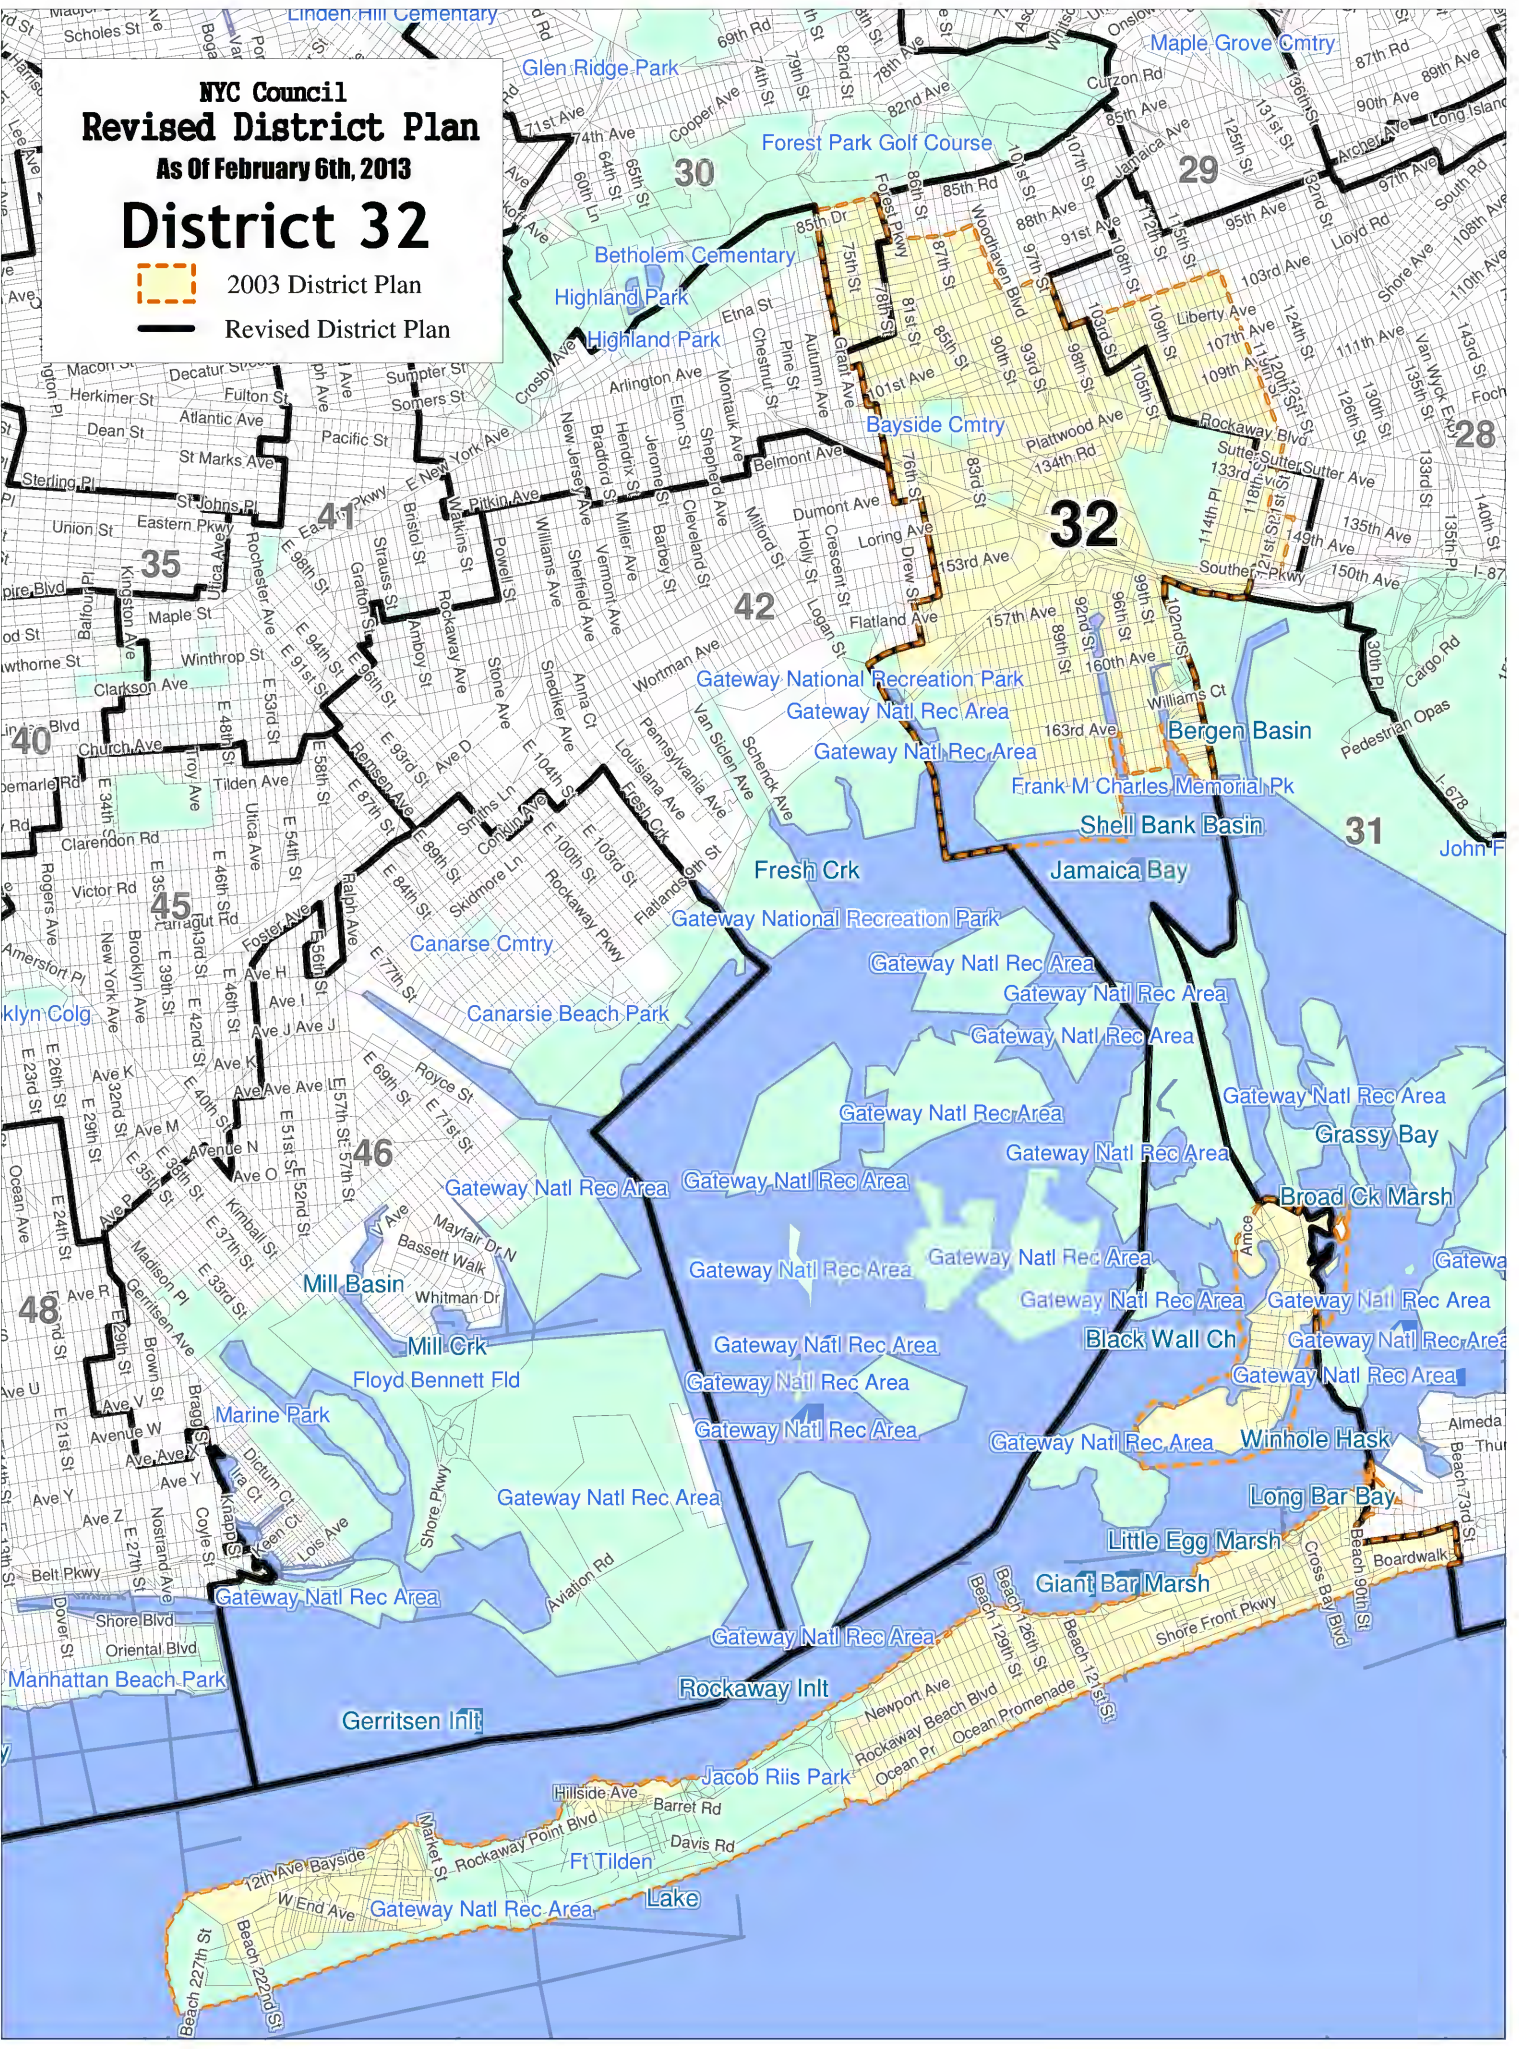

**NYC Council
Revised District Plan
As Of February 6th, 2013**

District 32

- 2003 District Plan
- Revised District Plan