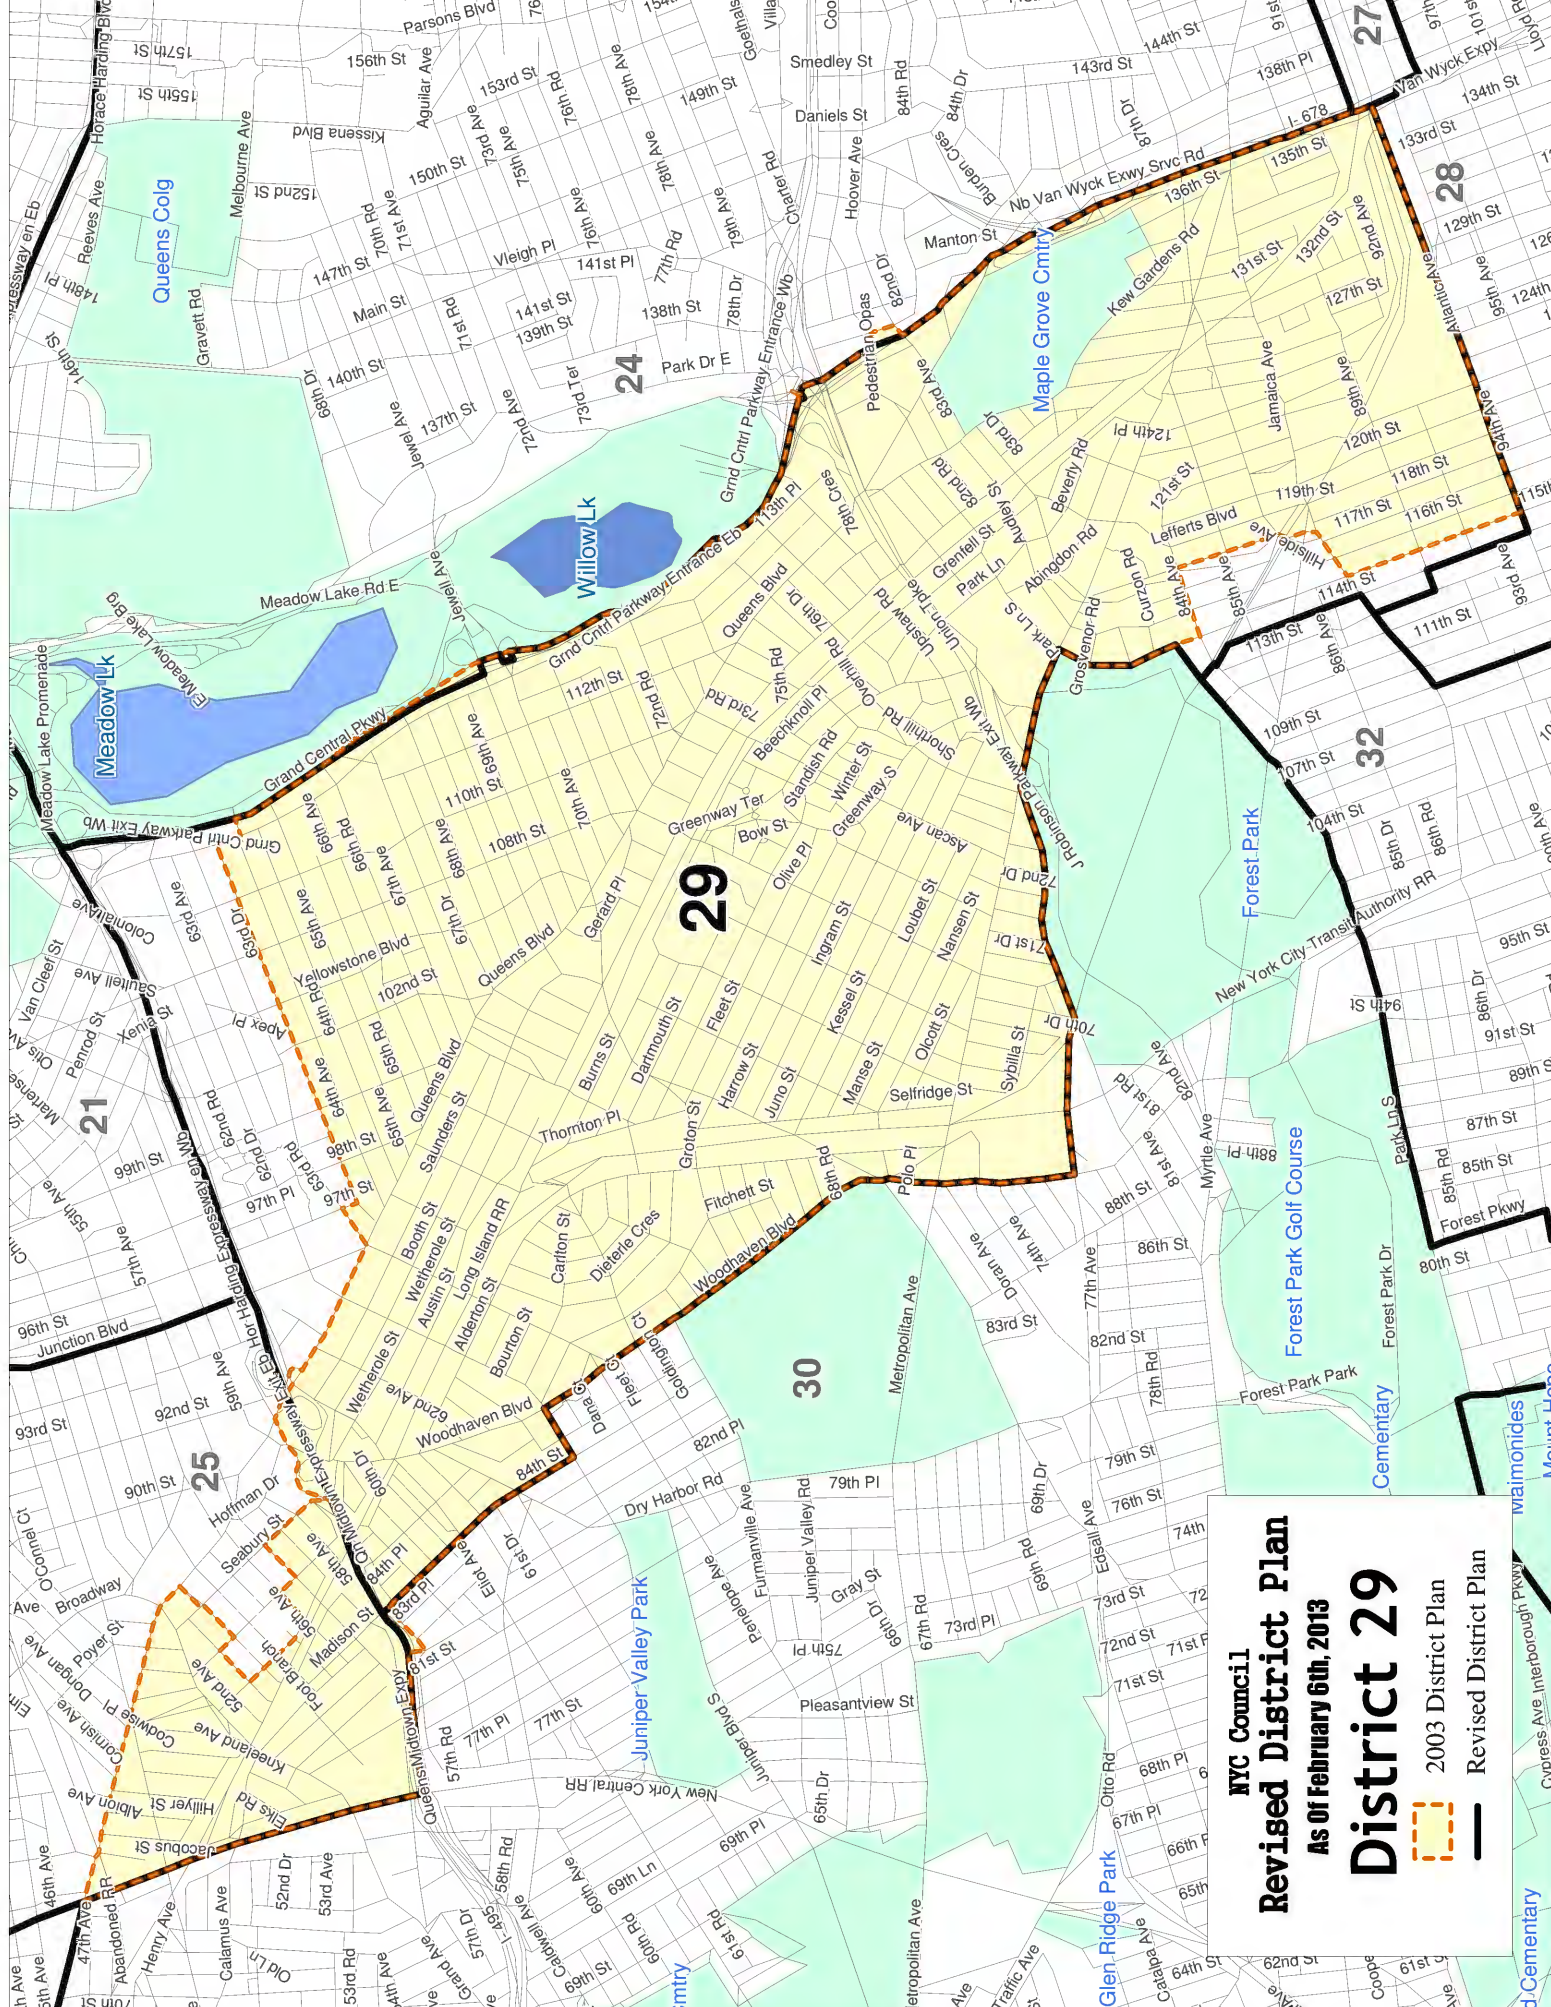

NYC Council
Revised District Plan
AS OF February 6th, 2013

District 29

- 2003 District Plan
- Revised District Plan