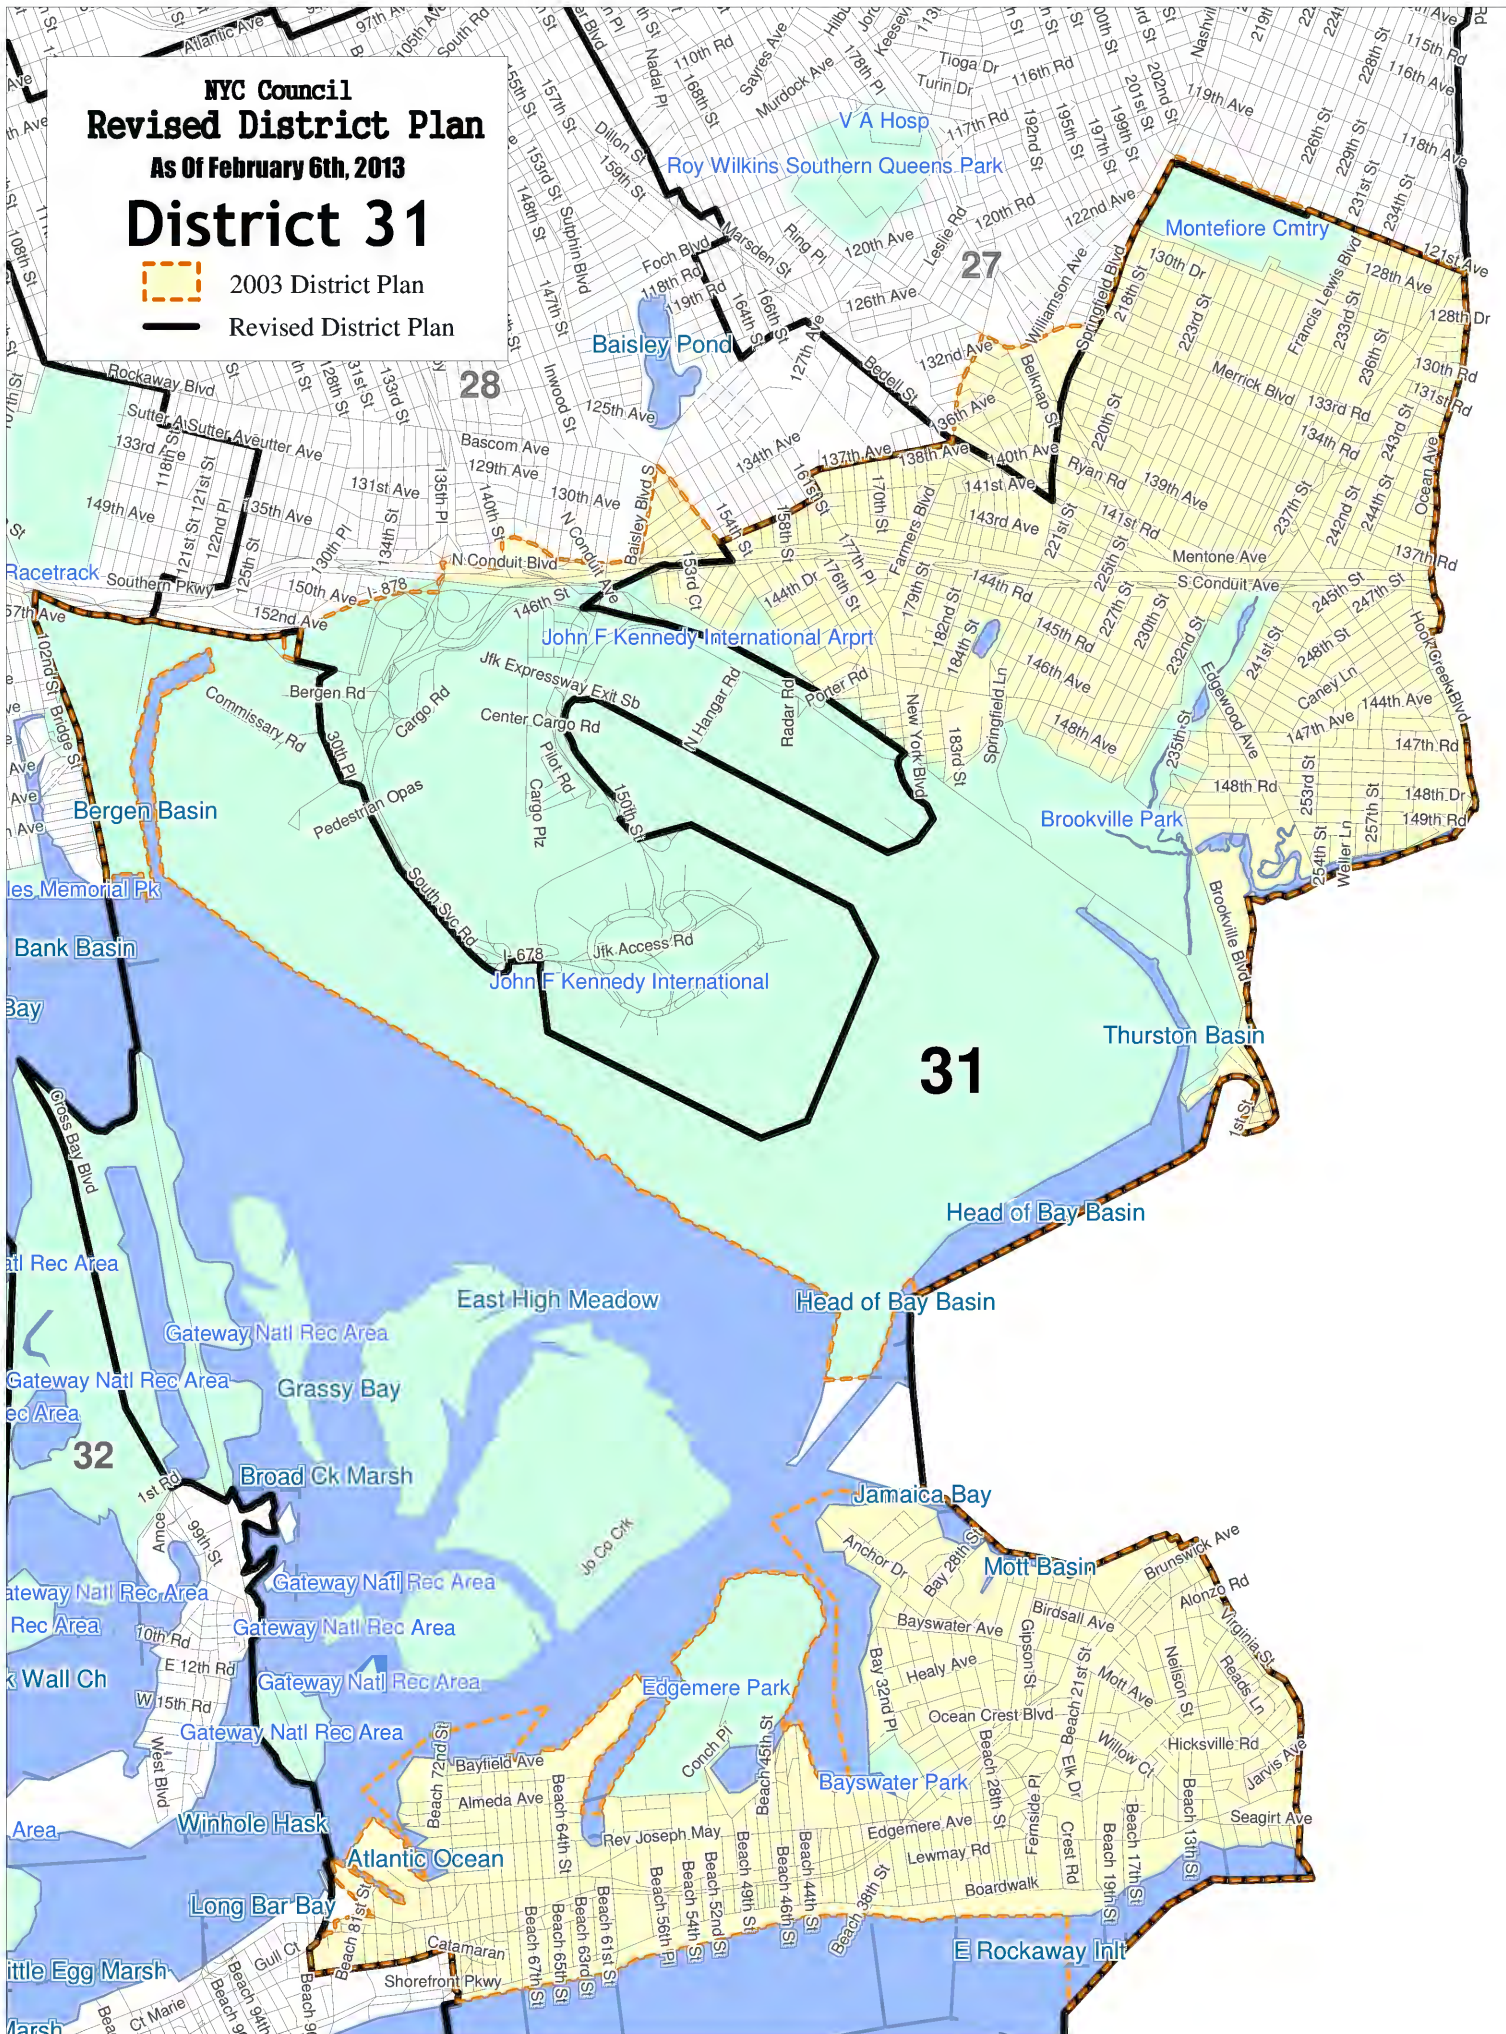

**NYC Council
Revised District Plan
As Of February 6th, 2013
District 31**

2003 District Plan
 Revised District Plan