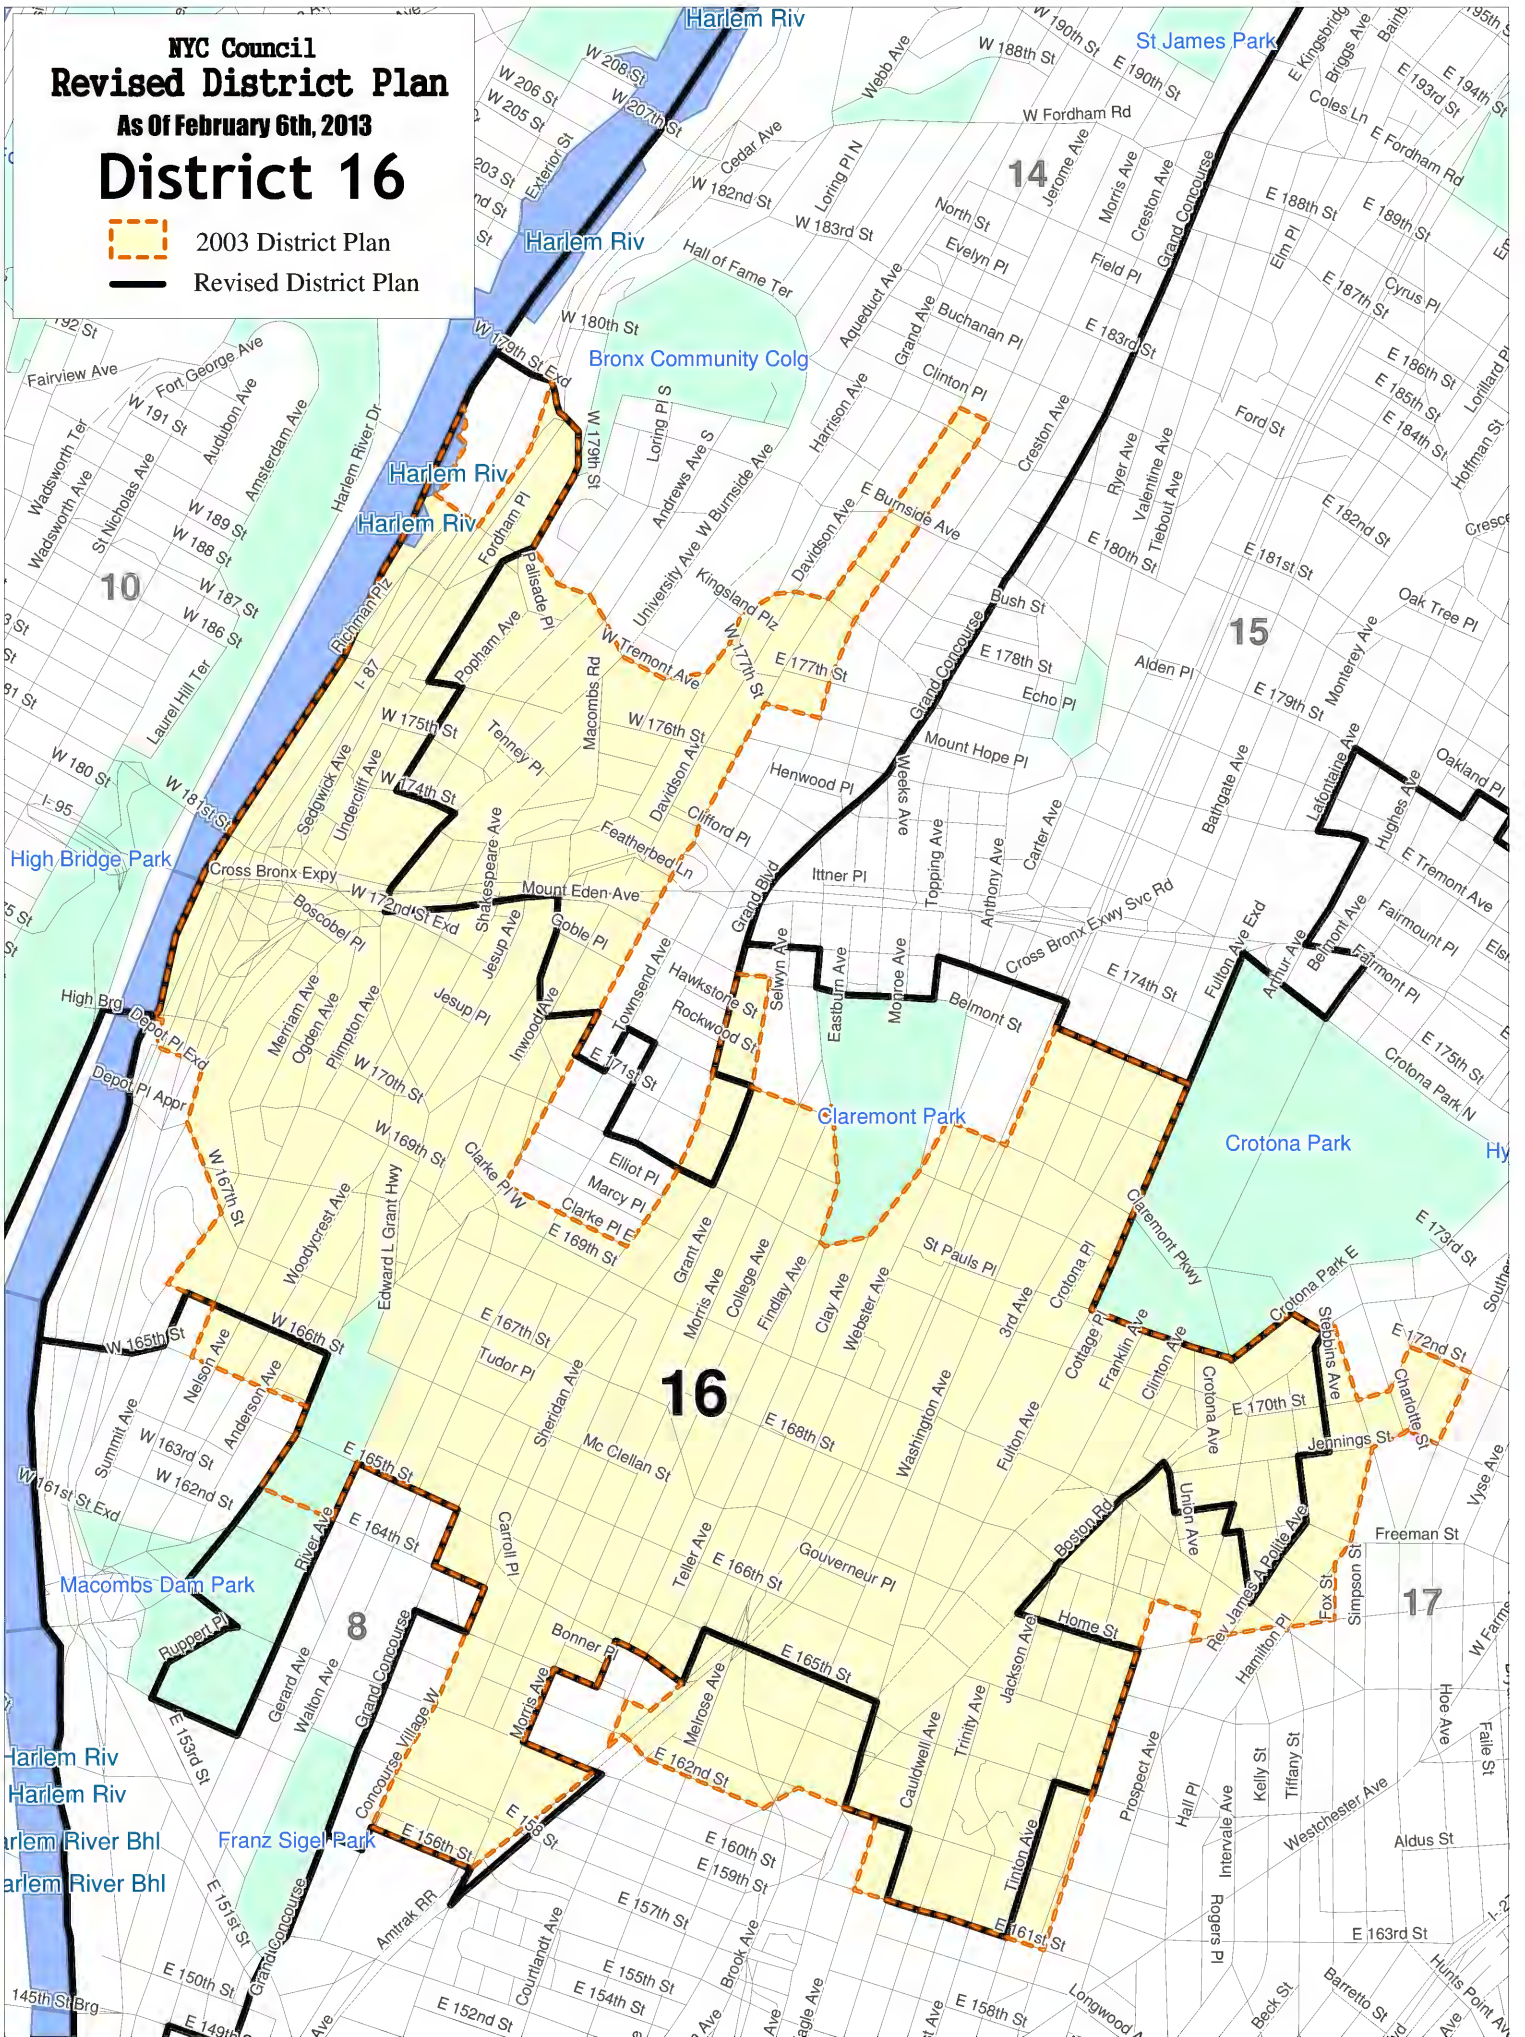

**NYC Council
Revised District Plan
As Of February 6th, 2013
District 16**

- 2003 District Plan
- Revised District Plan