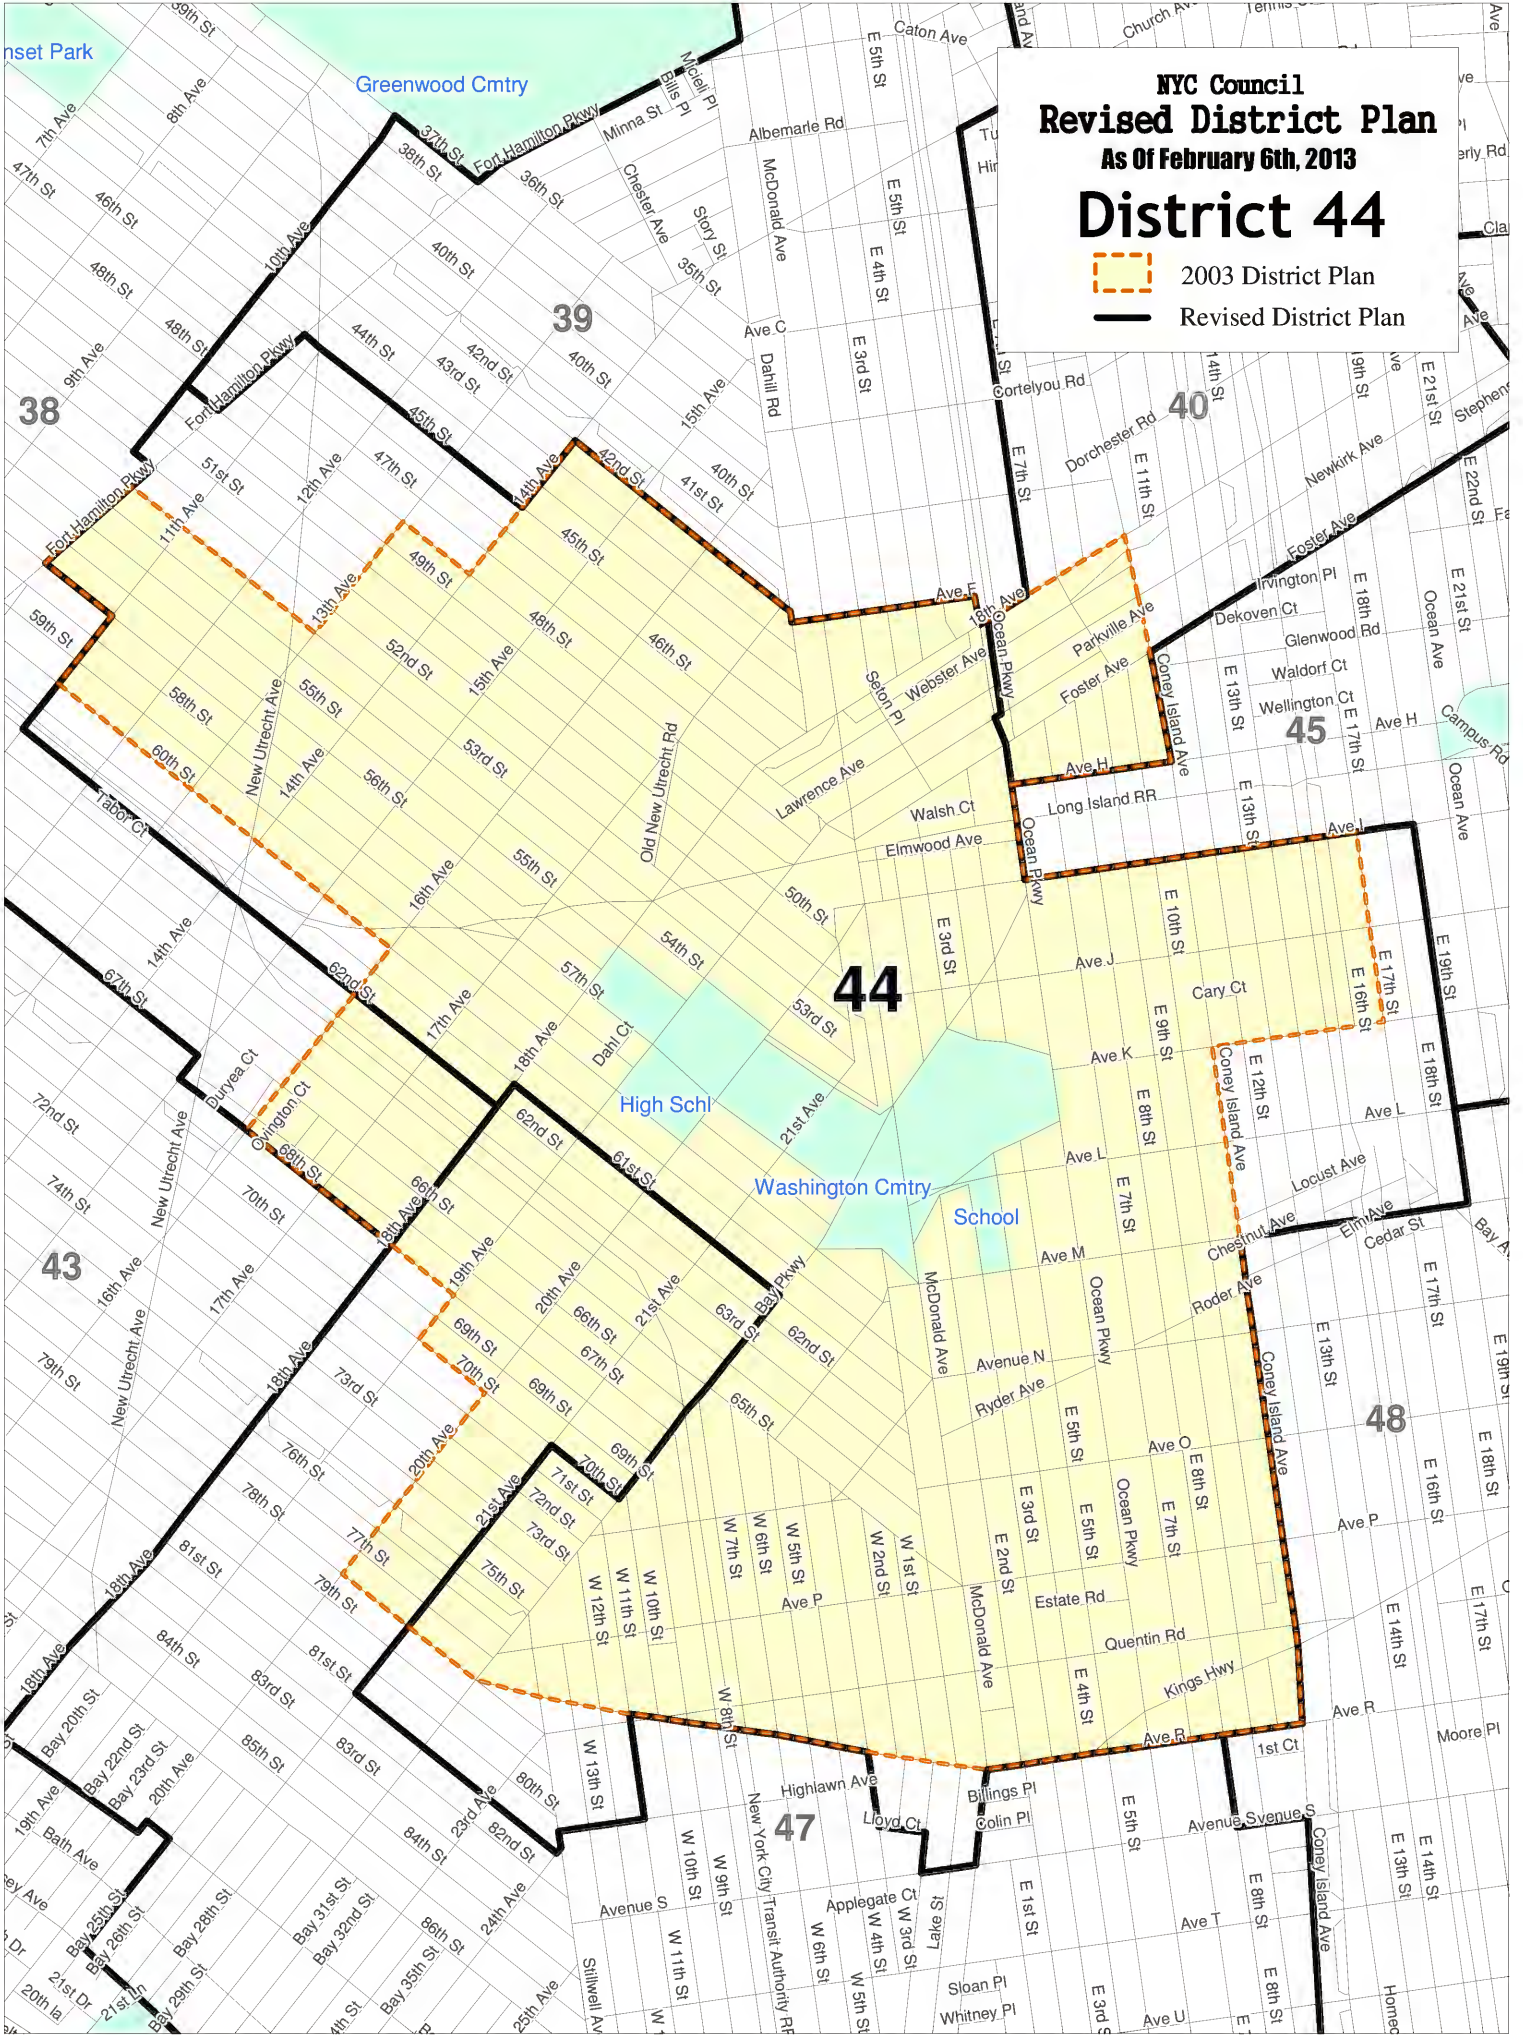

**NYC Council
Revised District Plan
As Of February 6th, 2013**

District 44

- 2003 District Plan
- Revised District Plan

Inset Park

Greenwood Cmtry

39

38

40

44

45

High Schl

Washington Cmtry

School

43

48

47